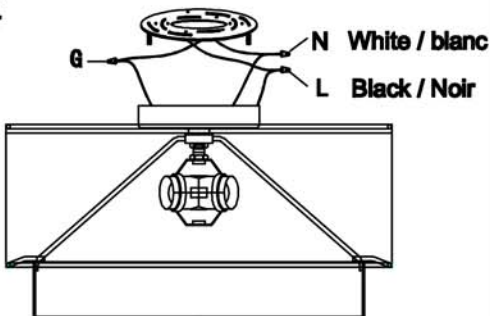

1

5

2

6

3

7

4

8

BULB/AMPOULE
3 x max75W E26
(not included/non inclus)