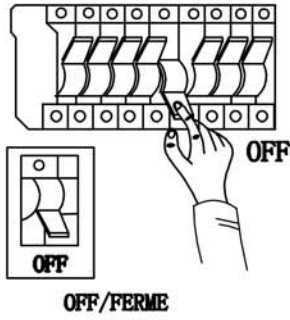

1

5

2

6

3

7

4

8

BULB/AMPOULE
3 x max75W E26
(not included/non inclus)