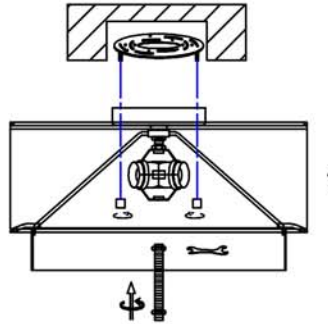

1

5

2

6

3

7

4

8

BULB/AMPOULE
3 x max75W E26
(not included/non inclus)