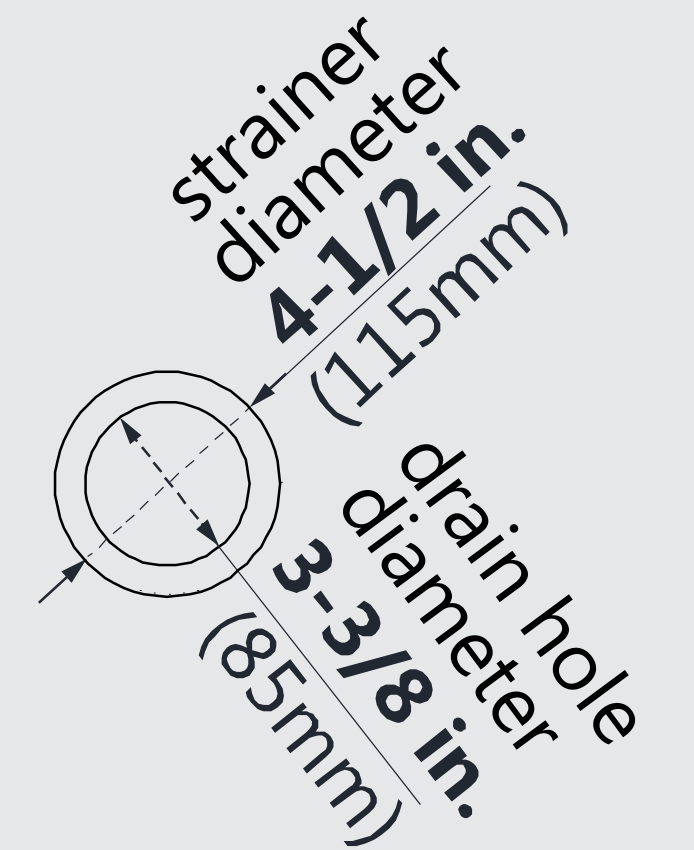

DLT-1136602

SLIMLINE SHOWER BASE

SINGLE THRESHOLD

RIGHT DRAIN

Drain Hole Specs

DreamLine reserves the right to update or modify the hardware or materials pictured without prior notice for the purpose of product improvement and customer satisfaction.