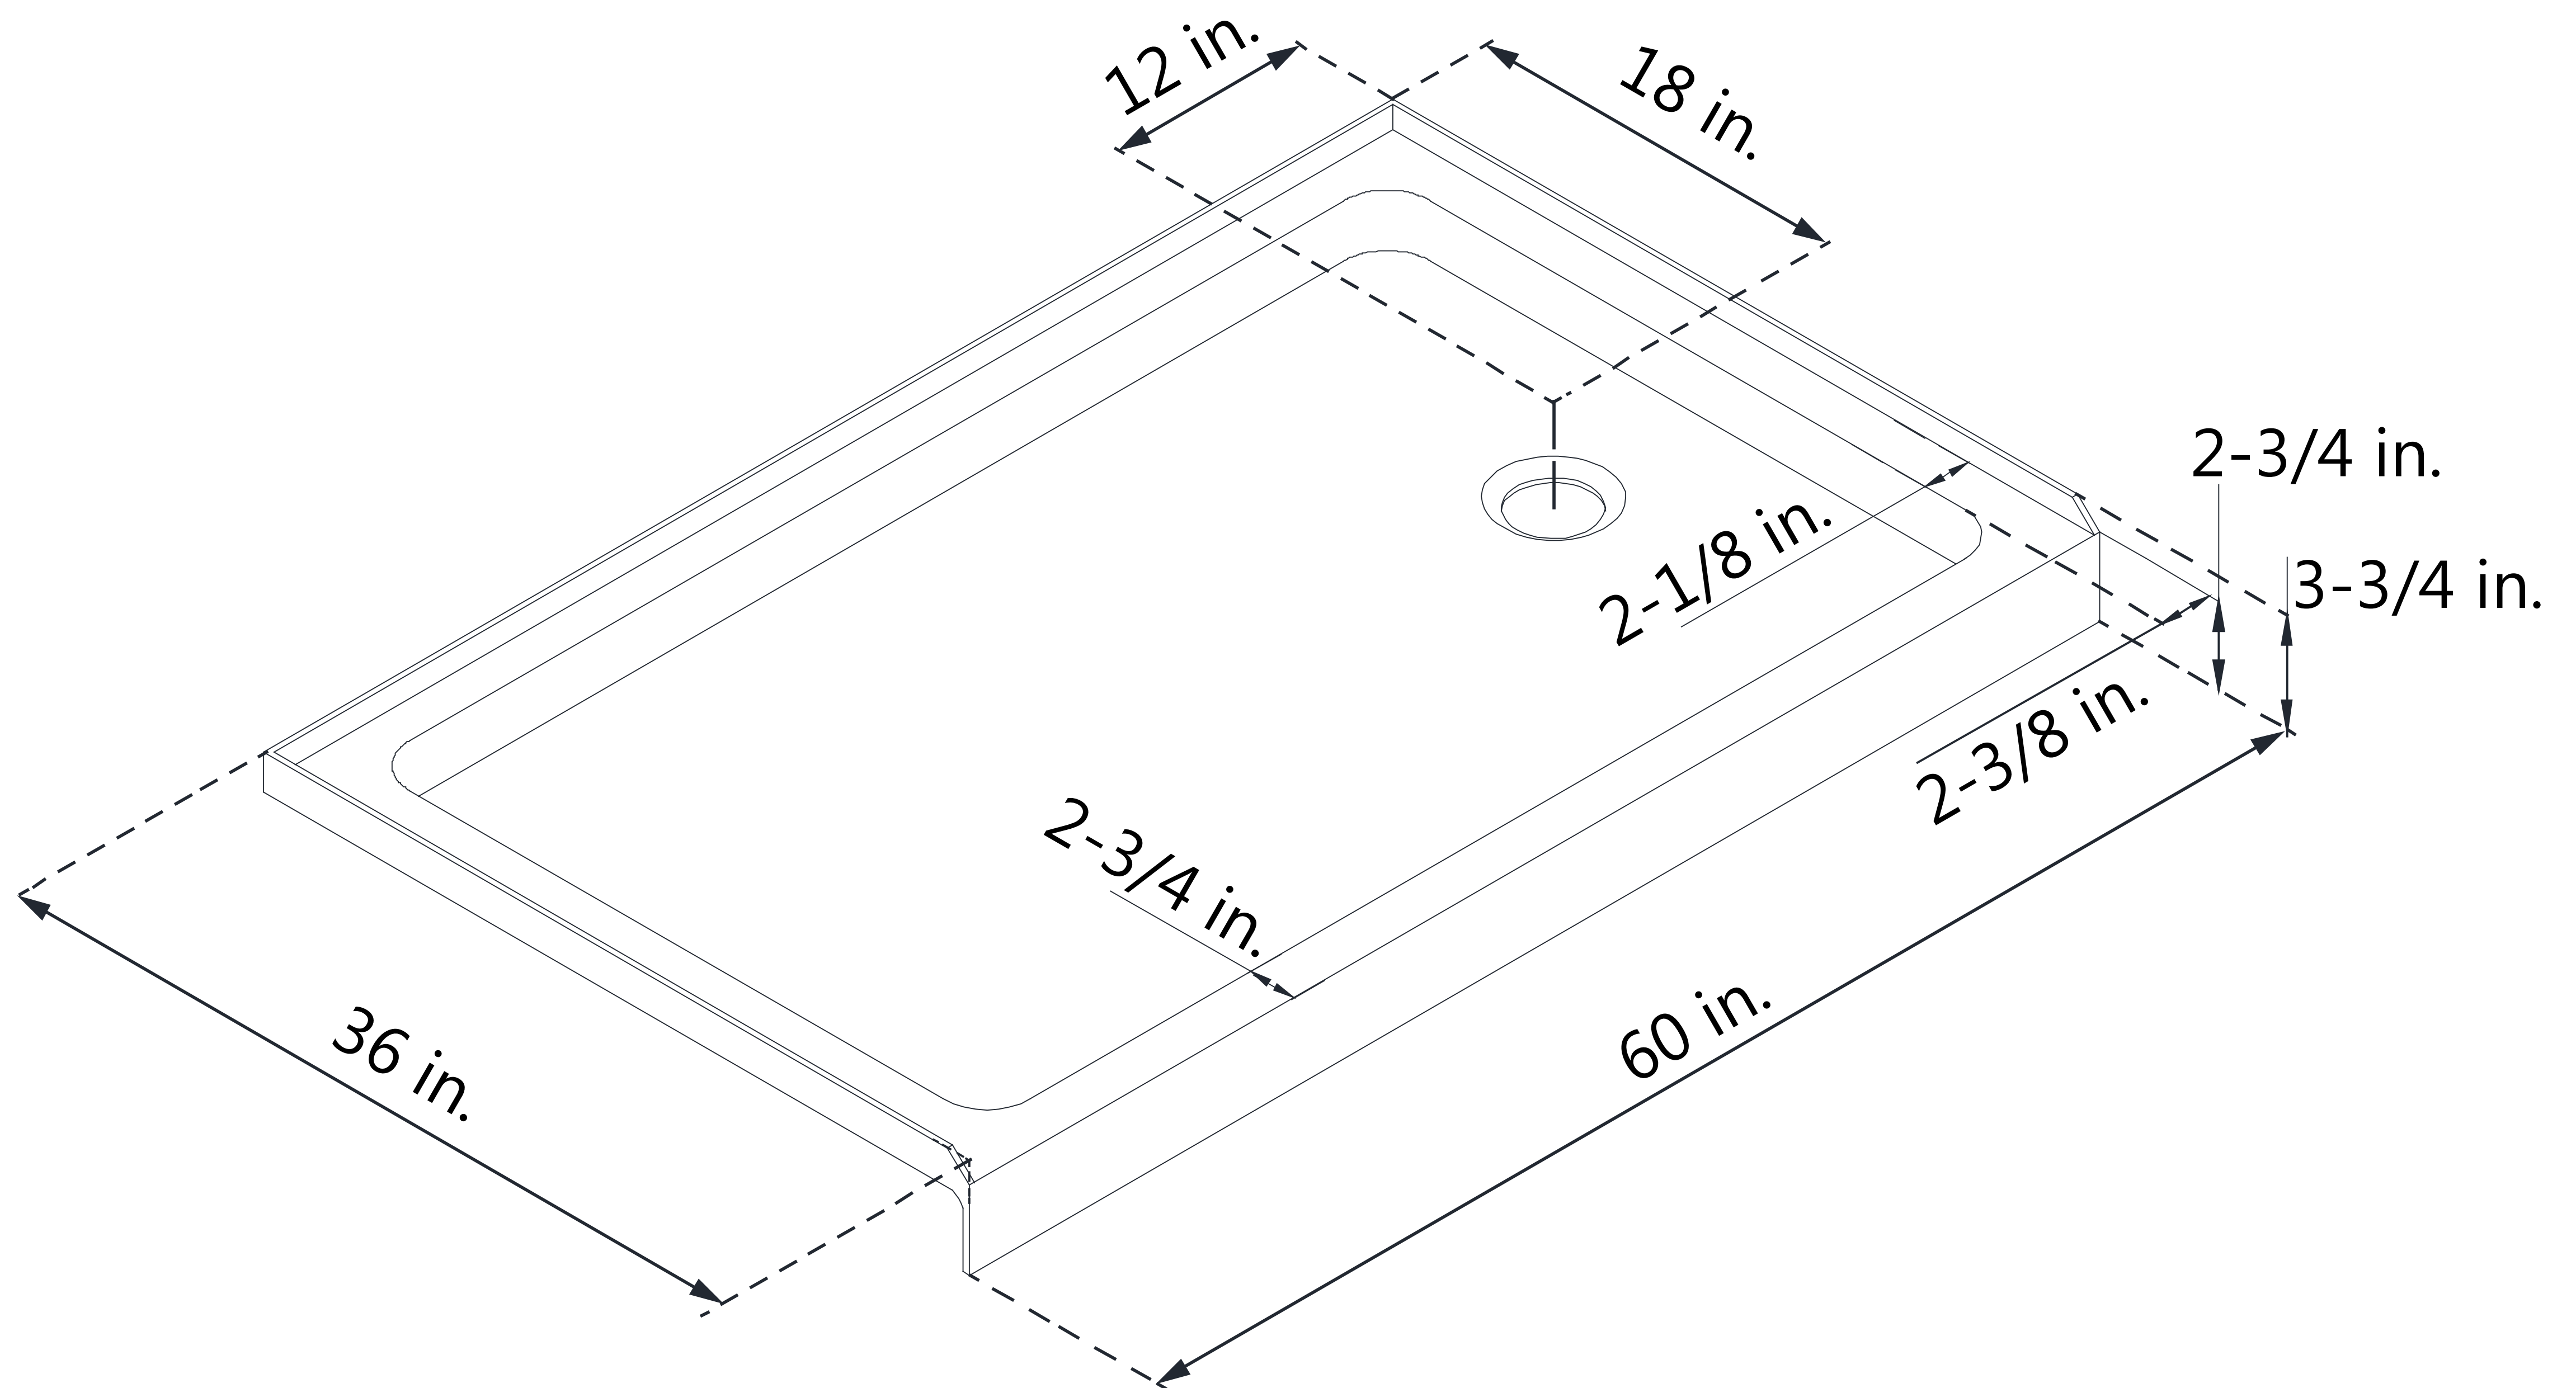

DLT-1136602

SLIMLINE SHOWER BASE

SINGLE THRESHOLD

RIGHT DRAIN

Drain Hole Specs

DreamLine reserves the right to update or modify the hardware or materials pictured without prior notice for the purpose of product improvement and customer satisfaction.