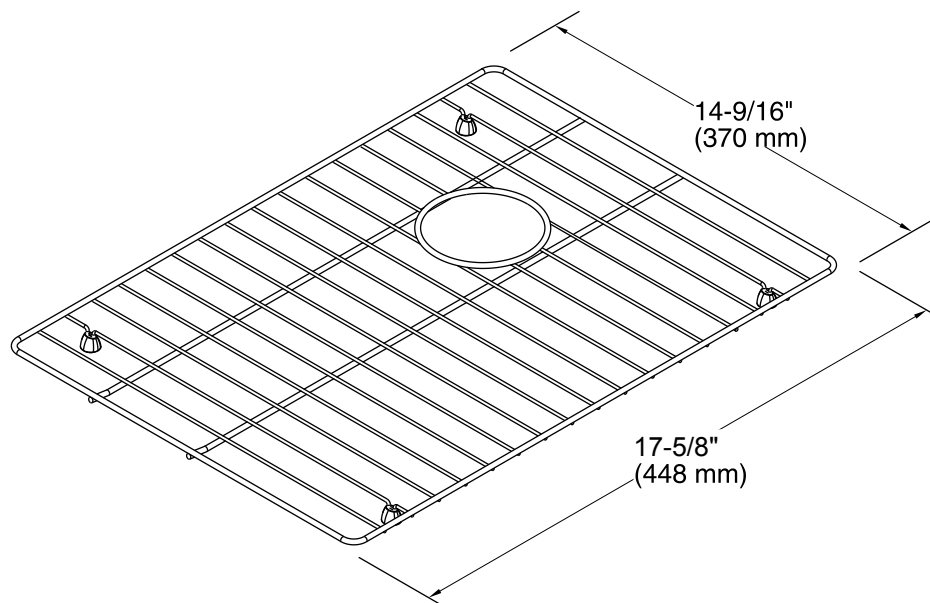

Features

- Fits in the large bowl of the K-6426 and K-6427 Whitehaven kitchen sinks.
- Helps protect sink surface from daily wear.
- Dishwasher safe.
- Rubber feet provide added protection.

Installation

Color	Code	Description
	ST	Stainless Steel

KOHLER®

Whitehaven®

Sink Rack

K-5828

Technical Information

All product dimensions are nominal.

USA/Canada: 1-800-4KOHLER (1-800-456-4537)