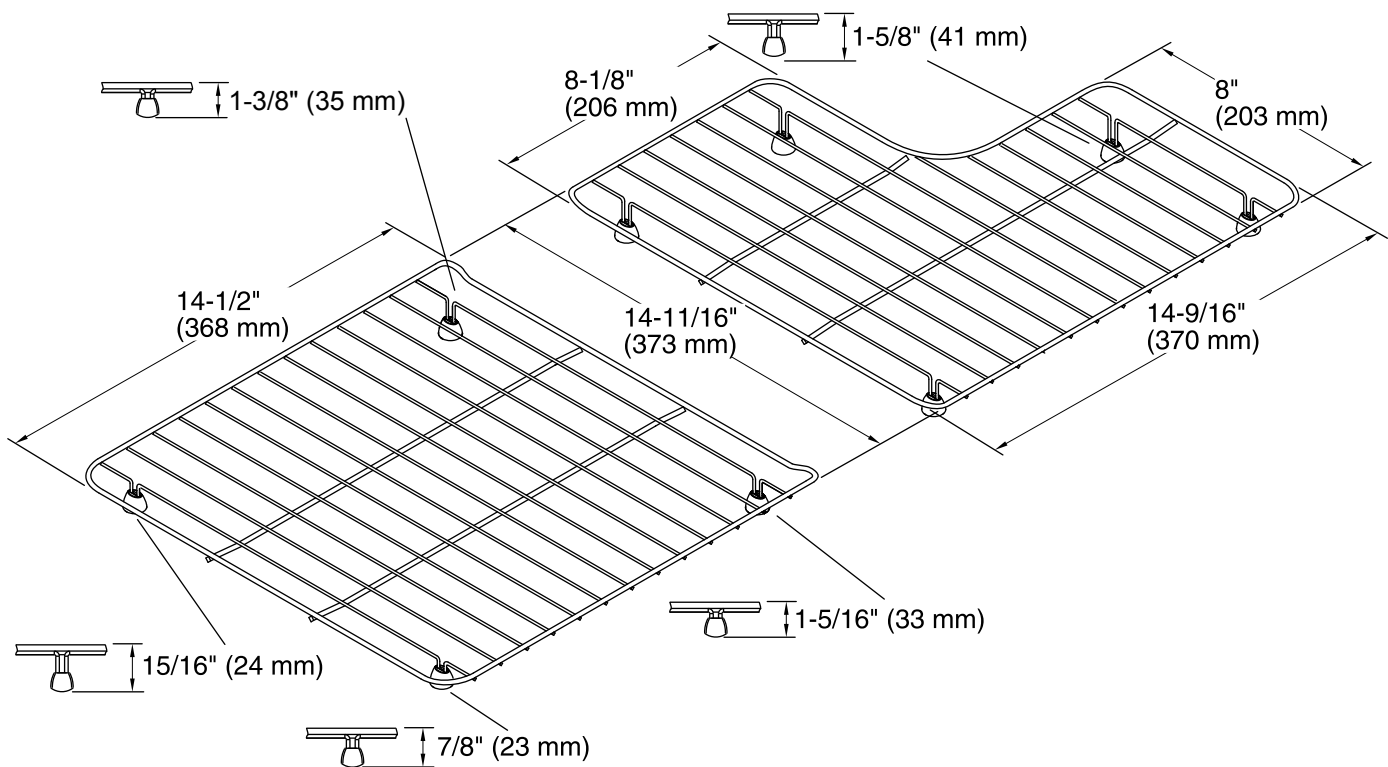

Features

- Fits in the bowl of the K-6488 and K-6489 Whitehaven kitchen sinks.
- Includes left and right racks.
- Durable, electro-polished stainless-steel construction.
- Helps protect sink surface from daily wear.
- Dishwasher safe.
- Rubber feet provide added protection.

	ST	Stainless Steel
--	----	-----------------

Technical Information

All product dimensions are nominal.