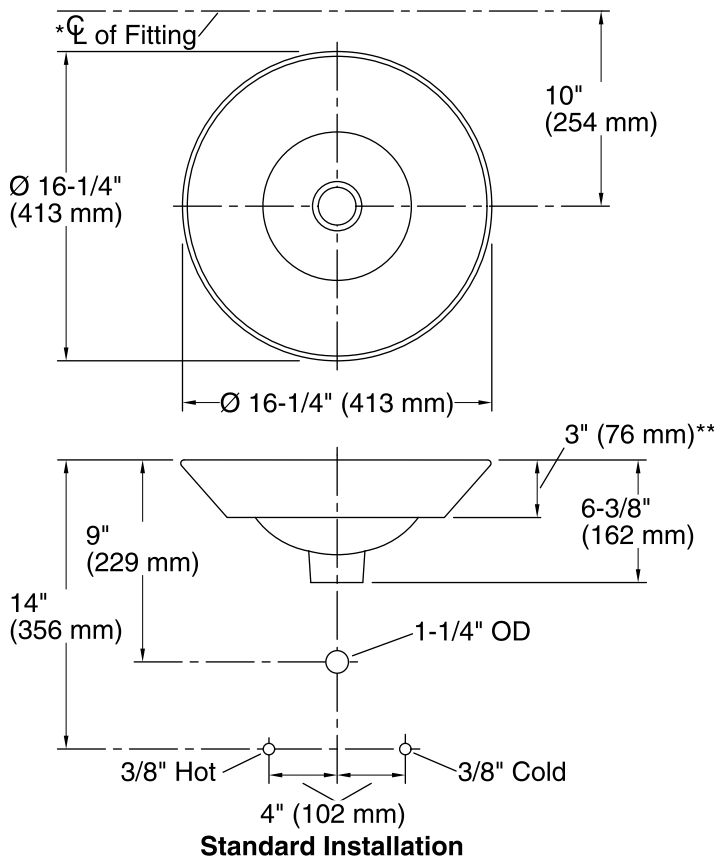

Botanical Study™ Conical Bell®

Above-counter/Wall-mount Bathroom Sink

K-14223-BT

Technical Information

All product dimensions are nominal.

Bowl configuration:	Single
Installation:	Vessel, Wall-mount
Bowl area (Only):	Diameter: 15-7/8" (403 mm) Water depth: 4-1/4" (108 mm)
Drain hole:	1-3/4" (44 mm)
Template:	1002980-7, required, included

Notes

Install this product according to the installation instructions.

*Spout must be 5" (127 mm) long (min) for adequate clearance into the bathroom sink when installed with centerline as shown.

NOTICE: Countertop manufacturer or cutter must use the cut-out template provided with the product, or a current one provided by Kohler Co. (call 1-800-4-KOHLER). Kohler Co. is not responsible for cut-out errors when the incorrect cut-out template is used.