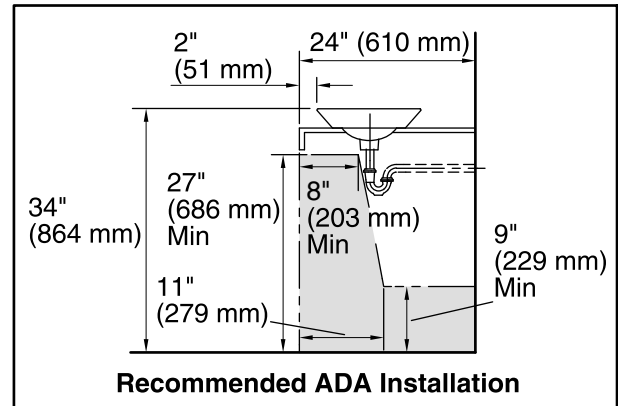

Recommended Accessories

- K-7114 Pop-Up Drain
- K-7129 Drain
- K-9018 P-Trap
- K-9655 Wall-Mount Vessel Bracket

Components

Additional included component/s: Adjustable linkage.

ADA CSA B651

Codes/Standards

ASME A112.19.2/CSA B45.1
ADA
ICC/ANSI A117.1
CSA B651

Botanical Study™ Conical Bell®

Above-counter/Wall-mount Bathroom Sink

K-14223-BT

Technical Information

All product dimensions are nominal.

Bowl configuration:	Single
Installation:	Vessel, Wall-mount
Bowl area (Only):	Diameter: 15-7/8" (403 mm) Water depth: 4-1/4" (108 mm)
Drain hole:	1-3/4" (44 mm)
Template:	1002980-7, required, included

Notes

Install this product according to the installation instructions.

*Spout must be 5" (127 mm) long (min) for adequate clearance into the bathroom sink when installed with centerline as shown.

NOTICE: Countertop manufacturer or cutter must use the cut-out template provided with the product, or a current one provided by Kohler Co. (call 1-800-4-KOHLER). Kohler Co. is not responsible for cut-out errors when the incorrect cut-out template is used.