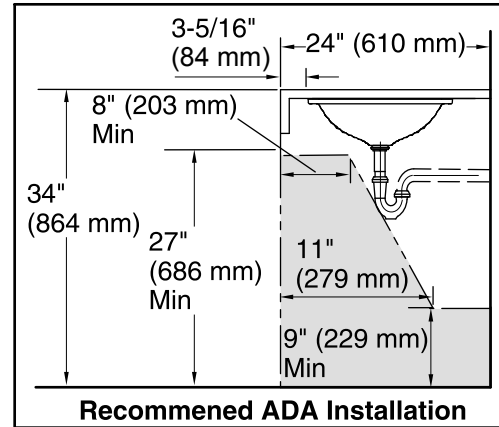

Technical Information

All product dimensions are nominal.

Bowl configuration:	Single
Installation:	Under-mount
Bowl area (Only):	Diameter: 13-5/8" (346 mm) Bowl depth: 4-1/4" (108 mm) Water depth: 4-1/4" (108 mm)
Template:	1035896-7, required, included