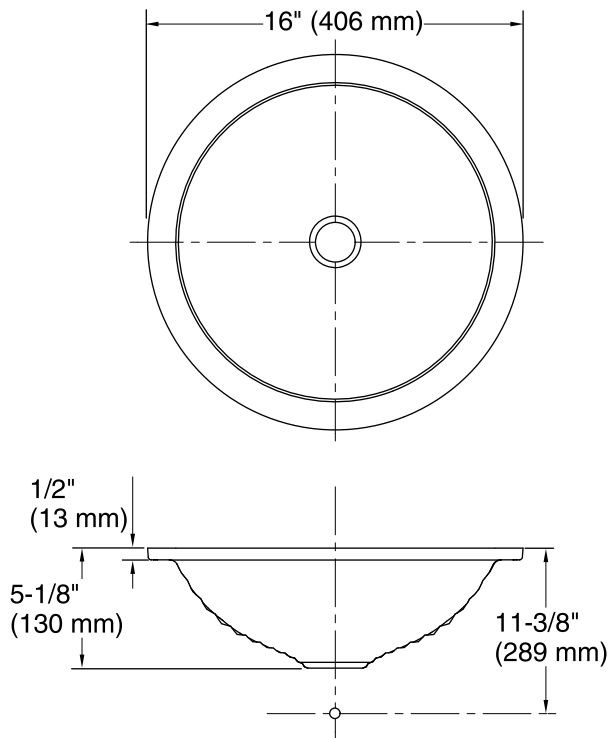

Technical Information

All product dimensions are nominal.

Bowl configuration:	Single
Installation:	Under-mount
Bowl area (Only):	Diameter: 13-5/8" (346 mm) Bowl depth: 4-1/4" (108 mm) Water depth: 4-1/4" (108 mm)
Template:	1035896-7, required, included