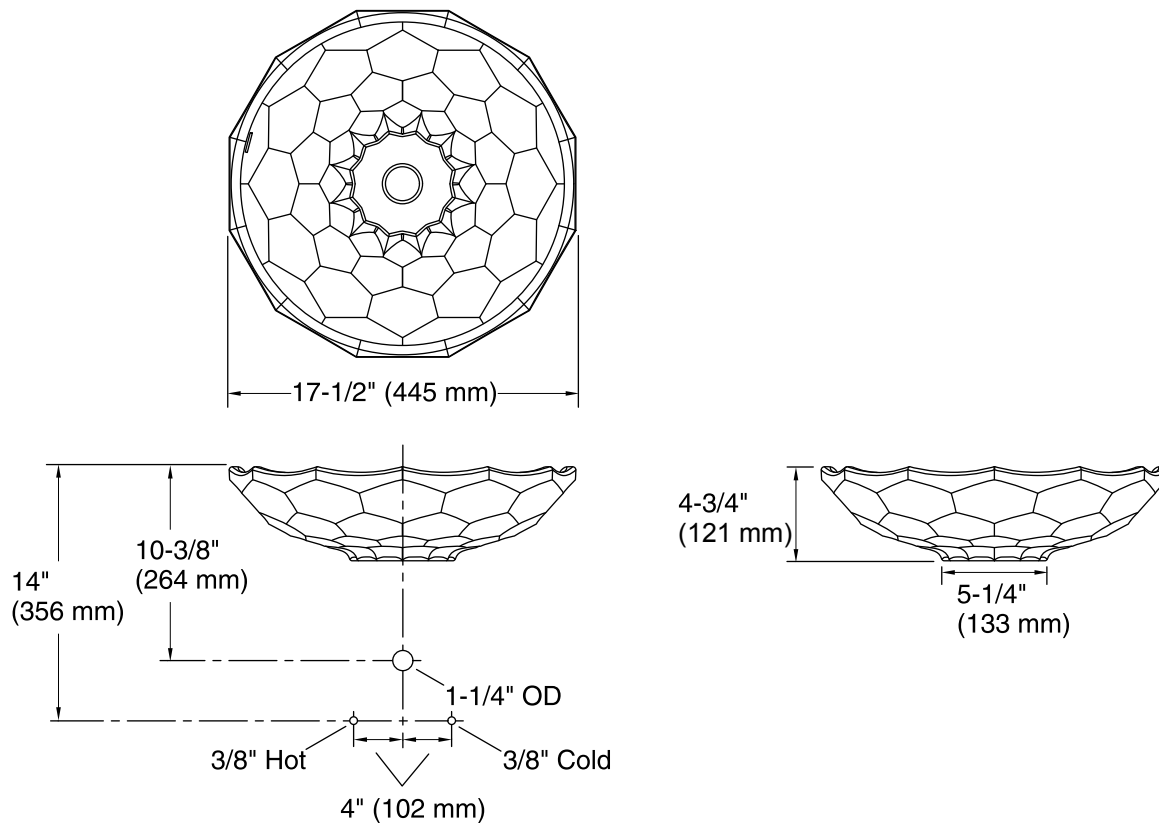

### Technical Information

All product dimensions are nominal.

Bowl configuration: Single

Installation: Vessel

Bowl area: Diameter: 16-7/16" (418 mm)  
Bowl depth: 4" (102 mm)  
Water depth: 4" (102 mm)