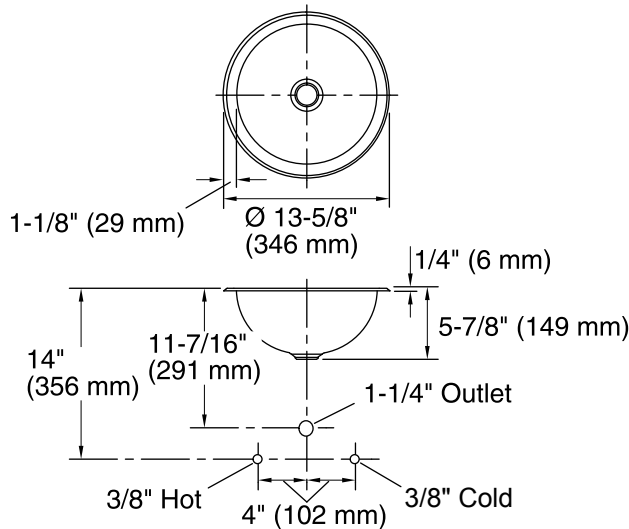

Technical Information

All product dimensions are nominal.

Bowl configuration:	Single
Installation:	Drop-in, Under-mount
Bowl area (Only):	Diameter: $11-1/2" (292 \text{ mm})$ Water depth: $5-1/4" (133 \text{ mm})$
Drain hole:	$1-5/8" (41 \text{ mm})$
Template:	111578-7, required, included

Notes

Install this product according to the installation instructions.

ADA compliant when installed to the specific requirements of these regulations.