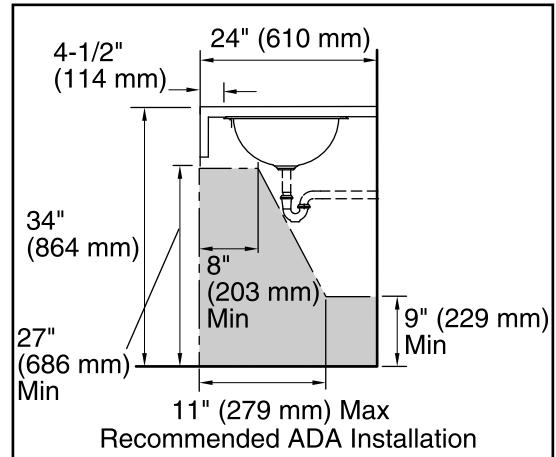

Technical Information

All product dimensions are nominal.

Bowl configuration:	Single
Installation:	Drop-in, Under-mount
Bowl area (Only):	Diameter: $11-1/2" (292 \text{ mm})$ Water depth: $5-1/4" (133 \text{ mm})$
Drain hole:	$1-5/8" (41 \text{ mm})$
Template:	111578-7, required, included

Notes

Install this product according to the installation instructions.

ADA compliant when installed to the specific requirements of these regulations.