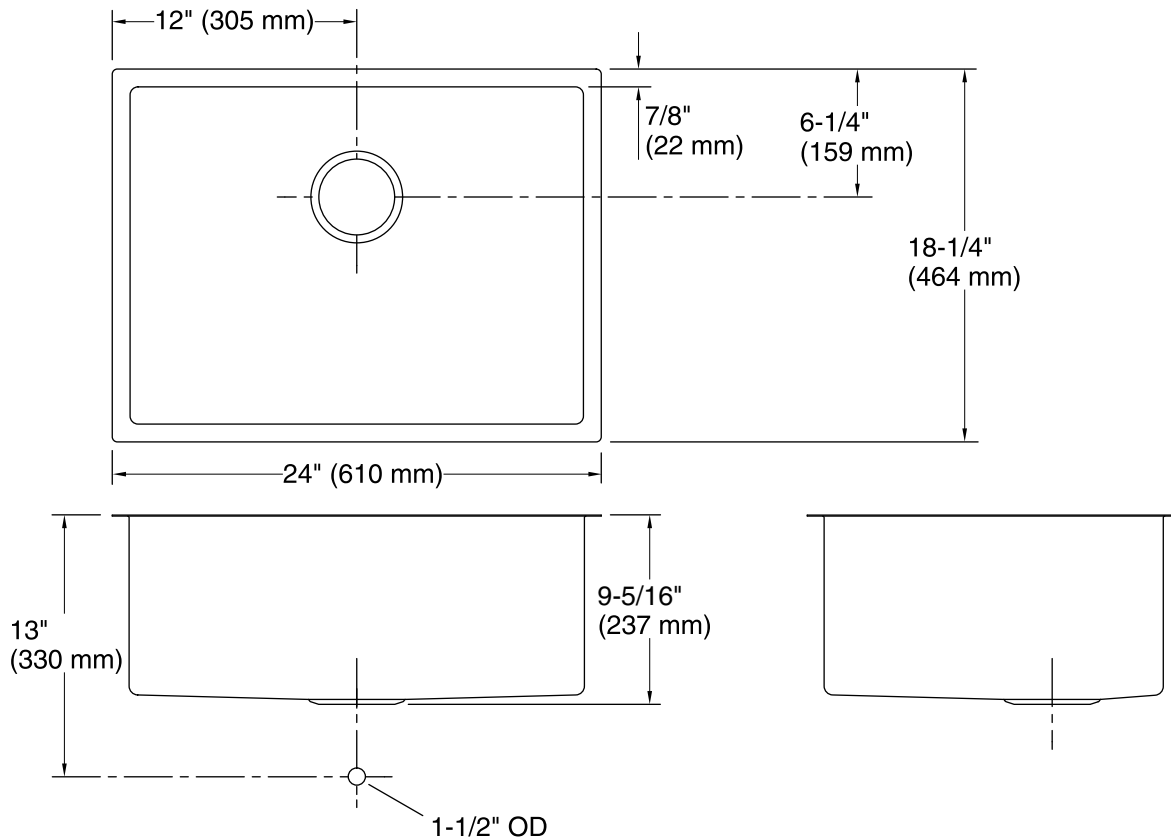

## Components

Additional included component/s: Hardware kit, and Cut-out template.

## Technical Information

All product dimensions are nominal.

Bowl configuration:	Single
Installation:	Under-mount
Min. base cabinet width:	27" (686 mm)
Bowl area:	Length: 22-1/4" (565 mm) Width: 16-1/2" (419 mm) Bowl depth: 9-5/16" (237 mm) Water depth: 9" (229 mm)
Template:	1207218-7, not required, not included