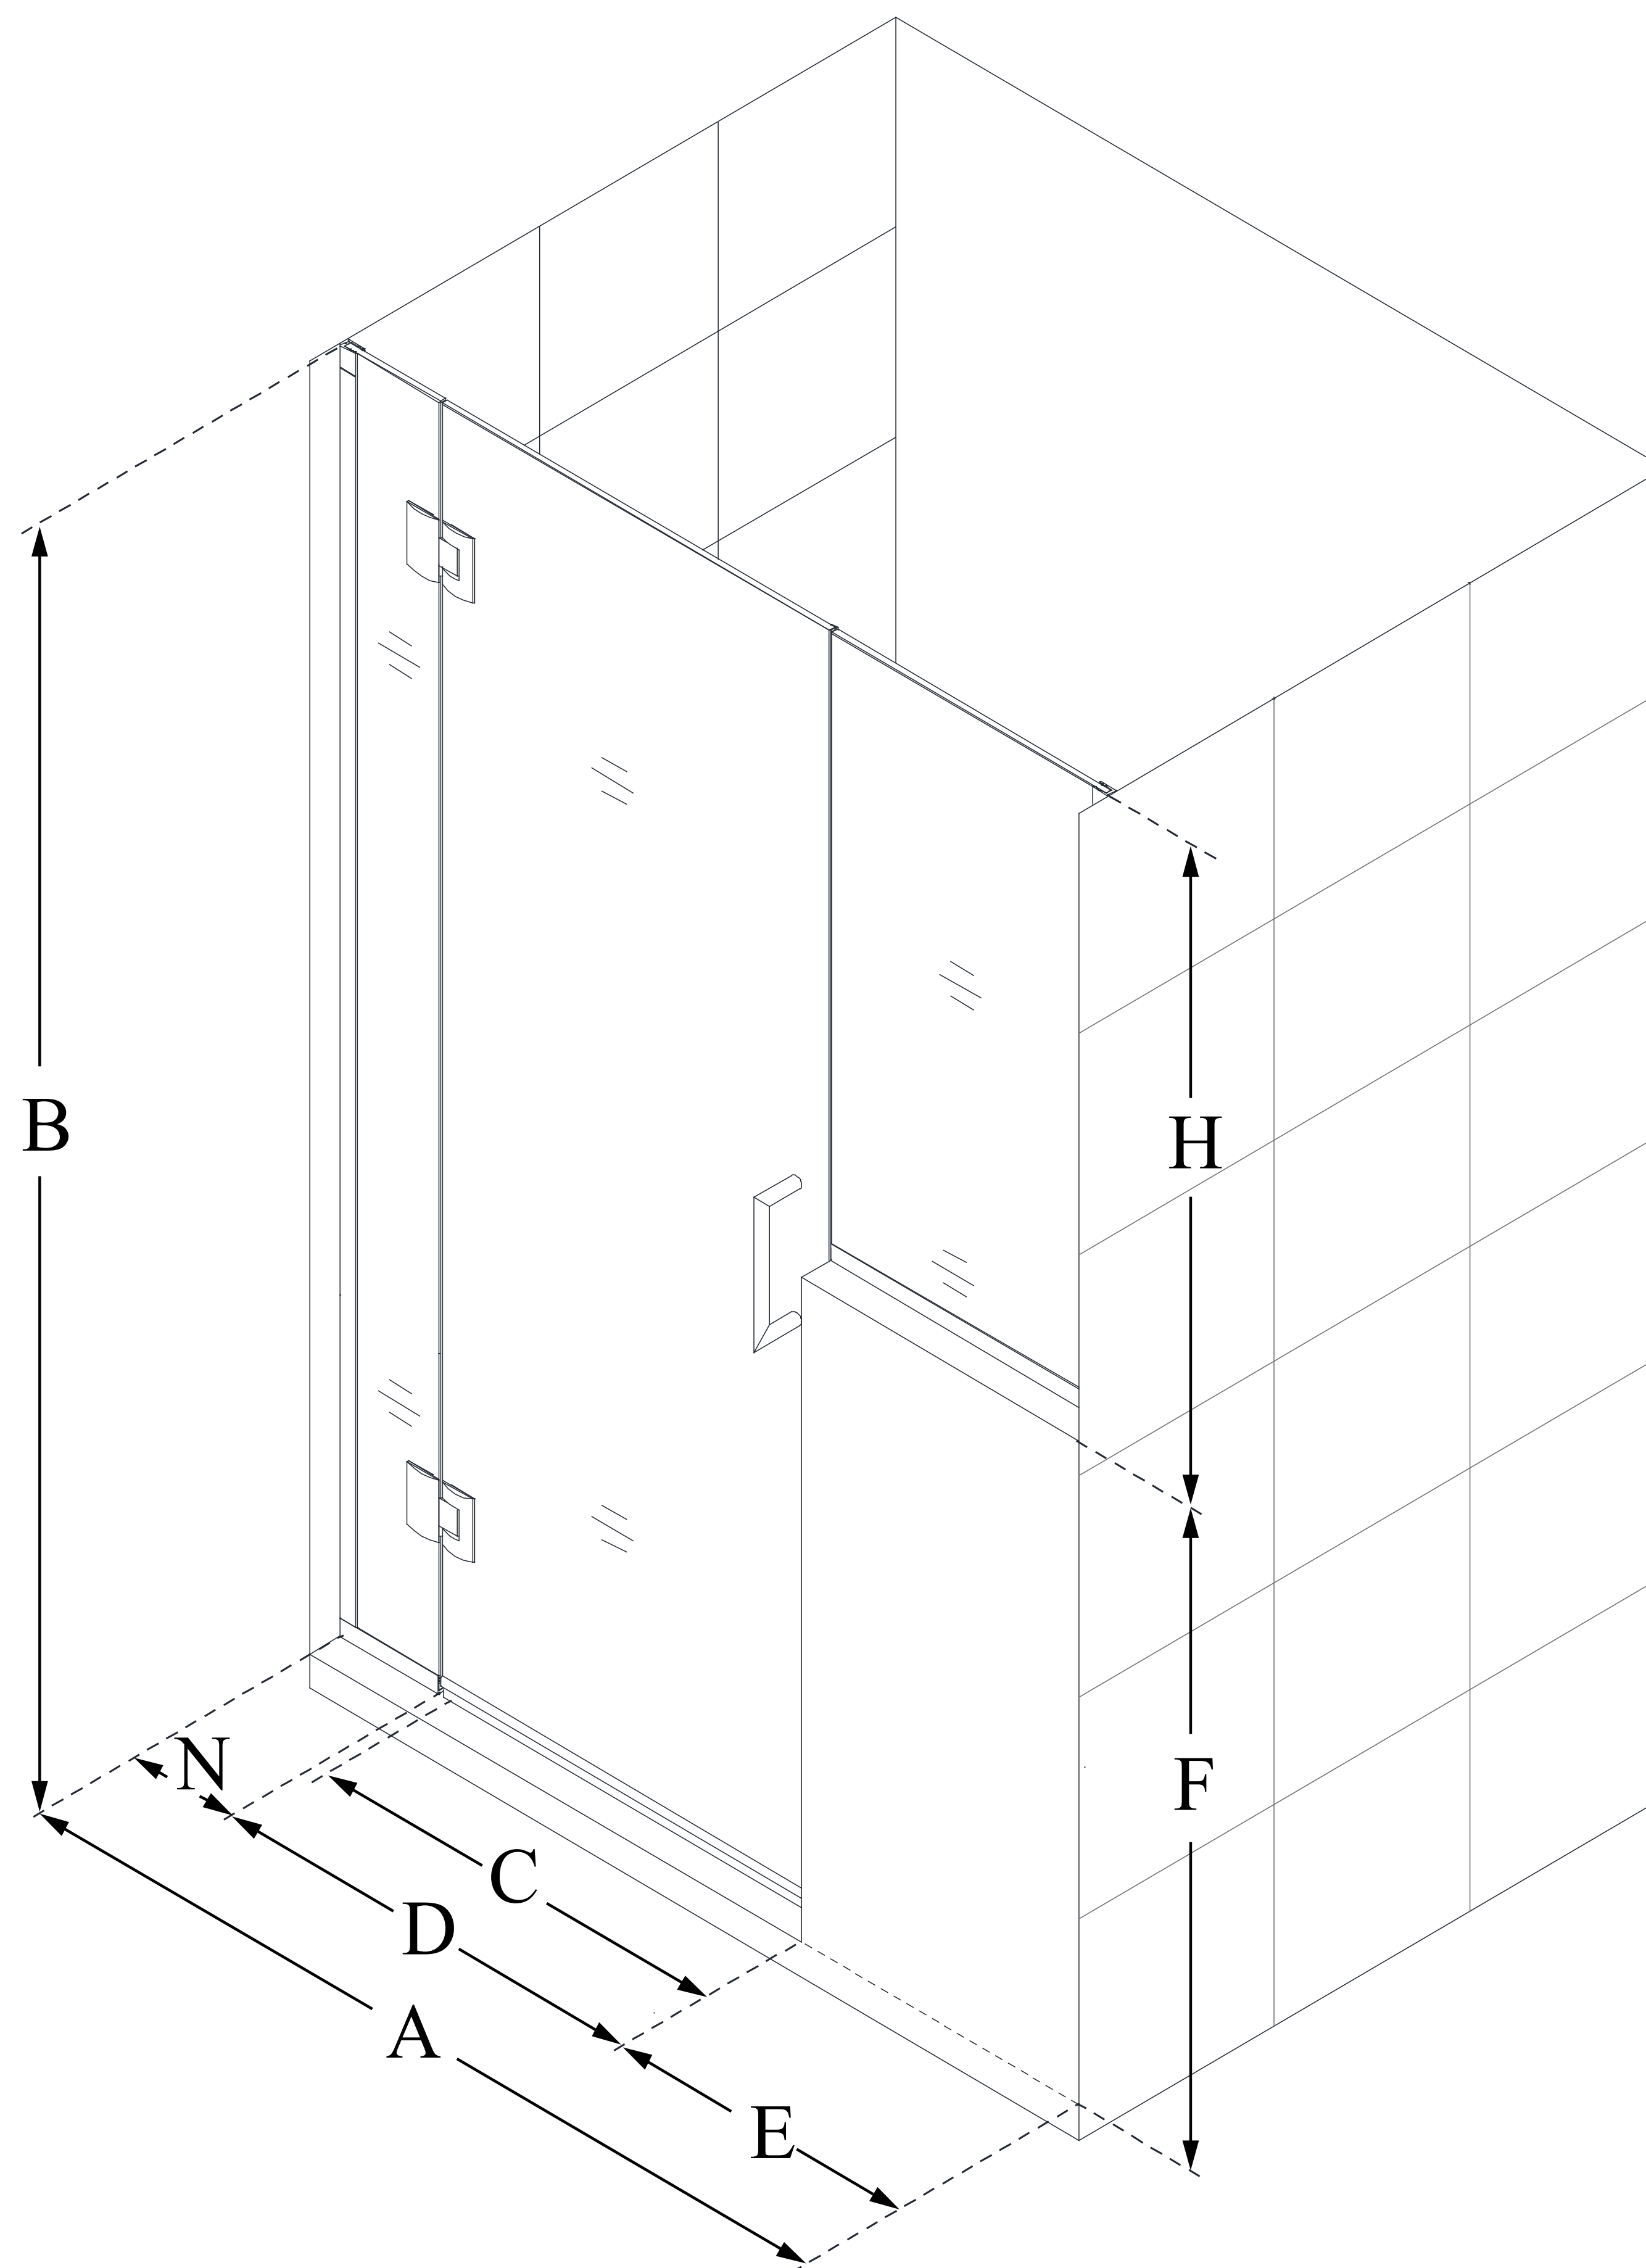

## UNIDOOR-X

DreamLine Unidoor-X 54-54 1/2  
in. W x 72 in. H Frameless Hinged  
Shower Door, Clear Glass

**SWING DOOR**

### CONFIGURATION DIMENSIONS:

**A: 54 - 54 1/2 in.**

MODEL WIDTH

**B: 72 in.**

MODEL HEIGHT

**C: 23 in.**

ACCESS WIDTH

**D: 24 in.**

DOOR WIDTH

**E: 24 in.**

INLINE PANEL WIDTH

**F: 38 in.**

BUTTRESS WALL HEIGHT

**H: 34 in.**

BUTTRESS GLASS HEIGHT

**N: 6 in.**

HINGE PANEL WIDTH

DreamLine reserves the right to update or modify the hardware or materials pictured without prior notice for the purpose of product improvement and customer satisfaction.