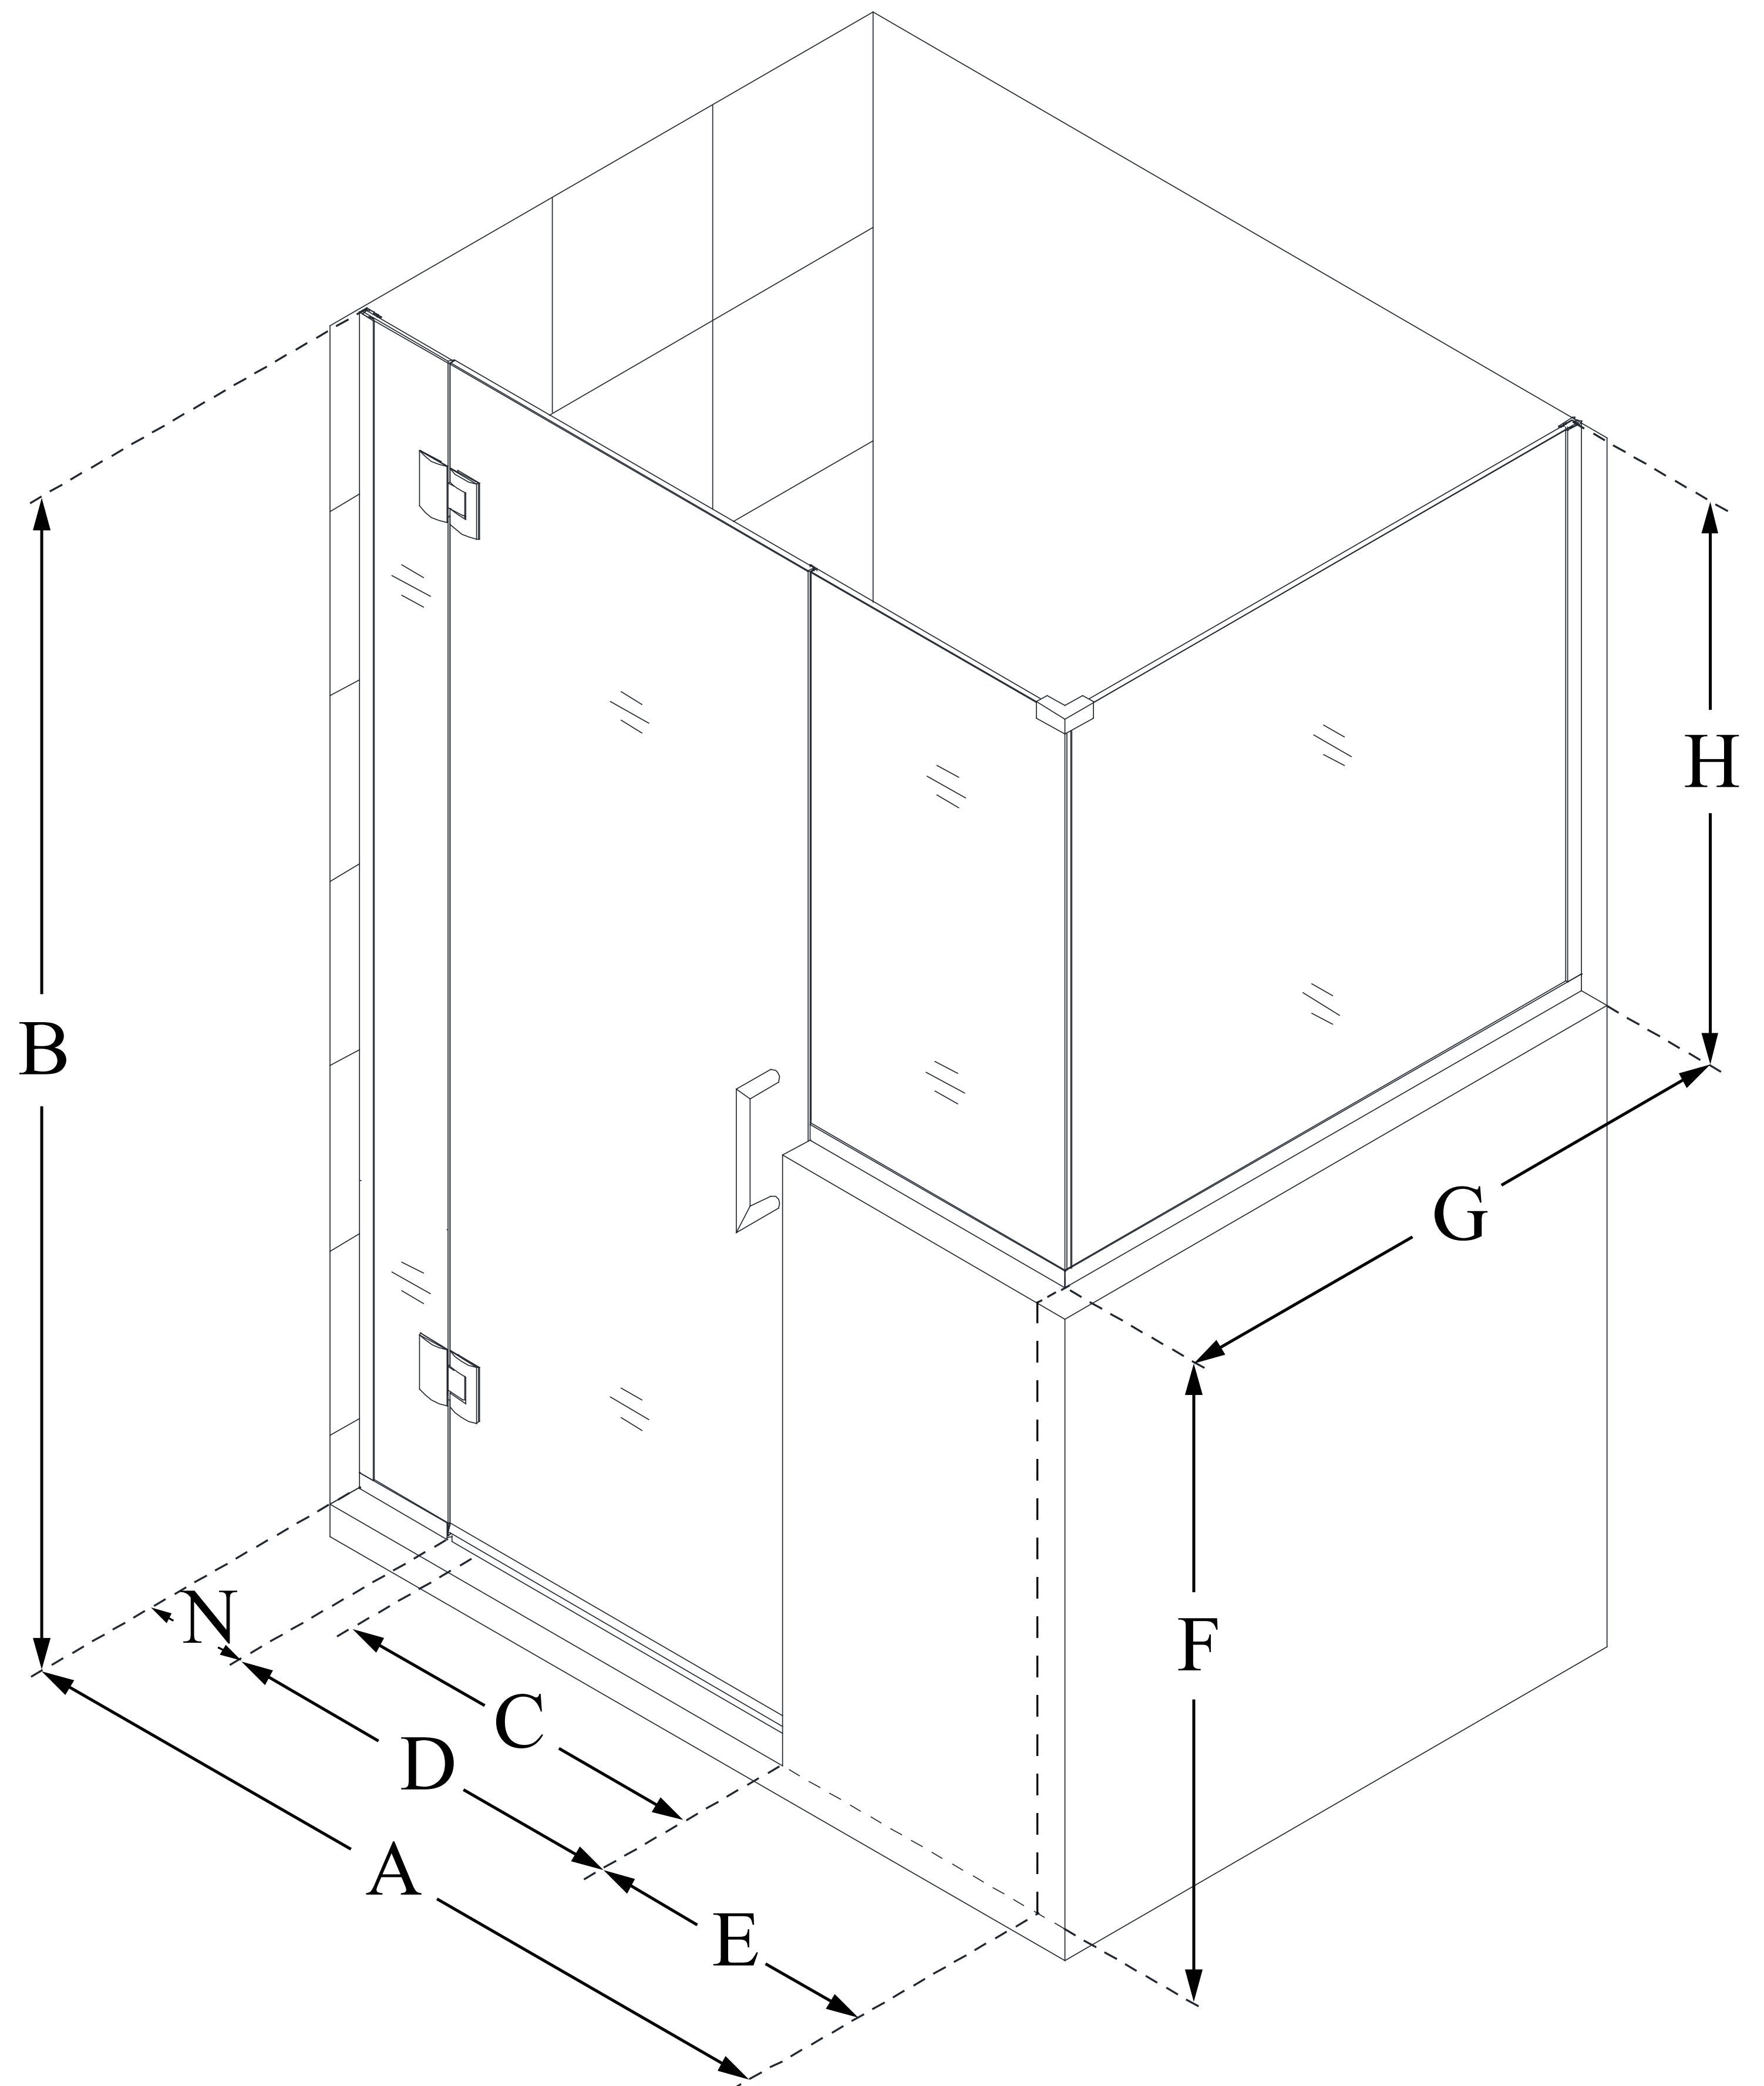

E123303636

UNIDOOR-X

DreamLine Unidoor-X 59 in. W x 36 3/8 in. D x 72 in. H Frameless Hinged Shower Enclosure, Clear Glass

SWING DOOR

CONFIGURATION DIMENSIONS:

A: 59 in.

MODEL WIDTH

B: 72 in.

MODEL HEIGHT

C: 22 in.

ACCESS WIDTH

D: 23 in.

DOOR WIDTH

E: 30 in.

INLINE BUTTRESS PANEL WIDTH

F: 36 in.

BUTTRESS WALL HEIGHT

G: 36 3/8 in.

RETURN PANEL WIDTH

H: 36 in.

BUTTRESS GLASS HEIGHT

N: 6 in.

HINGE PANEL WIDTH

DreamLine reserves the right to update or modify the hardware or materials pictured without prior notice for the purpose of product improvement and customer satisfaction.