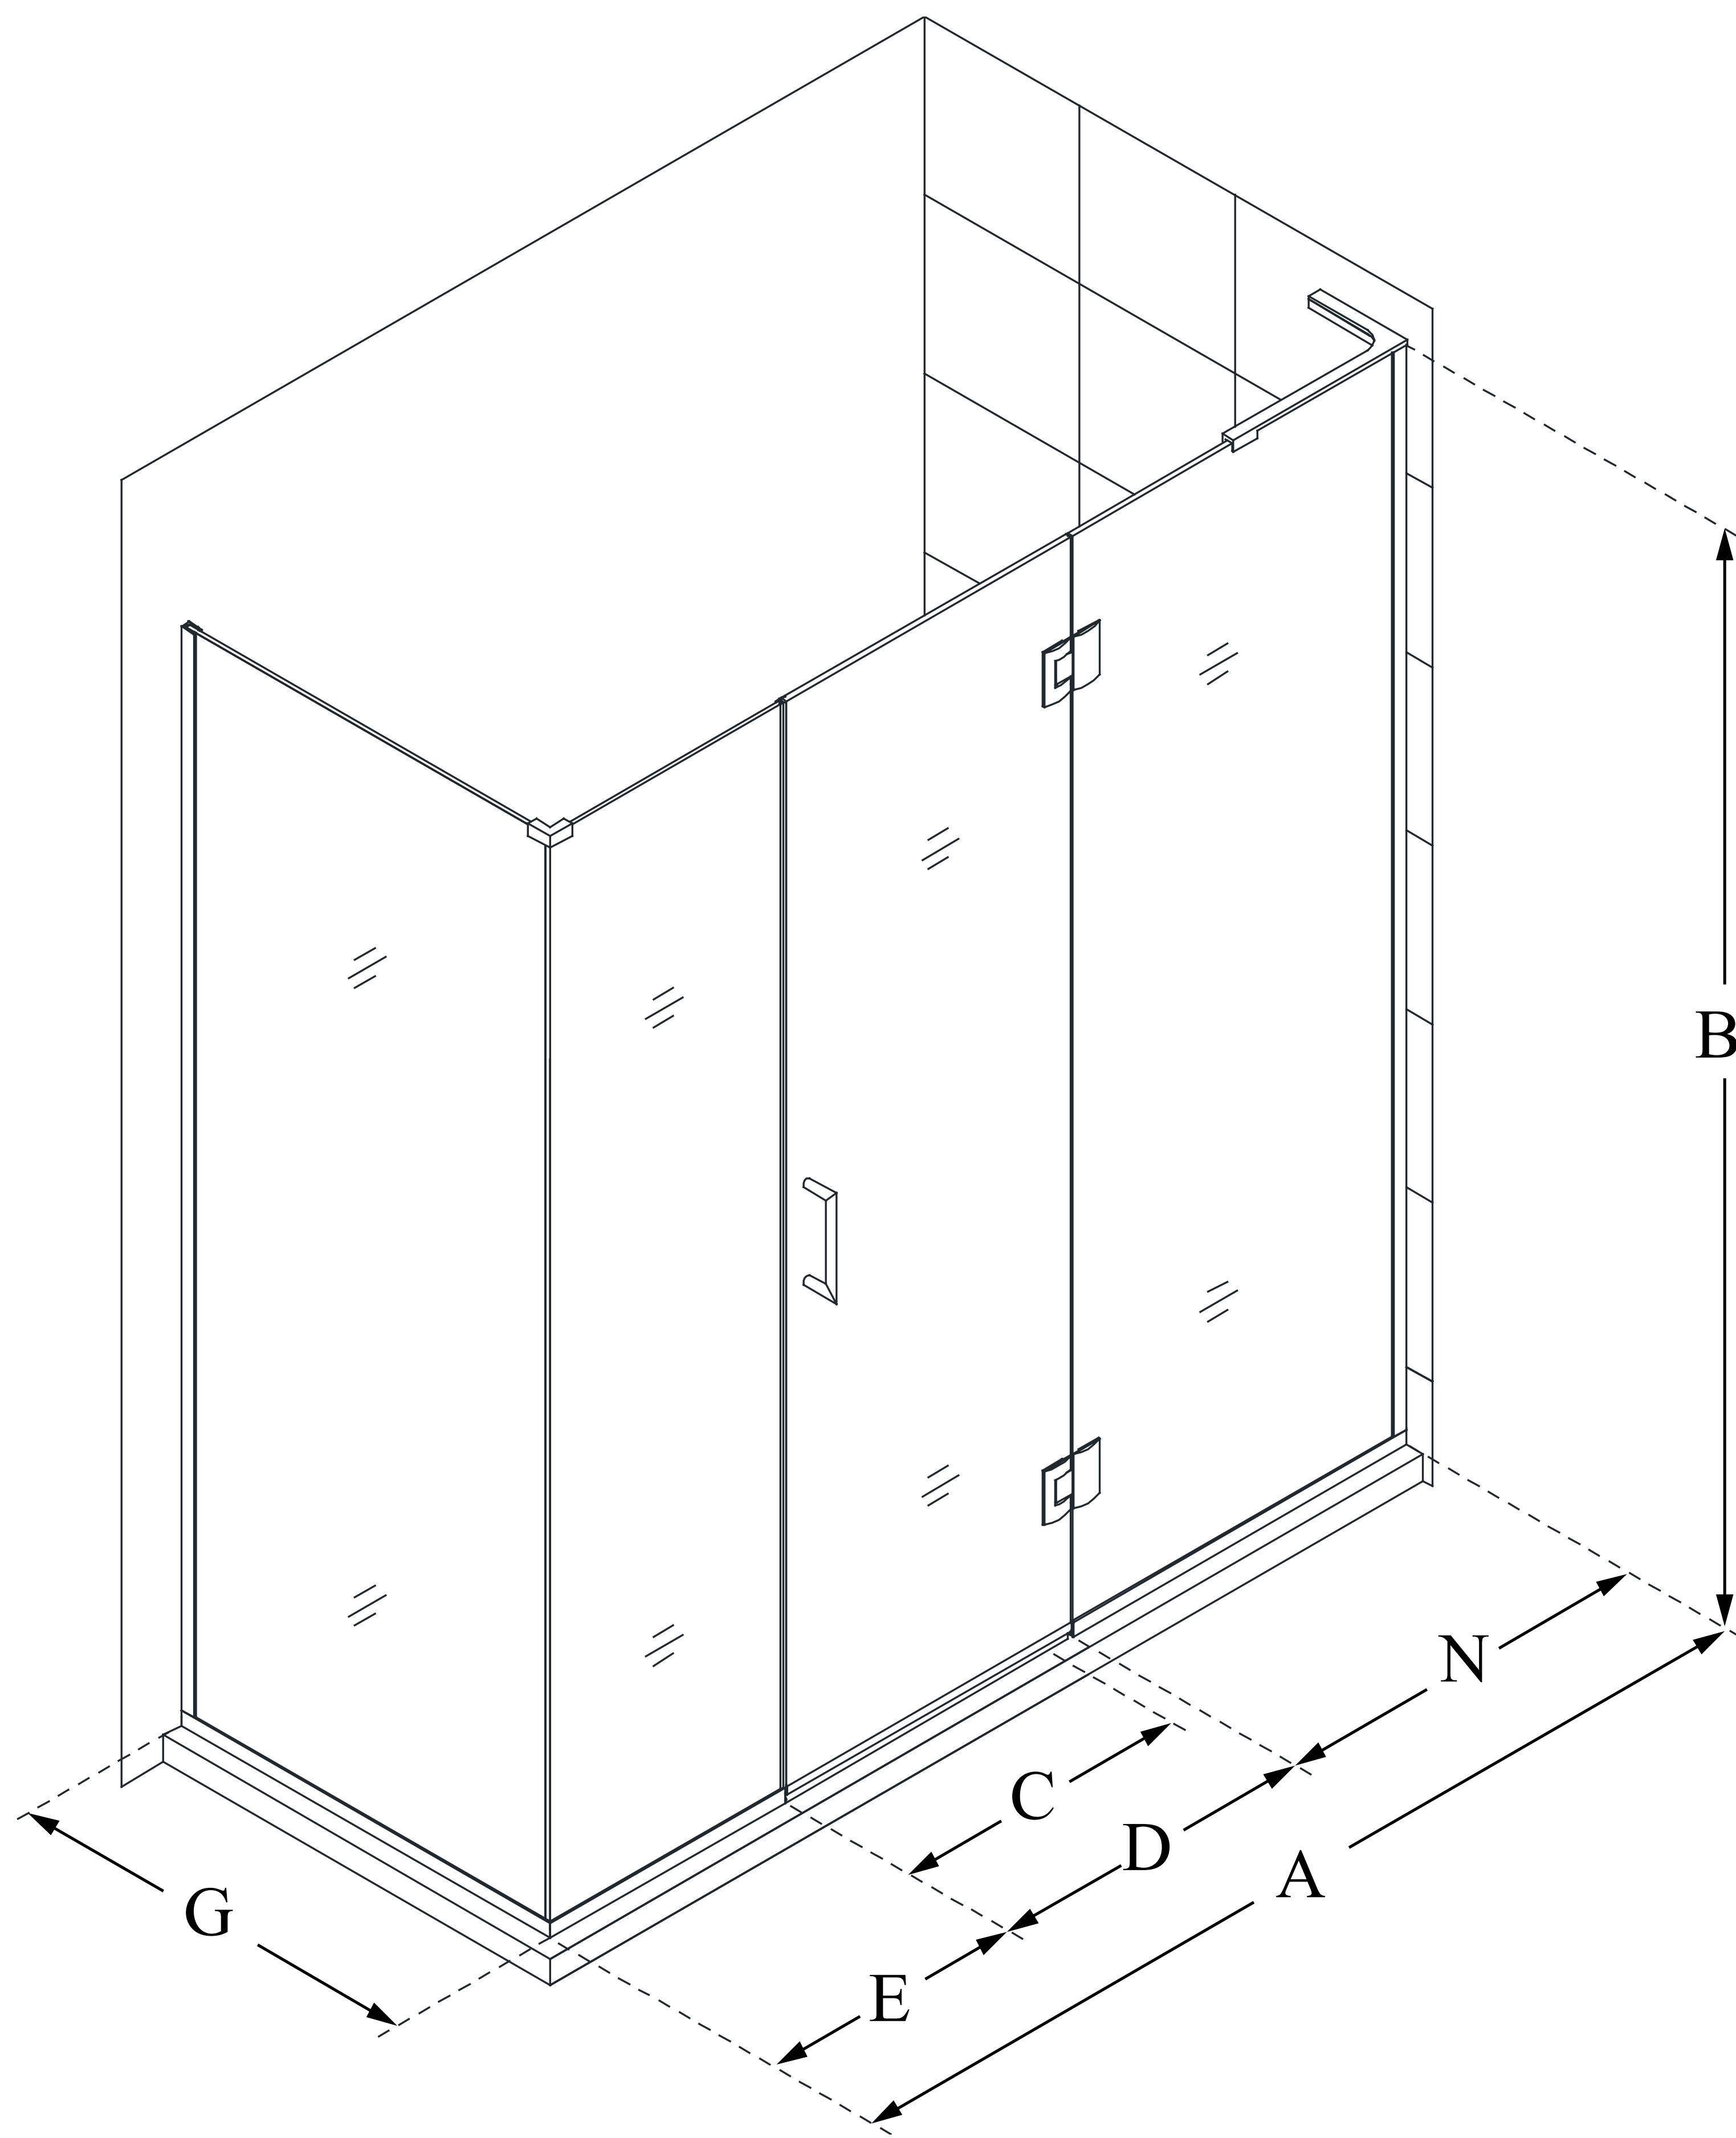

E32514534

UNIDOOR-X

DreamLine Unidoor-X 63 1/2" W
x 34 3/8" D x 72" H Frameless
Hinged Shower Enclosure, Clear
Glass

SWING DOOR

CONFIGURATION DIMENSIONS:

A: 63 1/2"

MODEL WIDTH

B: 72"

MODEL HEIGHT

C: 24"

ACCESS WIDTH

D: 25"

DOOR WIDTH

E: 14 1/2"

INLINE PANEL WIDTH

G: 34 3/8"

RETURN PANEL WIDTH

N: 24"

HINGE PANEL WIDTH

DreamLine reserves the right to update or modify the hardware or materials pictured without prior notice for the purpose of product improvement and customer satisfaction.