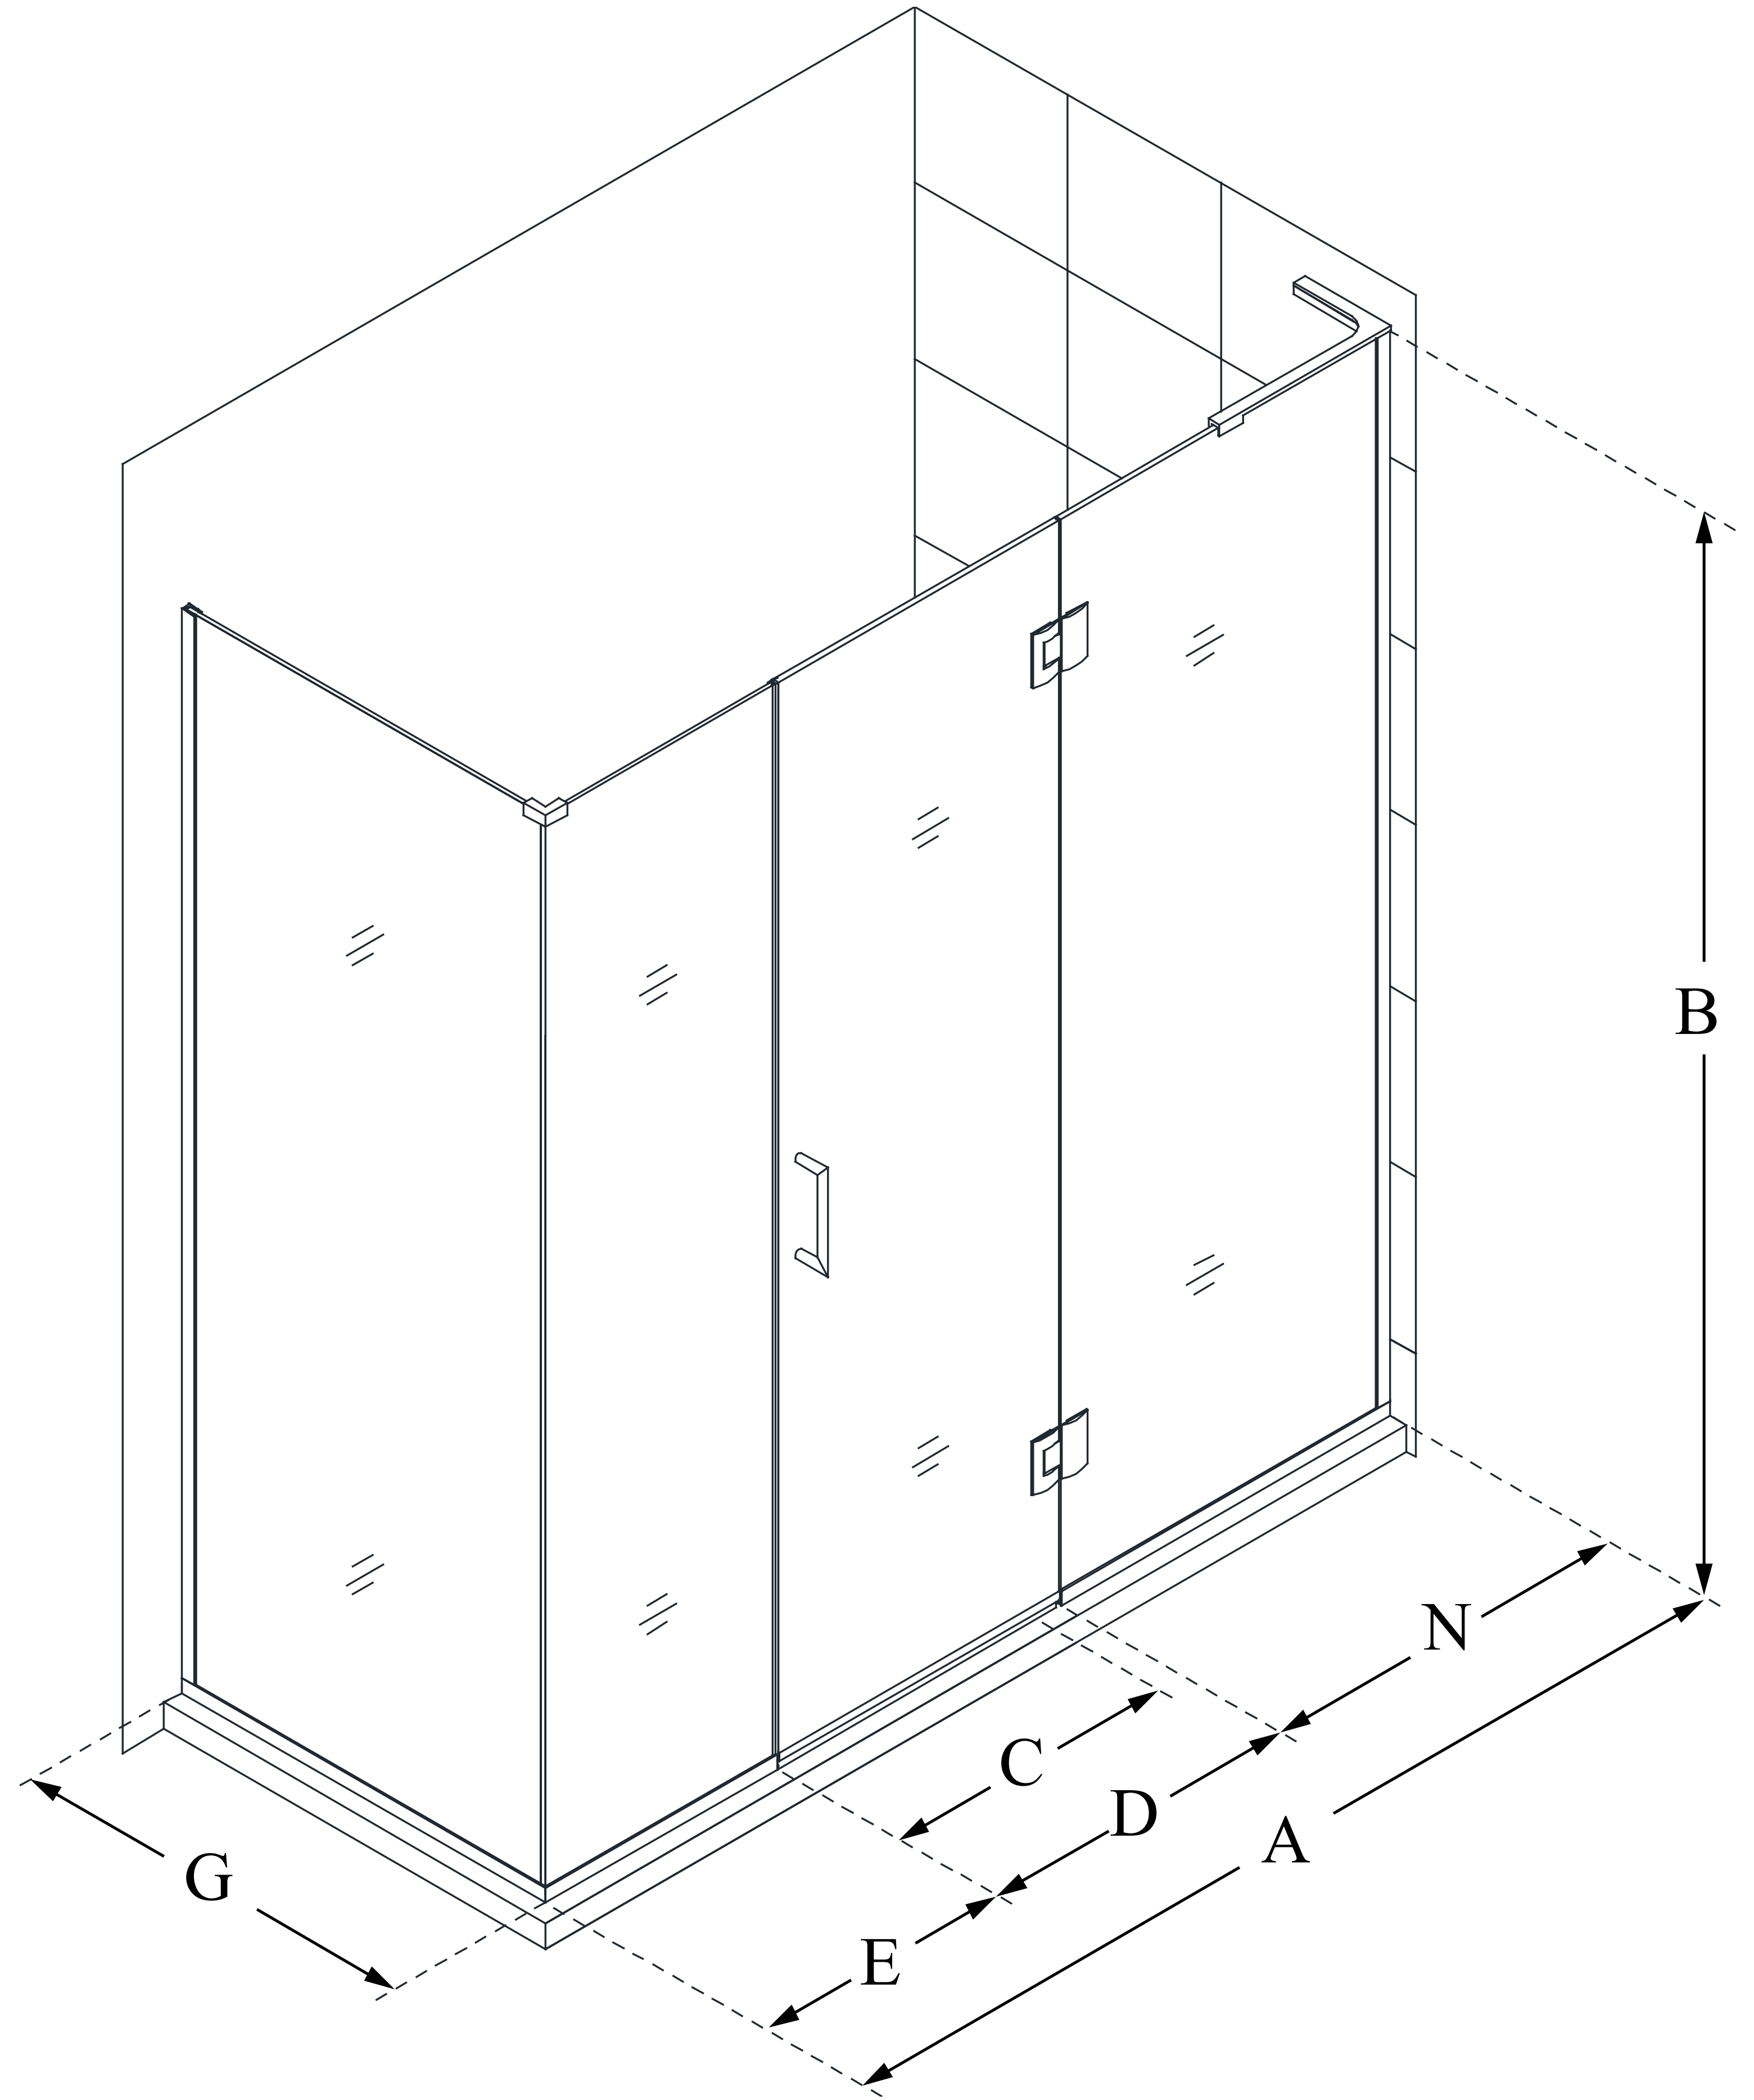

E32322534

UNIDOOR-X

DreamLine Unidoor-X 69 1/2" W
x 34 3/8" D x 72" H Frameless
Hinged Shower Enclosure, Clear
Glass

SWING DOOR

CONFIGURATION DIMENSIONS:

A: 69 1/2"

MODEL WIDTH

B: 72"

MODEL HEIGHT

C: 22"

ACCESS WIDTH

D: 23"

DOOR WIDTH

E: 22 1/2"

INLINE PANEL WIDTH

G: 34 3/8"

RETURN PANEL WIDTH

N: 24"

HINGE PANEL WIDTH

DreamLine reserves the right to update or modify the hardware or materials pictured without prior notice for the purpose of product improvement and customer satisfaction.