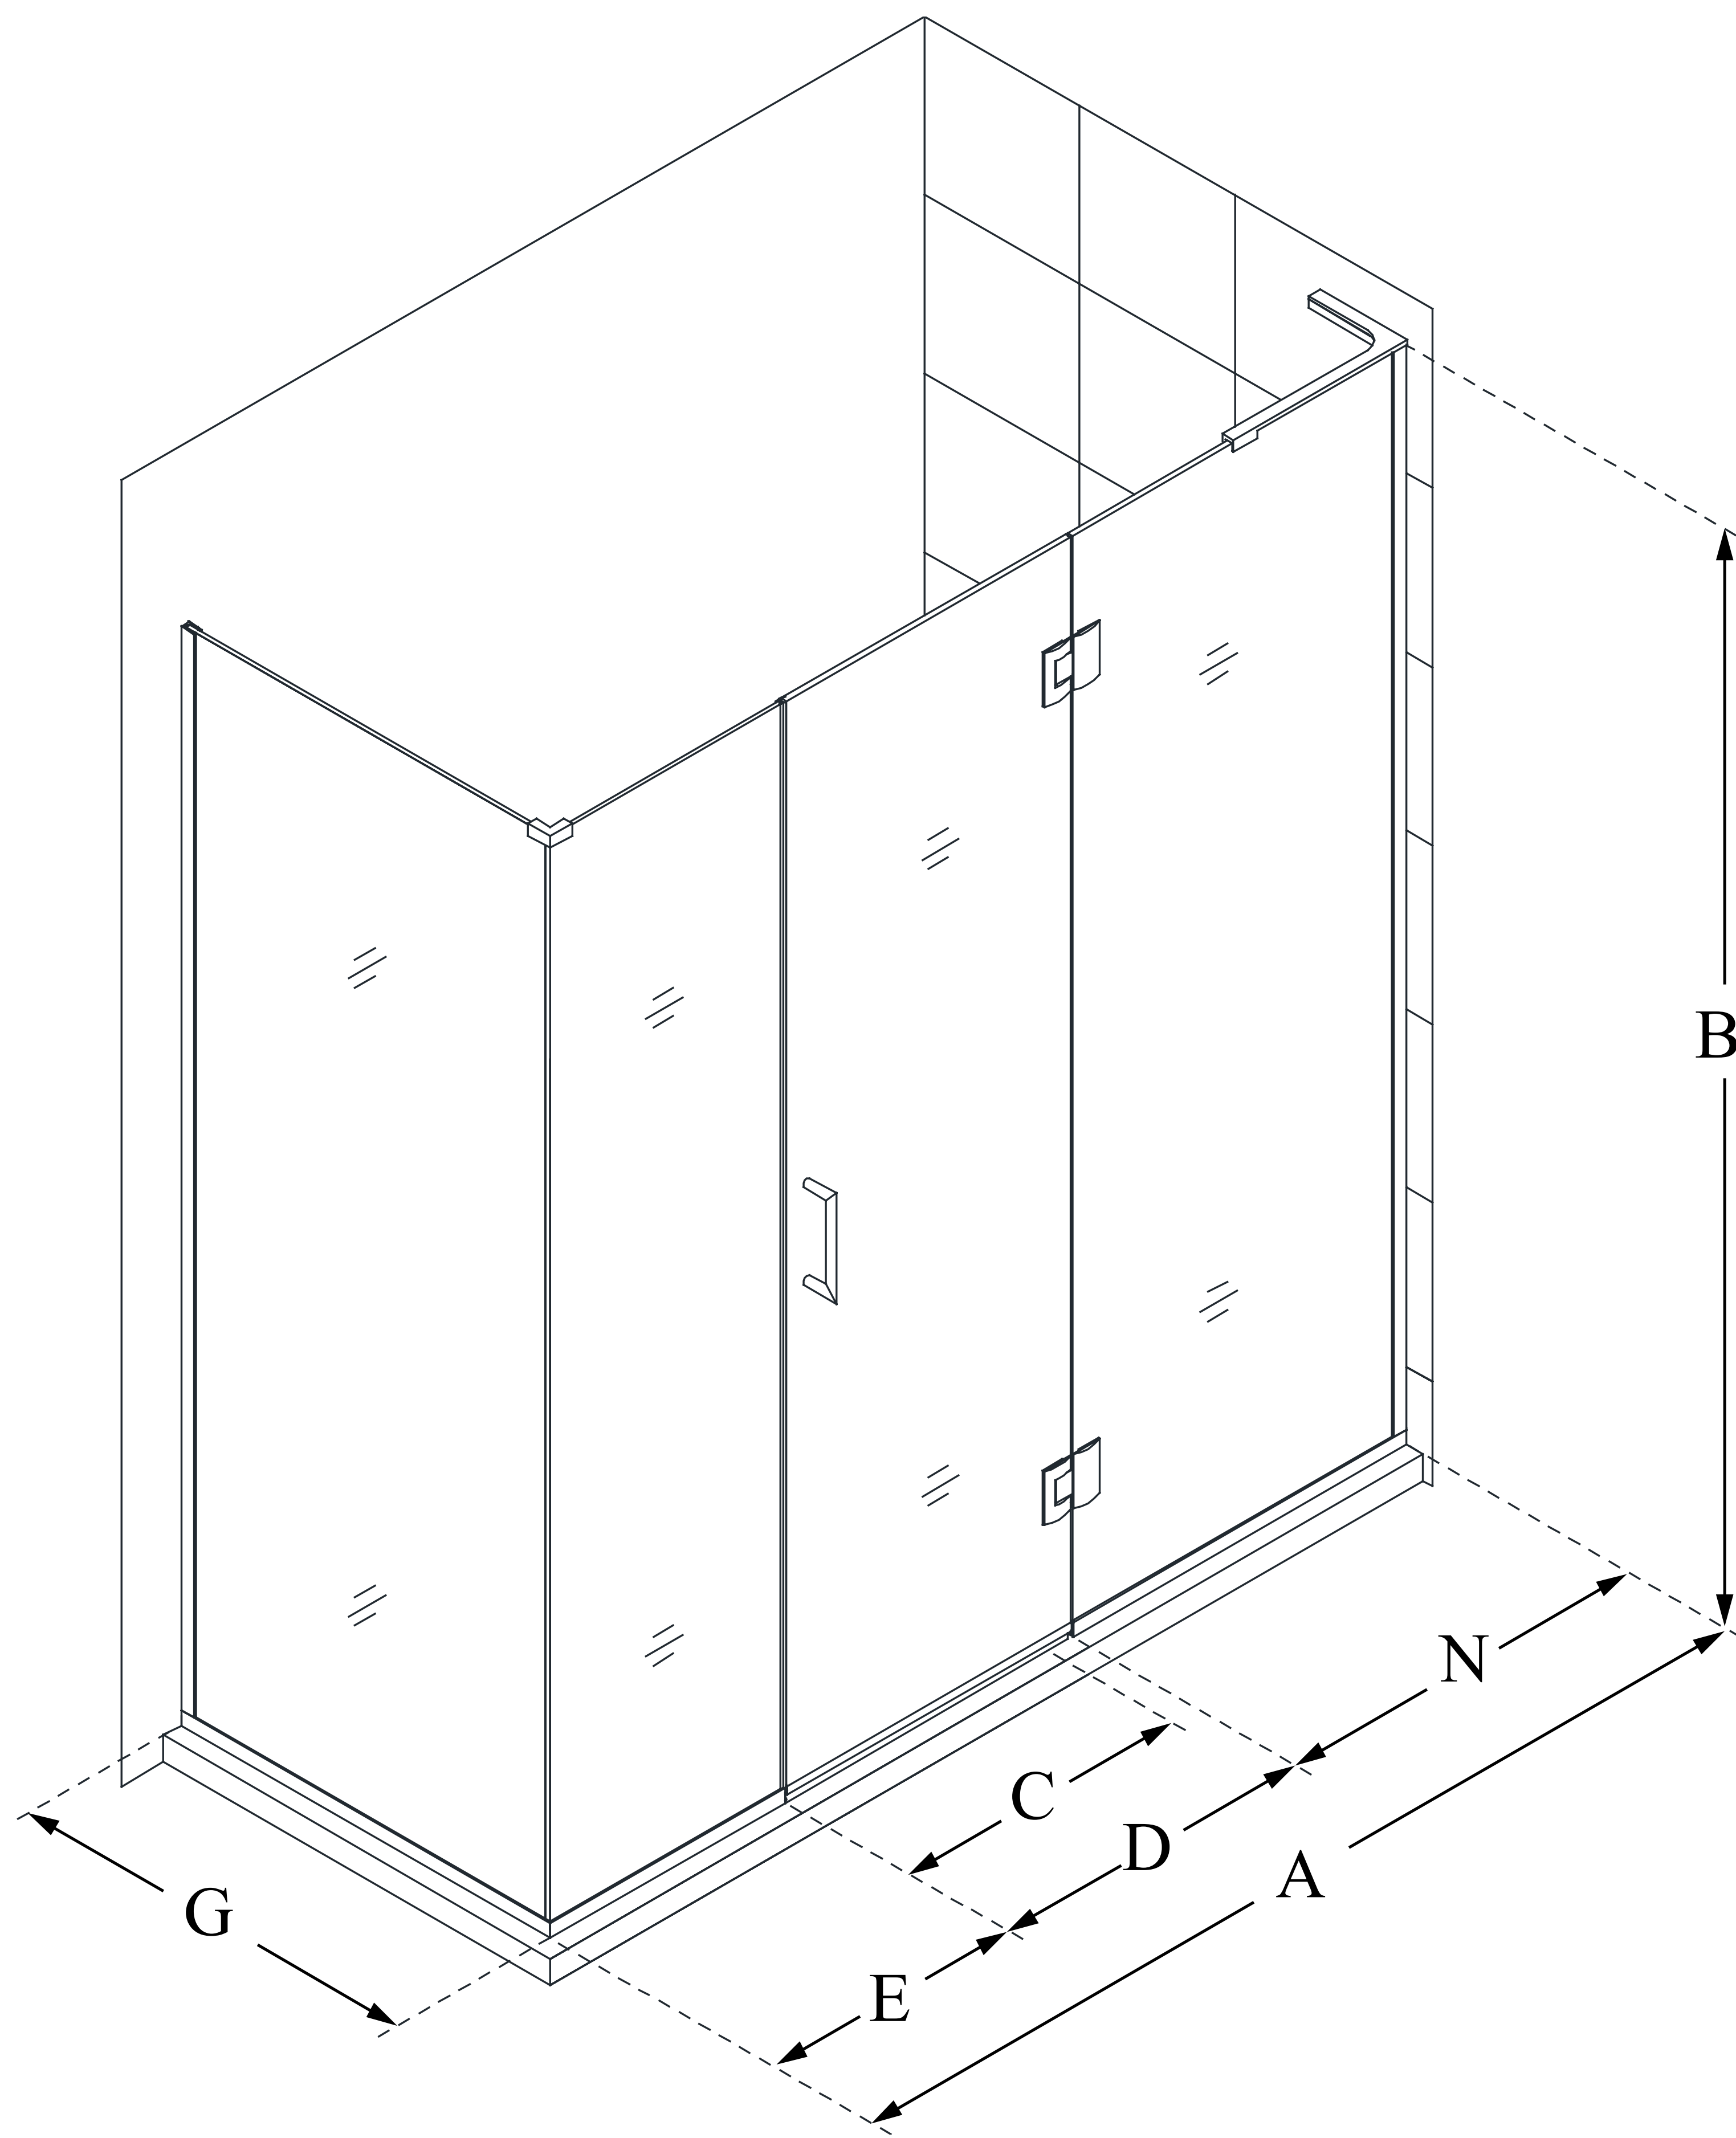

E32906530

UNIDOOR-X

DreamLine Unidoor-X 59 1/2 in. W
x 30 3/8 in. D x 72 in. H Frameless
Hinged Shower Enclosure, Clear
Glass

SWING DOOR

CONFIGURATION DIMENSIONS:

A: 59 1/2 in.

MODEL WIDTH

B: 72 in.

MODEL HEIGHT

C: 28 in.

ACCESS WIDTH

D: 29 in.

DOOR WIDTH

E: 6 1/2 in.

INLINE PANEL WIDTH

G: 30 3/8 in.

RETURN PANEL WIDTH

N: 24 in.

HINGE PANEL WIDTH

DreamLine reserves the right to update or modify the hardware or materials pictured without prior notice for the purpose of product improvement and customer satisfaction.