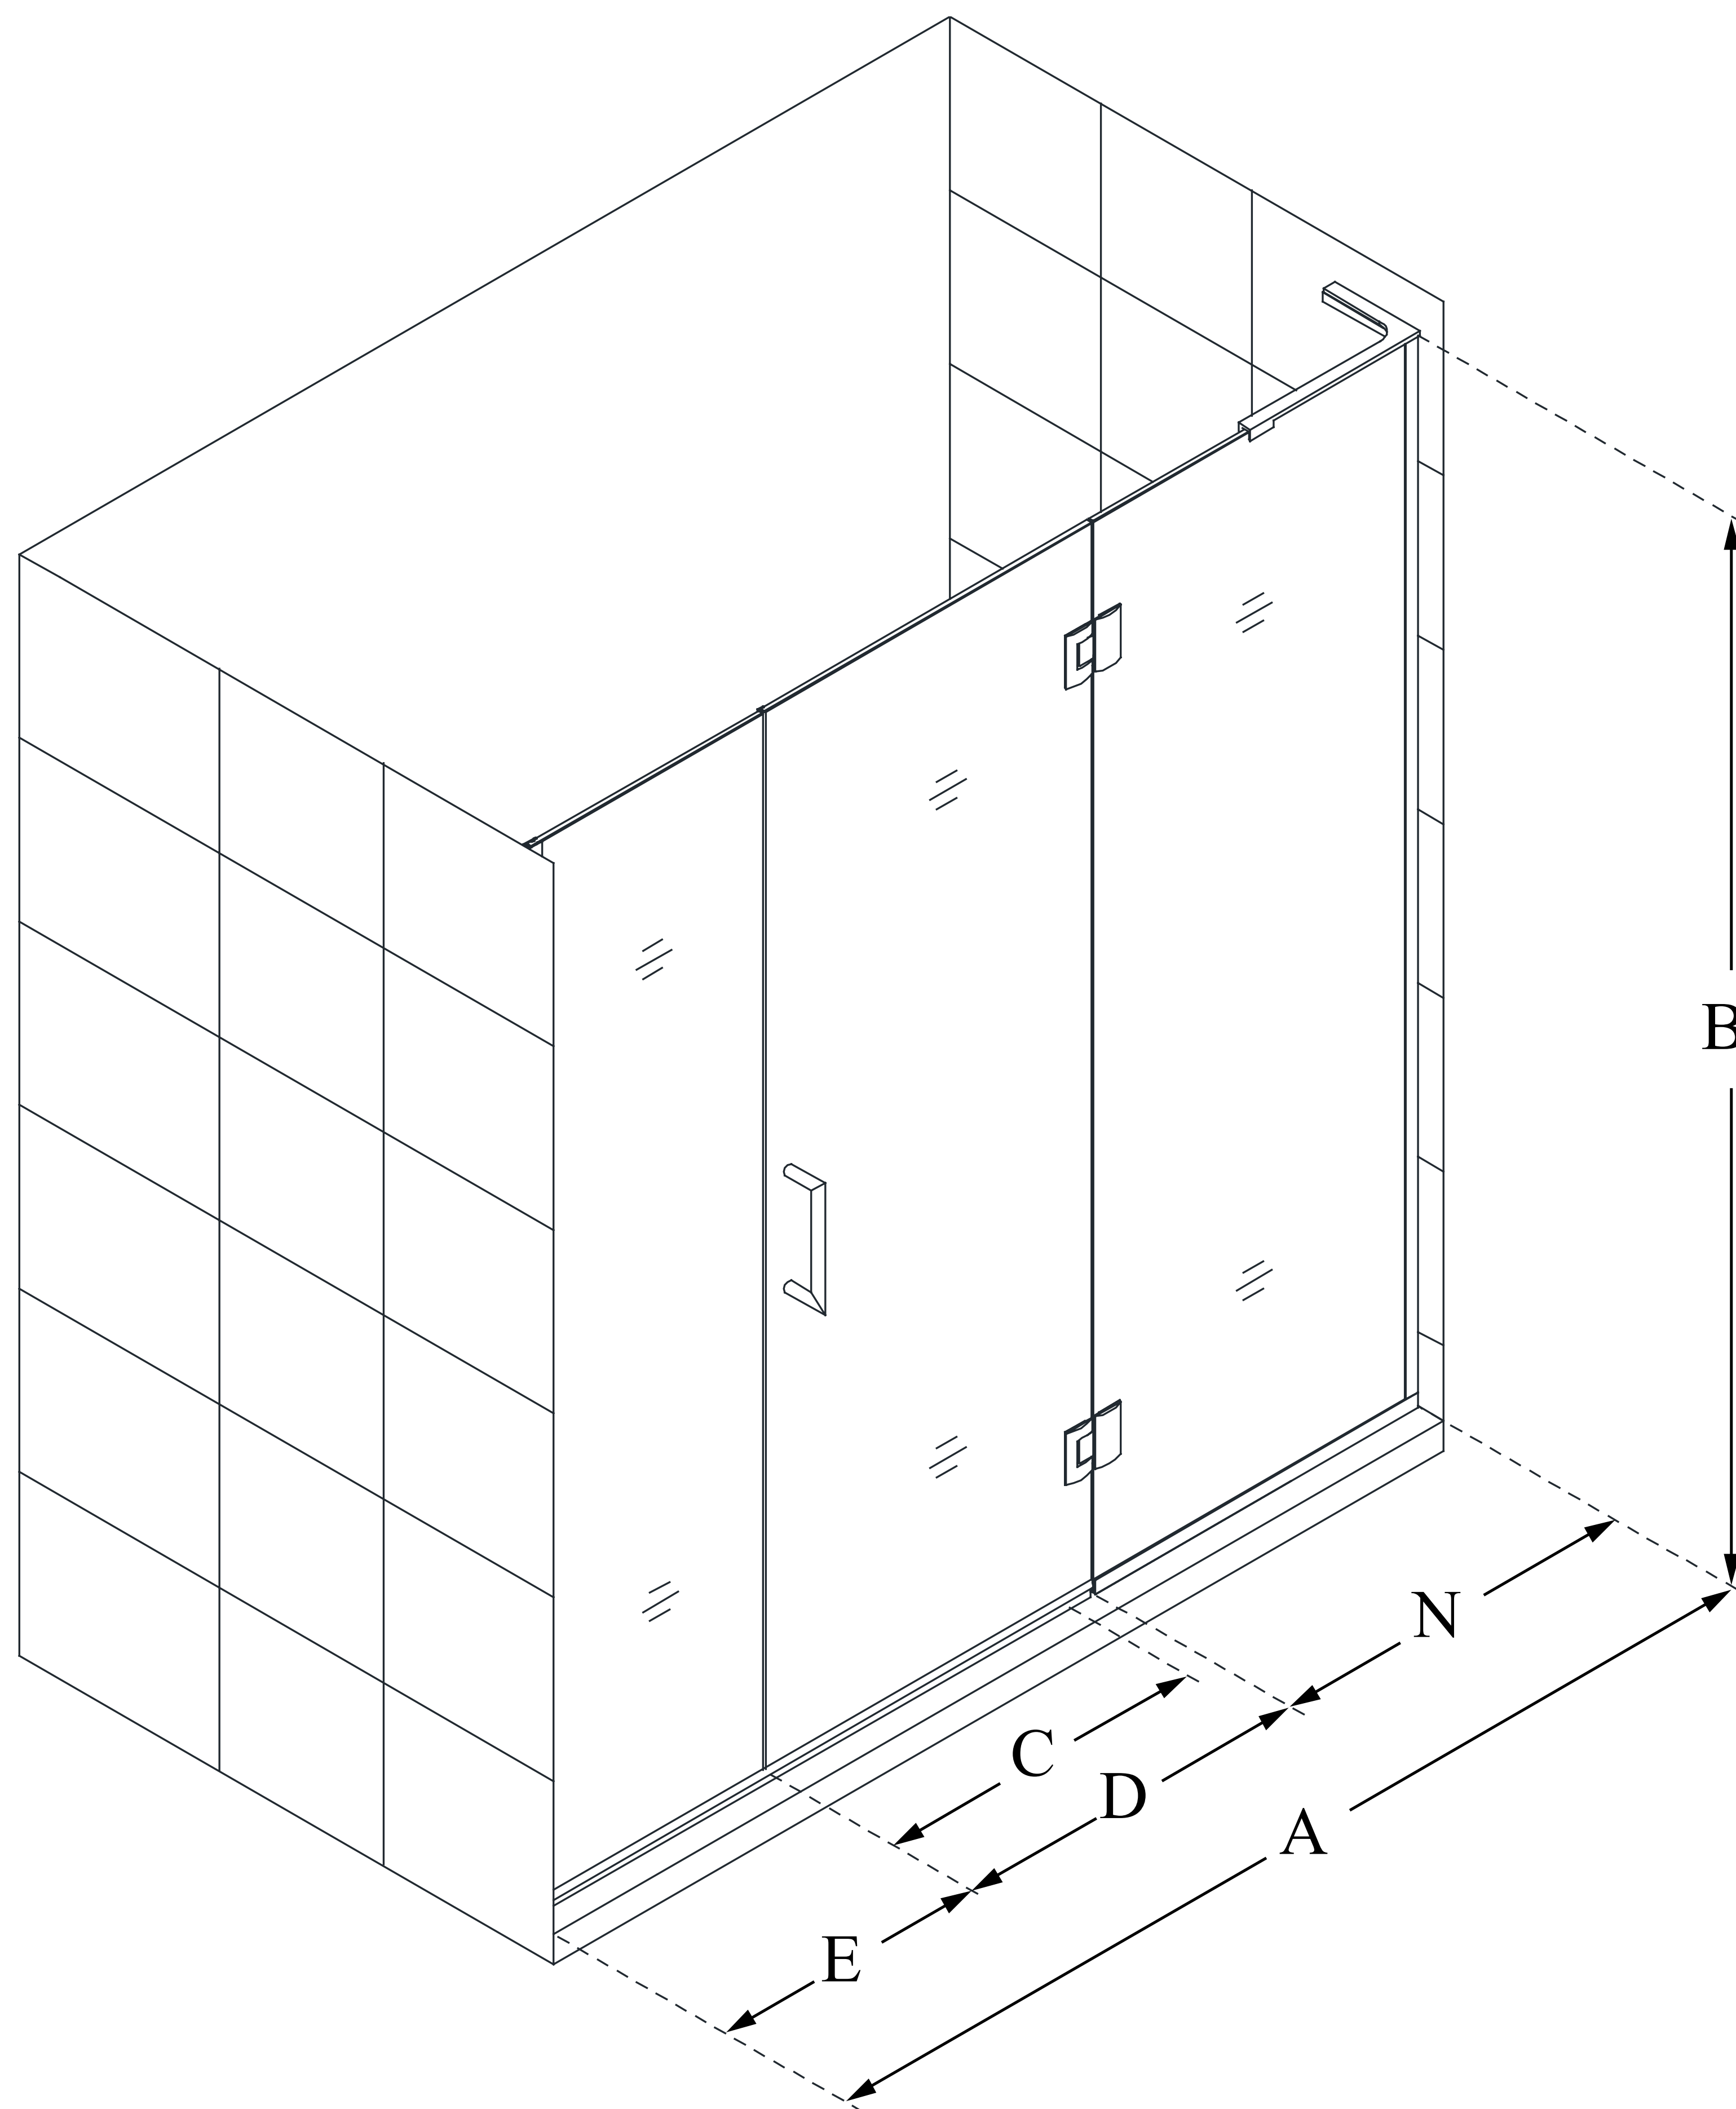

D32606572

UNIDOOR-X

DreamLine Unidoor-X 56 1/2-57
in. W x 72 in. H Frameless Hinged
Shower Door, Clear Glass

SWING DOOR

CONFIGURATION DIMENSIONS:

A: 56 1/2 - 57 in.

MODEL WIDTH

B: 72 in.

MODEL HEIGHT

C: 25 in.

ACCESS WIDTH

D: 26 in.

DOOR WIDTH

E: 6 1/2 in.

INLINE PANEL WIDTH

N: 24 in.

HINGE PANEL WIDTH

DreamLine reserves the right to update or modify the hardware or materials pictured without prior notice for the purpose of product improvement and customer satisfaction.