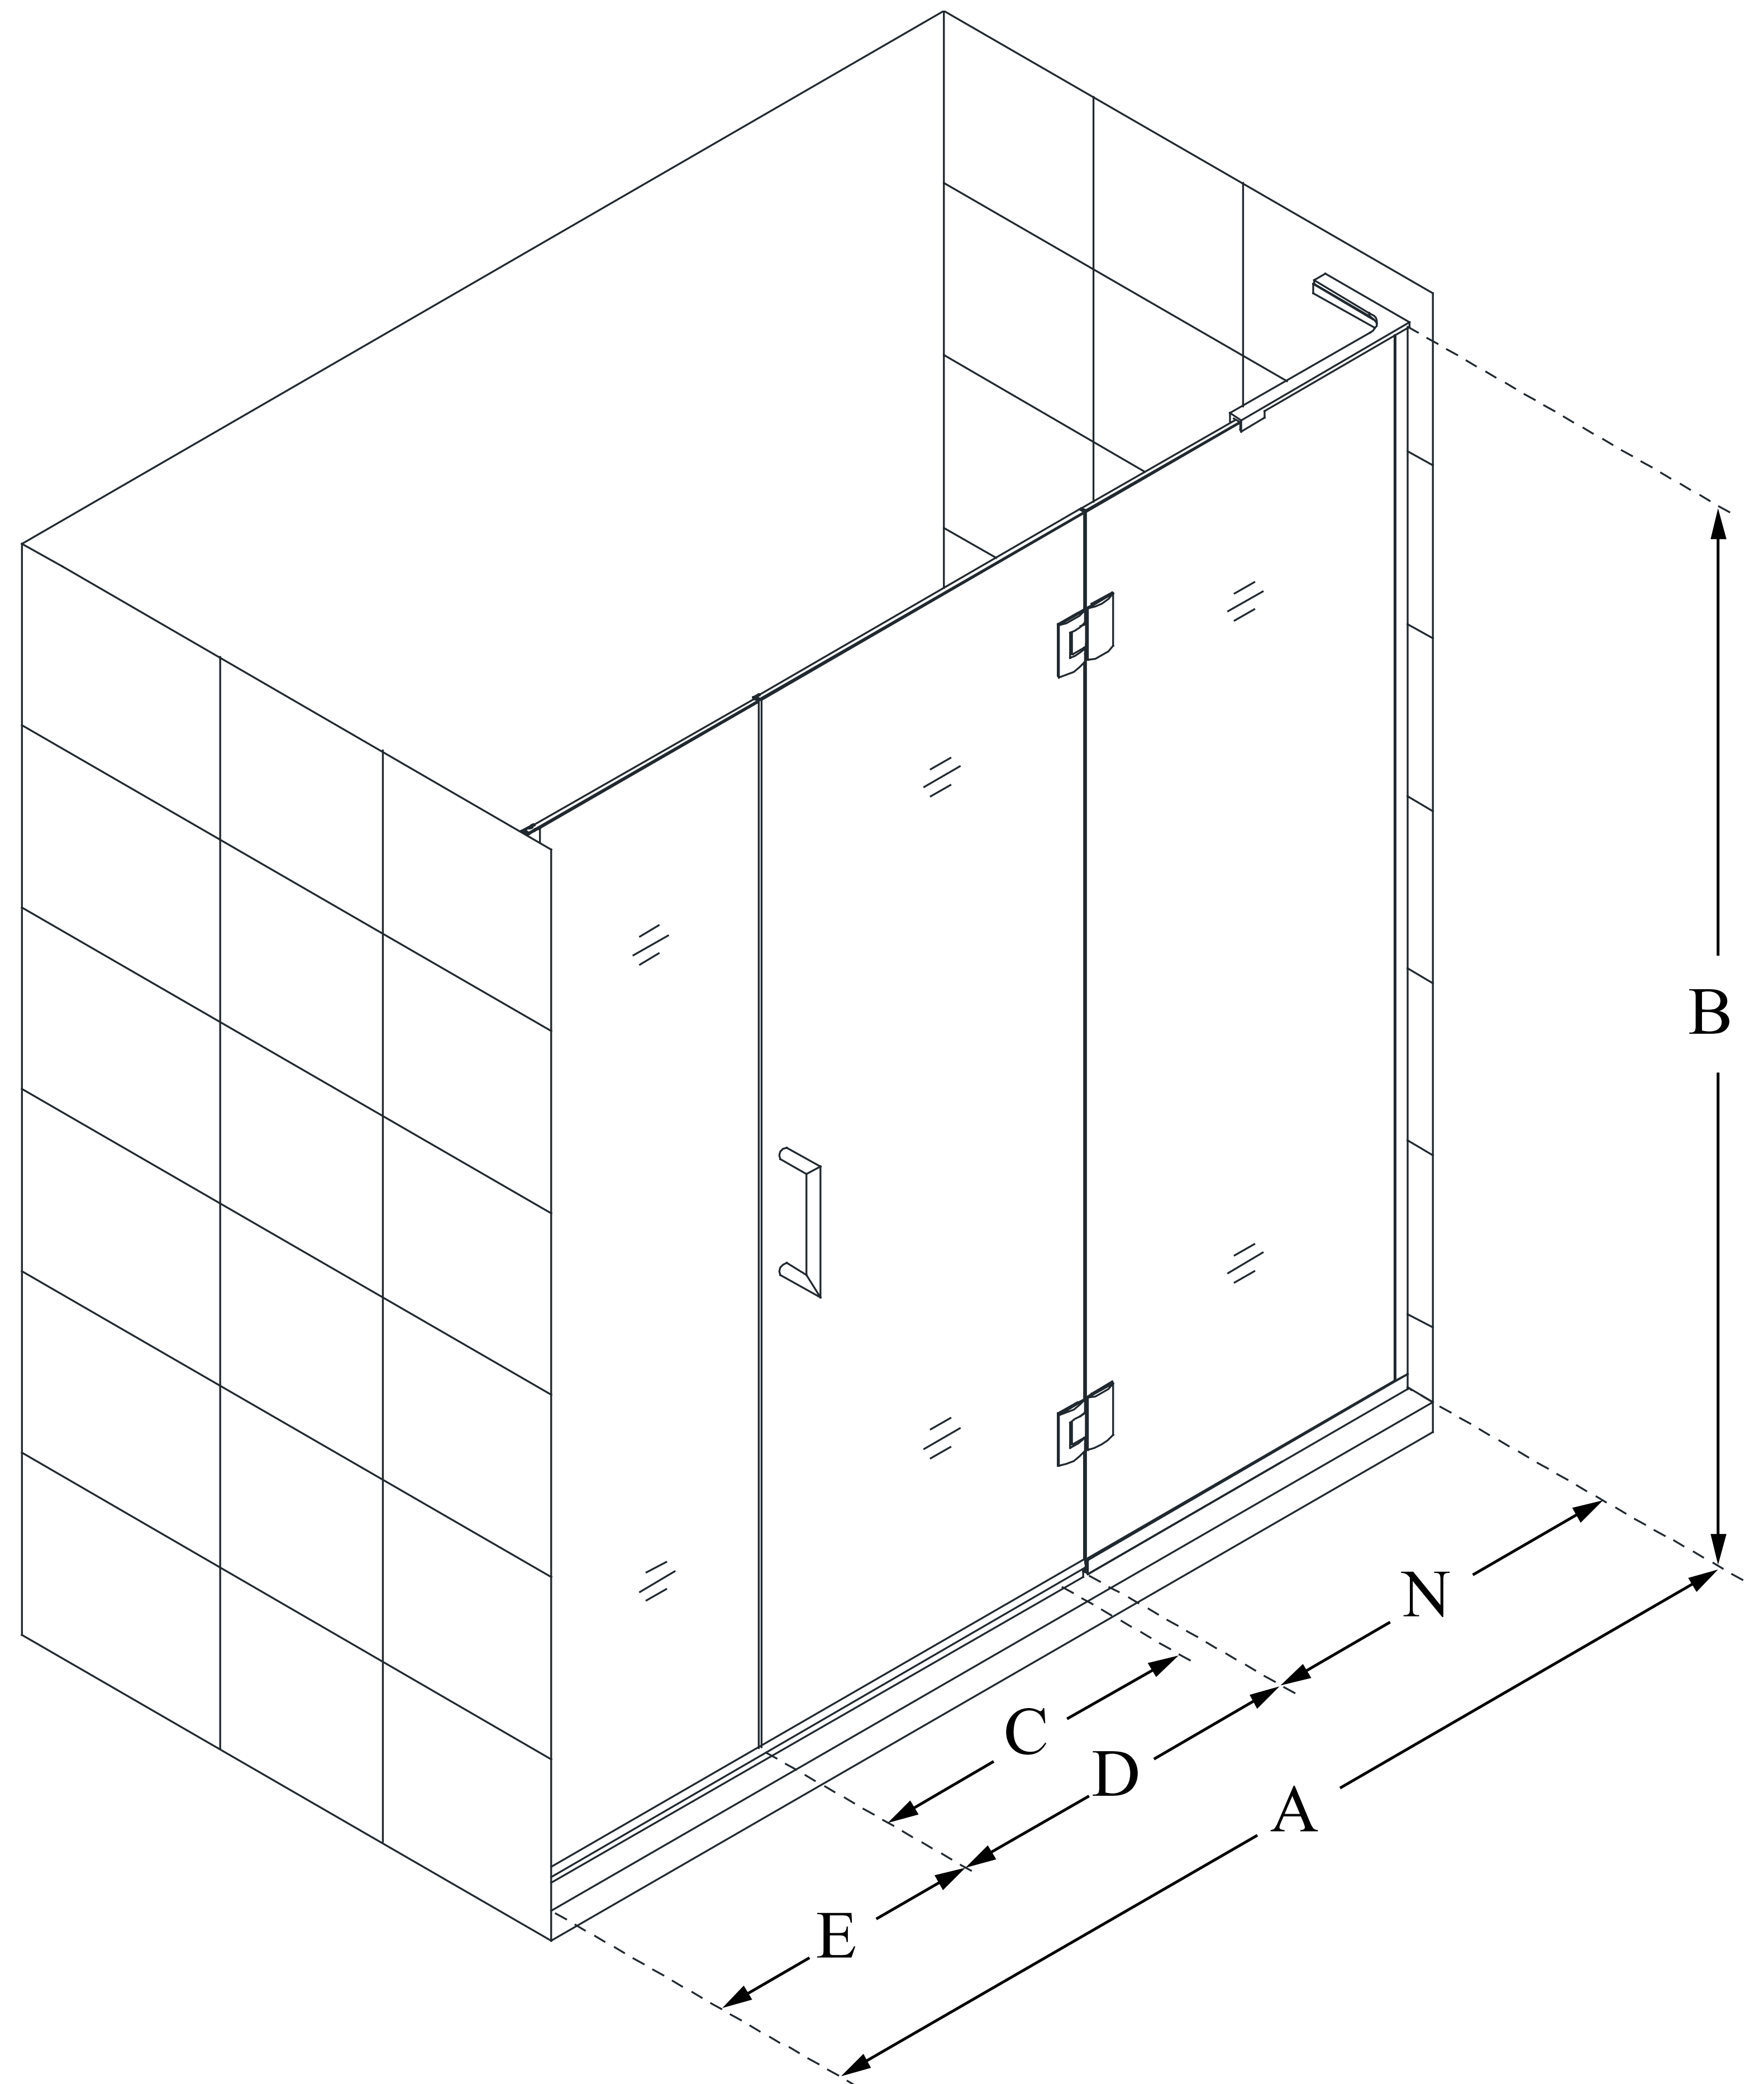

## UNIDOOR-X

DreamLine Unidoor-X 65-65 1/2  
in. W x 72 in. H Frameless Hinged  
Shower Door, Clear Glass

**SWING DOOR**

### CONFIGURATION DIMENSIONS:

**A: 65 - 65 1/2 in.**

MODEL WIDTH

**B: 72 in.**

MODEL HEIGHT

**C: 26 in.**

ACCESS WIDTH

**D: 27 in.**

DOOR WIDTH

**E: 14 in.**

INLINE PANEL WIDTH

**N: 24 in.**

HINGE PANEL WIDTH

DreamLine reserves the right to update or modify the hardware or materials pictured without prior notice for the purpose of product improvement and customer satisfaction.