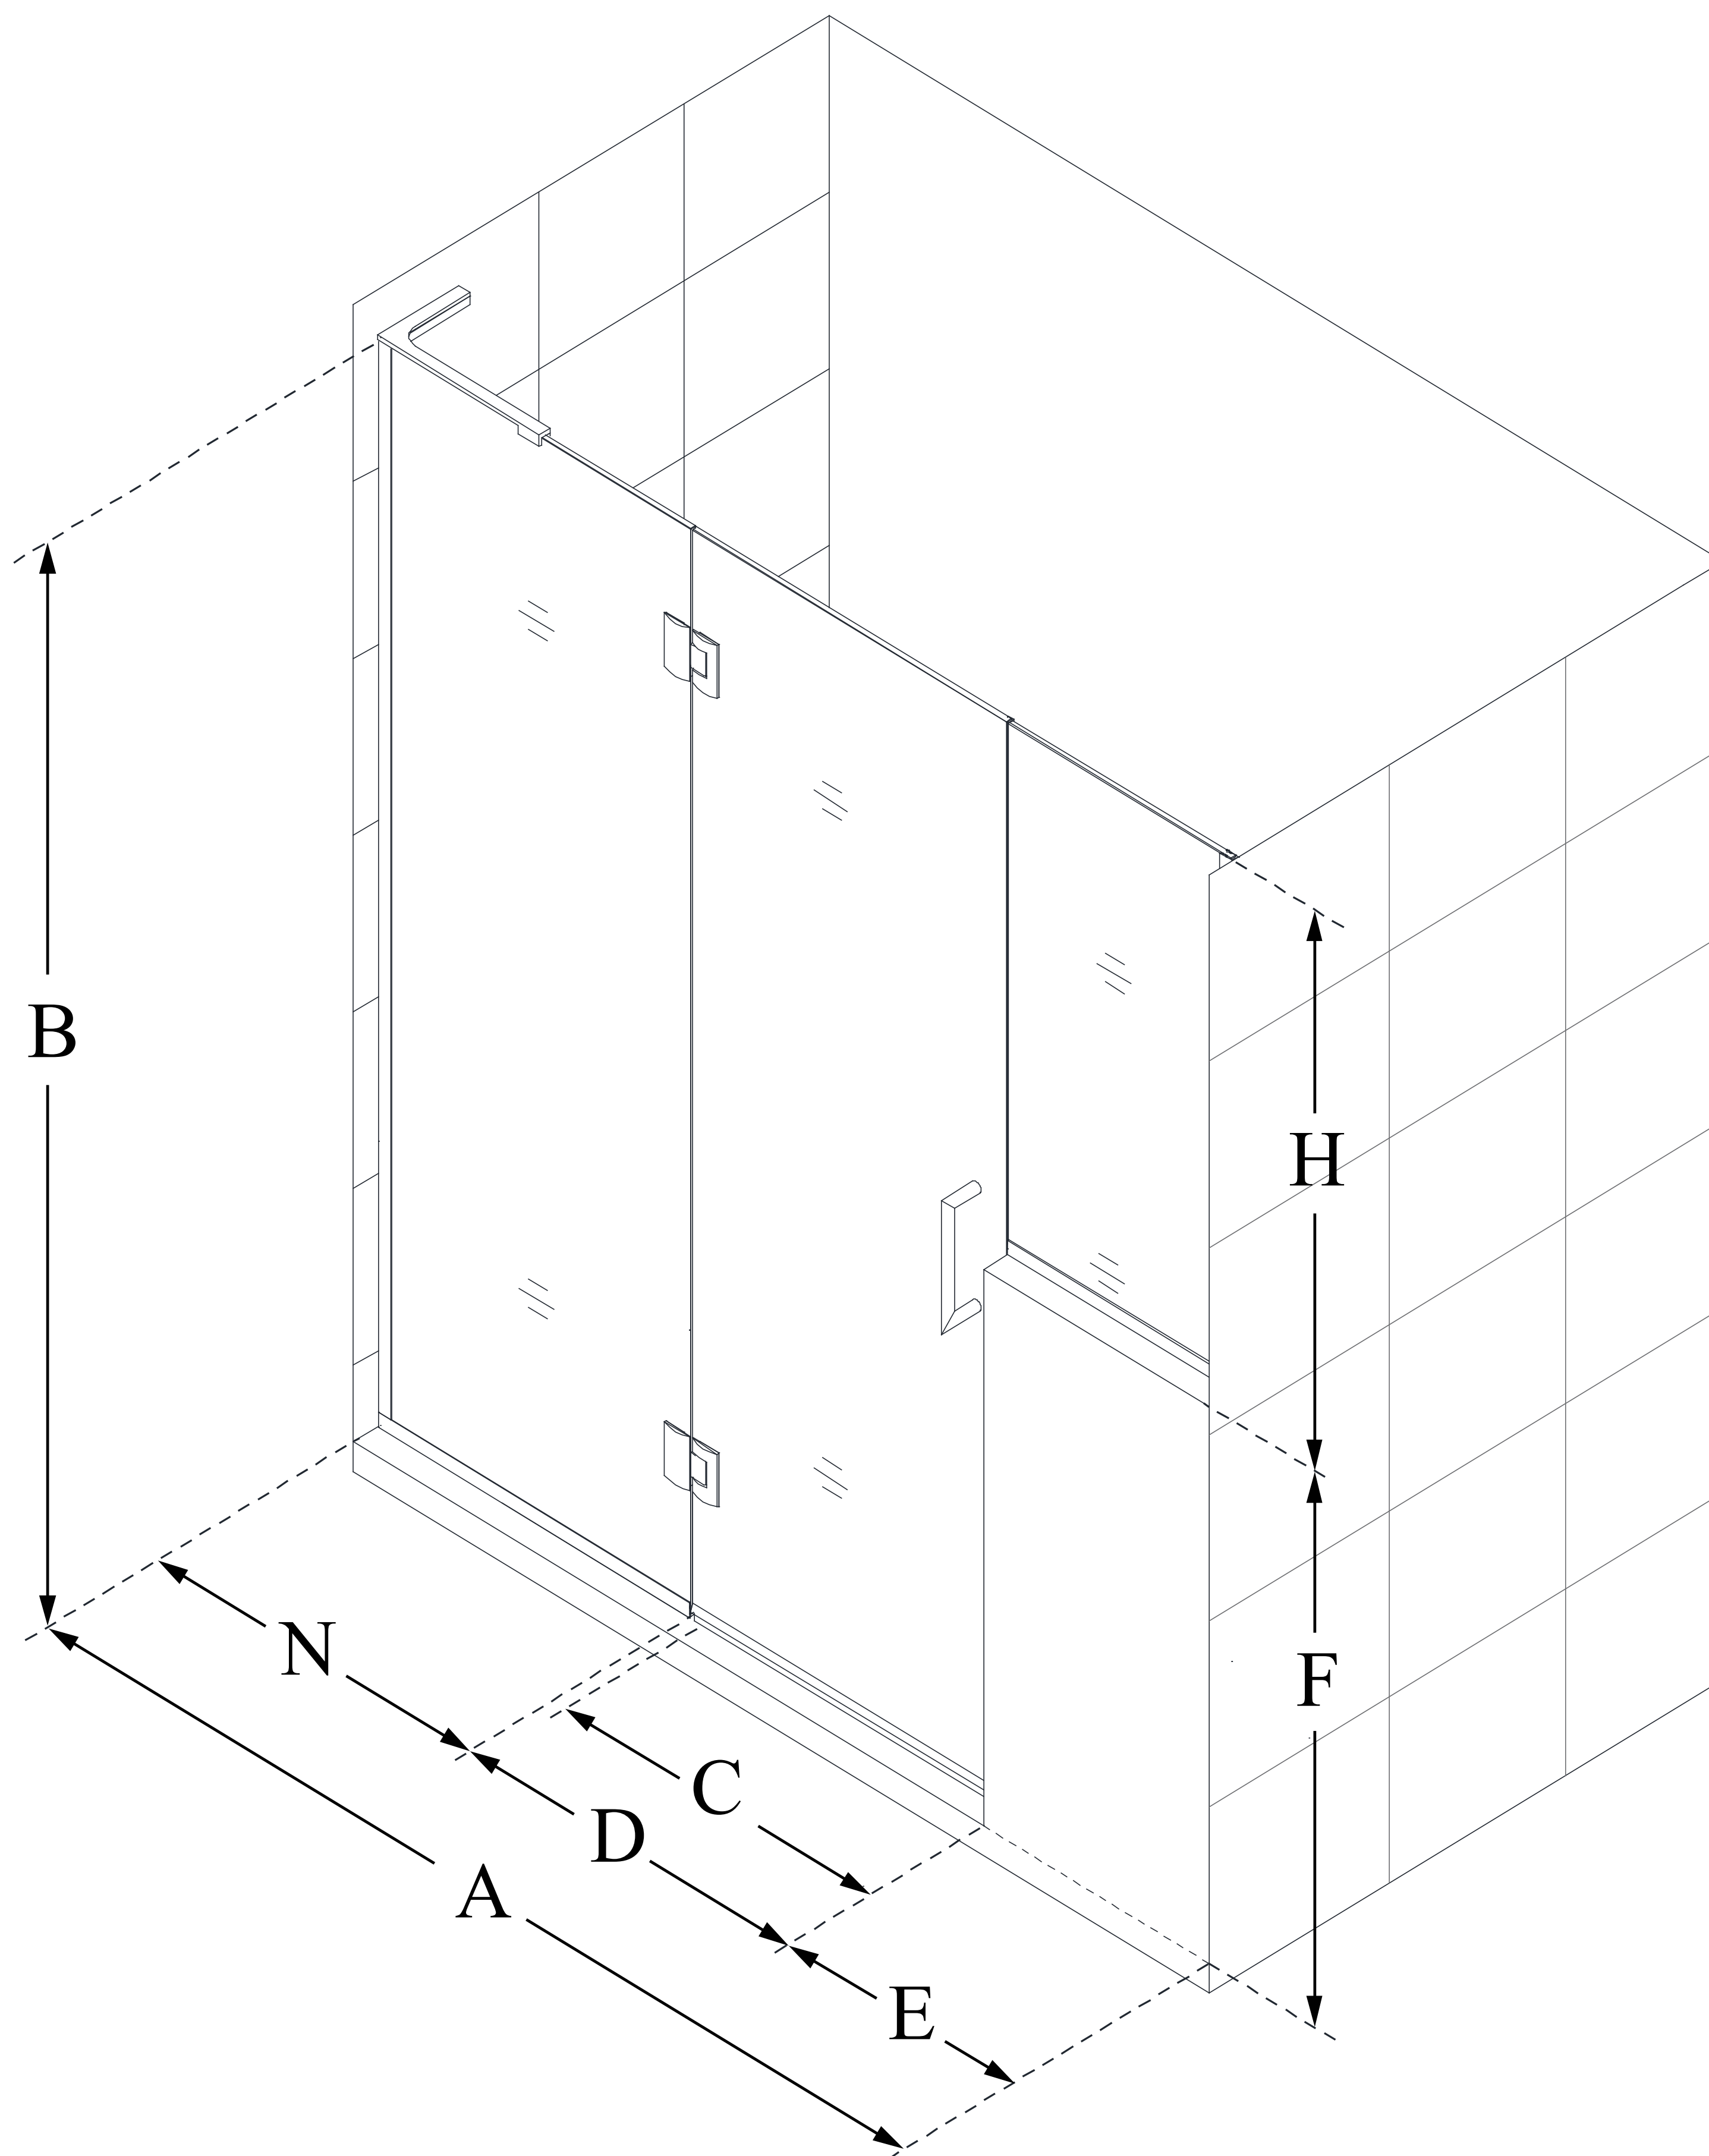

D3242436

UNIDOOR-X

DreamLine Unidoor-X 72-72 1/2
in. W x 72 in. H Frameless Hinged
Shower Door, Clear Glass

SWING DOOR

CONFIGURATION DIMENSIONS:

A: 72 - 72 1/2 in.

MODEL WIDTH

B: 72 in.

MODEL HEIGHT

C: 23 in.

ACCESS WIDTH

D: 24 in.

DOOR WIDTH

E: 24 in.

INLINE PANEL WIDTH

F: 36 in.

BUTTRESS WALL HEIGHT

H: 36 in.

BUTTRESS GLASS HEIGHT

N: 24 in.

HINGE PANEL WIDTH

DreamLine reserves the right to update or modify the hardware or materials pictured without prior notice for the purpose of product improvement and customer satisfaction.