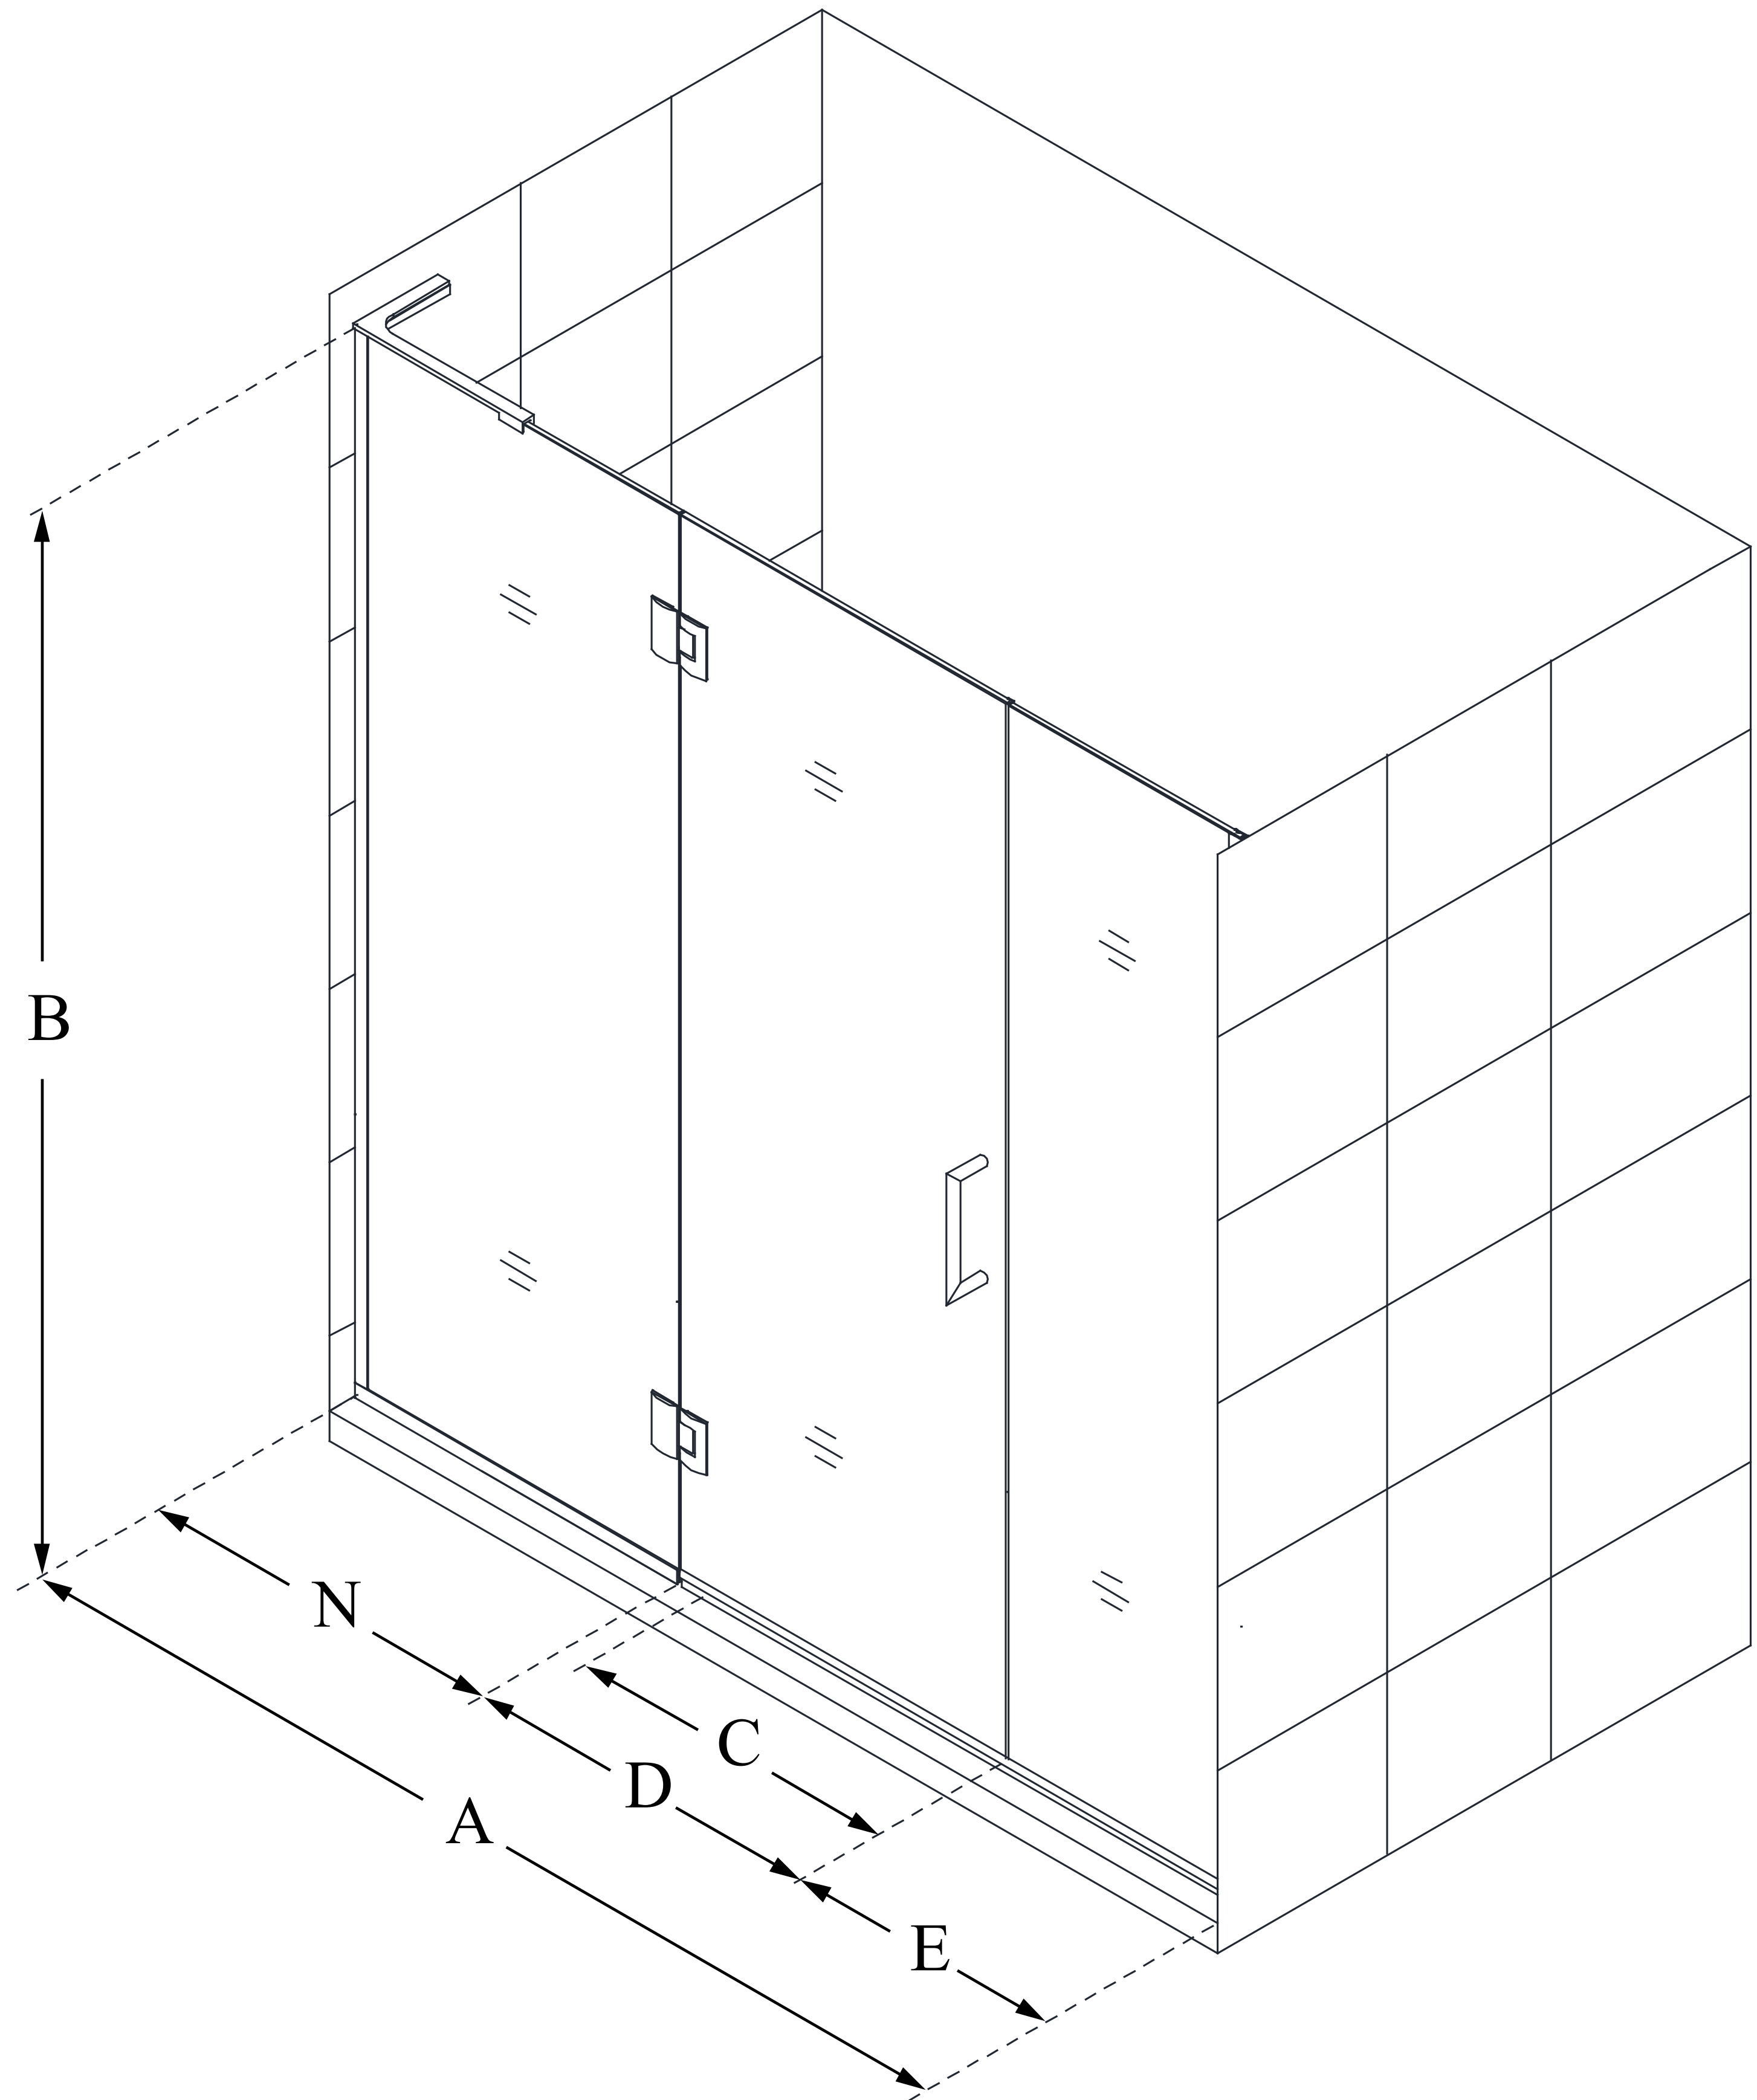

D32914572

UNIDOOR-X

DreamLine Unidoor-X 67 1/2-68
in. W x 72 in. H Frameless Hinged
Shower Door, Clear Glass

SWING DOOR

CONFIGURATION DIMENSIONS:

A: 67 1/2 - 68 in.

MODEL WIDTH

B: 72 in.

MODEL HEIGHT

C: 28 in.

ACCESS WIDTH

D: 29 in.

DOOR WIDTH

E: 14 1/2 in.

INLINE PANEL WIDTH

N: 24 in.

HINGE PANEL WIDTH

DreamLine reserves the right to update or modify the hardware or materials pictured without prior notice for the purpose of product improvement and customer satisfaction.