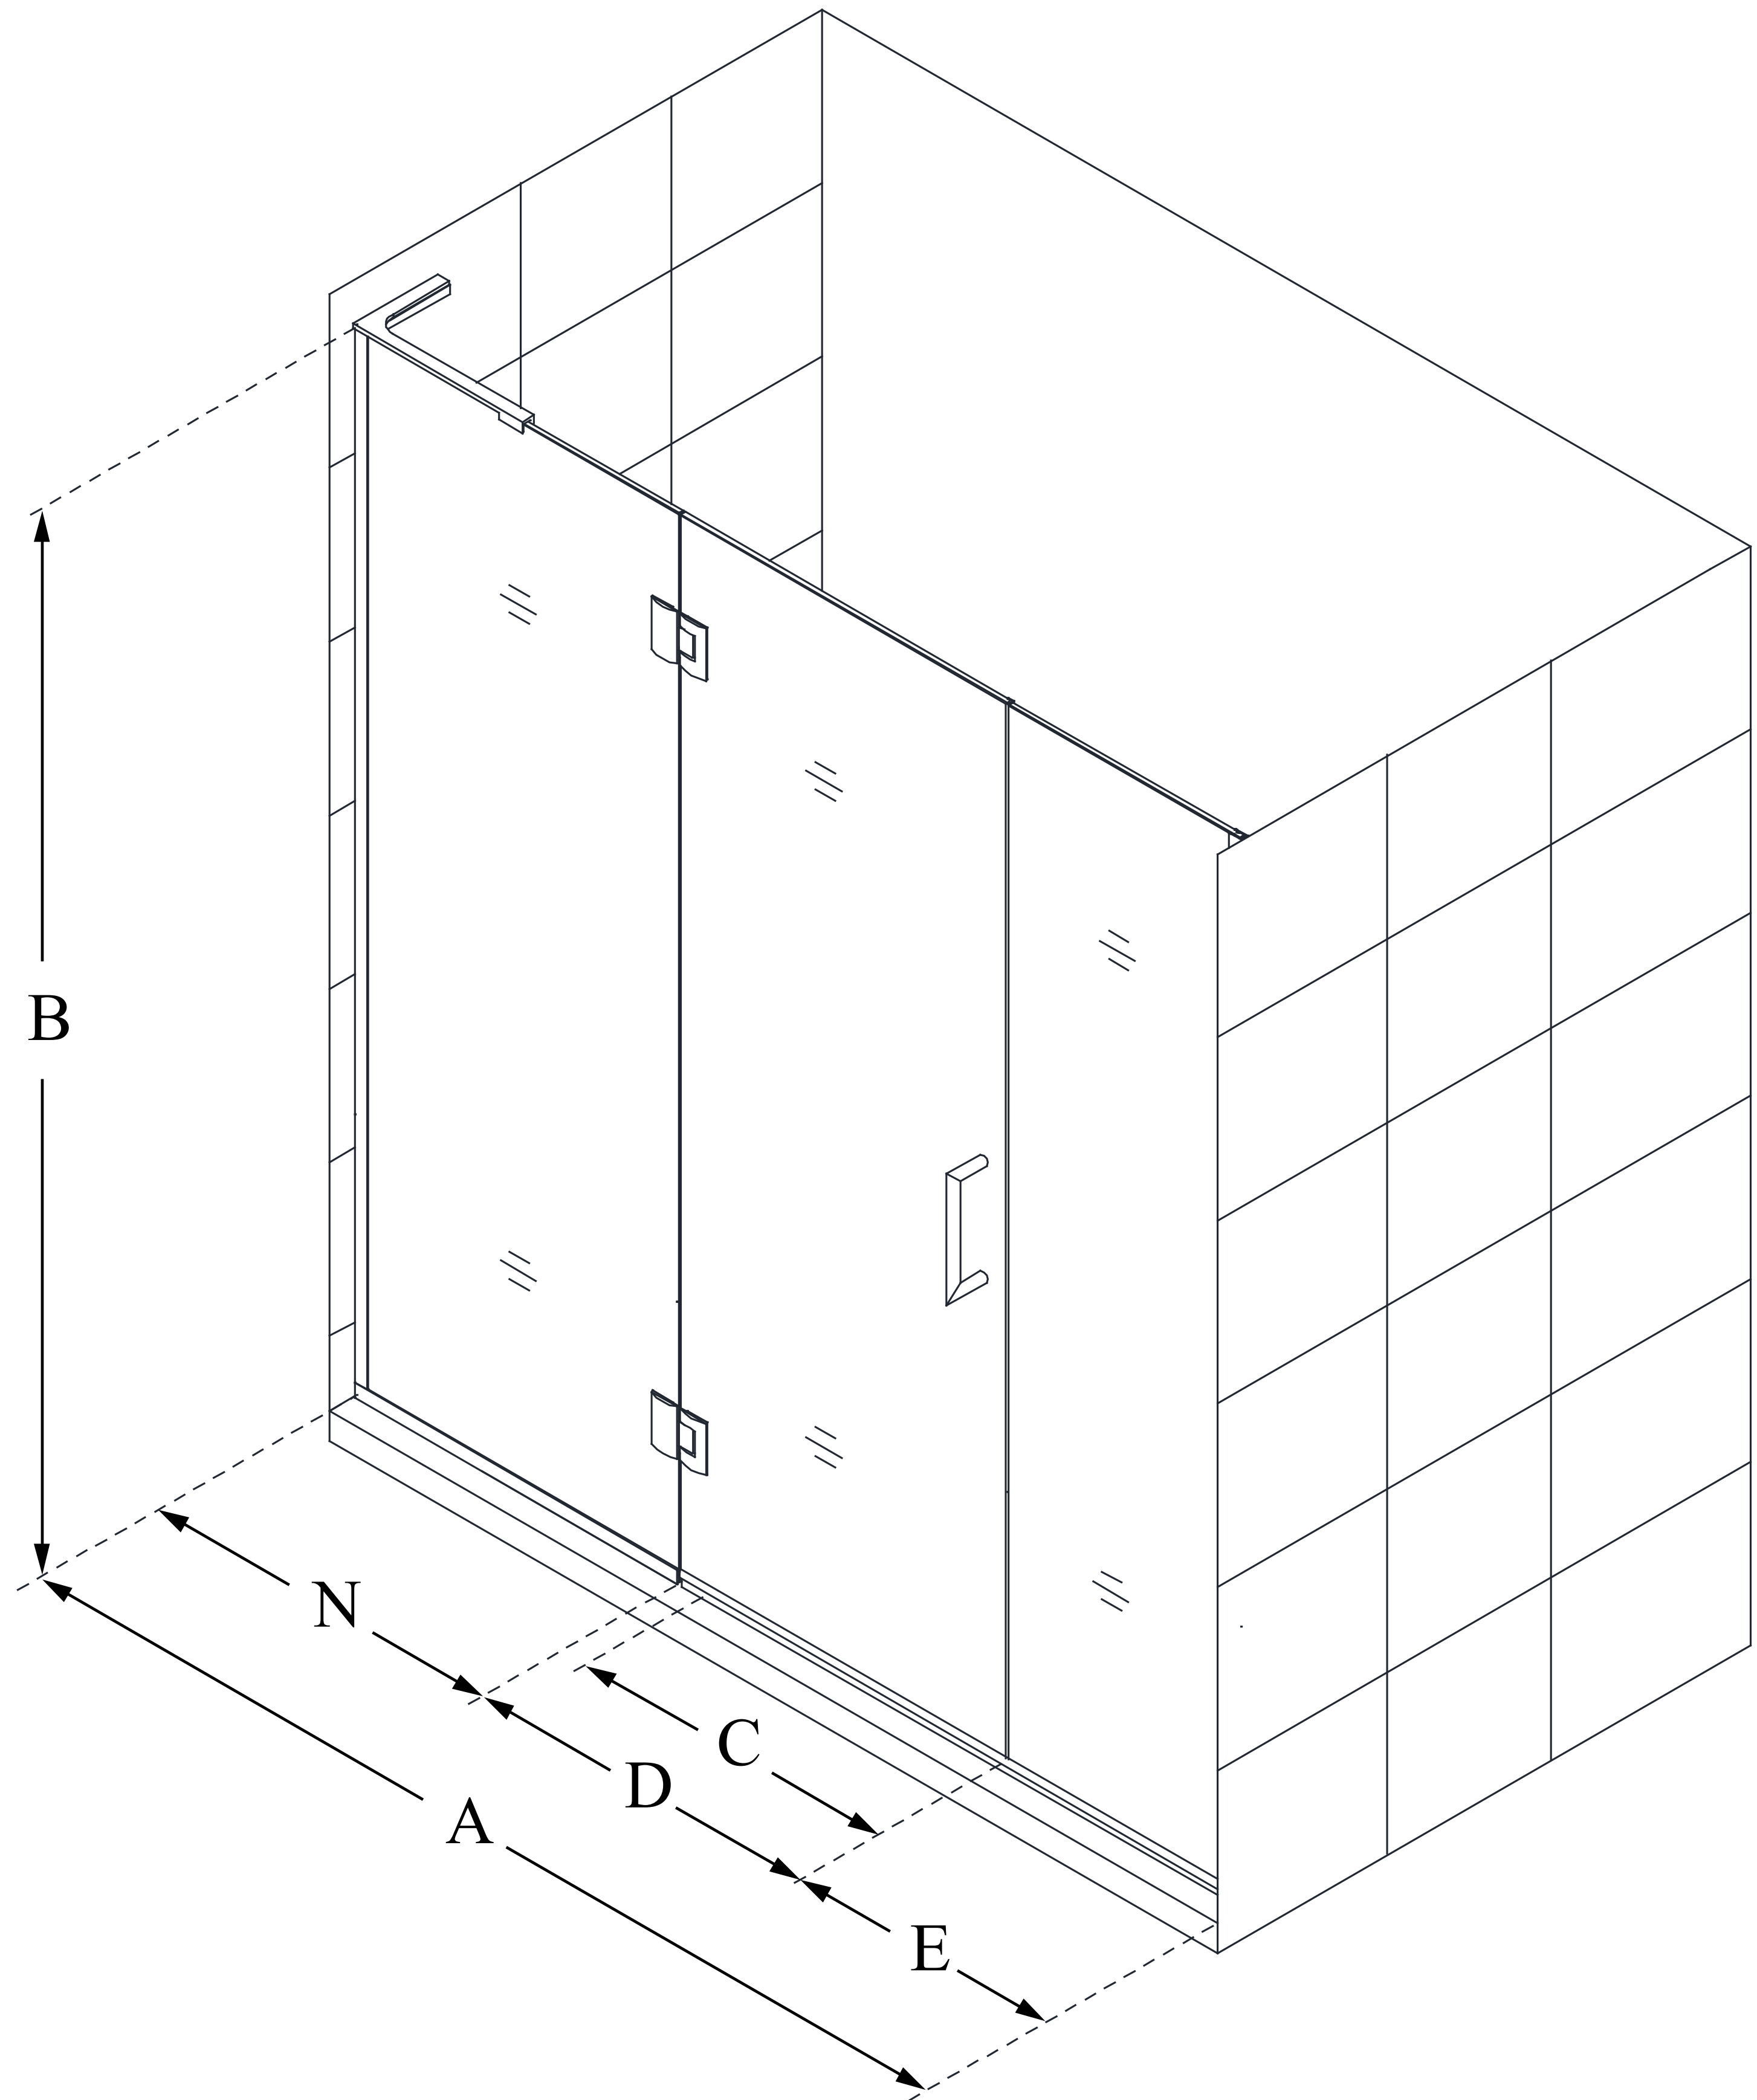

D32814572

UNIDOOR-X

DreamLine Unidoor-X 66 1/2-67
in. W x 72 in. H Frameless Hinged
Shower Door, Clear Glass

SWING DOOR

CONFIGURATION DIMENSIONS:

A: 66 1/2 - 67 in.

MODEL WIDTH

B: 72 in.

MODEL HEIGHT

C: 27 in.

ACCESS WIDTH

D: 28 in.

DOOR WIDTH

E: 14 1/2 in.

INLINE PANEL WIDTH

N: 24 in.

HINGE PANEL WIDTH

DreamLine reserves the right to update or modify the hardware or materials pictured without prior notice for the purpose of product improvement and customer satisfaction.