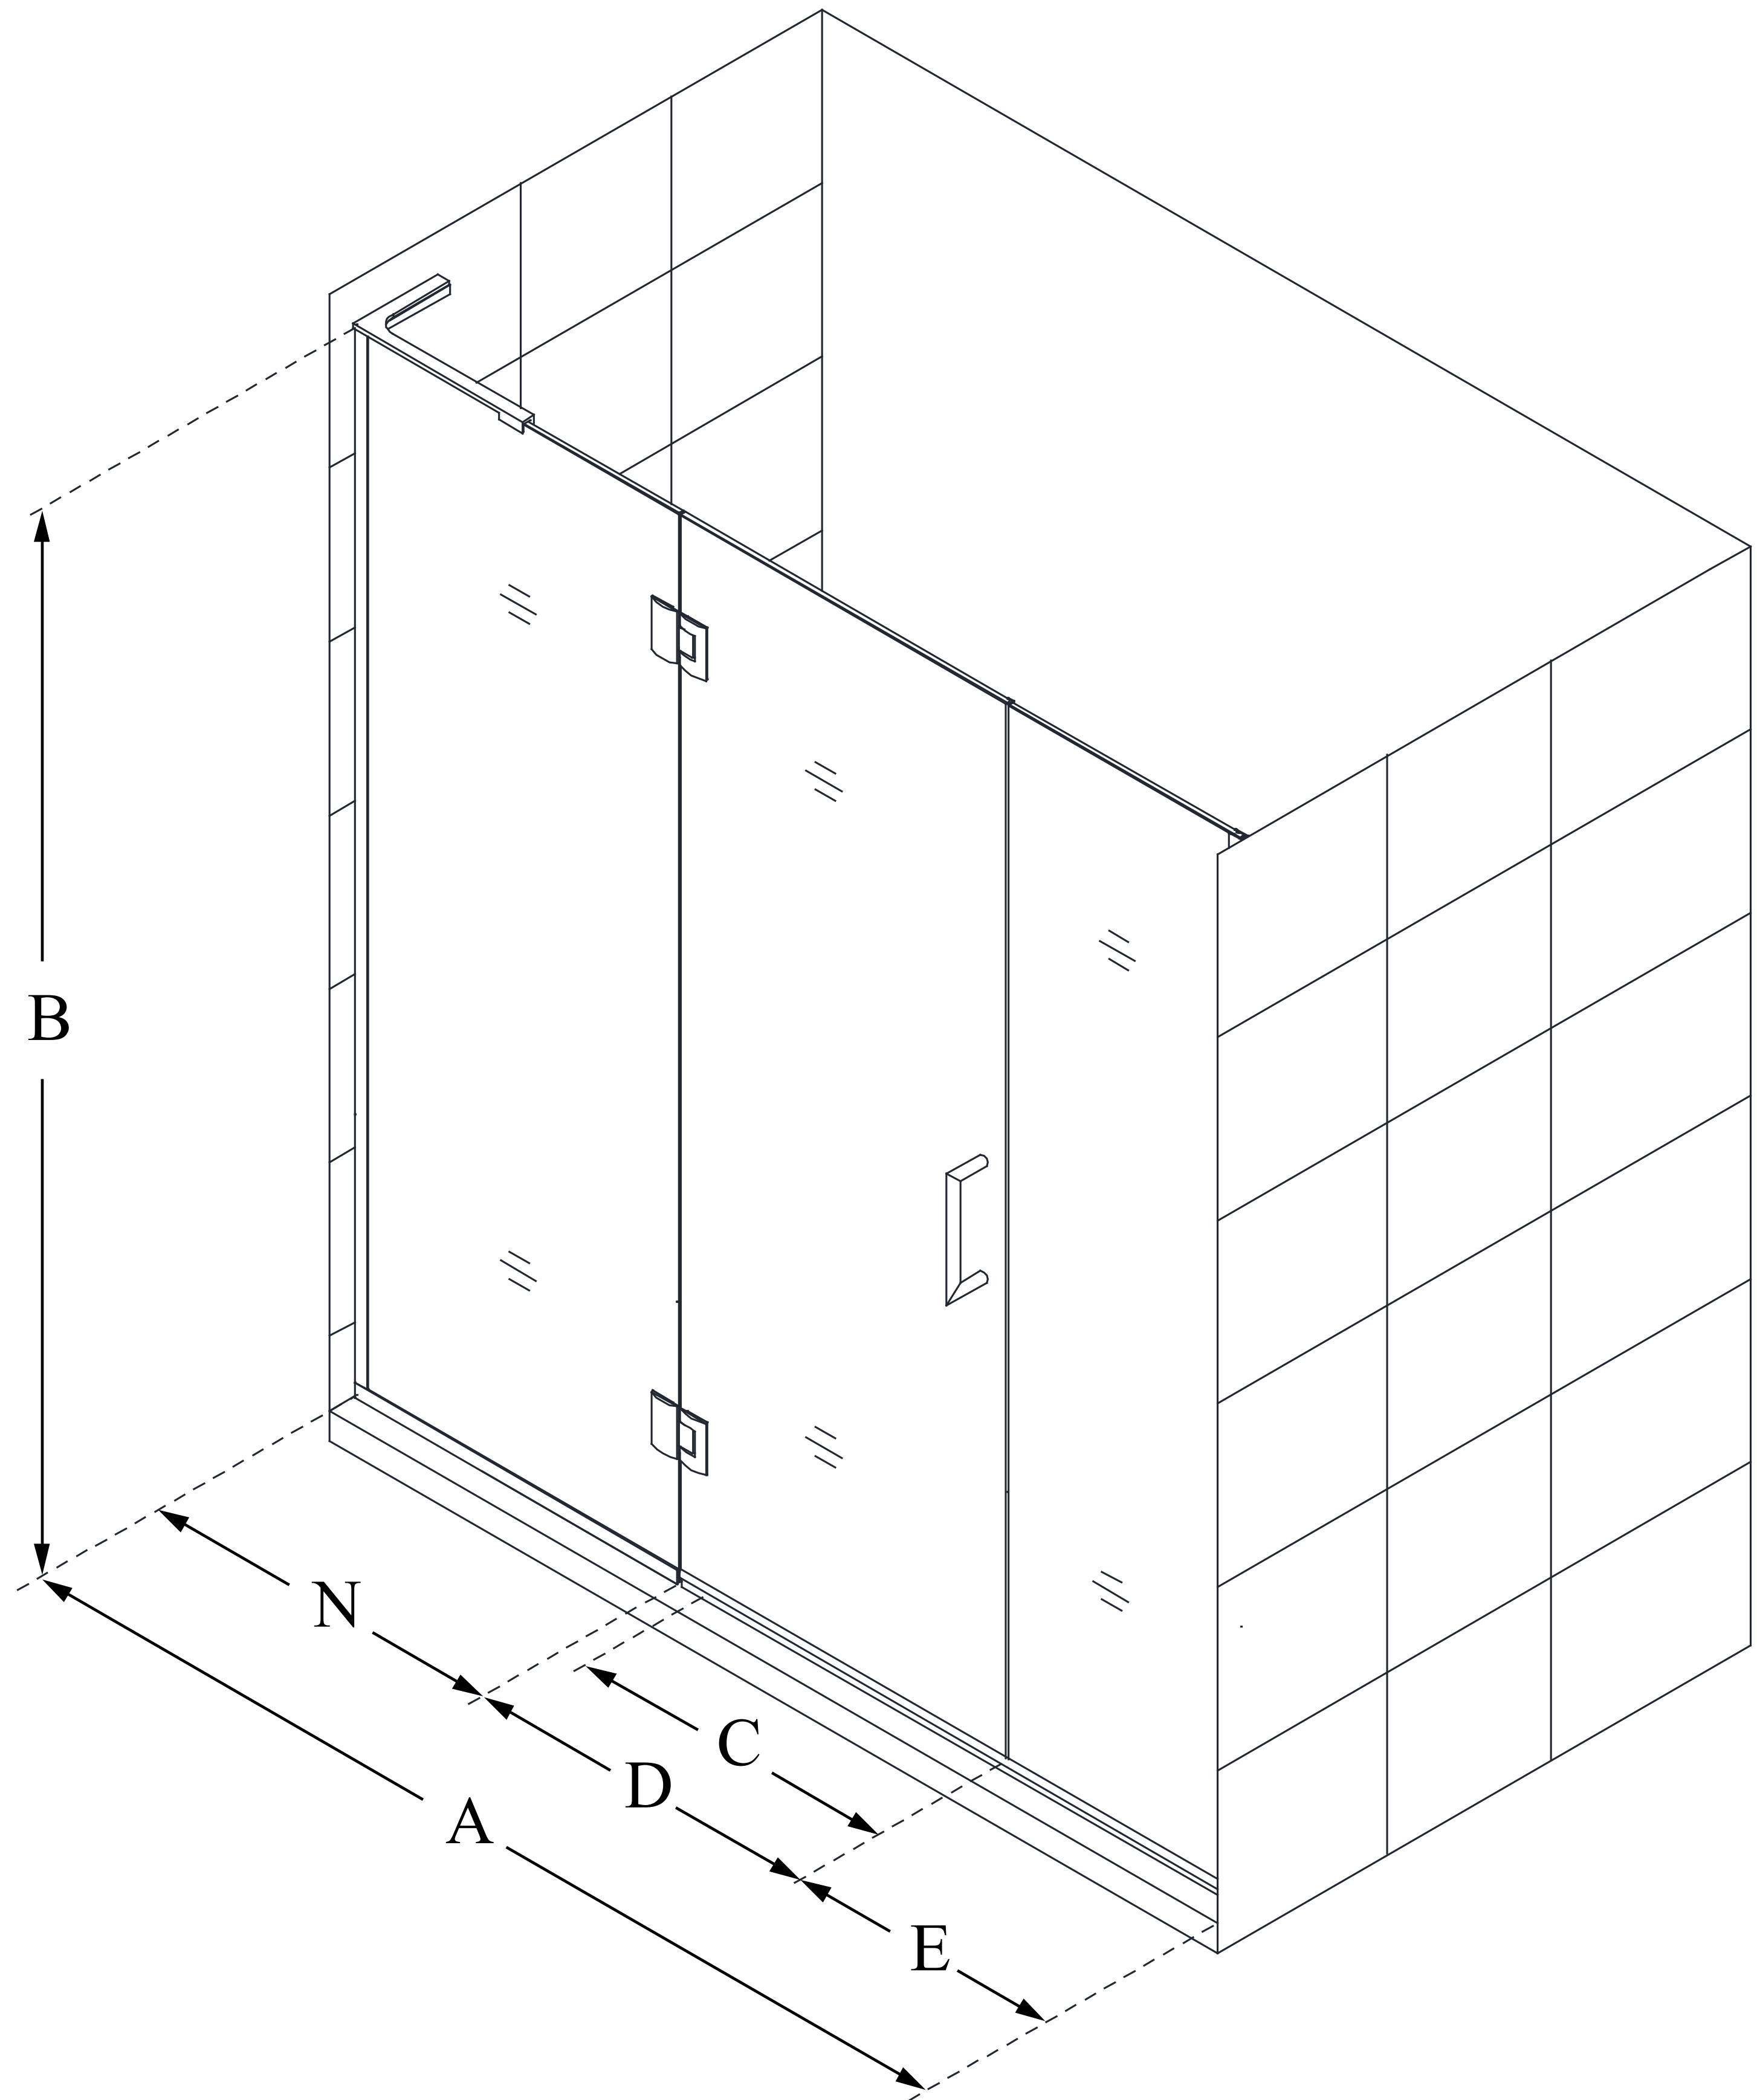

D3301472

UNIDOOR-X

DreamLine Unidoor-X 68-68 1/2
in. W x 72 in. H Frameless Hinged
Shower Door, Clear Glass

SWING DOOR

CONFIGURATION DIMENSIONS:

A: 68 - 68 1/2 in.

MODEL WIDTH

B: 72 in.

MODEL HEIGHT

C: 29 in.

ACCESS WIDTH

D: 30 in.

DOOR WIDTH

E: 14 in.

INLINE PANEL WIDTH

N: 24 in.

HINGE PANEL WIDTH

DreamLine reserves the right to update or modify the hardware or materials pictured without prior notice for the purpose of product improvement and customer satisfaction.