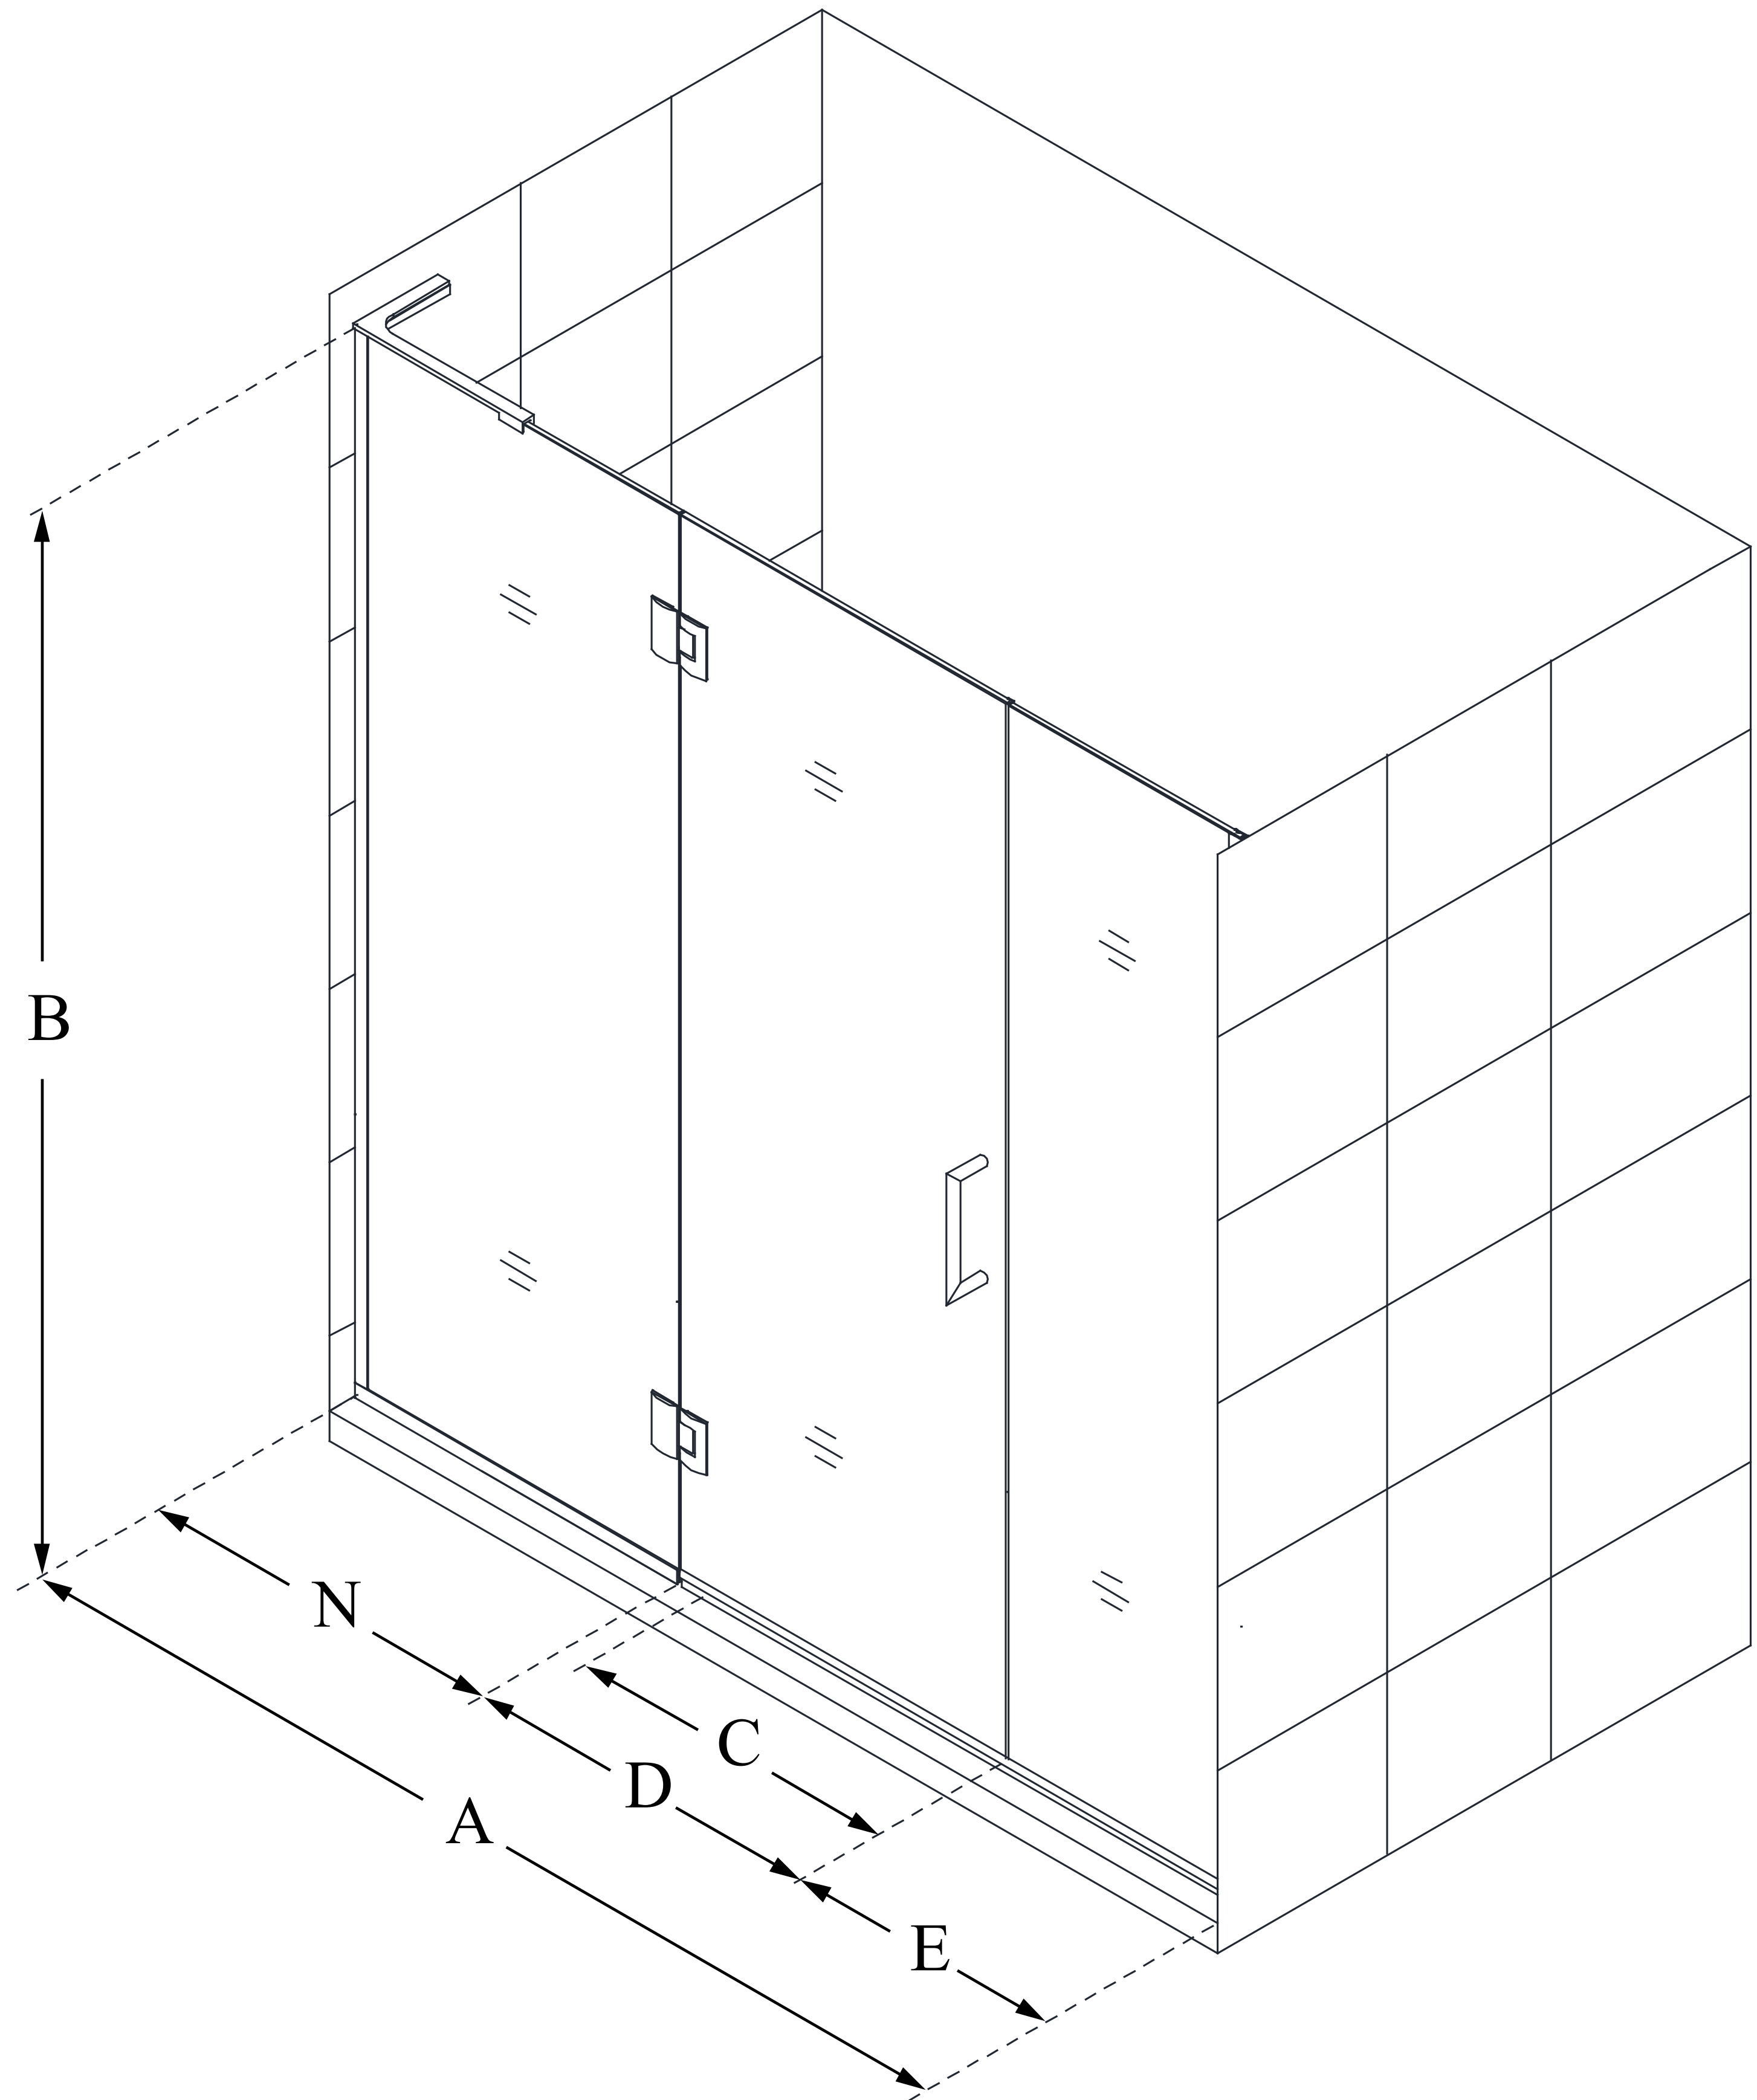

D3300672

UNIDOOR-X

DreamLine Unidoor-X 60-60 1/2
in. W x 72 in. H Frameless Hinged
Shower Door, Clear Glass

SWING DOOR

CONFIGURATION DIMENSIONS:

A: 60 - 60 1/2 in.

MODEL WIDTH

B: 72 in.

MODEL HEIGHT

C: 29 in.

ACCESS WIDTH

D: 30 in.

DOOR WIDTH

E: 6 in.

INLINE PANEL WIDTH

N: 24 in.

HINGE PANEL WIDTH

DreamLine reserves the right to update or modify the hardware or materials pictured without prior notice for the purpose of product improvement and customer satisfaction.