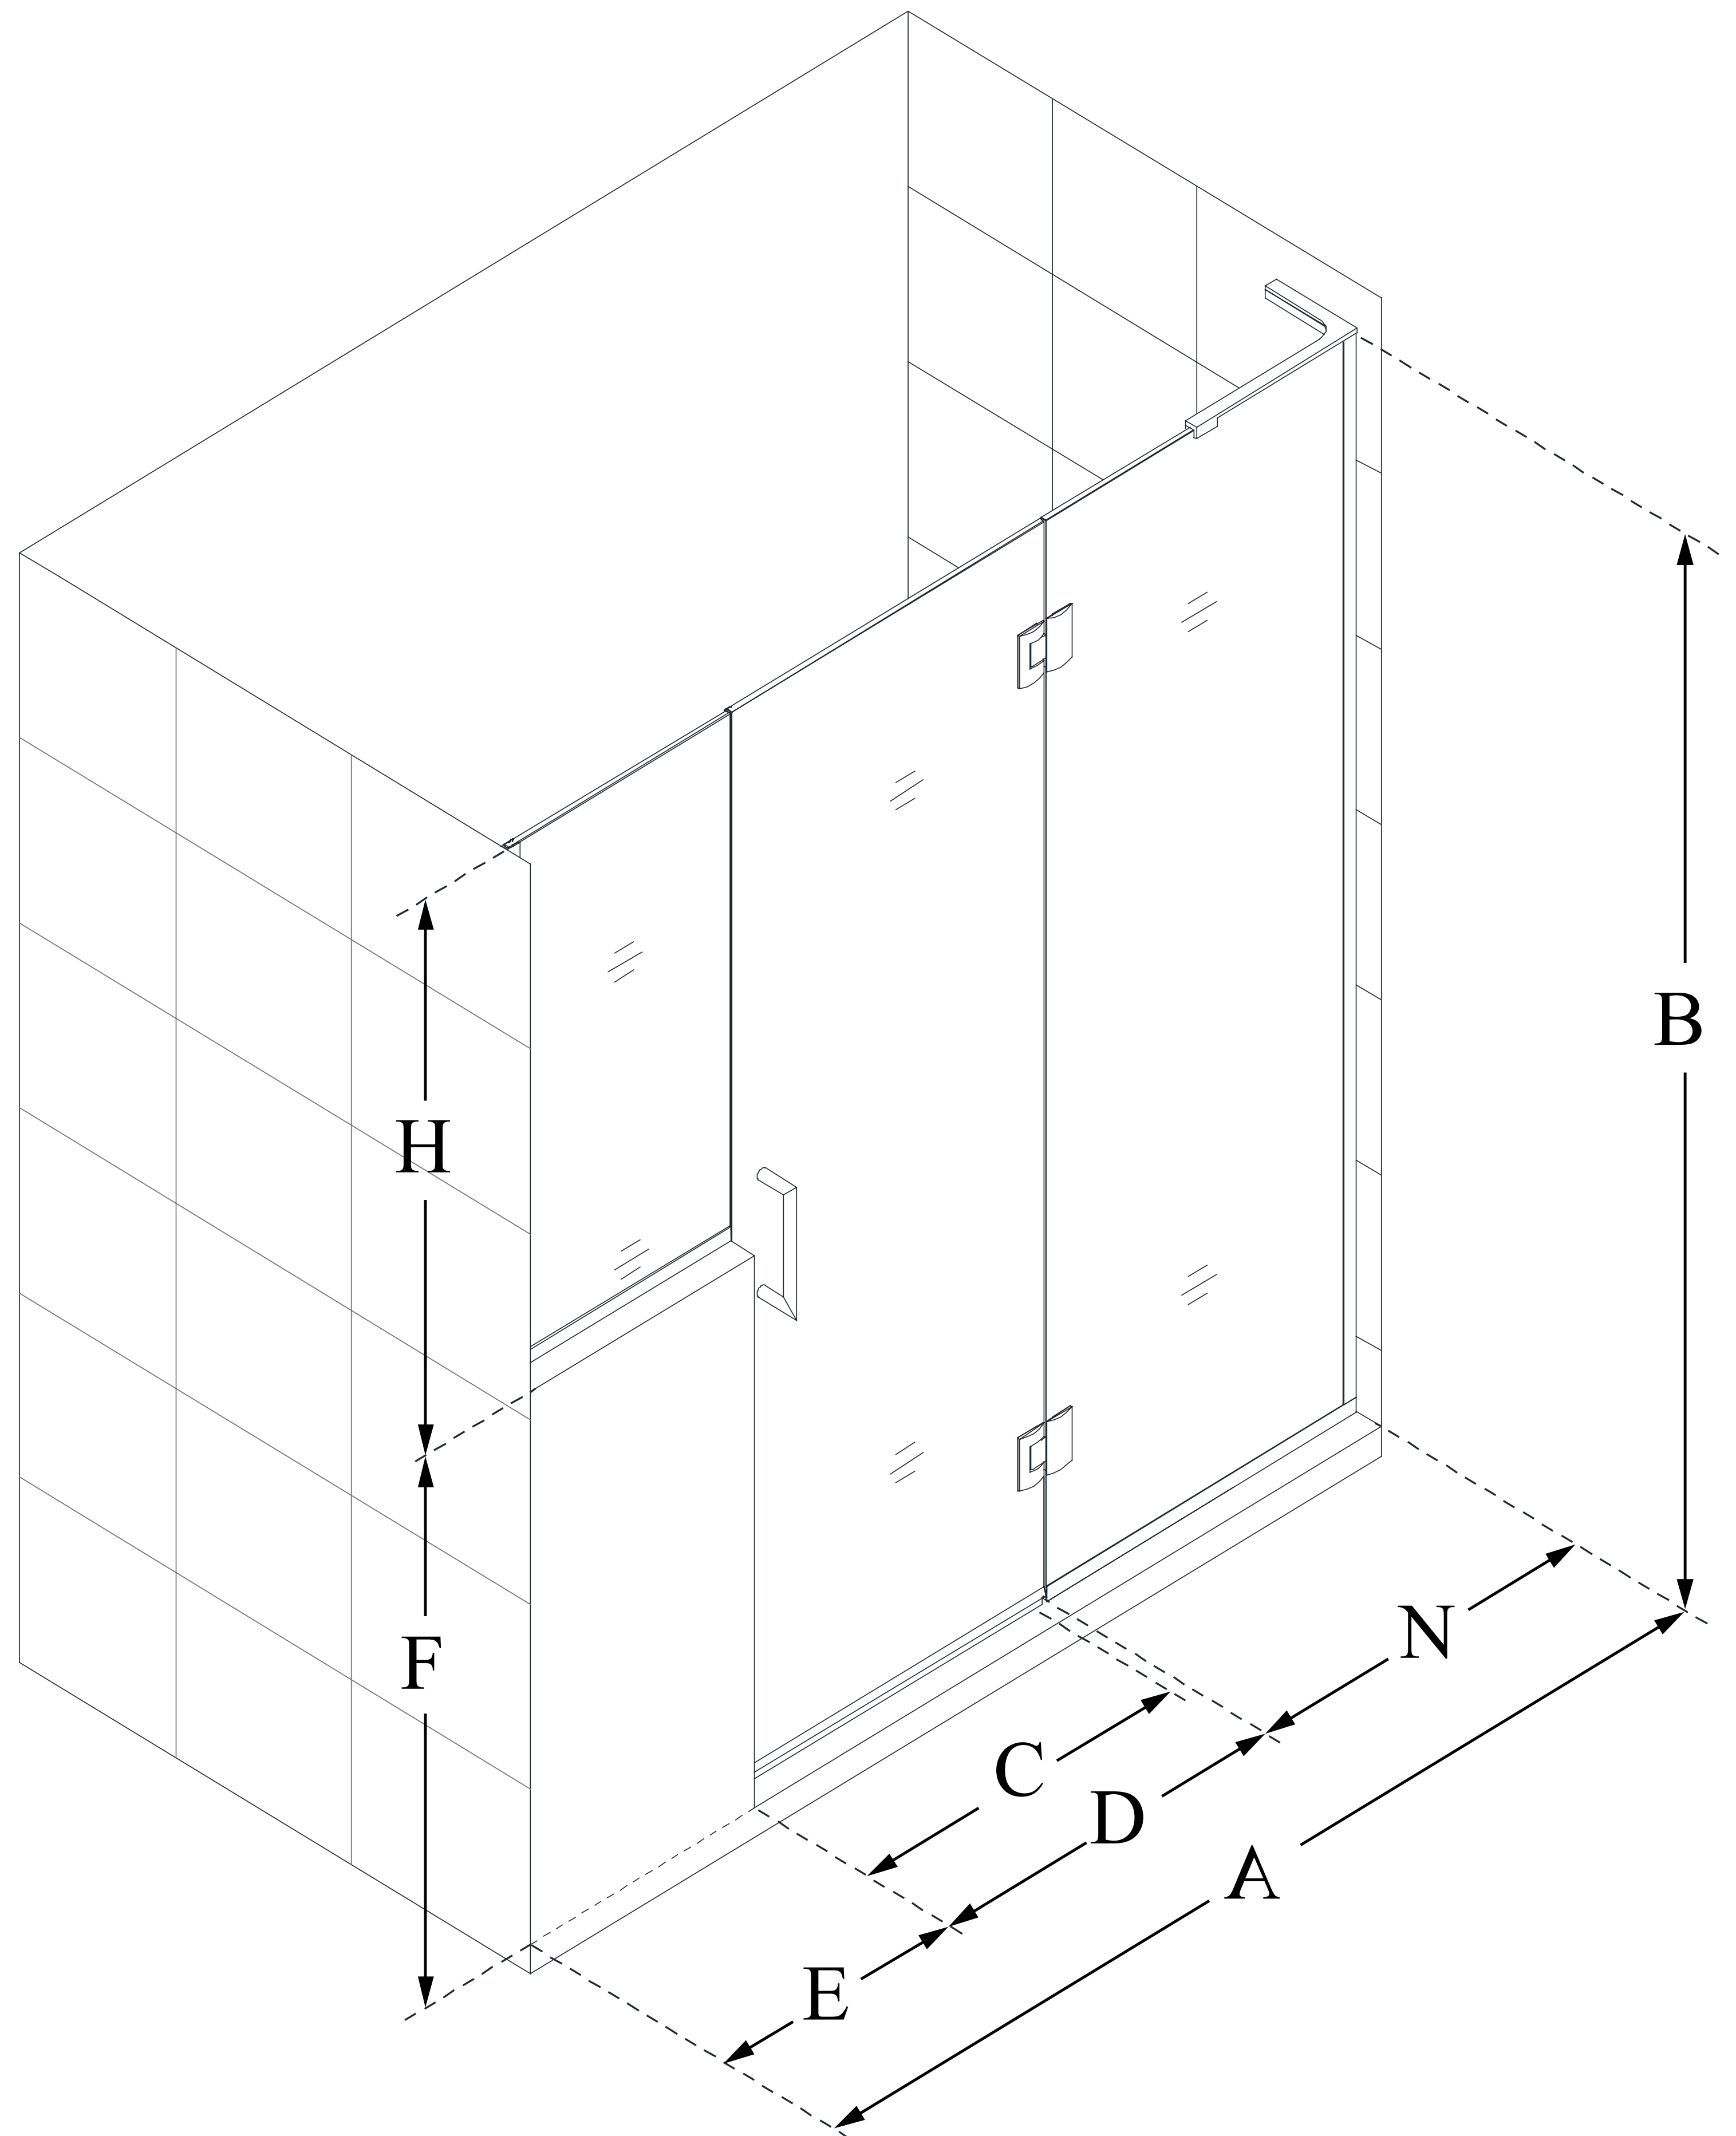

D3242436

UNIDOOR-X

DreamLine Unidoor-X 72-72 1/2
in. W x 72 in. H Frameless Hinged
Shower Door, Clear Glass

SWING DOOR

CONFIGURATION DIMENSIONS:

A: 72 - 72 1/2 in.

MODEL WIDTH

B: 72 in.

MODEL HEIGHT

C: 23 in.

ACCESS WIDTH

D: 24 in.

DOOR WIDTH

E: 24 in.

INLINE PANEL WIDTH

F: 36 in.

BUTTRESS WALL HEIGHT

H: 36 in.

BUTTRESS GLASS HEIGHT

N: 24 in.

HINGE PANEL WIDTH

DreamLine reserves the right to update or modify the hardware or materials pictured without prior notice for the purpose of product improvement and customer satisfaction.