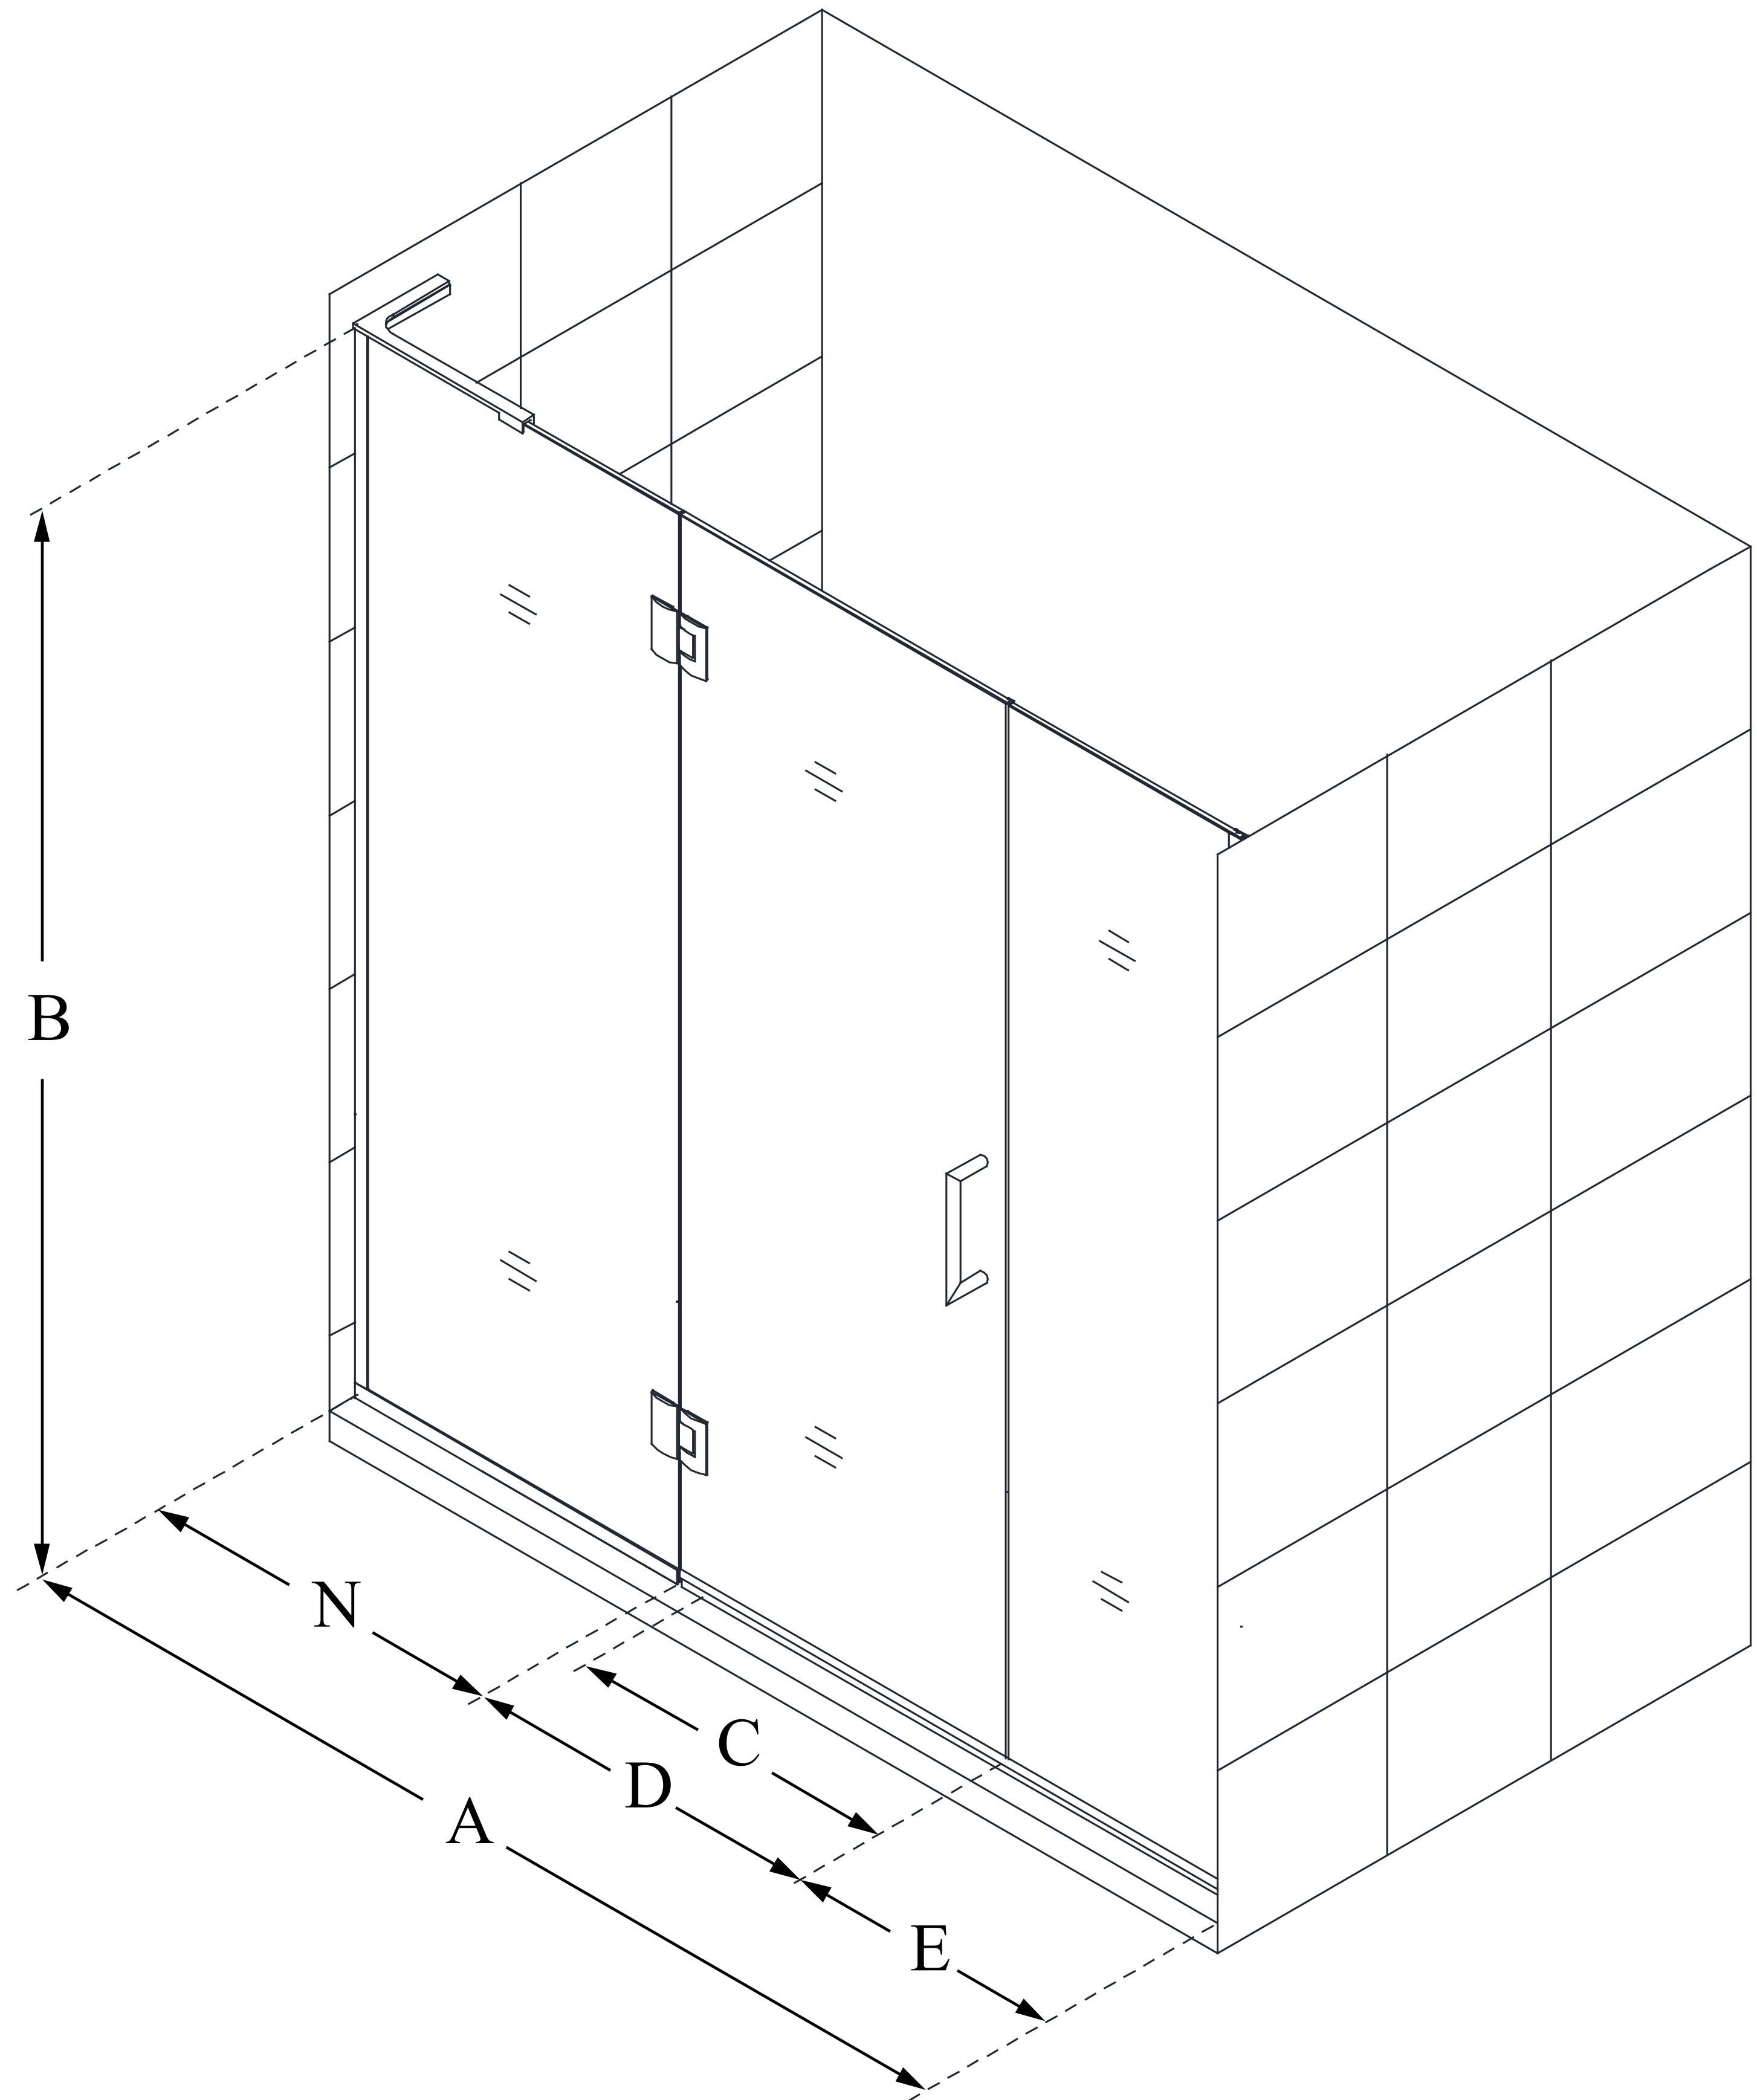

D3262272

UNIDOOR-X

DreamLine Unidoor-X 72-72 1/2
in. W x 72 in. H Frameless Hinged
Shower Door, Clear Glass

SWING DOOR

CONFIGURATION DIMENSIONS:

A: 72 - 72 1/2 in.

MODEL WIDTH

B: 72 in.

MODEL HEIGHT

C: 25 in.

ACCESS WIDTH

D: 26 in.

DOOR WIDTH

E: 22 in.

INLINE PANEL WIDTH

N: 24 in.

HINGE PANEL WIDTH

DreamLine reserves the right to update or modify the hardware or materials pictured without prior notice for the purpose of product improvement and customer satisfaction.