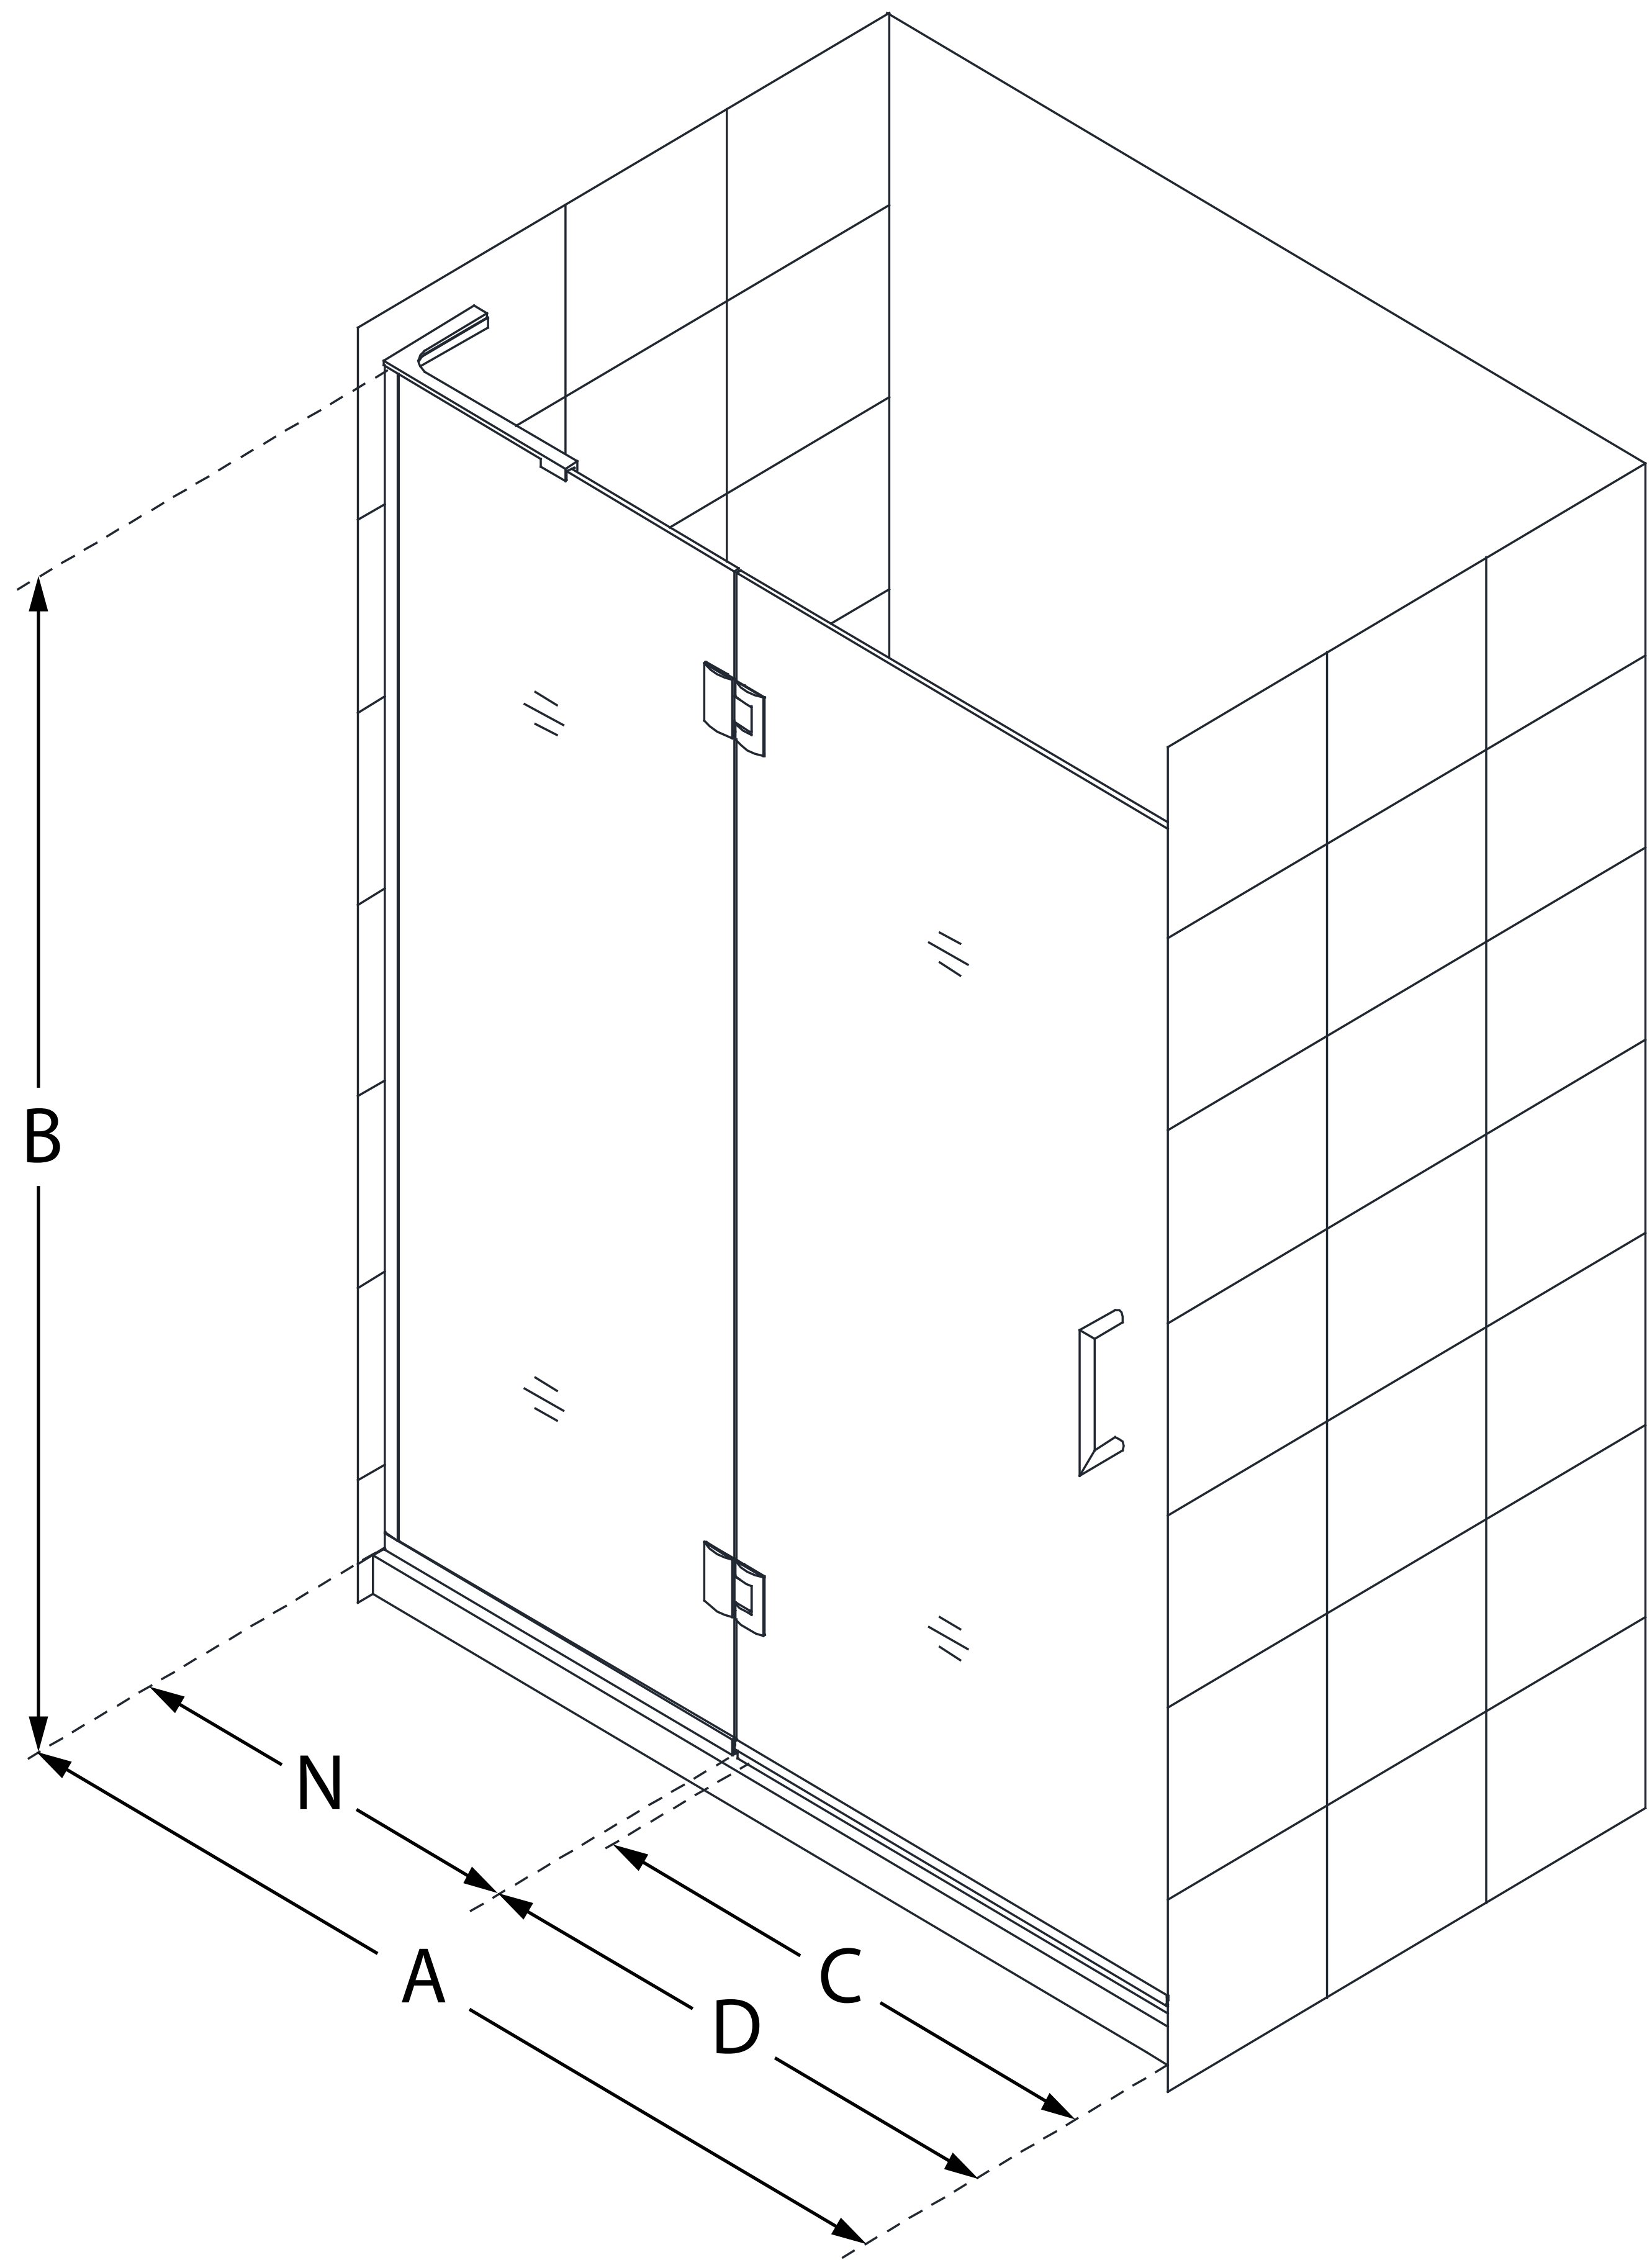

D32672

UNIDOOR-X

DreamLine Unidoor-X 50 in. W x
72 in. H Frameless Hinged Shower
Door, Clear Glass

SWING DOOR

CONFIGURATION DIMENSIONS:

A: 50 in.

MODEL WIDTH

B: 72 in.

MODEL HEIGHT

C: 25 in.

ACCESS WIDTH

D: 26 in.

DOOR WIDTH

N: 24 in.

HINGE PANEL WIDTH

DreamLine reserves the right to update or modify the hardware or materials pictured without prior notice for the purpose of product improvement and customer satisfaction.