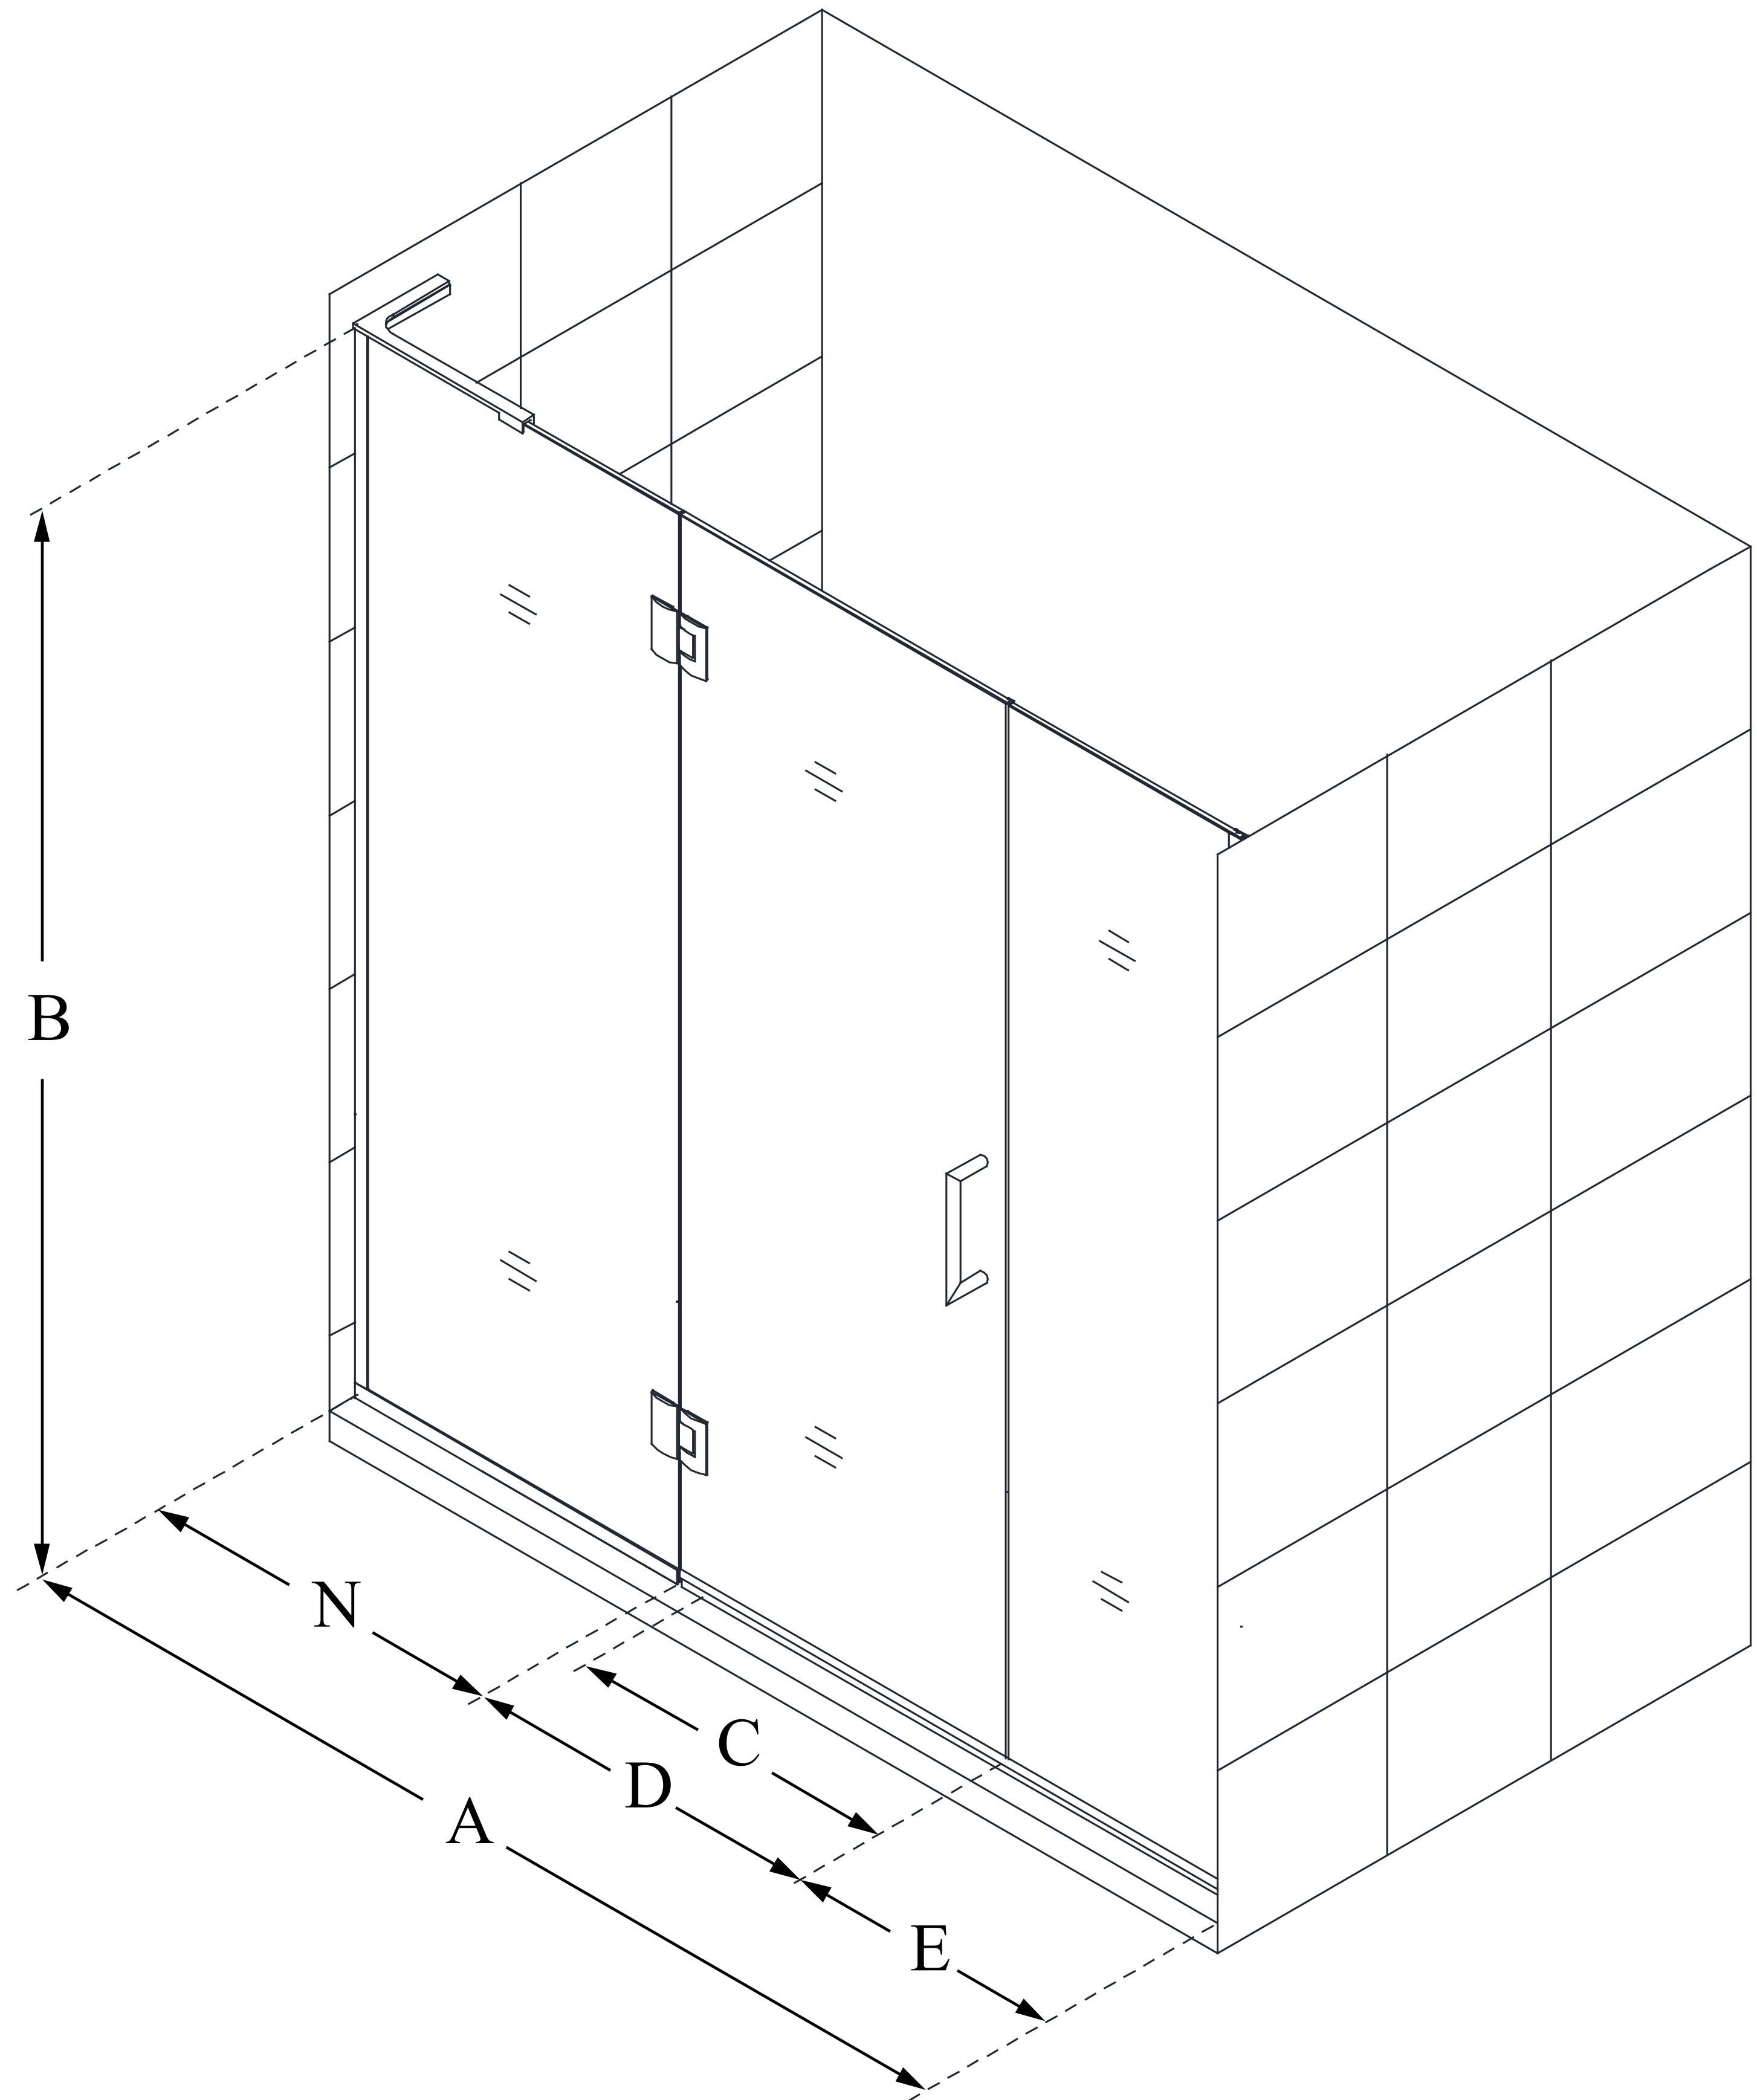

## UNIDOOR-X

DreamLine Unidoor-X 64 1/2-65  
in. W x 72 in. H Frameless Hinged  
Shower Door, Clear Glass

**SWING DOOR**

### CONFIGURATION DIMENSIONS:

**A: 64 1/2 - 65 in.**

MODEL WIDTH

**B: 72 in.**

MODEL HEIGHT

**C: 25 in.**

ACCESS WIDTH

**D: 26 in.**

DOOR WIDTH

**E: 14 1/2 in.**

INLINE PANEL WIDTH

**N: 24 in.**

HINGE PANEL WIDTH

DreamLine reserves the right to update or modify the hardware or materials pictured without prior notice for the purpose of product improvement and customer satisfaction.