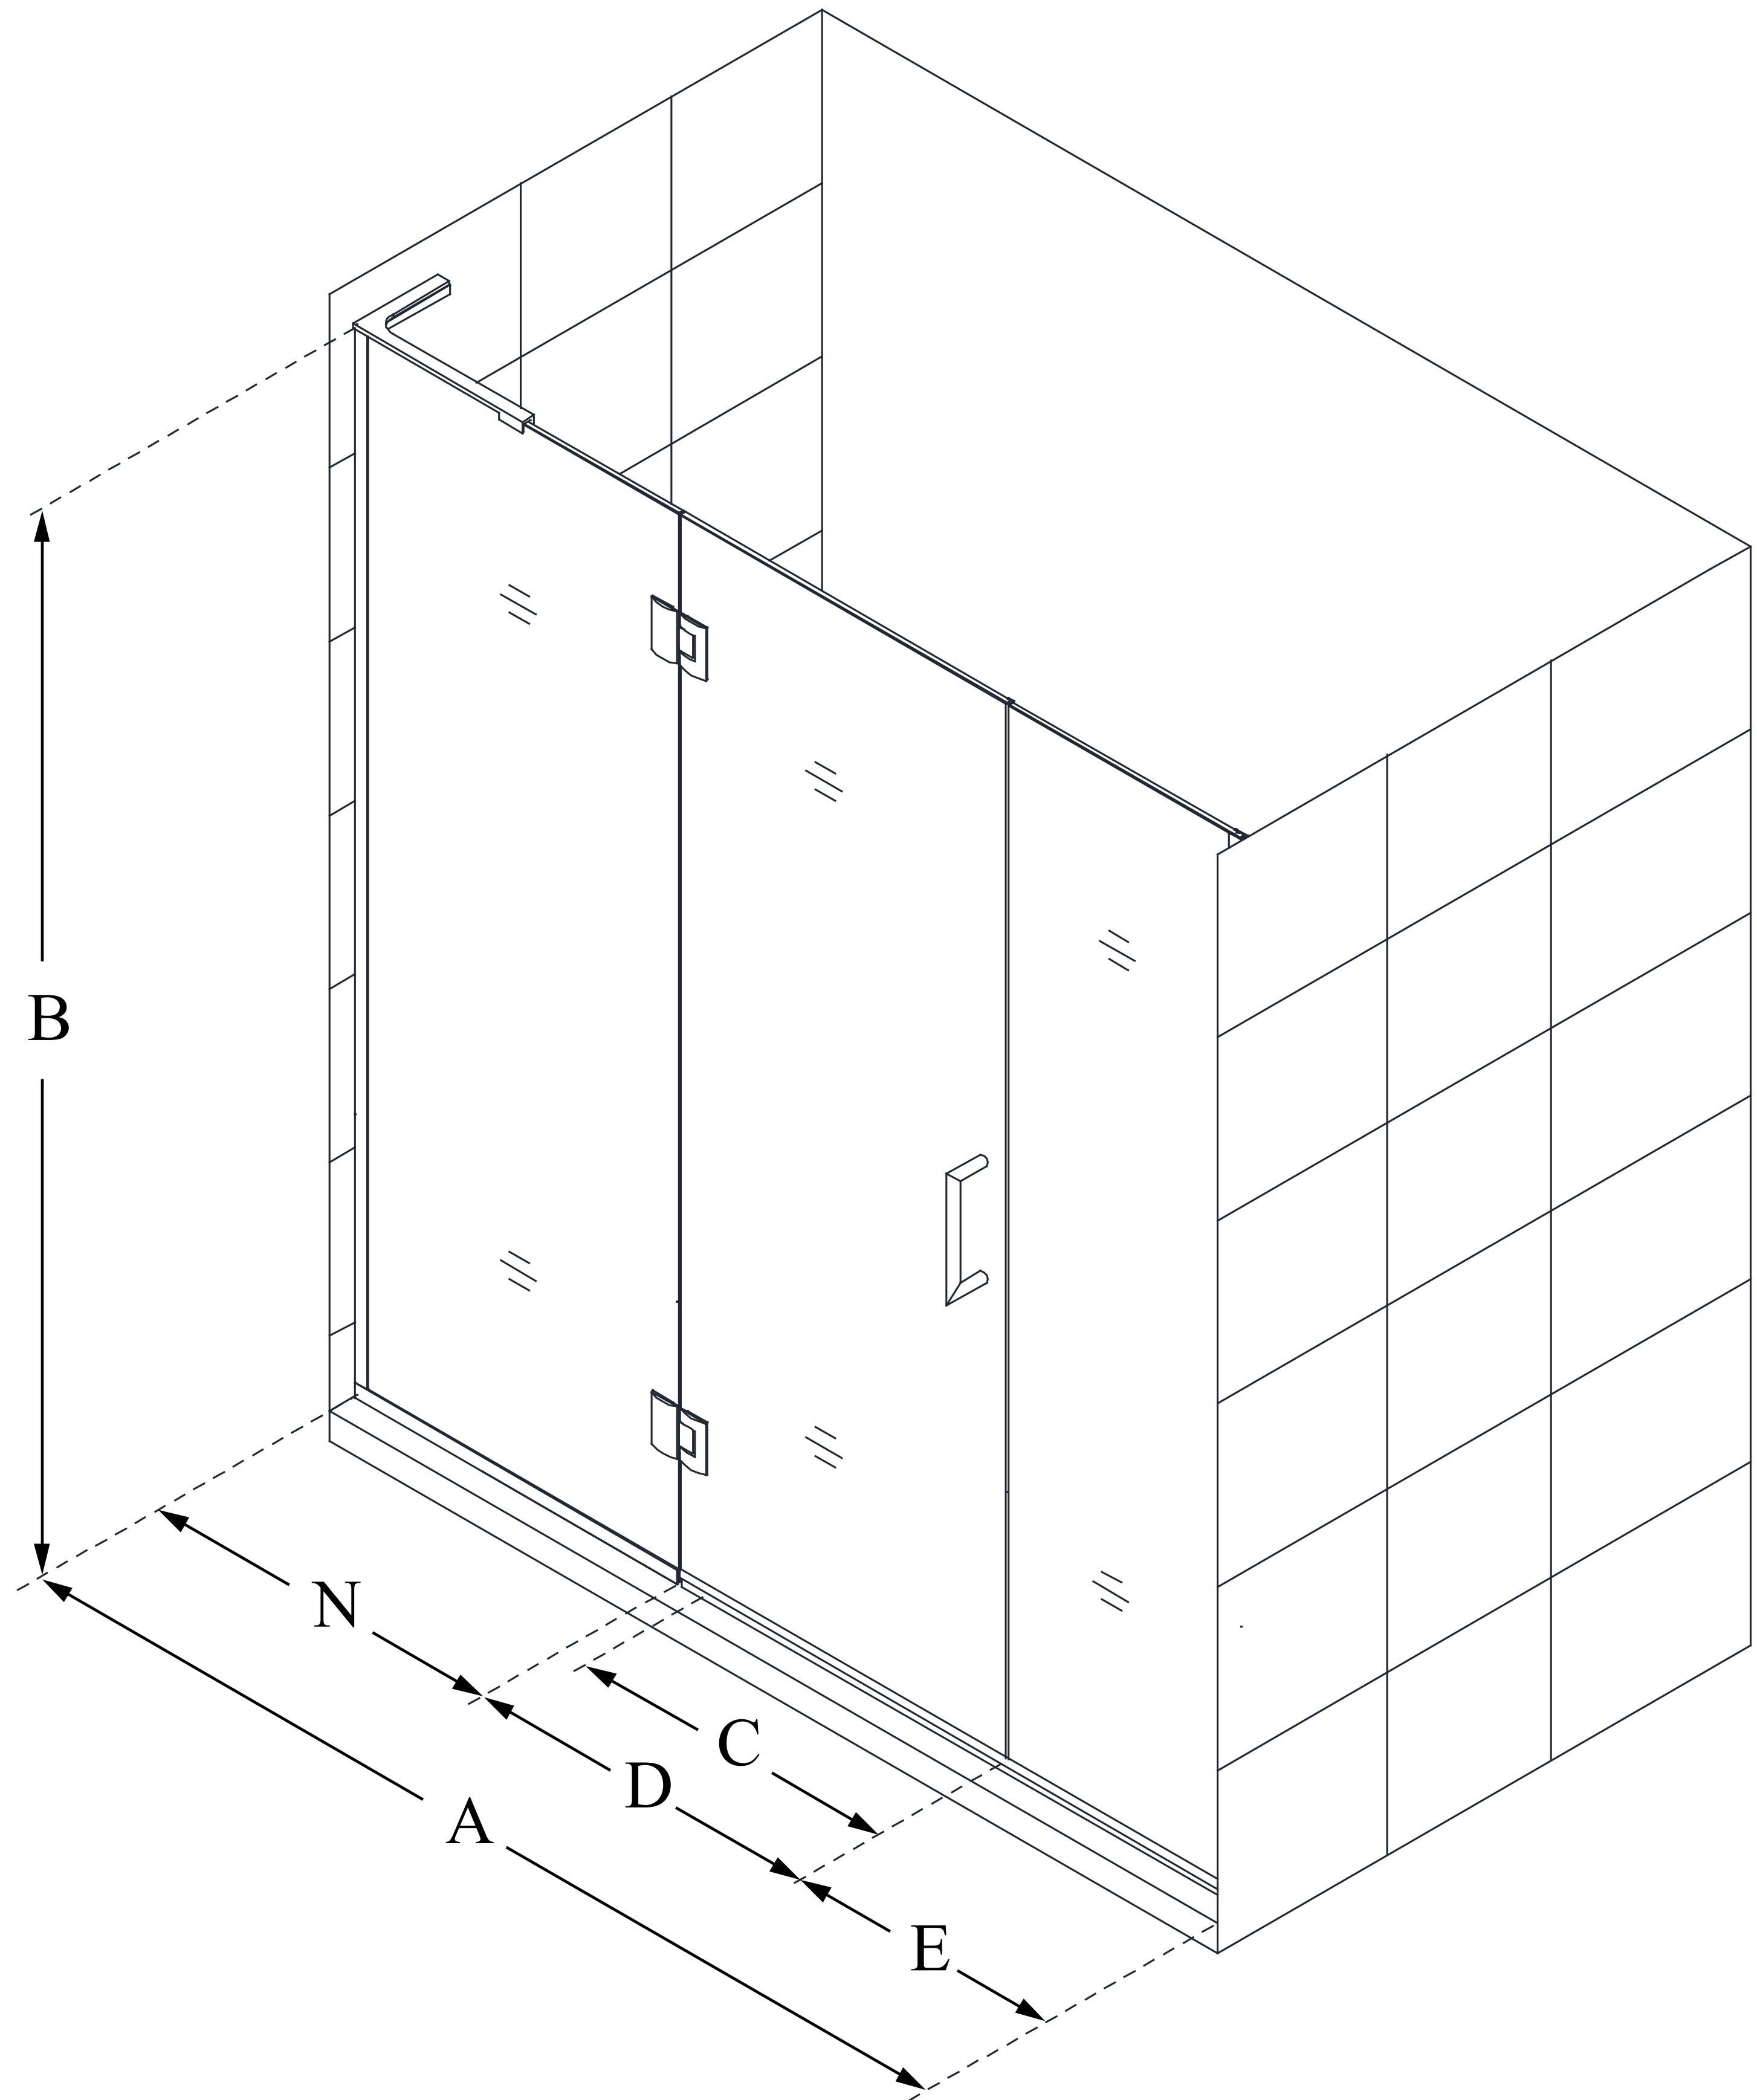

D3290672

UNIDOOR-X

DreamLine Unidoor-X 59-59 1/2
in. W x 72 in. H Frameless Hinged
Shower Door, Clear Glass

SWING DOOR

CONFIGURATION DIMENSIONS:

A: 59 - 59 1/2 in.

MODEL WIDTH

B: 72 in.

MODEL HEIGHT

C: 28 in.

ACCESS WIDTH

D: 29 in.

DOOR WIDTH

E: 6 in.

INLINE PANEL WIDTH

N: 24 in.

HINGE PANEL WIDTH

DreamLine reserves the right to update or modify the hardware or materials pictured without prior notice for the purpose of product improvement and customer satisfaction.