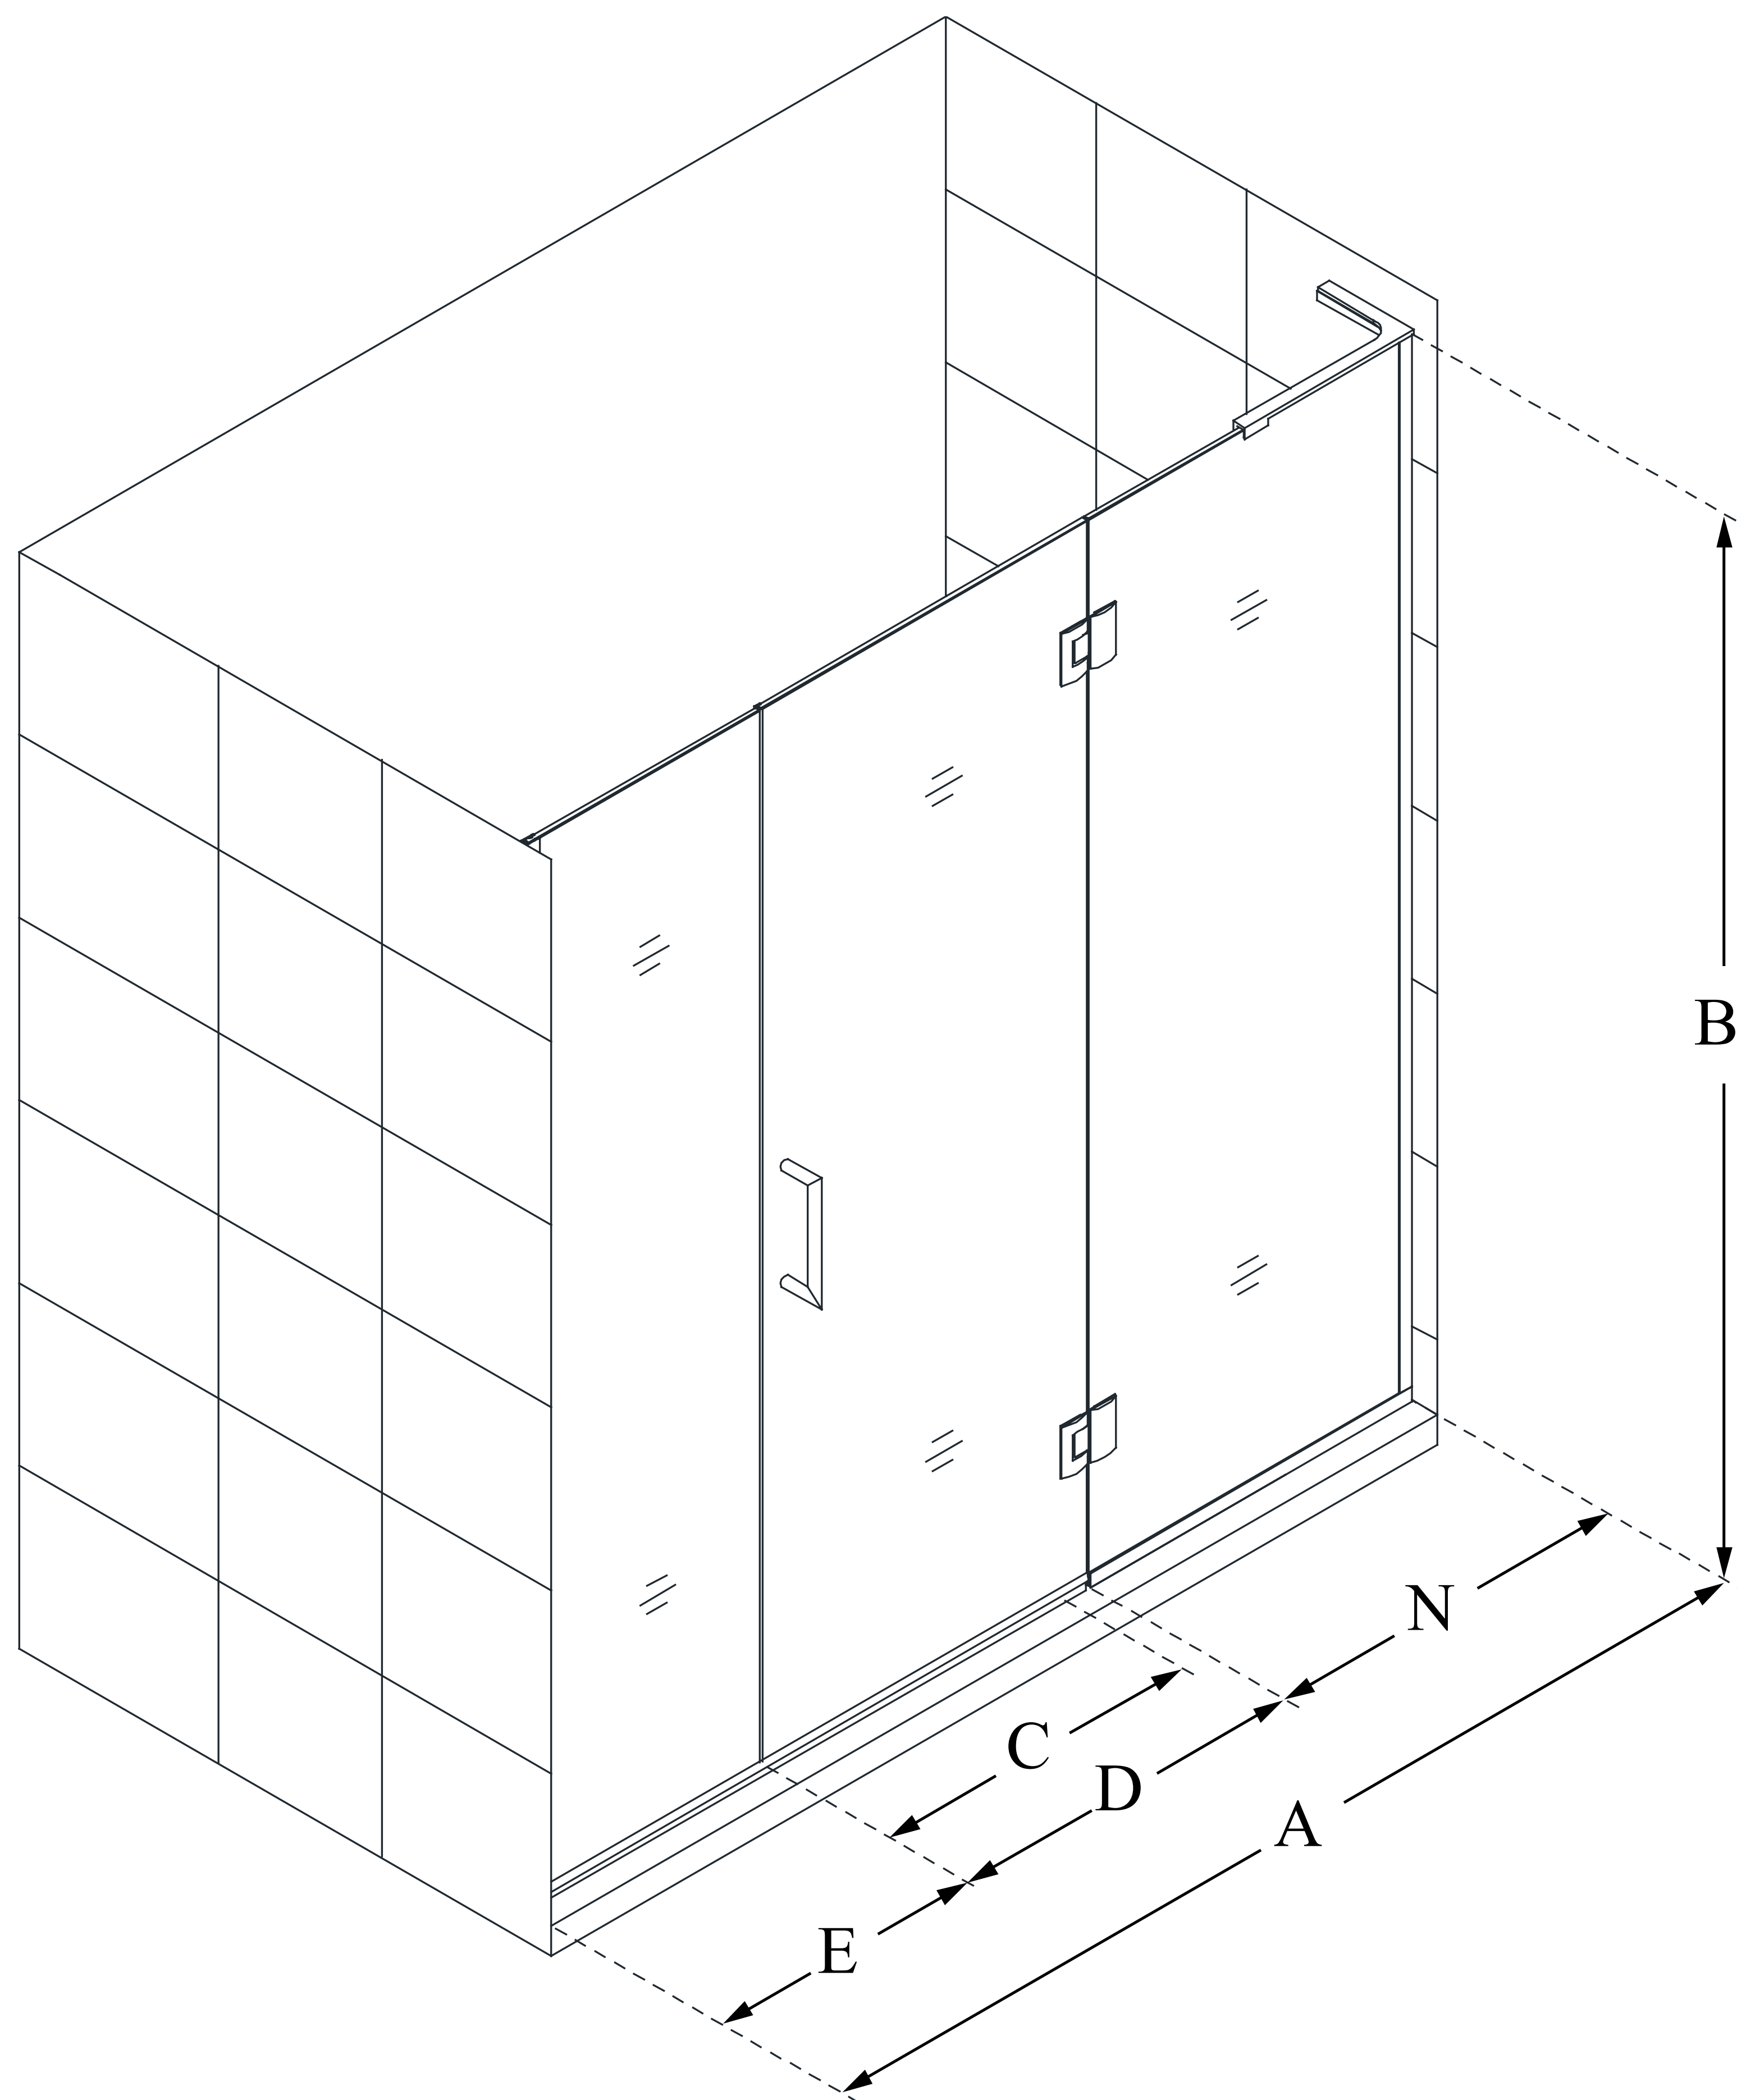

## UNIDOOR-X

DreamLine Unidoor-X 56-56 1/2  
in. W x 72 in. H Frameless Hinged  
Shower Door, Clear Glass

**SWING DOOR**

### CONFIGURATION DIMENSIONS:

**A: 56 - 56 1/2 in.**

MODEL WIDTH

**B: 72 in.**

MODEL HEIGHT

**C: 25 in.**

ACCESS WIDTH

**D: 26 in.**

DOOR WIDTH

**E: 6 in.**

INLINE PANEL WIDTH

**N: 24 in.**

HINGE PANEL WIDTH

DreamLine reserves the right to update or modify the hardware or materials pictured without prior notice for the purpose of product improvement and customer satisfaction.