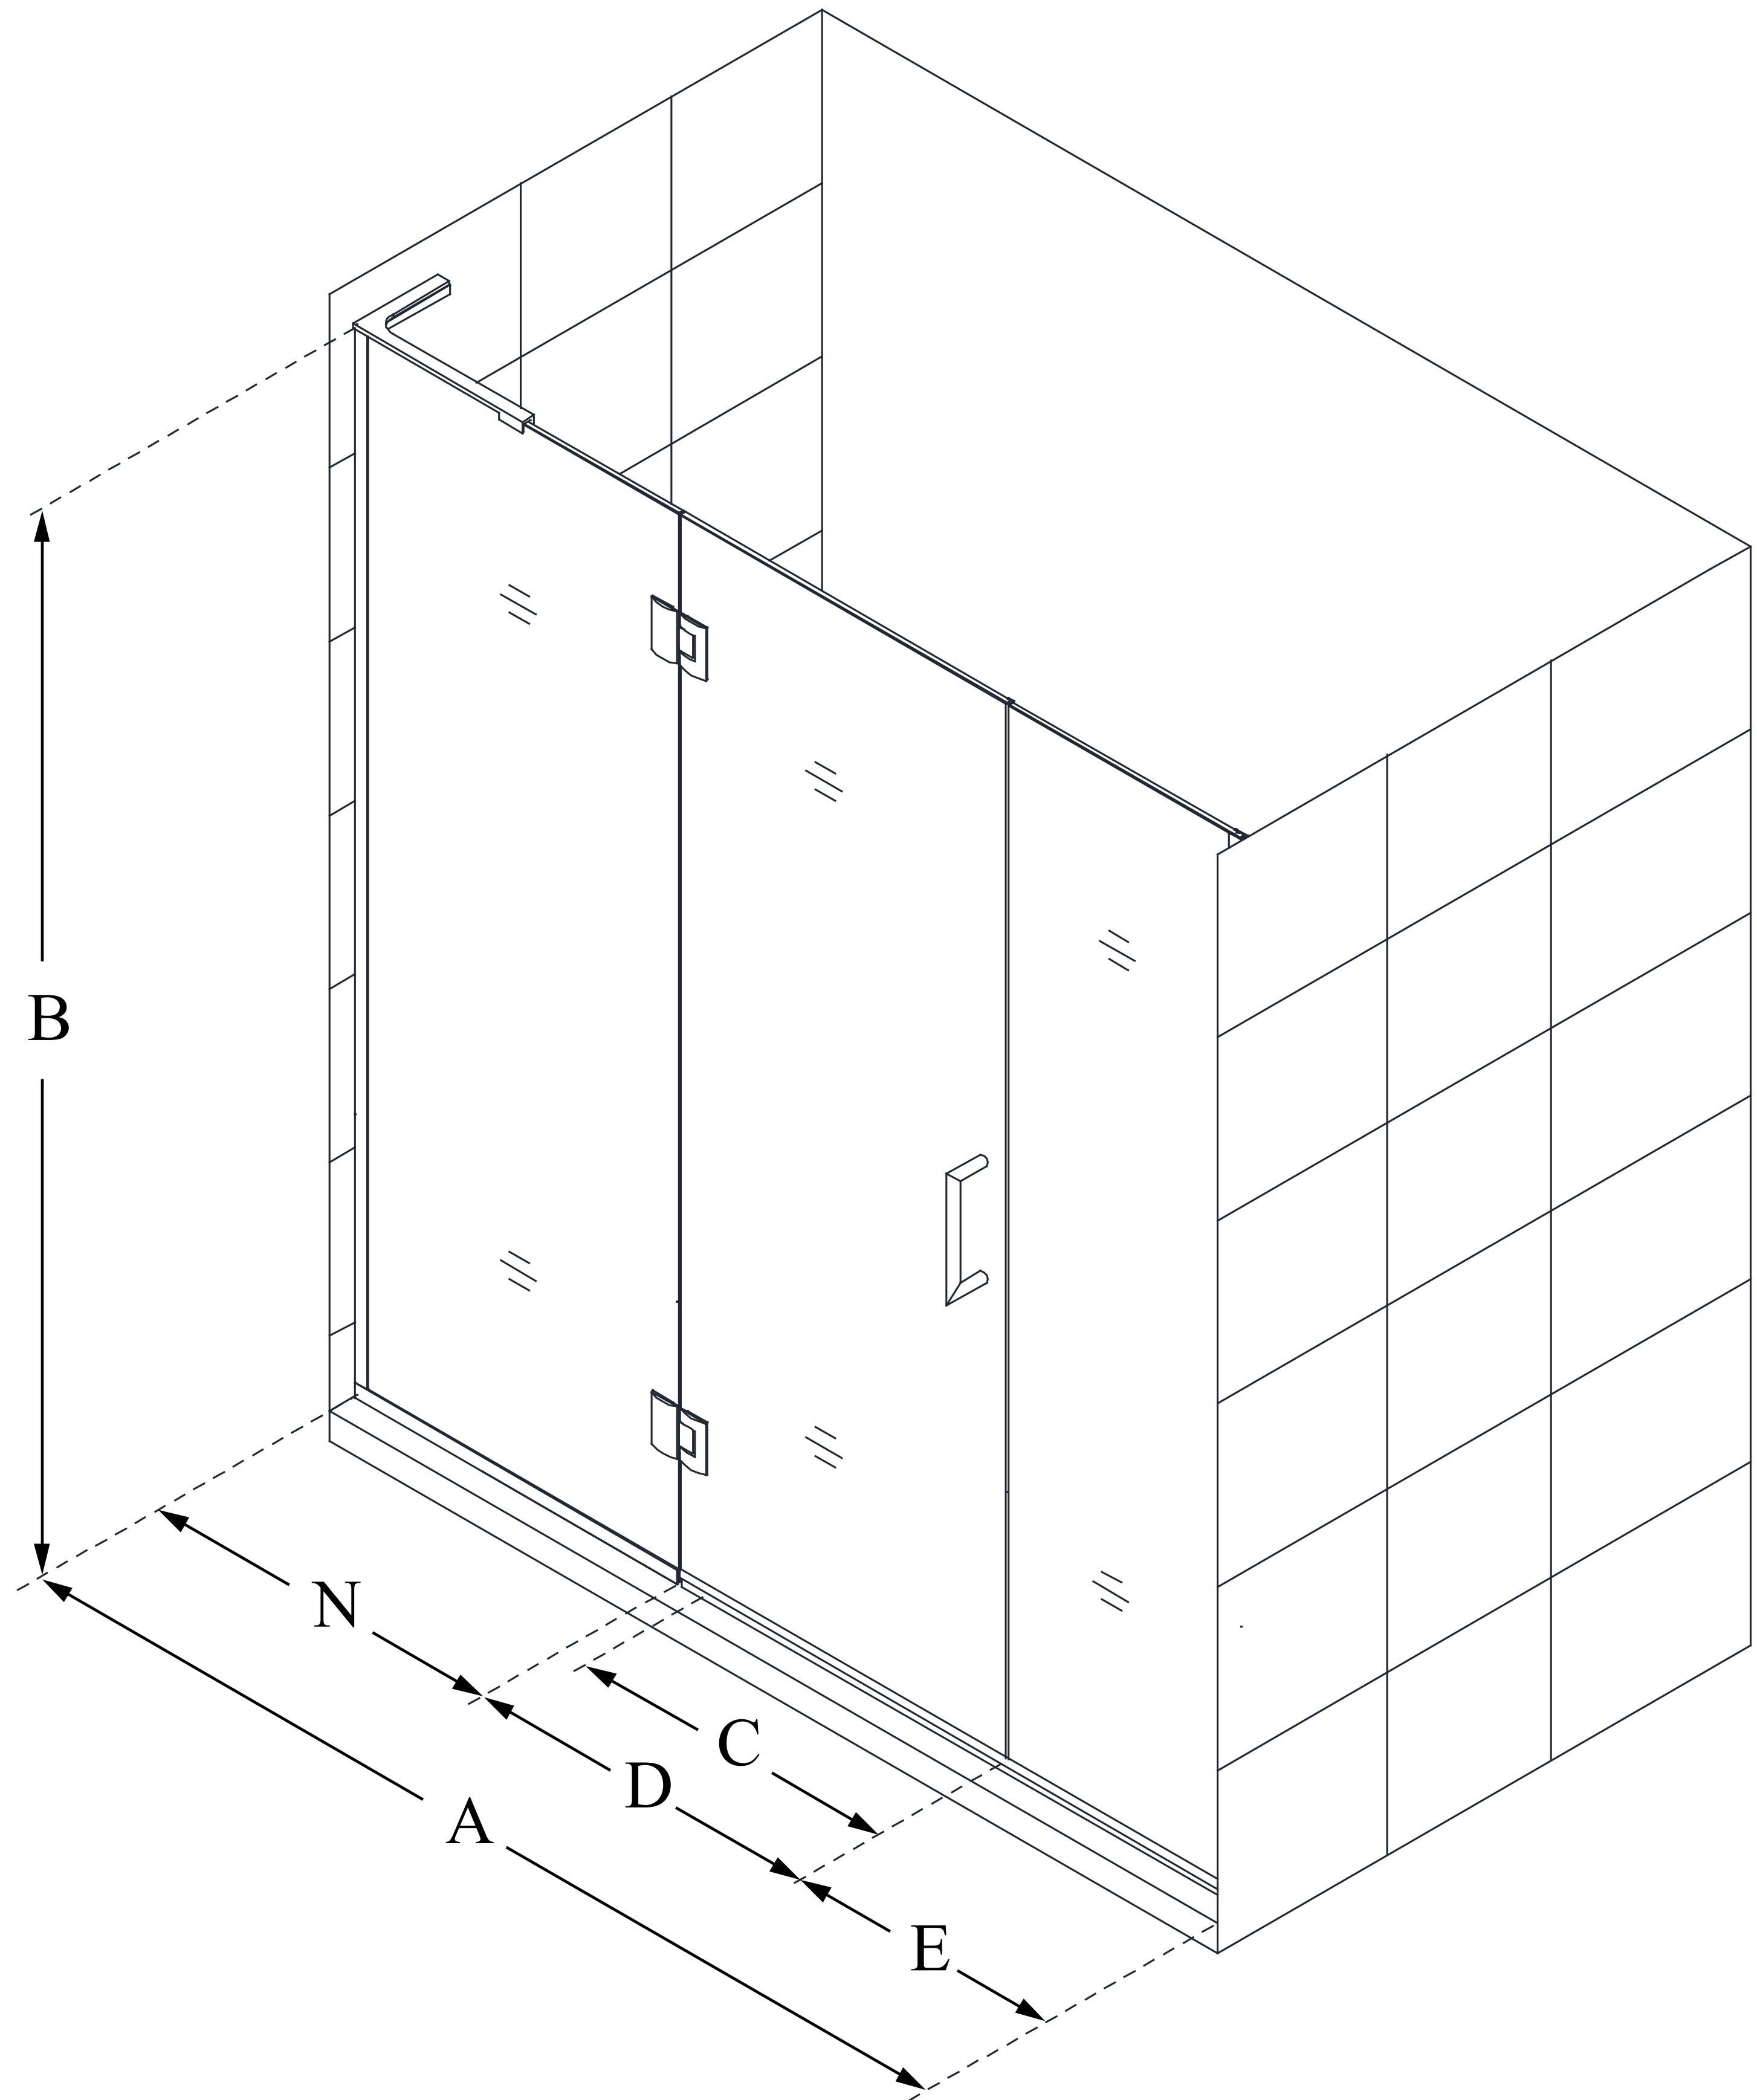

D32706572

UNIDOOR-X

DreamLine Unidoor-X 57 1/2-58
in. W x 72 in. H Frameless Hinged
Shower Door, Clear Glass

SWING DOOR

CONFIGURATION DIMENSIONS:

A: 57 1/2 - 58 in.

MODEL WIDTH

B: 72 in.

MODEL HEIGHT

C: 26 in.

ACCESS WIDTH

D: 27 in.

DOOR WIDTH

E: 6 1/2 in.

INLINE PANEL WIDTH

N: 24 in.

HINGE PANEL WIDTH

DreamLine reserves the right to update or modify the hardware or materials pictured without prior notice for the purpose of product improvement and customer satisfaction.