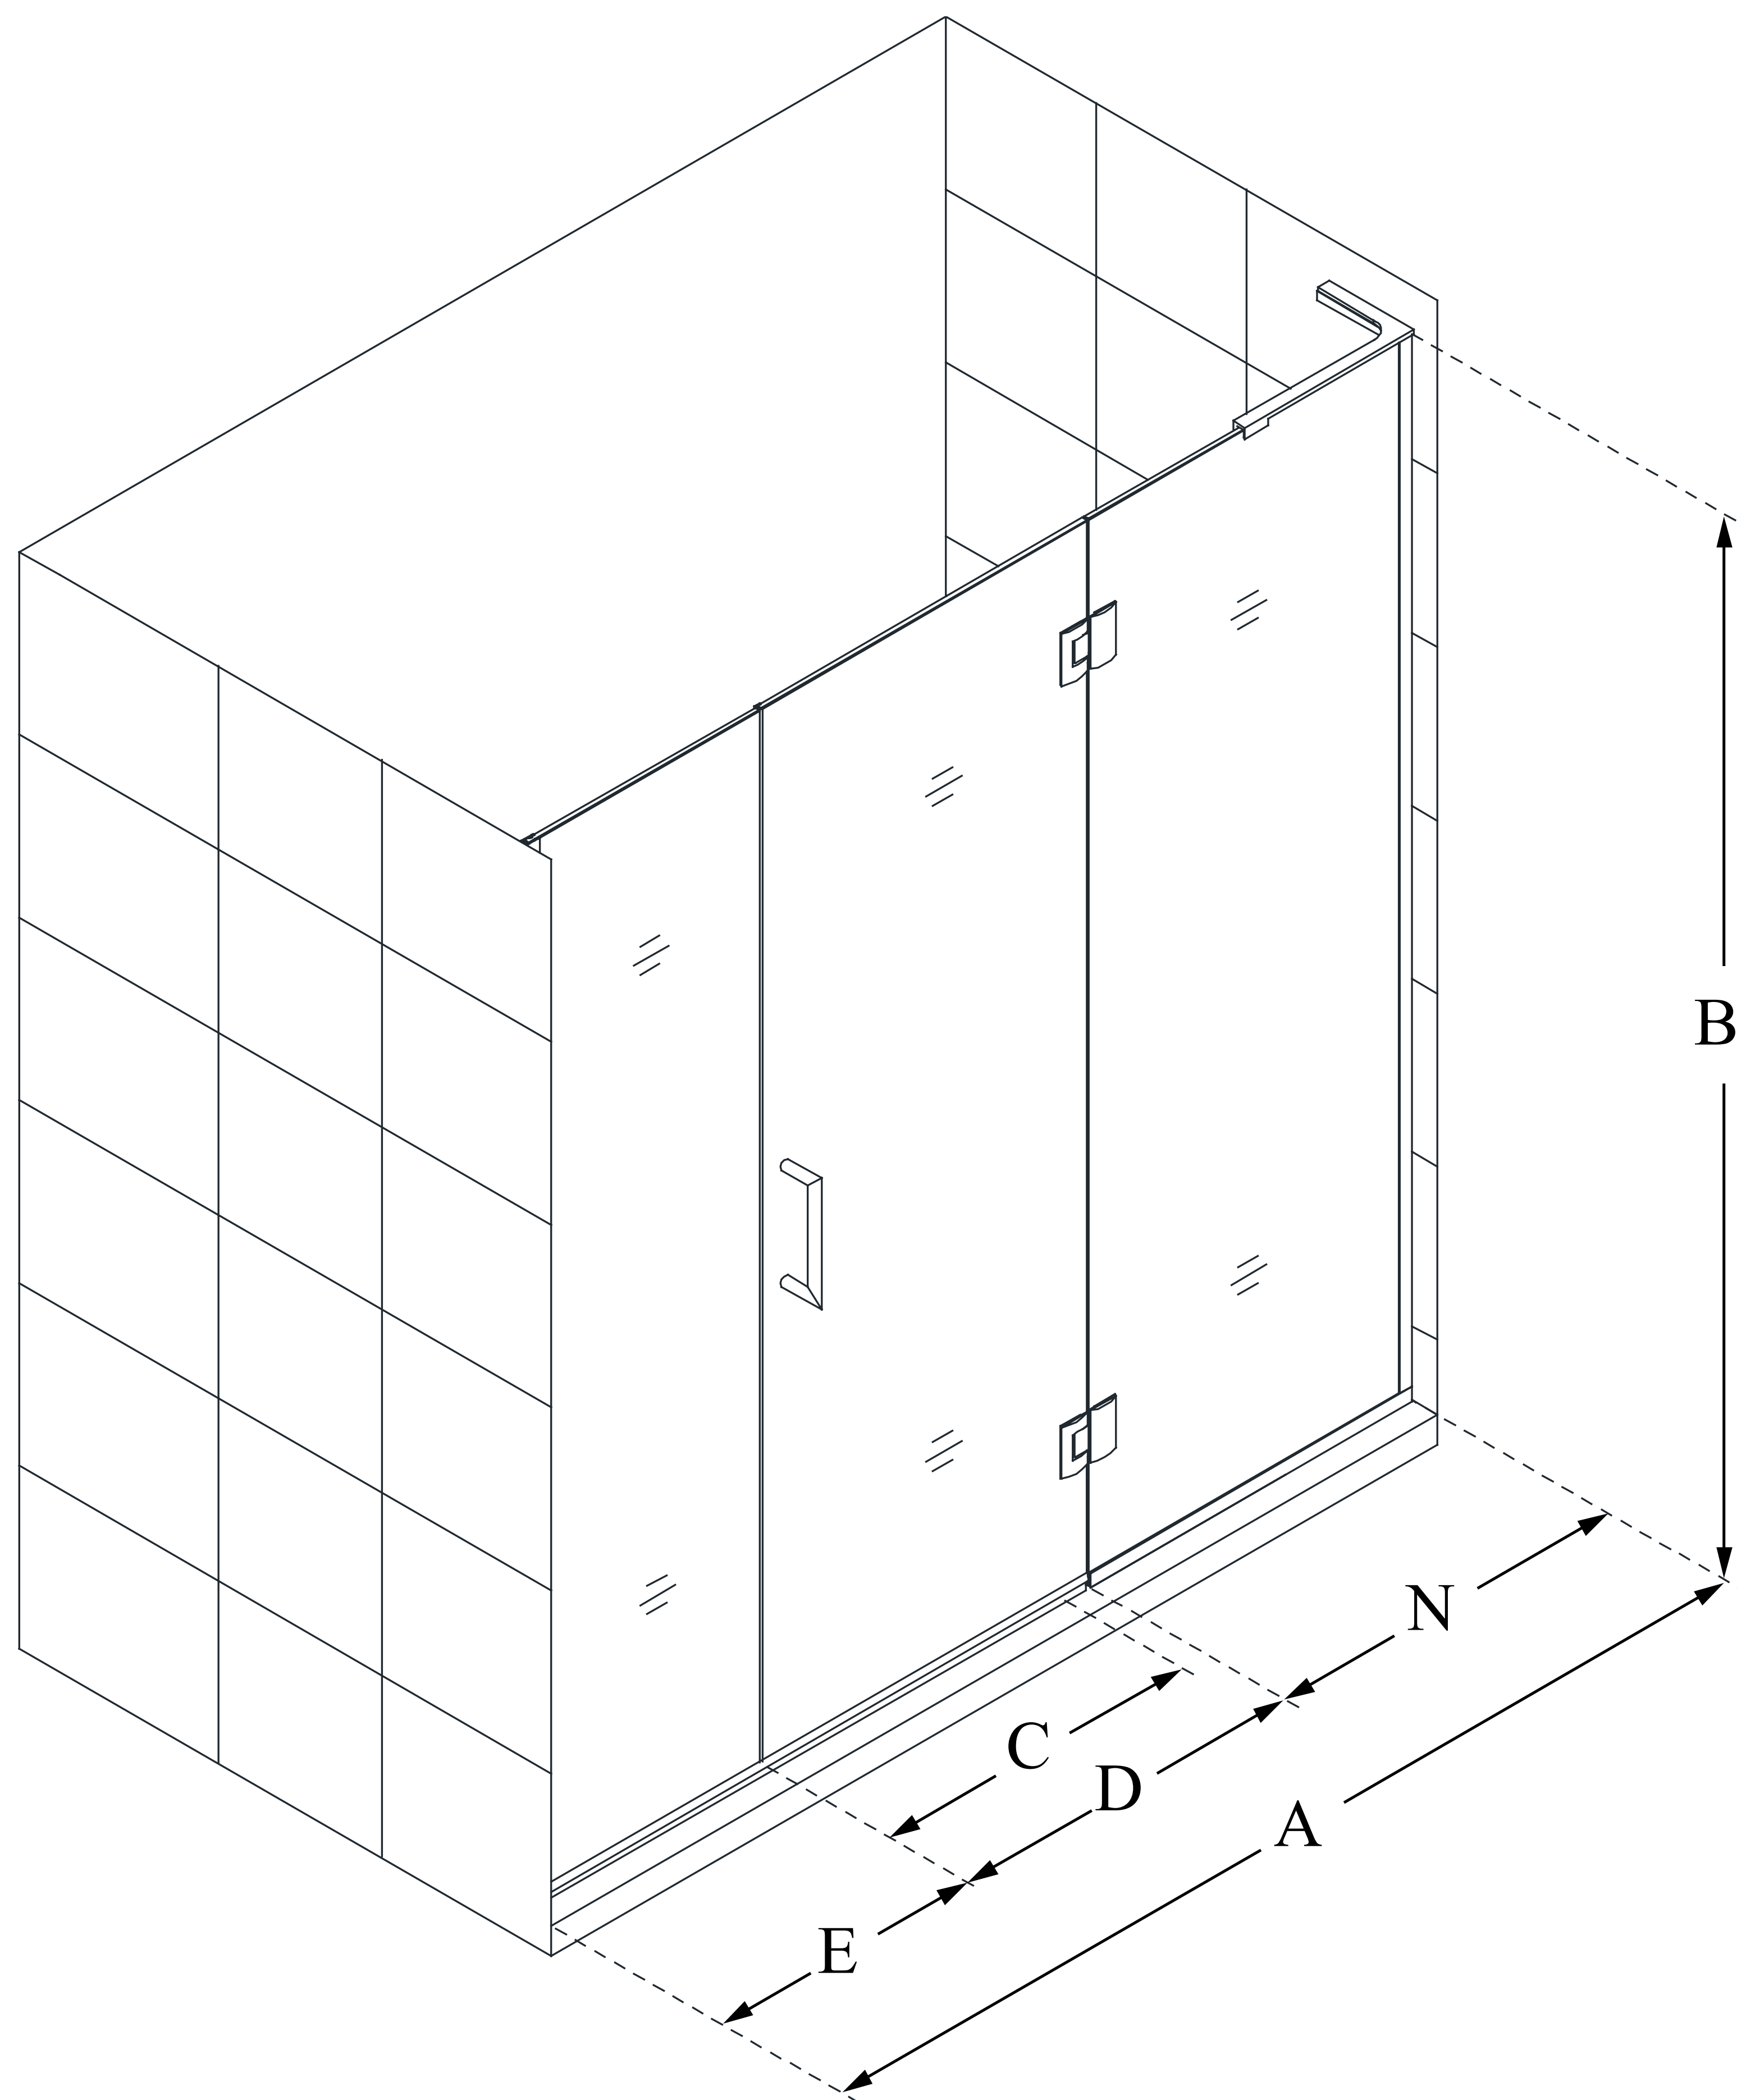

## UNIDOOR-X

DreamLine Unidoor-X 61 1/2-62  
in. W x 72 in. H Frameless Hinged  
Shower Door, Clear Glass

**SWING DOOR**

### CONFIGURATION DIMENSIONS:

**A: 61 1/2 - 62 in.**

MODEL WIDTH

**B: 72 in.**

MODEL HEIGHT

**C: 22 in.**

ACCESS WIDTH

**D: 23 in.**

DOOR WIDTH

**E: 14 1/2 in.**

INLINE PANEL WIDTH

**N: 24 in.**

HINGE PANEL WIDTH

DreamLine reserves the right to update or modify the hardware or materials pictured without prior notice for the purpose of product improvement and customer satisfaction.