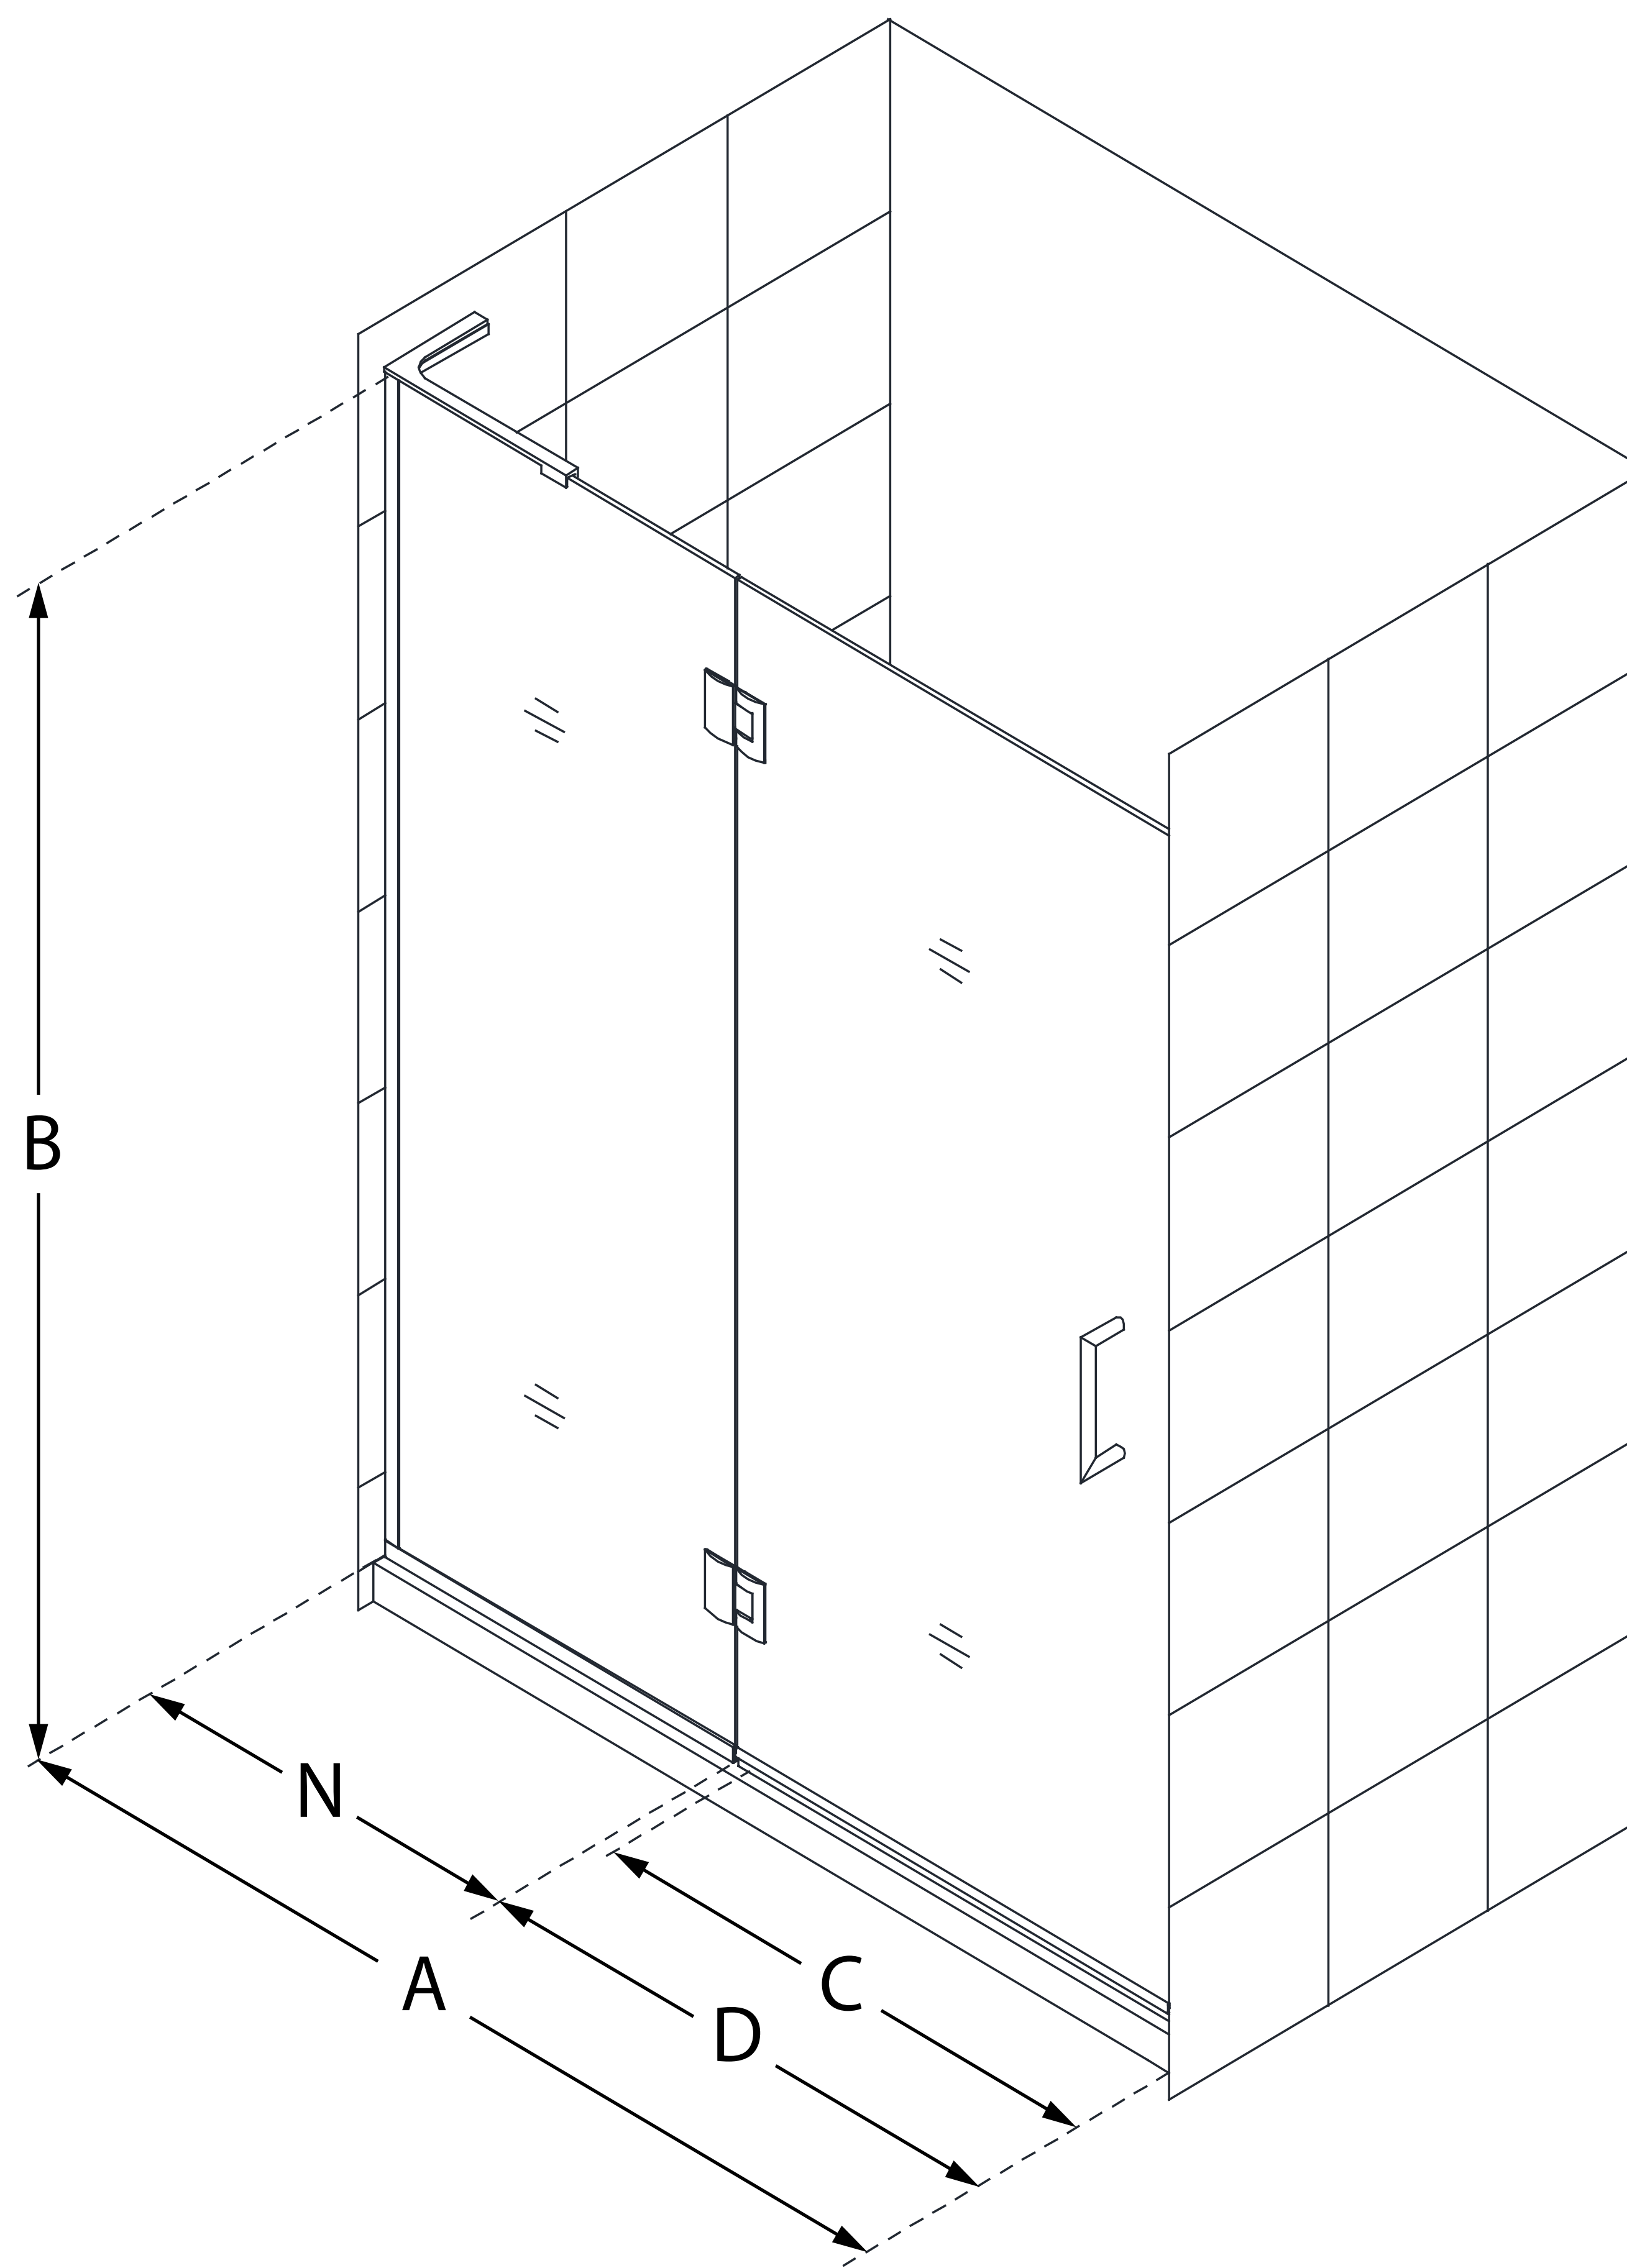

D32472

UNIDOOR-X

DreamLine Unidoor-X 48 in. W x
72 in. H Frameless Hinged Shower
Door, Clear Glass

SWING DOOR

CONFIGURATION DIMENSIONS:

A: 48 in.

MODEL WIDTH

B: 72 in.

MODEL HEIGHT

C: 23 in.

ACCESS WIDTH

D: 24 in.

DOOR WIDTH

N: 24 in.

HINGE PANEL WIDTH

DreamLine reserves the right to update or modify the hardware or materials pictured without prior notice for the purpose of product improvement and customer satisfaction.