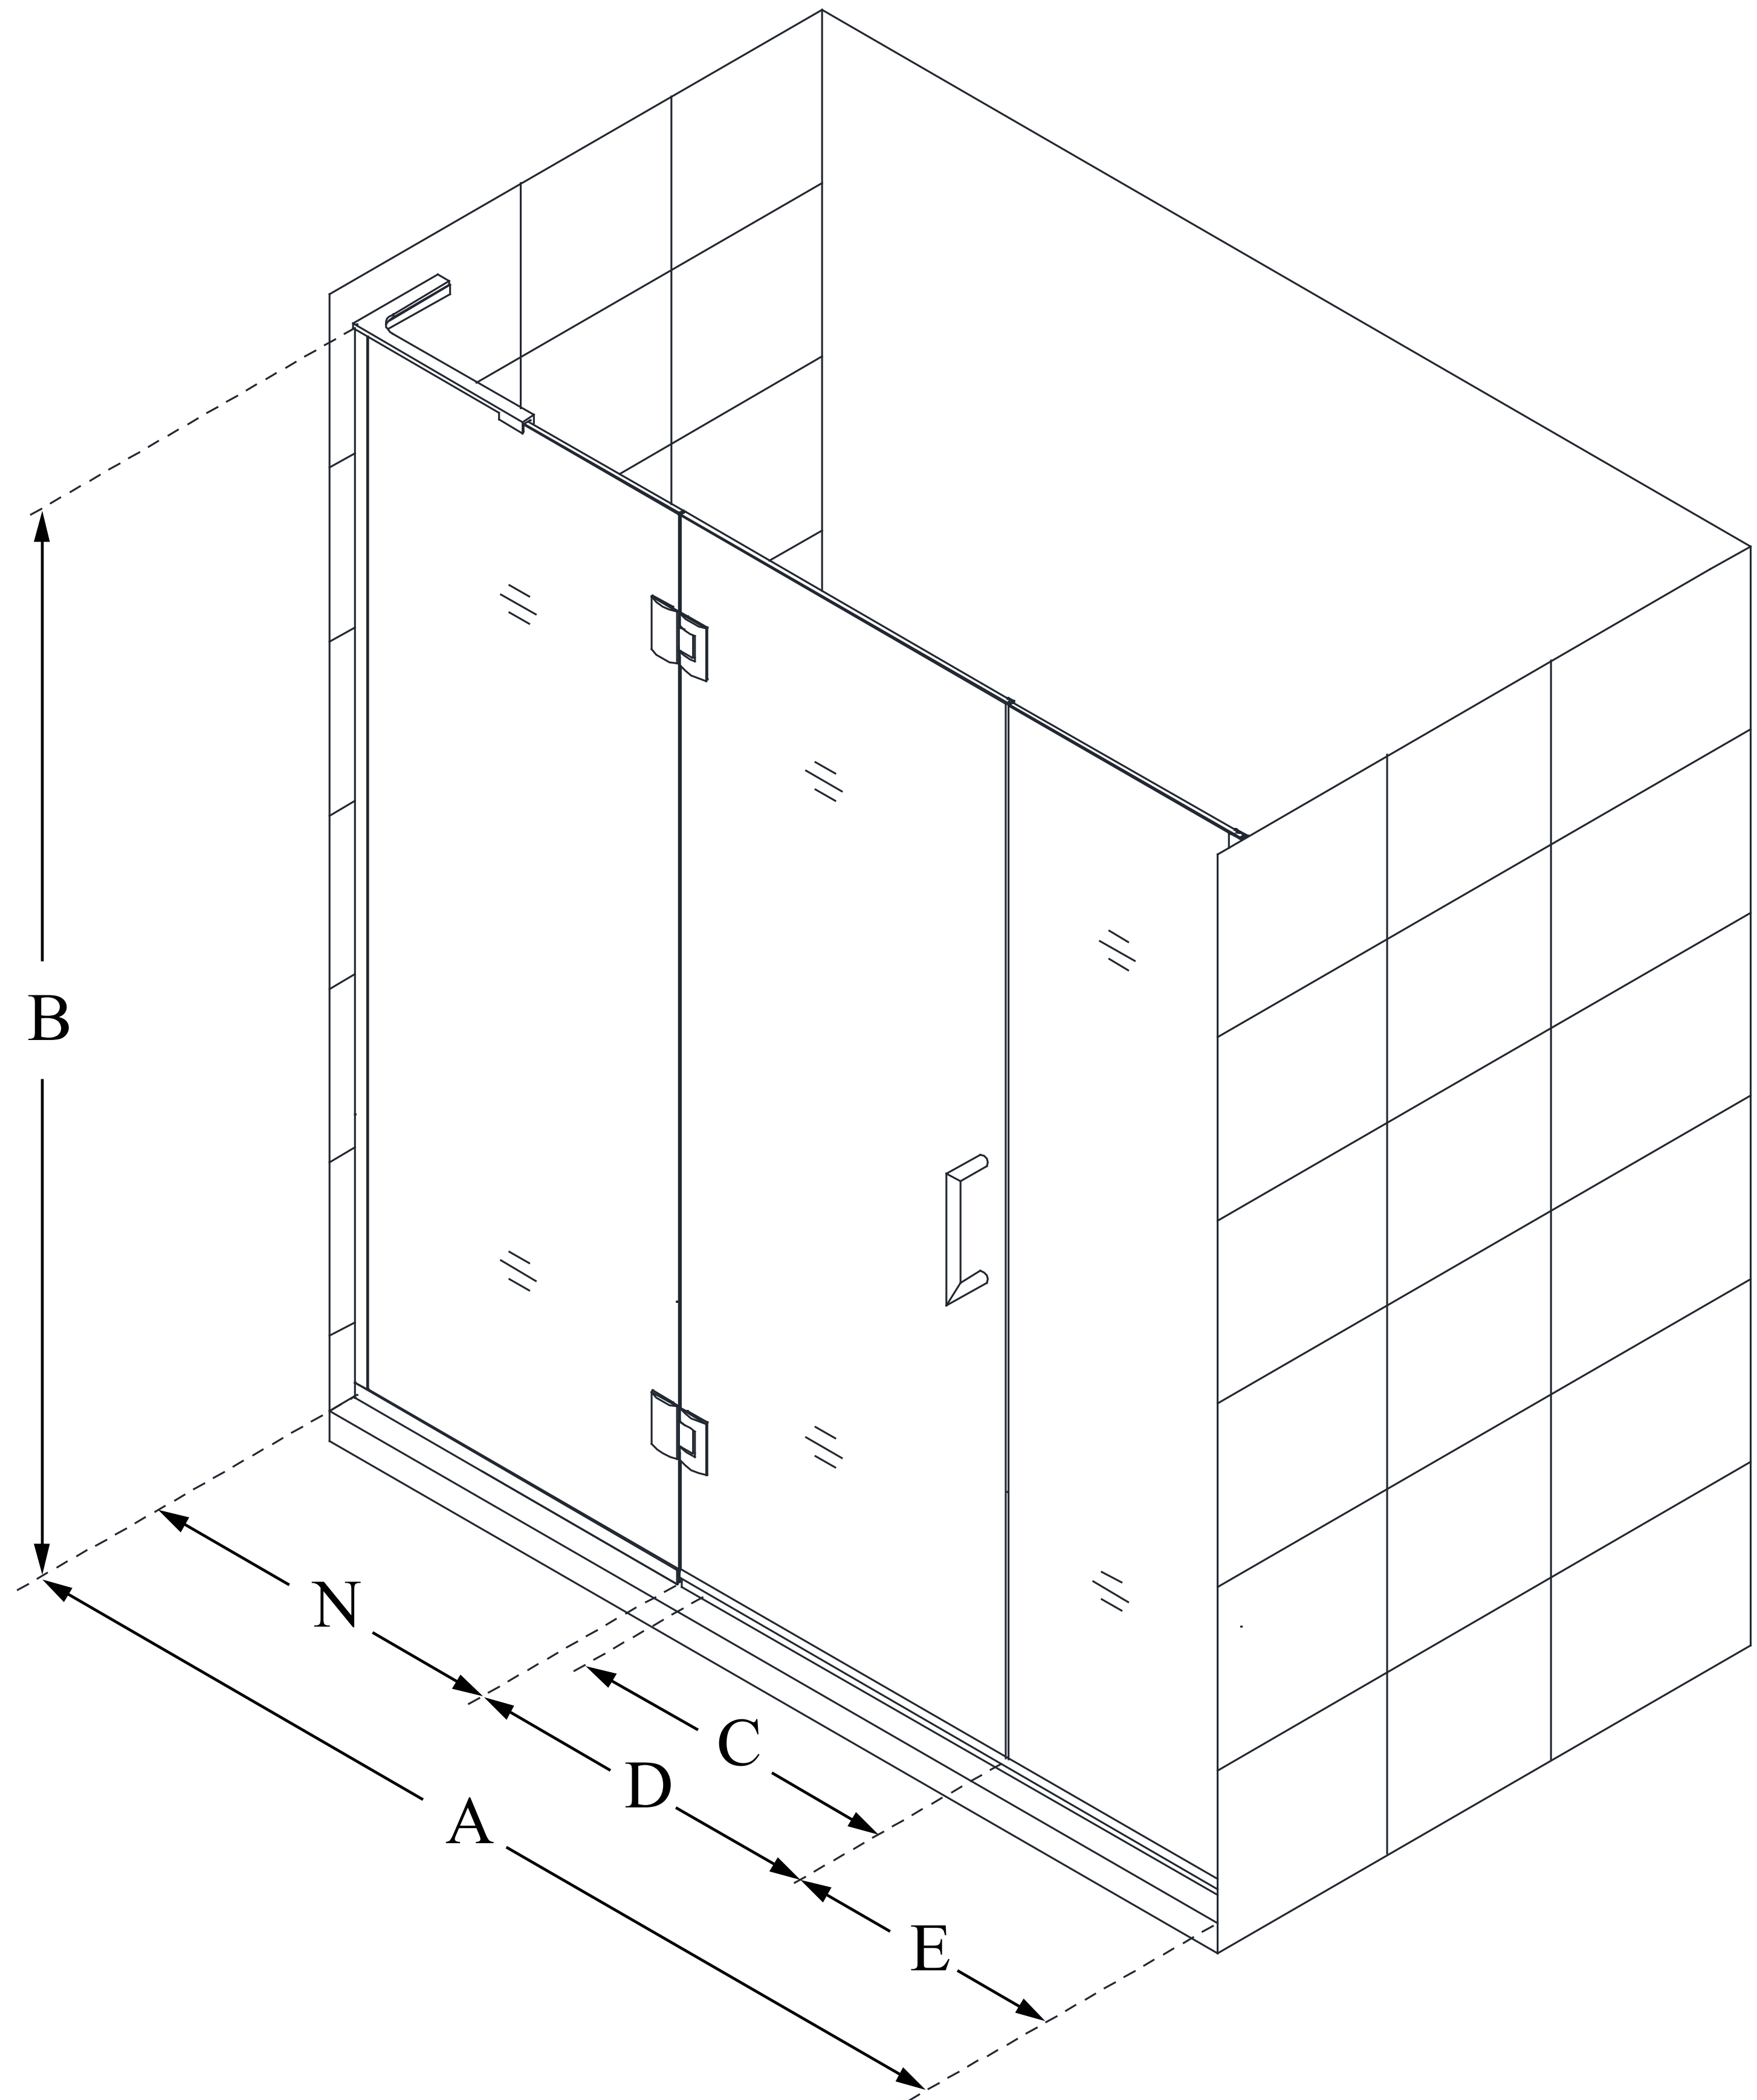

D3251472

UNIDOOR-X

DreamLine Unidoor-X 63-63 1/2
in. W x 72 in. H Frameless Hinged
Shower Door, Clear Glass

SWING DOOR

CONFIGURATION DIMENSIONS:

A: 63 - 63 1/2 in.

MODEL WIDTH

B: 72 in.

MODEL HEIGHT

C: 24 in.

ACCESS WIDTH

D: 25 in.

DOOR WIDTH

E: 14 in.

INLINE PANEL WIDTH

N: 24 in.

HINGE PANEL WIDTH

DreamLine reserves the right to update or modify the hardware or materials pictured without prior notice for the purpose of product improvement and customer satisfaction.