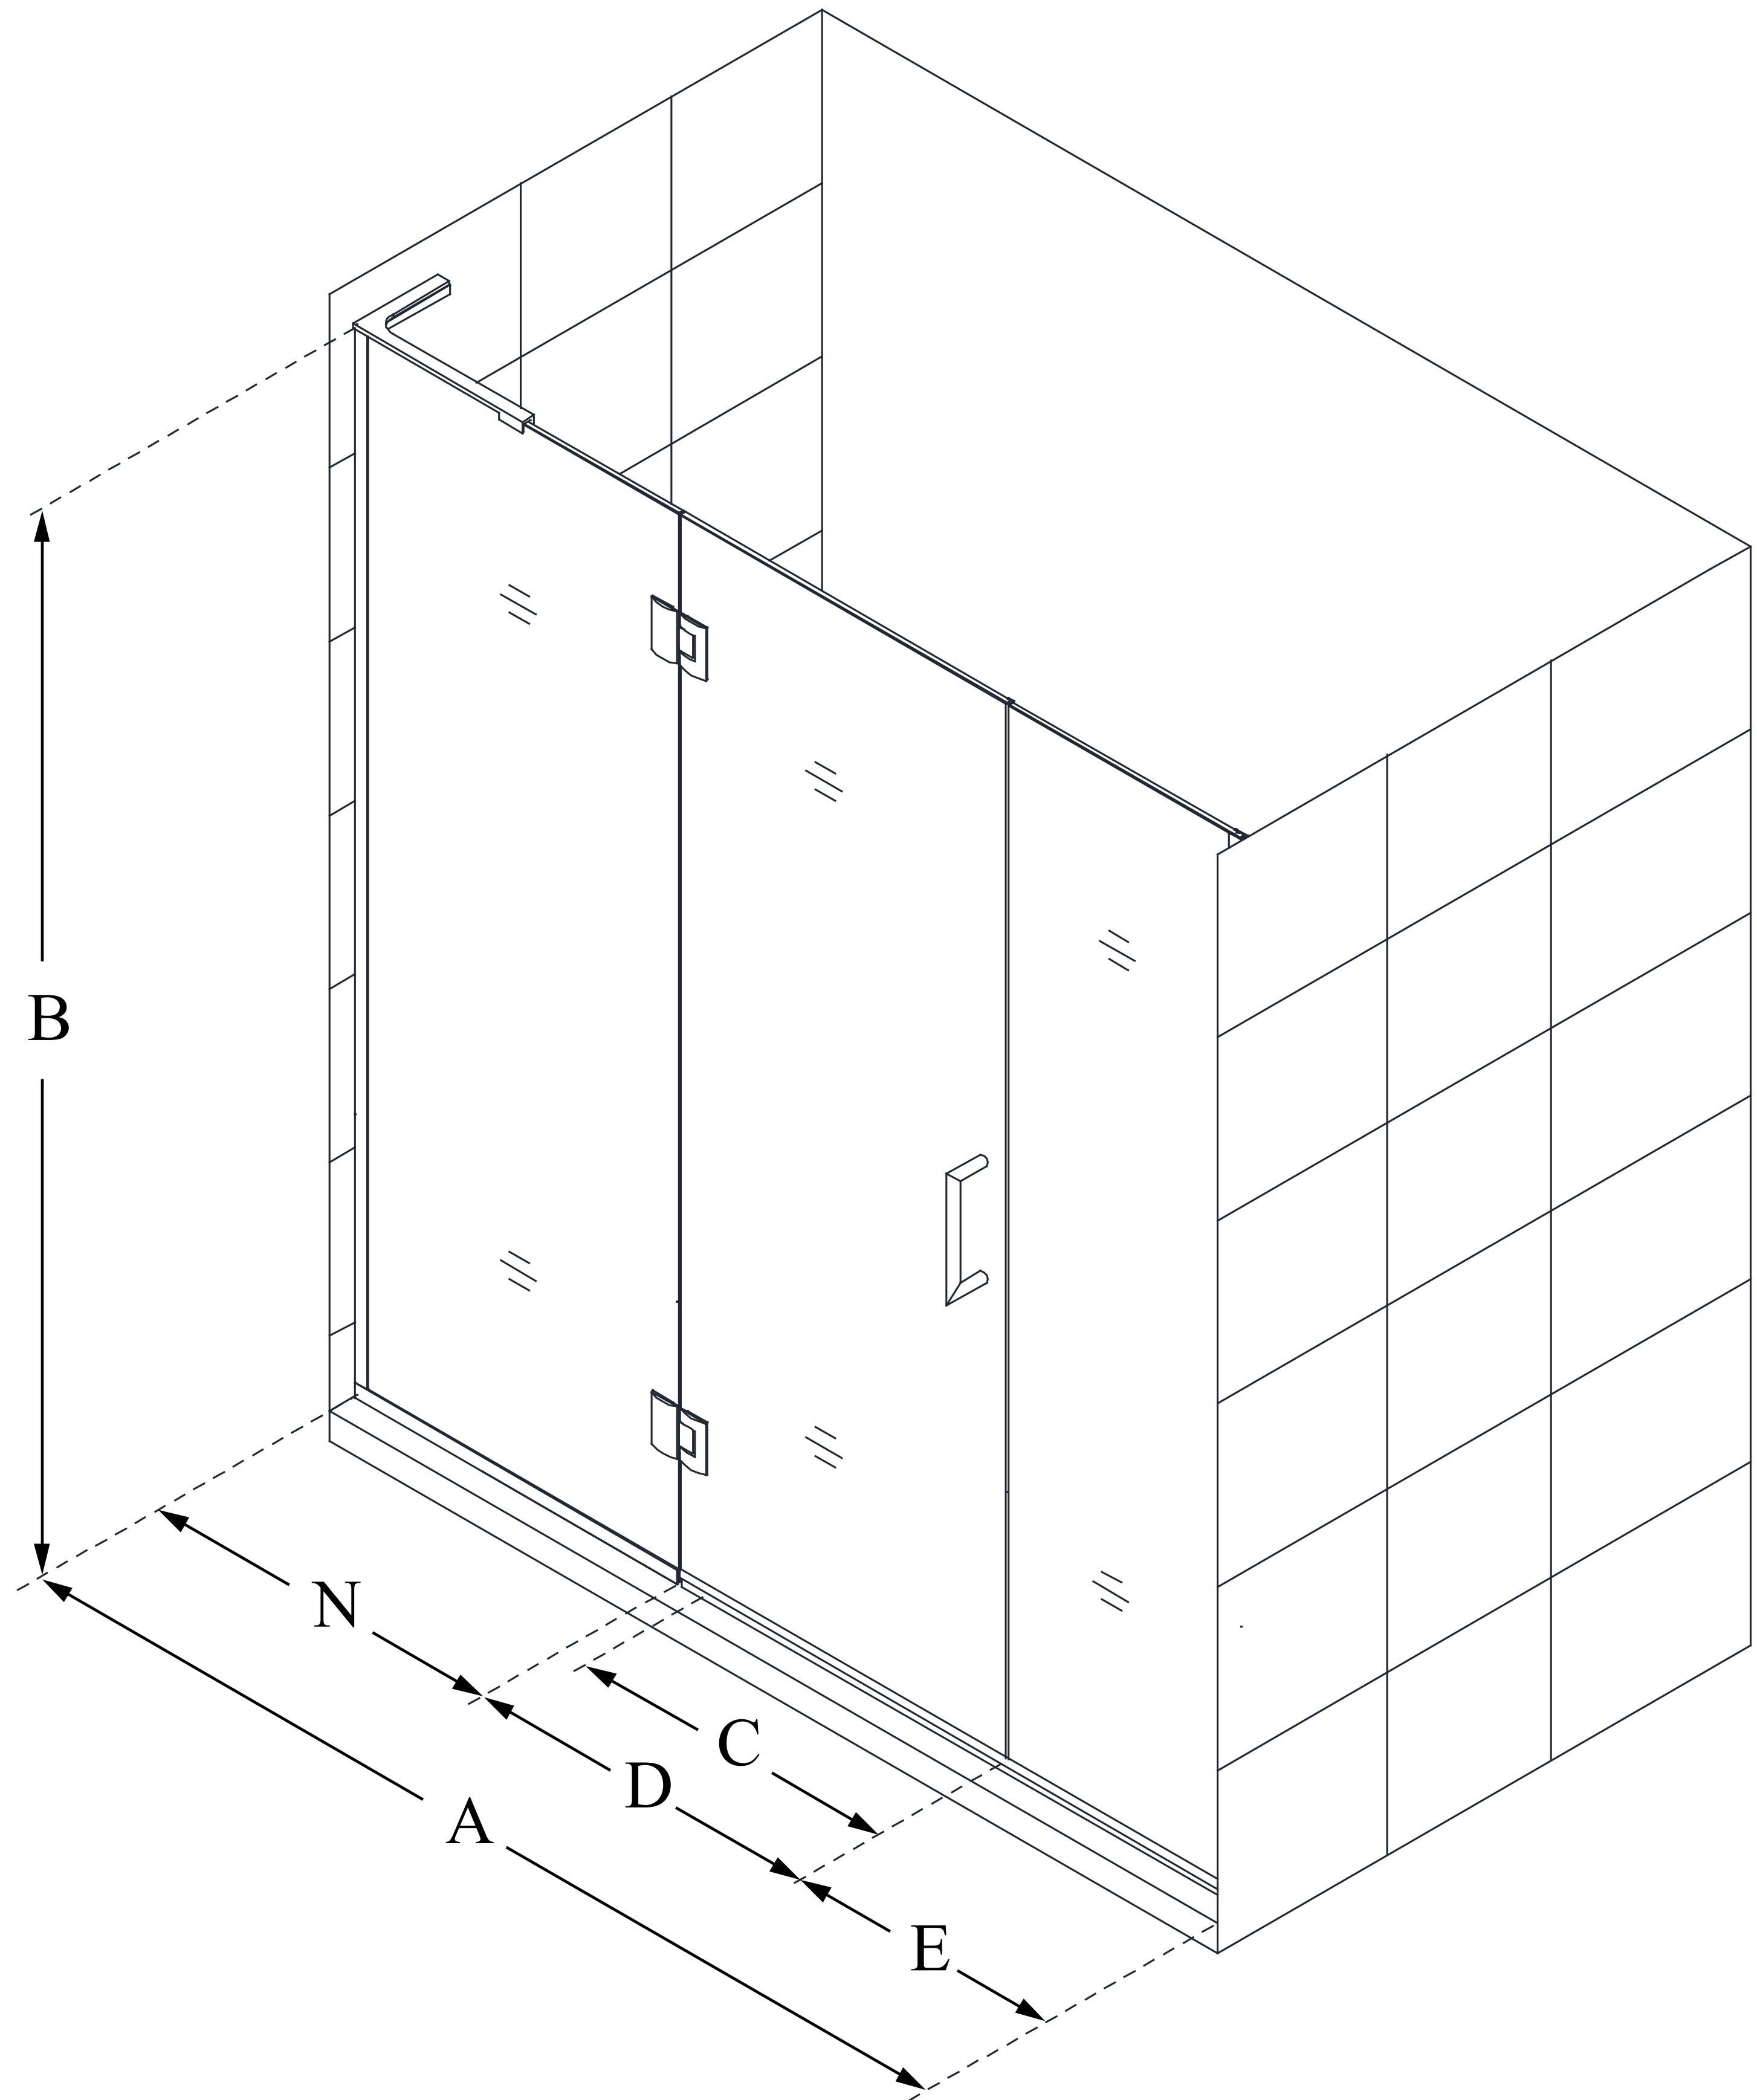

D3281472

UNIDOOR-X

DreamLine Unidoor-X 66-66 1/2
in. W x 72 in. H Frameless Hinged
Shower Door, Clear Glass

SWING DOOR

CONFIGURATION DIMENSIONS:

A: 66 - 66 1/2 in.

MODEL WIDTH

B: 72 in.

MODEL HEIGHT

C: 27 in.

ACCESS WIDTH

D: 28 in.

DOOR WIDTH

E: 14 in.

INLINE PANEL WIDTH

N: 24 in.

HINGE PANEL WIDTH

DreamLine reserves the right to update or modify the hardware or materials pictured without prior notice for the purpose of product improvement and customer satisfaction.