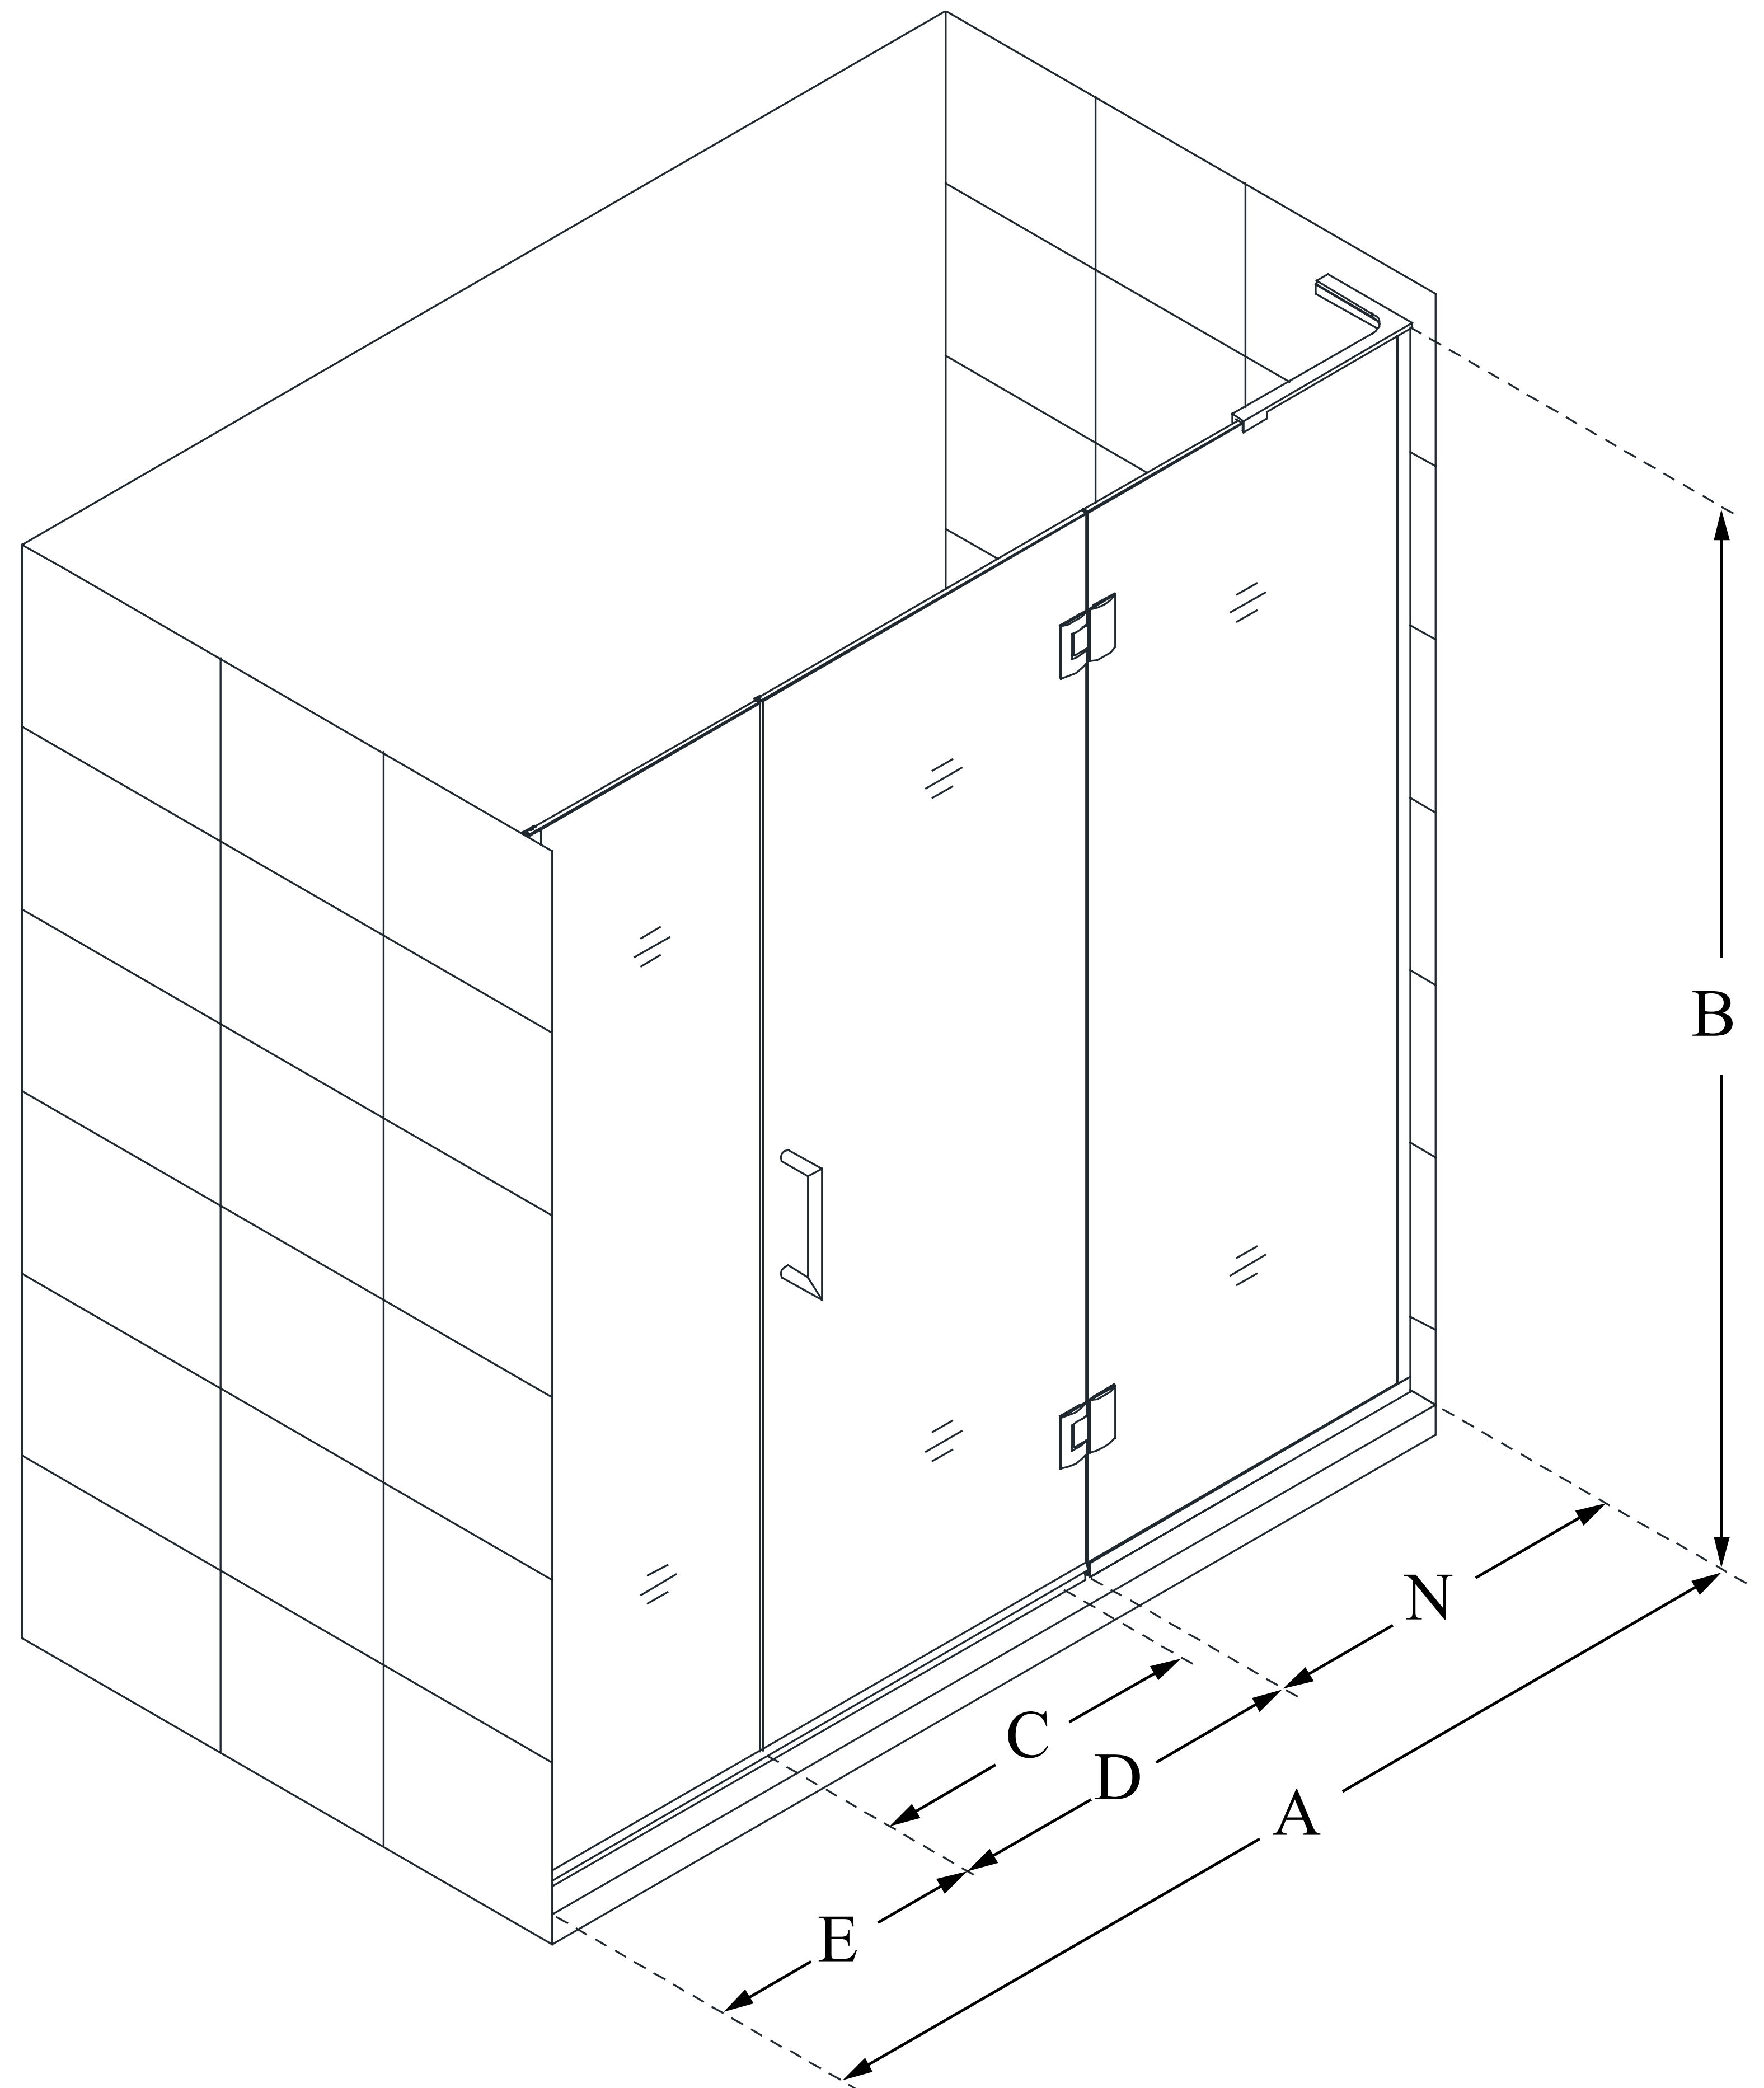

D32806572

UNIDOOR-X

DreamLine Unidoor-X 58 1/2-59
in. W x 72 in. H Frameless Hinged
Shower Door, Clear Glass

SWING DOOR

CONFIGURATION DIMENSIONS:

A: 58 1/2 - 59 in.

MODEL WIDTH

B: 72 in.

MODEL HEIGHT

C: 27 in.

ACCESS WIDTH

D: 28 in.

DOOR WIDTH

E: 6 1/2 in.

INLINE PANEL WIDTH

N: 24 in.

HINGE PANEL WIDTH

DreamLine reserves the right to update or modify the hardware or materials pictured without prior notice for the purpose of product improvement and customer satisfaction.