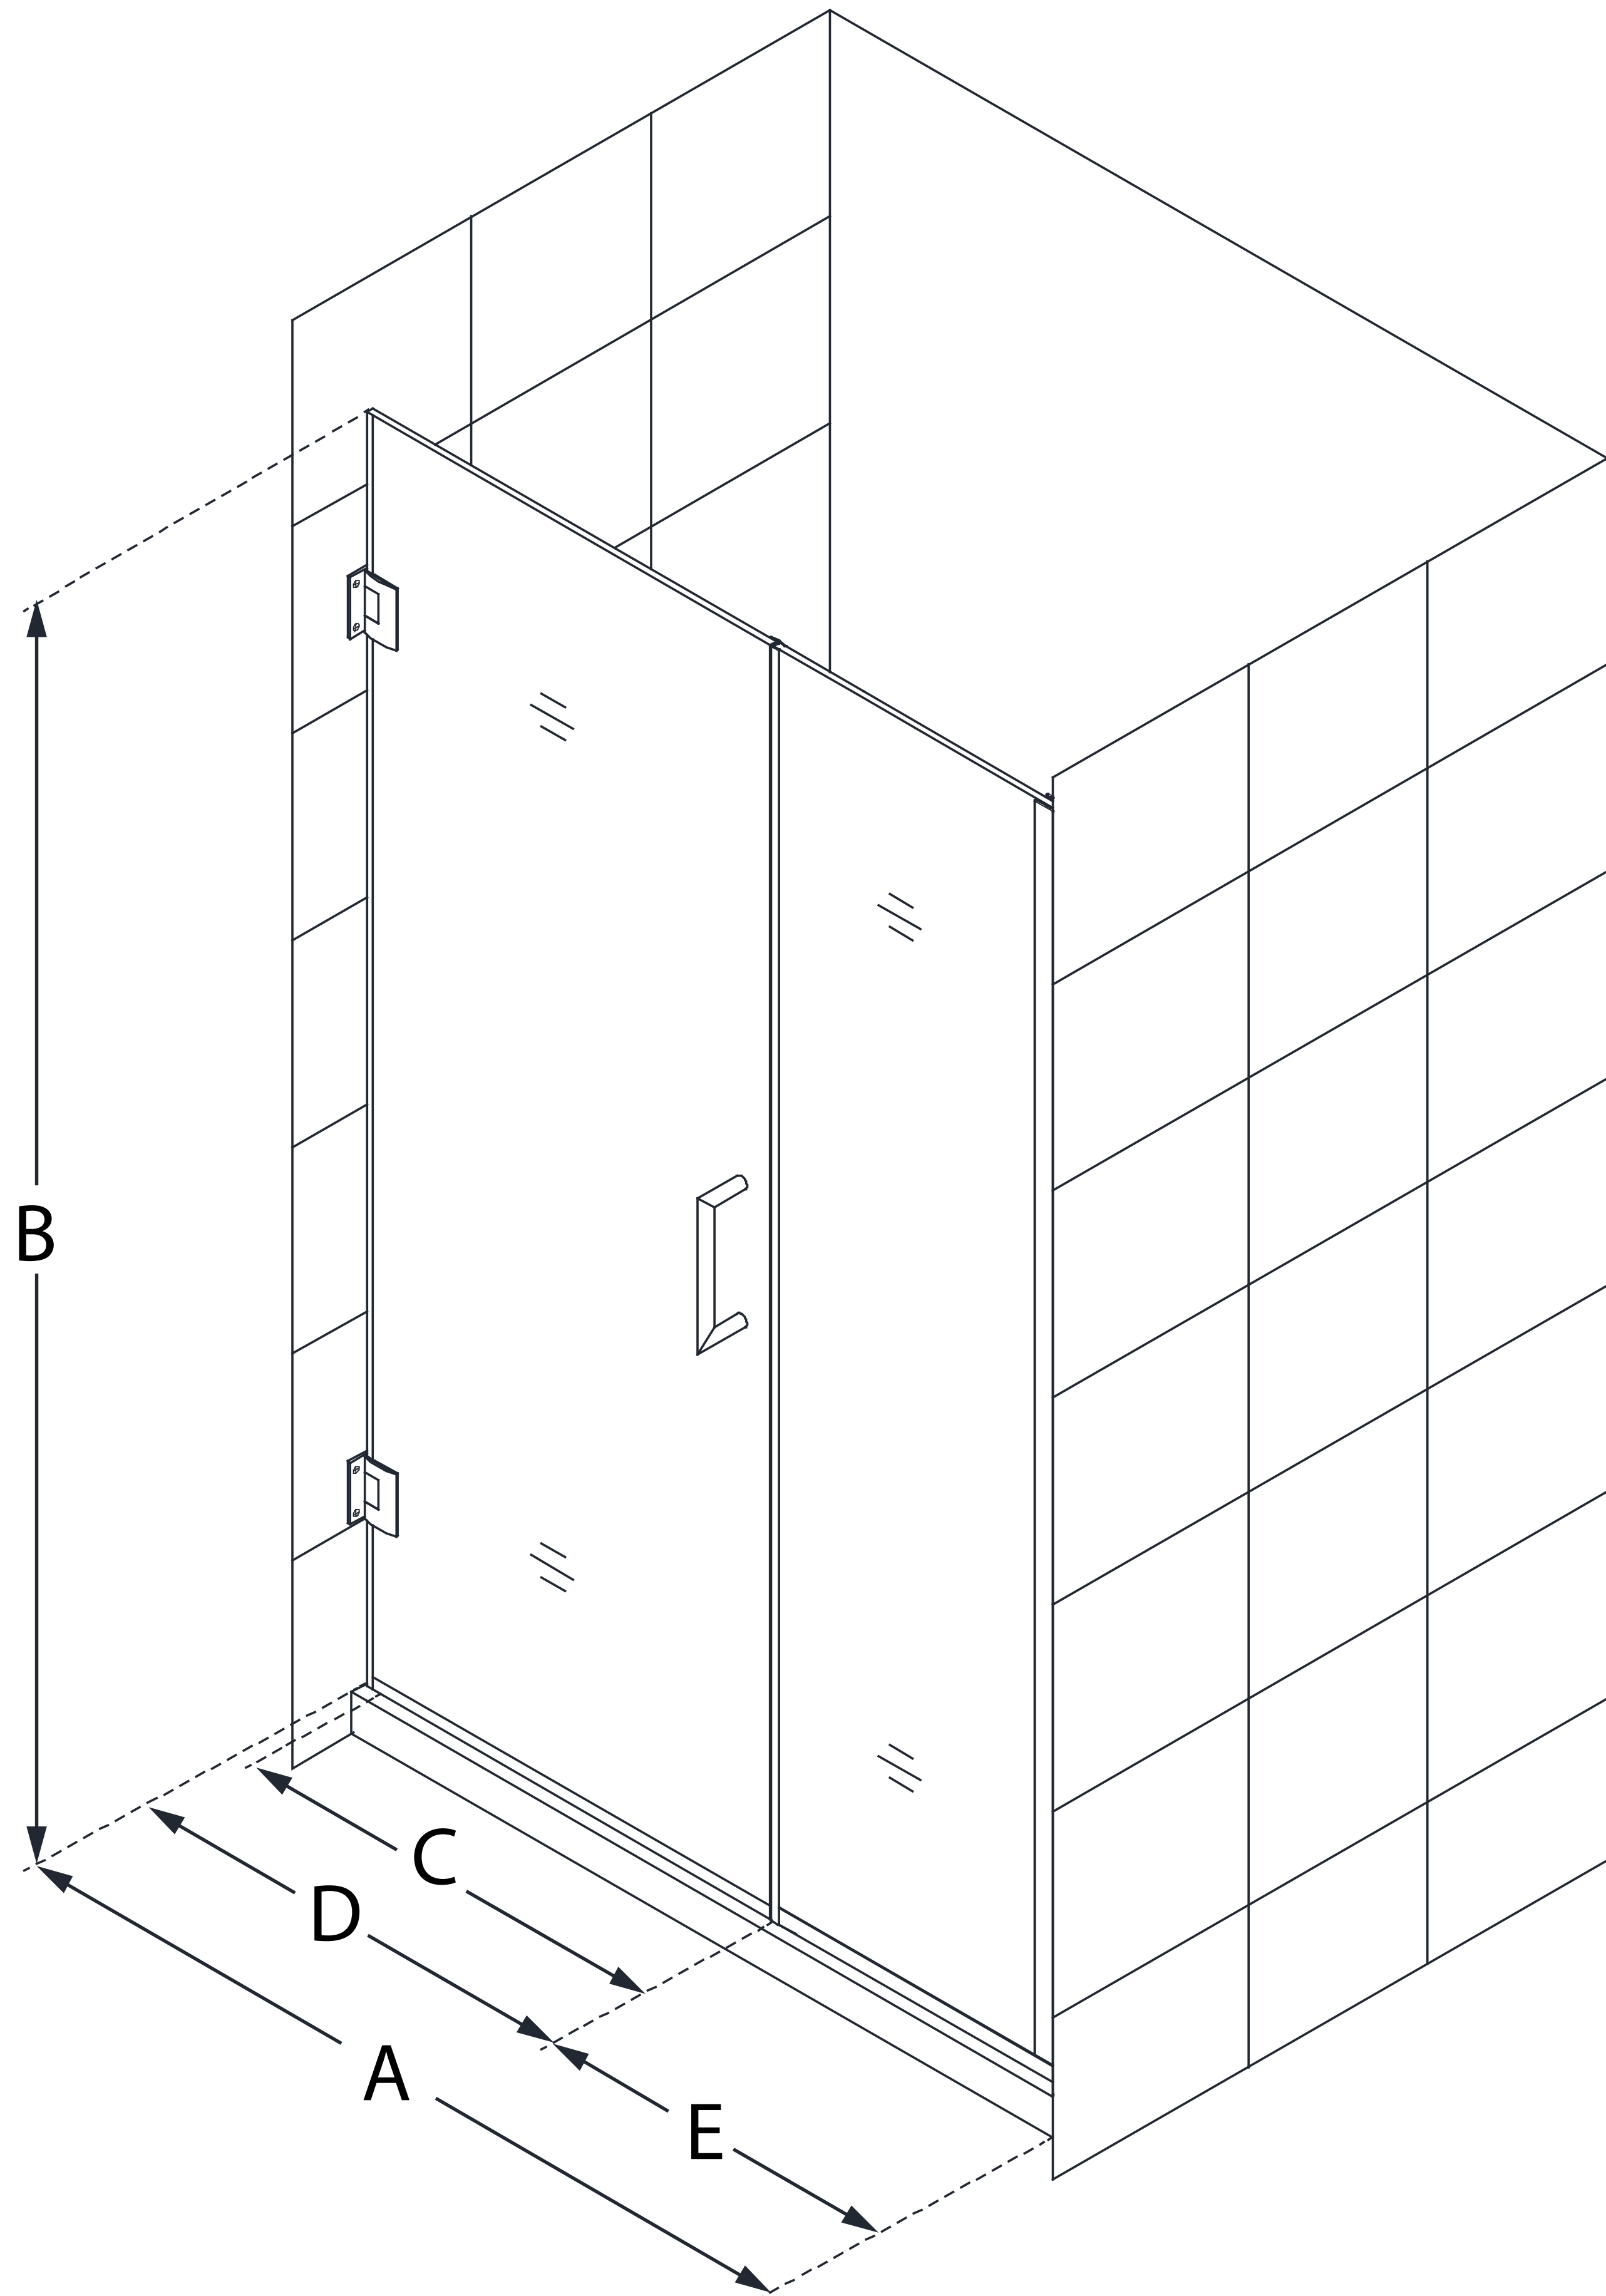

# UNIDOOR PLUS

DreamLine Unidoor Plus 50-50 1/2  
in. W x 72 in. H Frameless Hinged  
Shower Door, Clear Glass

**SWING DOOR**

## CONFIGURATION DIMENSIONS:

**A: 50 - 50 1/2 in.**

MODEL WIDTH

**B: 72 in.**

MODEL HEIGHT

**C: 27 in.**

ACCESS WIDTH

**D: 28 in.**

DOOR WIDTH

**E: 22 in.**

INLINE PANEL WIDTH

DreamLine reserves the right to update or modify the hardware or materials pictured without prior notice for the purpose of product improvement and customer satisfaction.