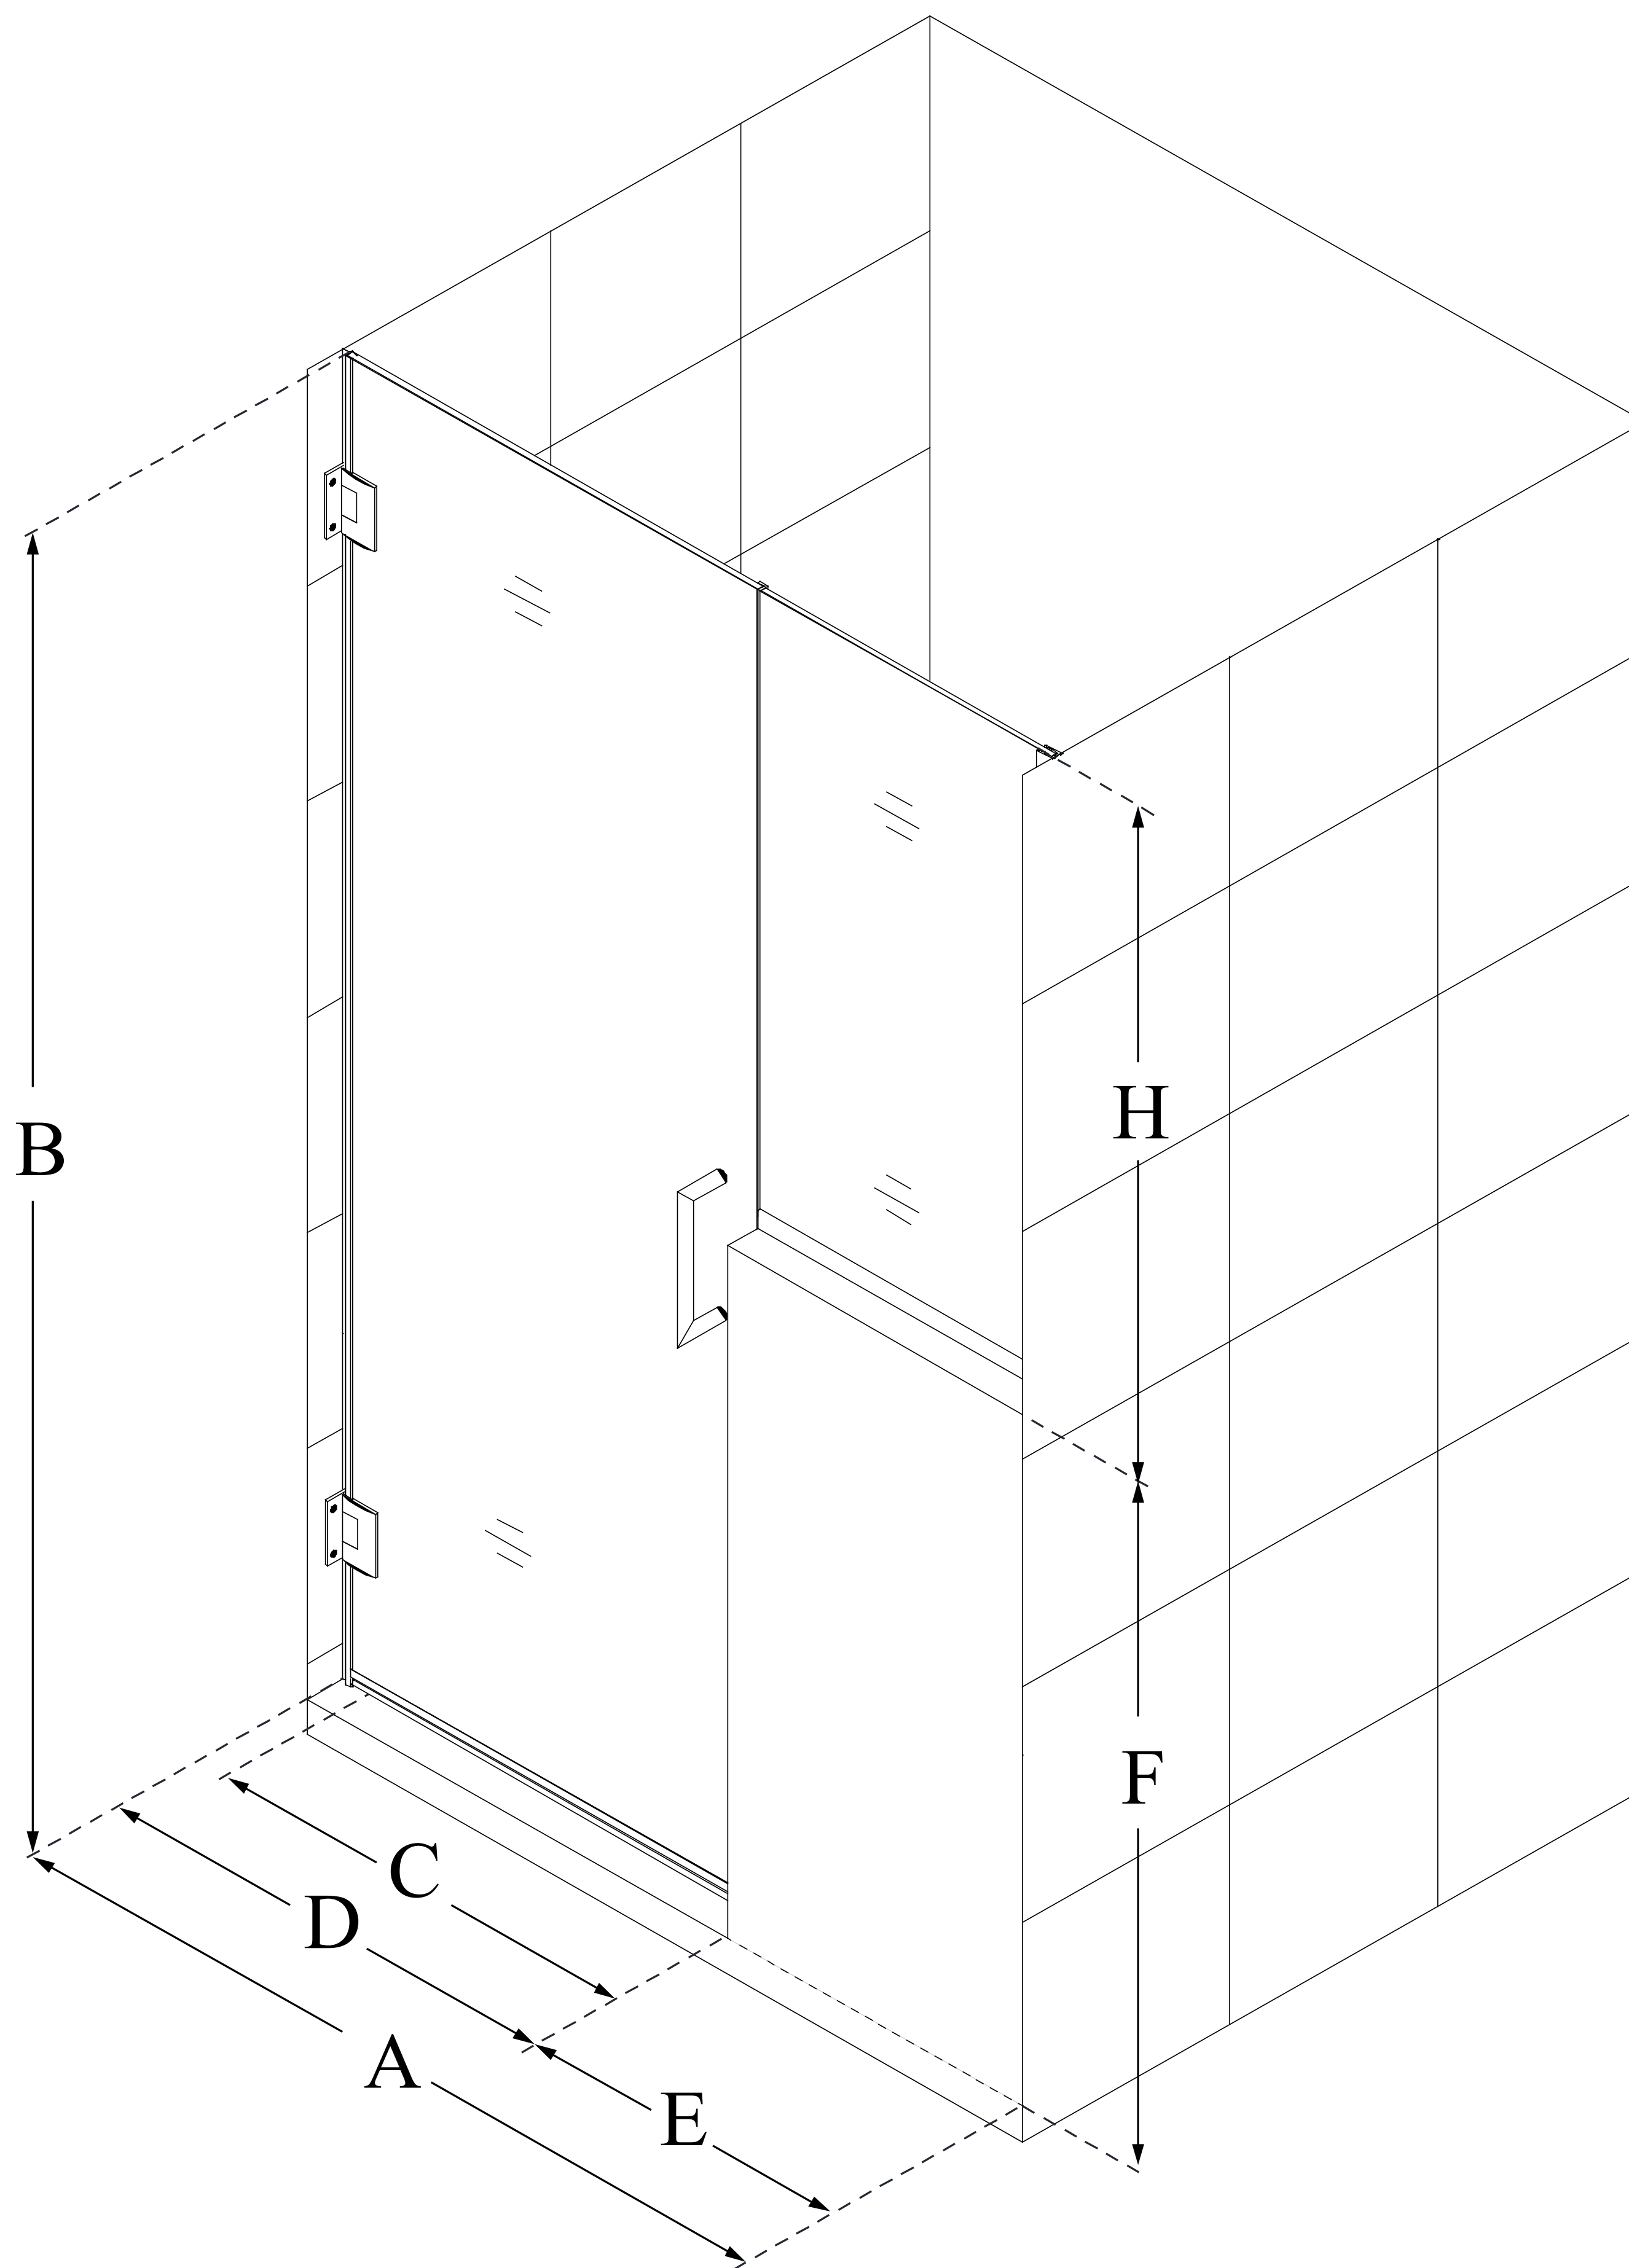

SHDR-24293036

UNIDOOR PLUS

DreamLine Unidoor Plus 59-59 1/2
in. W x 72 in. H Hinged Shower Door
with 36 in. Half Panel, Clear Glass

SWING DOOR

CONFIGURATION DIMENSIONS:

A: 59 - 59 1/2 in.

MODEL WIDTH

B: 72 in.

MODEL HEIGHT

C: 28 in.

ACCESS WIDTH

D: 29 in.

DOOR WIDTH

E: 30 in.

INLINE BUTTRESS PANEL WIDTH

F: 36 in.

BUTTRESS WALL HEIGHT

H: 36 in.

BUTTRESS GLASS HEIGHT

DreamLine reserves the right to update or modify the hardware or materials pictured without prior notice for the purpose of product improvement and customer satisfaction.