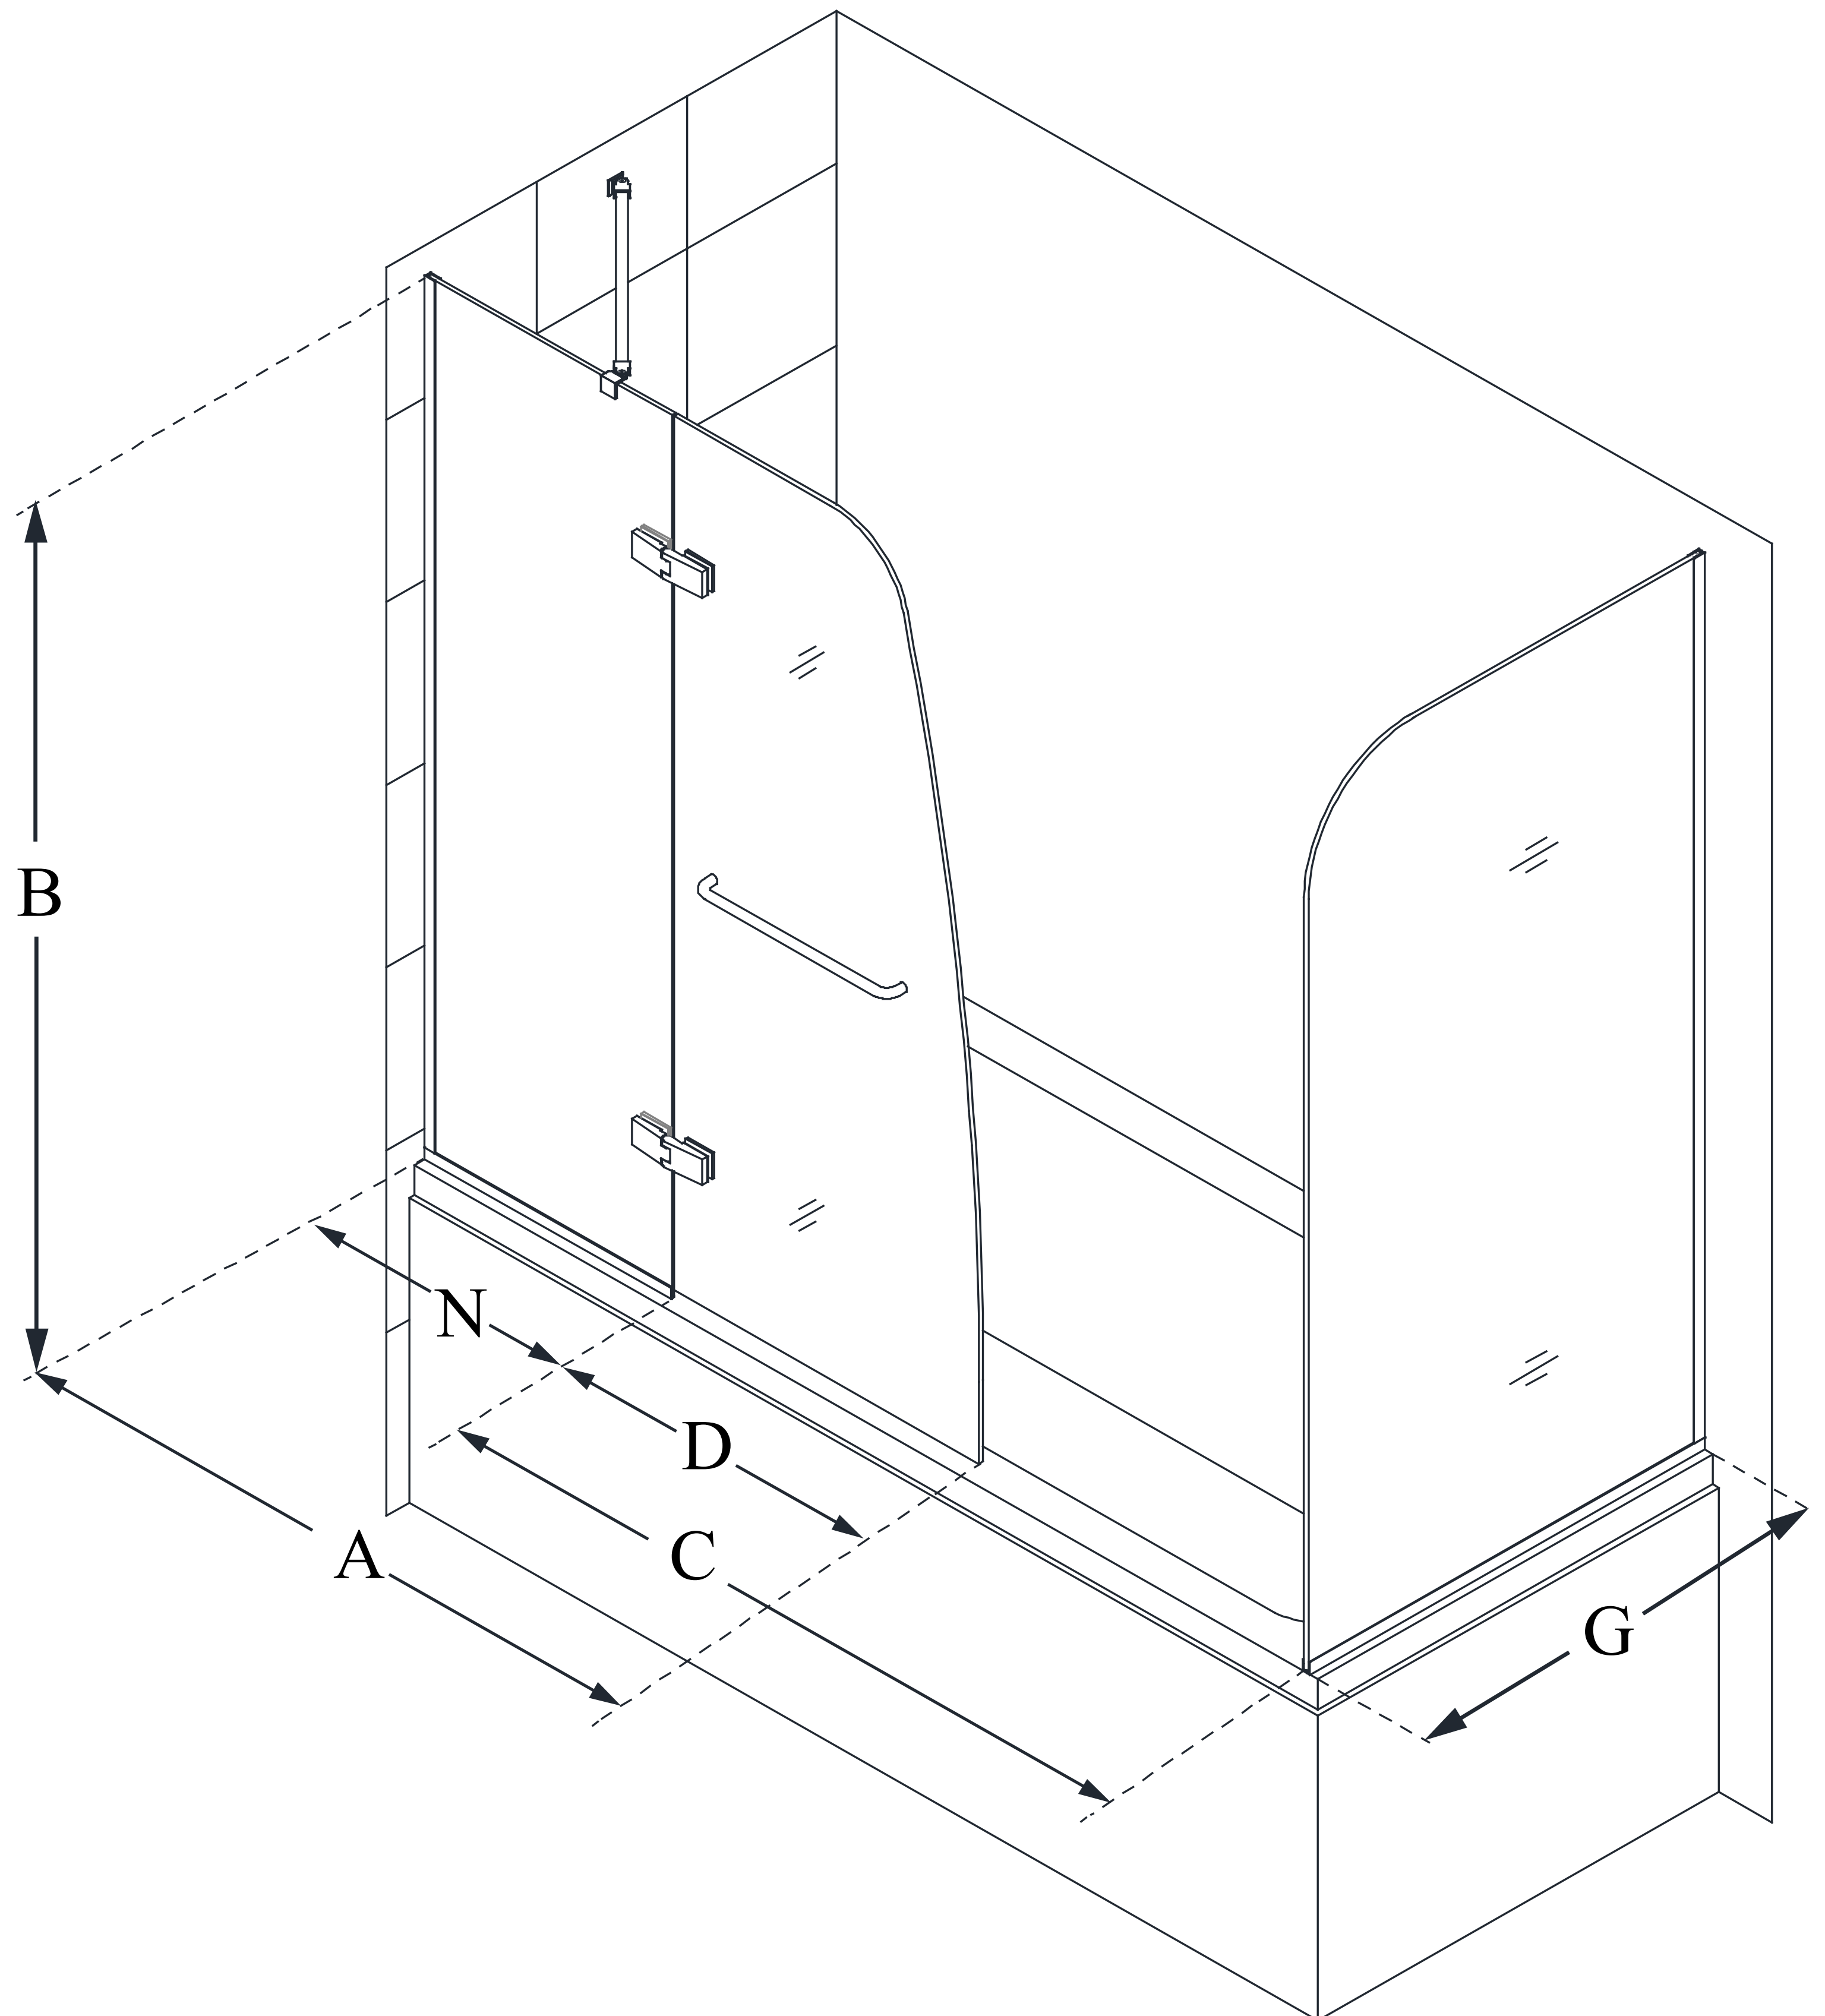

SHDR-3448580-RT

AQUA ULTRA

DreamLine Aqua Ultra 57-60 in.
W x 30 in. D x 58 in. H Frameless
Hinged Tub Door with Return Panel

SWING DOOR

CONFIGURATION DIMENSIONS:

A: 48 in.

MODEL WIDTH

B: 58 in.

MODEL HEIGHT

C: 36 in. (in a 60 in. opening)

ACCESS WIDTH

D: 24 1/8 in.

DOOR WIDTH

G: 30 in.

RETURN PANEL WIDTH

N: 23 7/8 in.

HINGE PANEL WIDTH

DreamLine reserves the right to update or modify the hardware or materials pictured without prior notice for the purpose of product improvement and customer satisfaction.