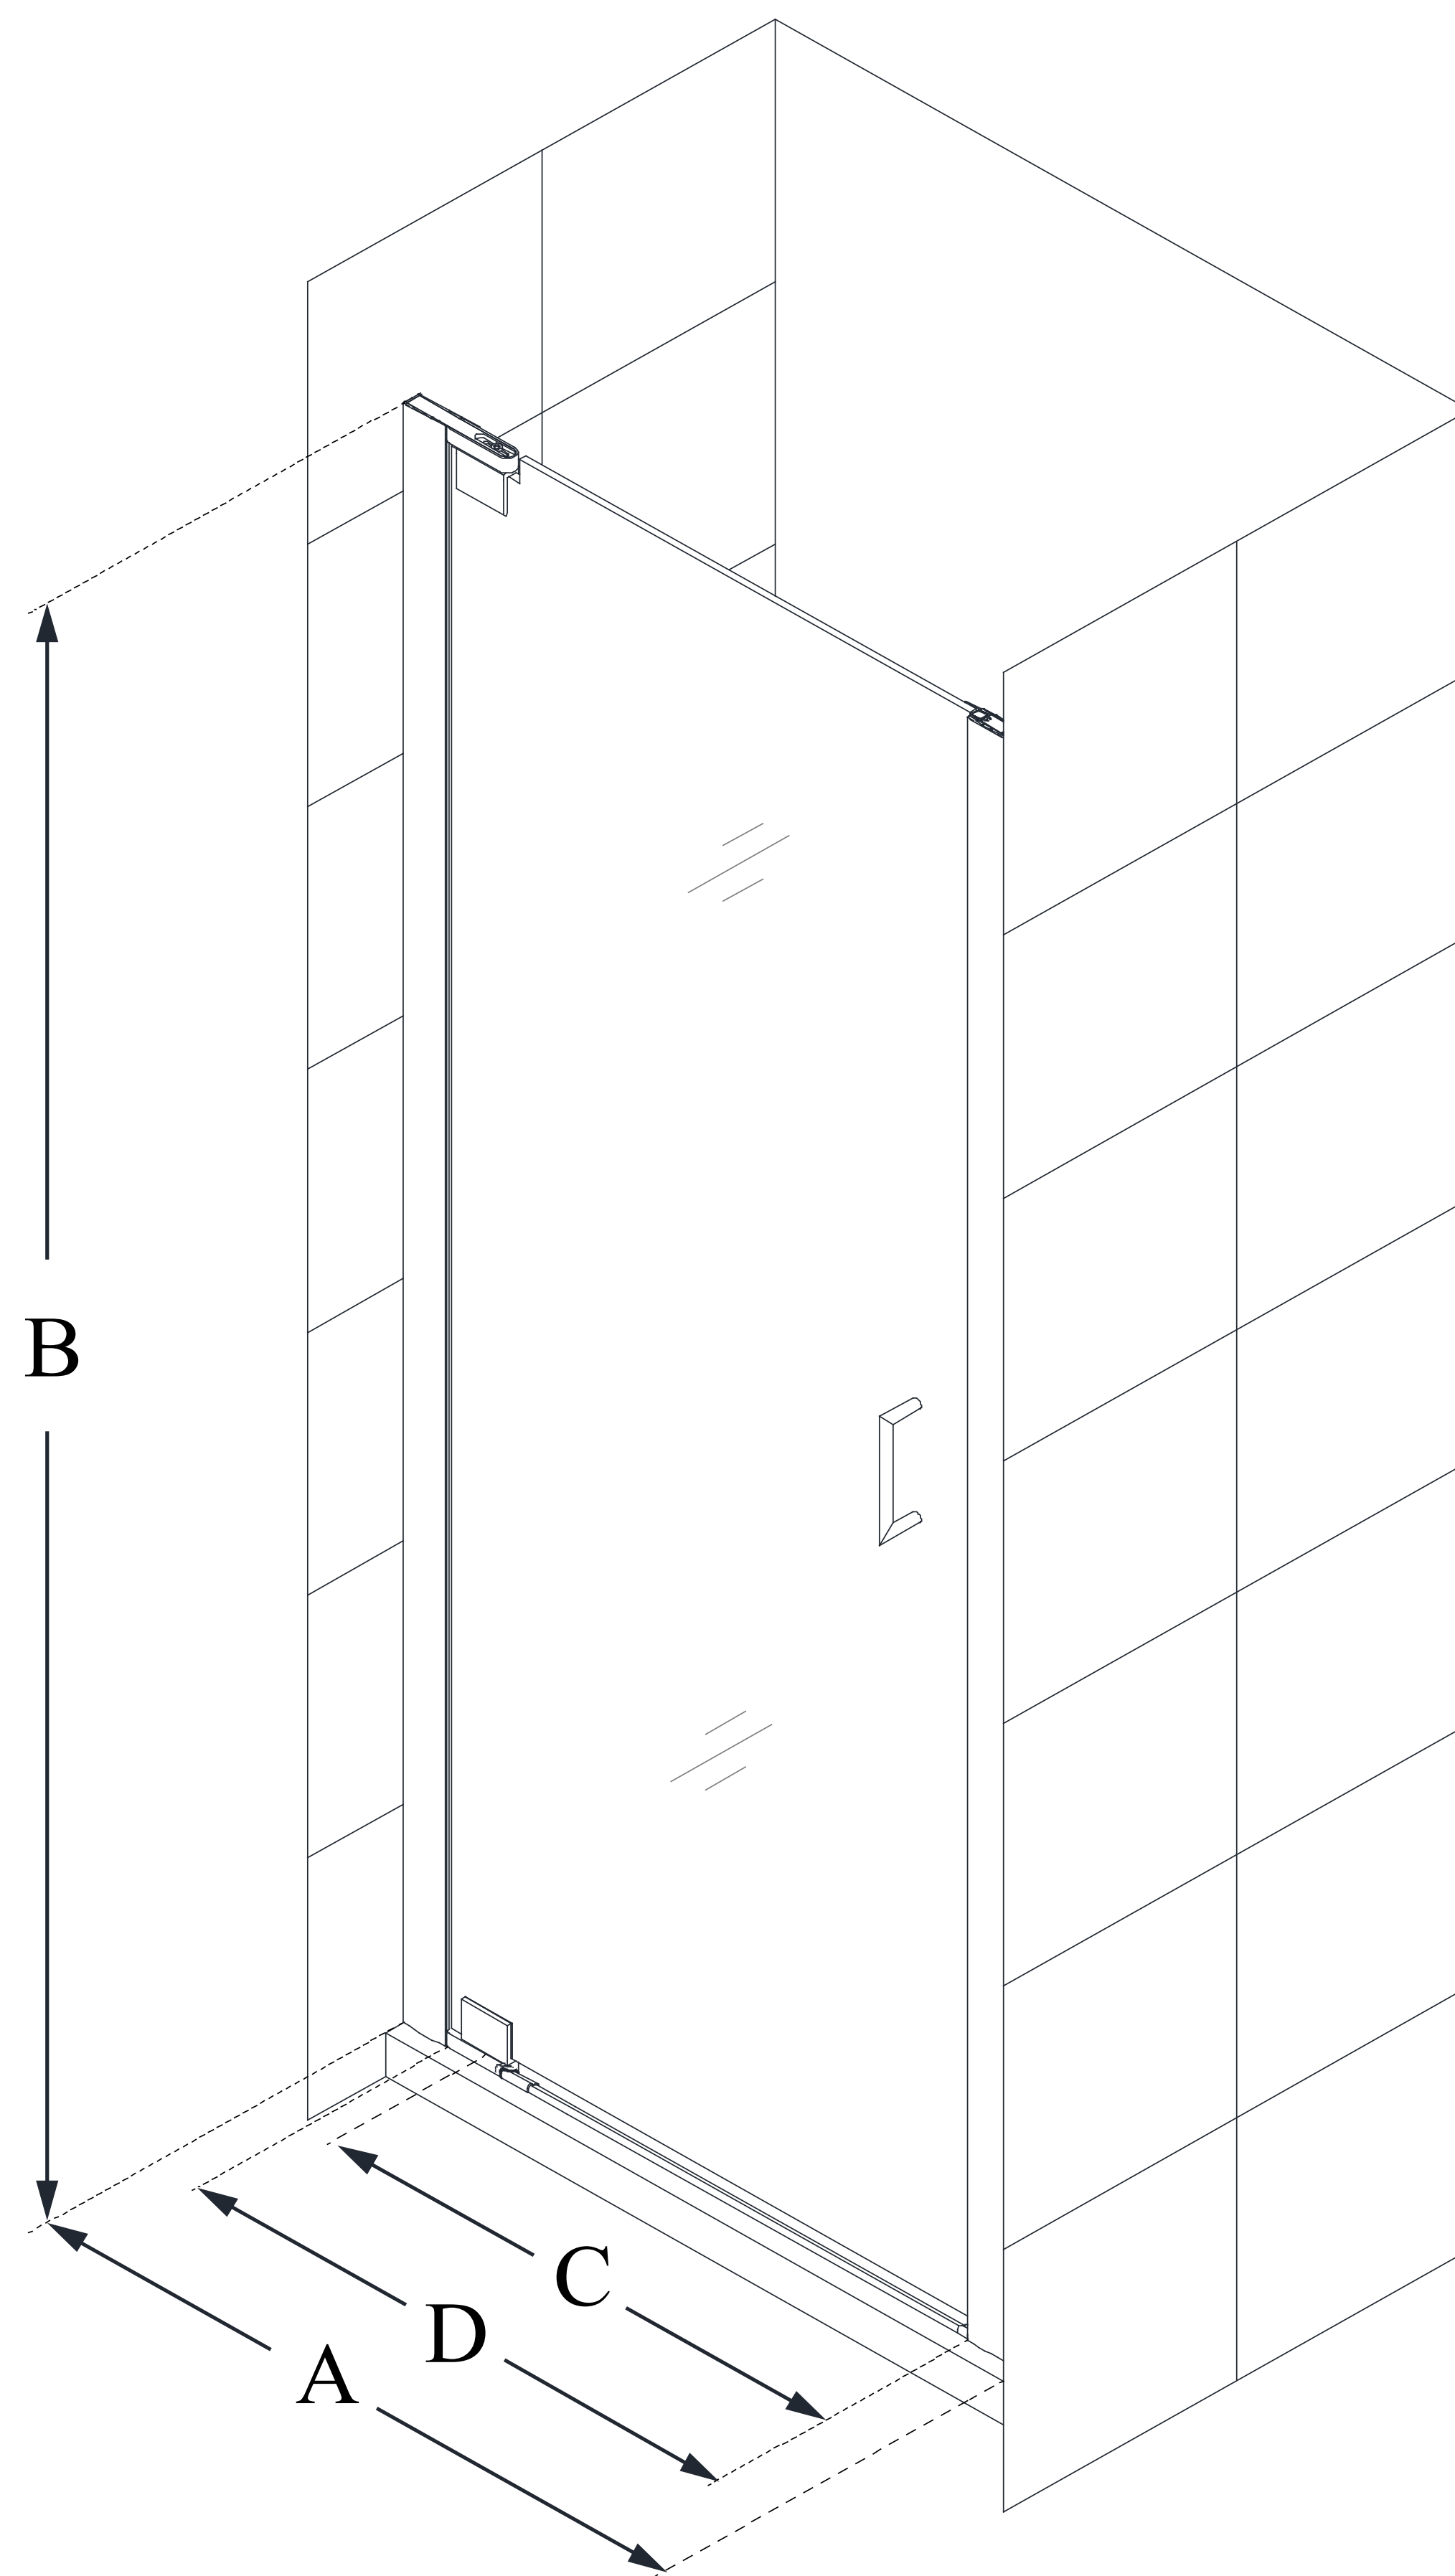

SHDR-4128720

ELEGANCE

DreamLine Elegance 28 3/4 - 30 3/4 in. W x 72 in. H Frameless Pivot Shower Door

PIVOT DOOR

CONFIGURATION DIMENSIONS:

A: 28 3/4 - 30 3/4 in.

MODEL WIDTH

B: 72 in.

MODEL HEIGHT

C: 21 1/4 in.

ACCESS WIDTH

D: 24 1/4 in.

DOOR WIDTH

E: -

INLINE PANEL WIDTH

DreamLine reserves the right to update or modify the hardware or materials pictured without prior notice for the purpose of product improvement and customer satisfaction.