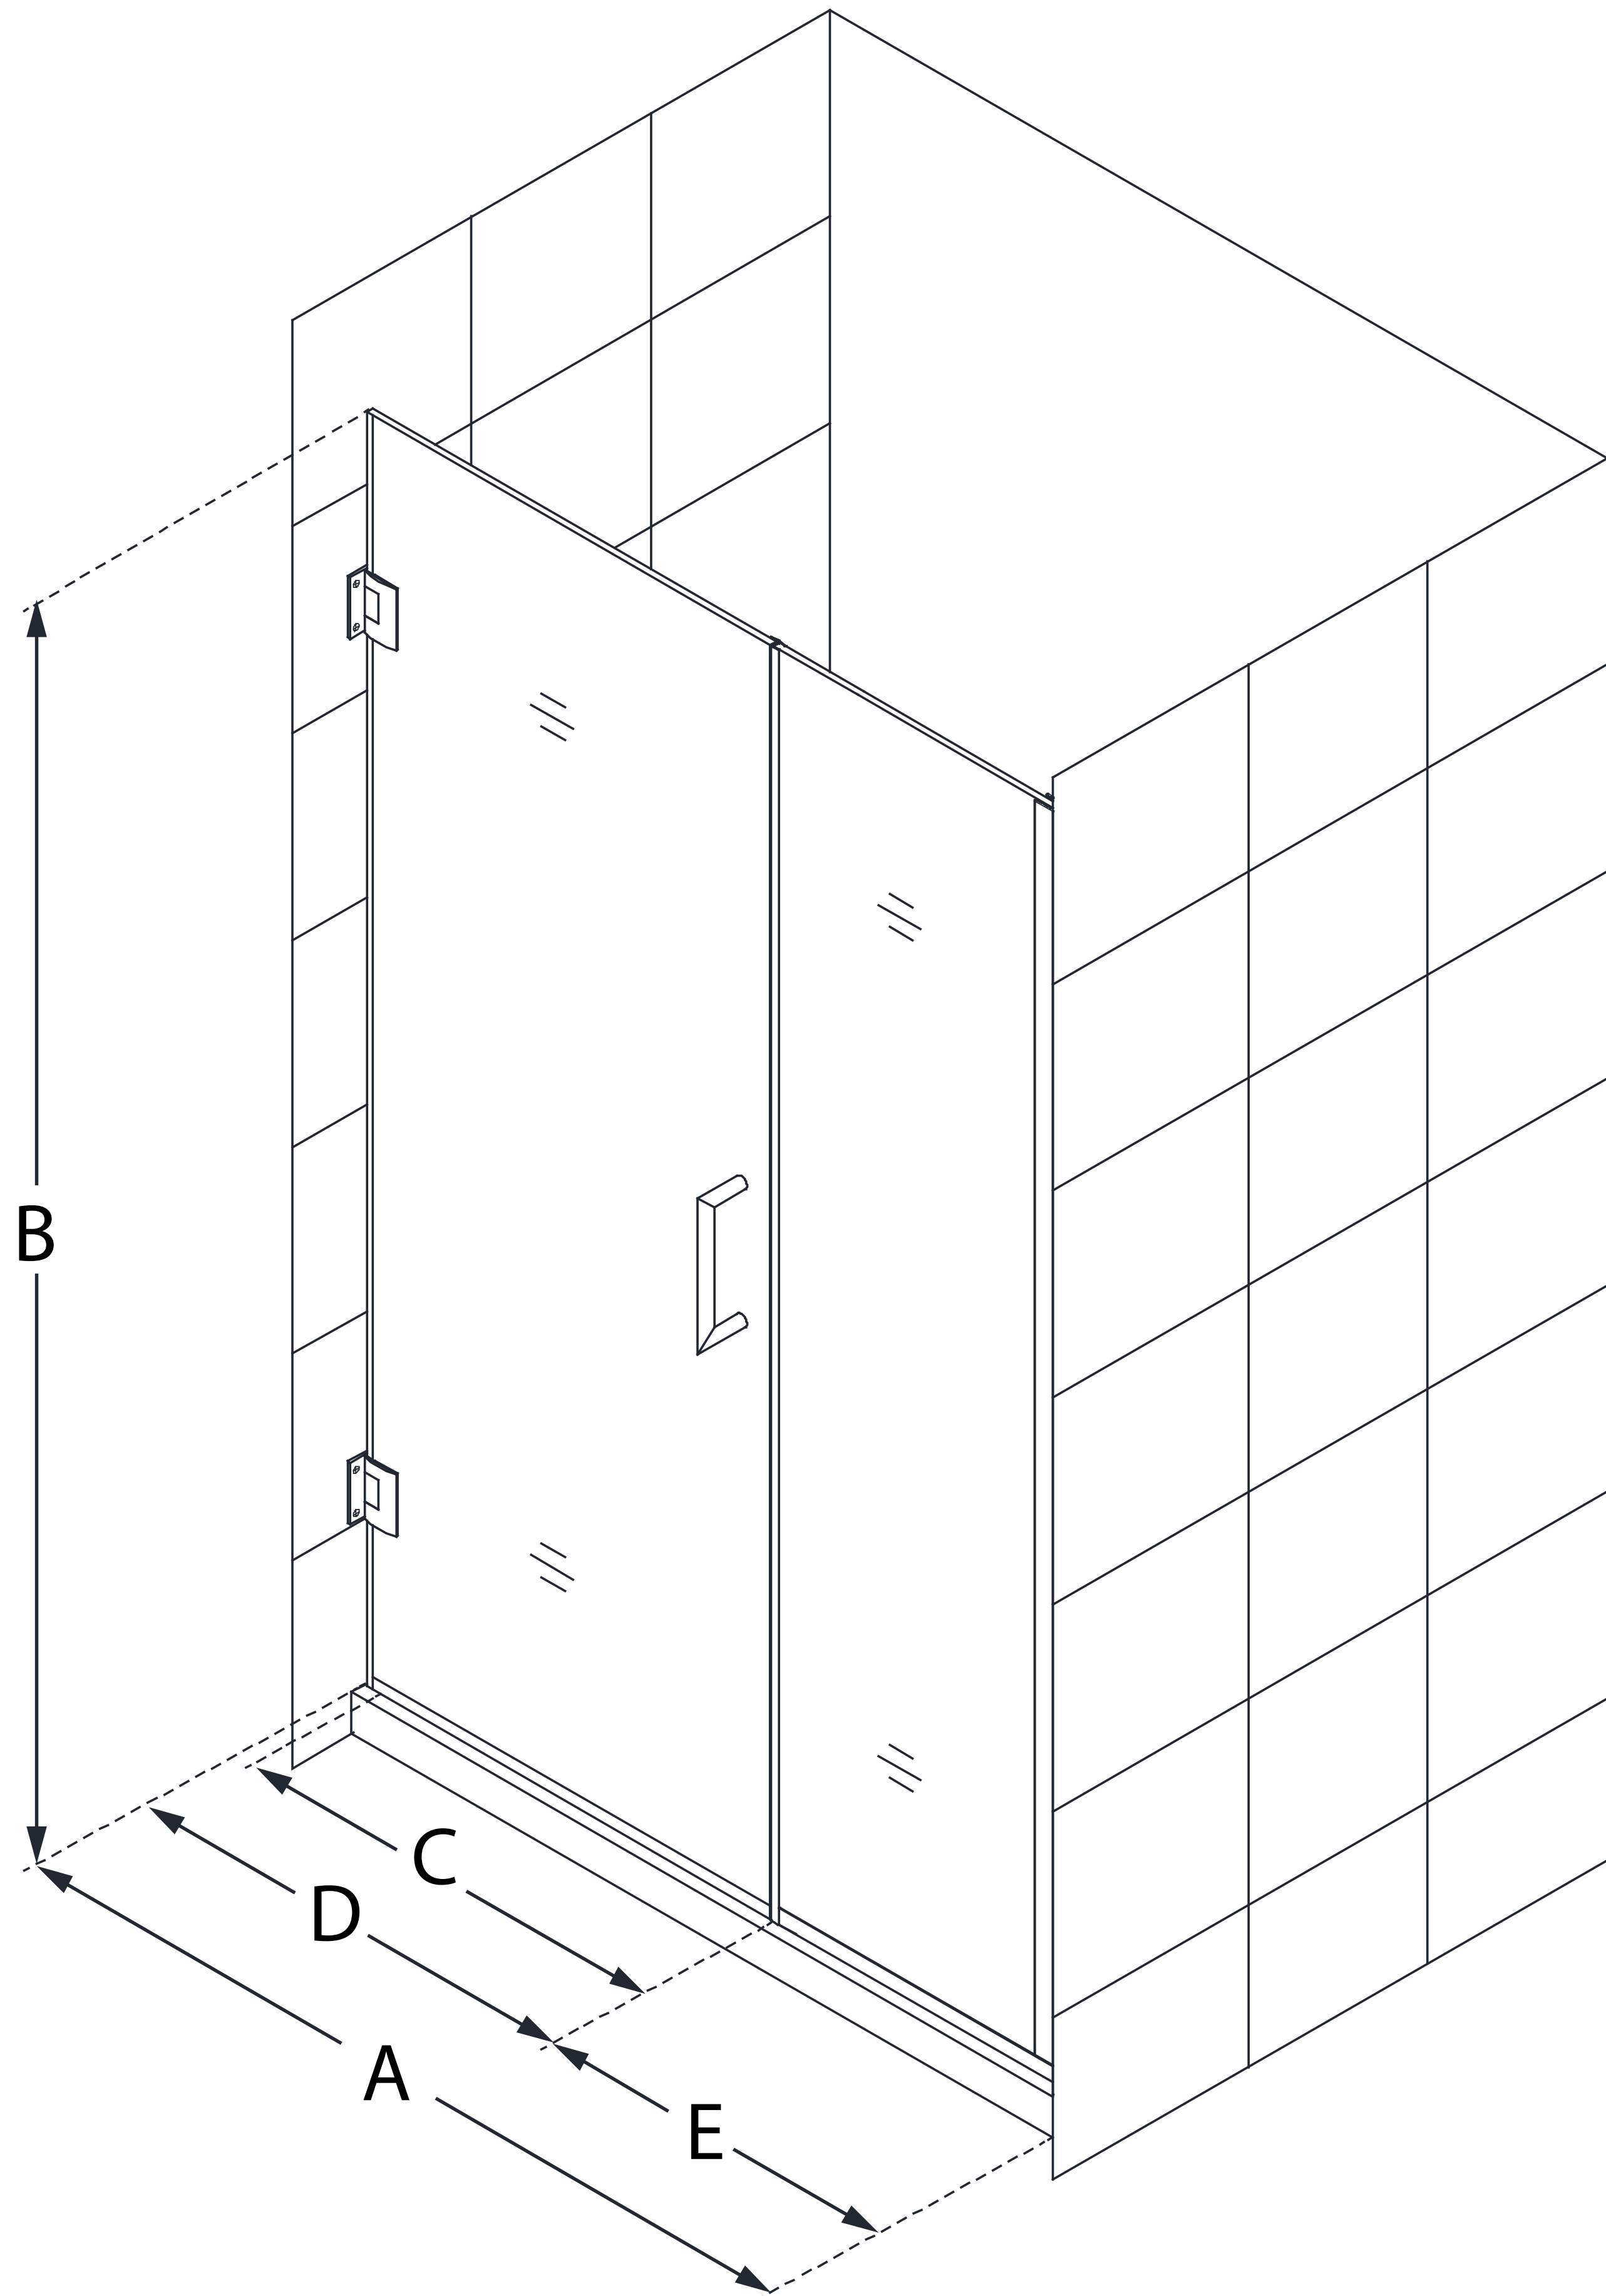

SHDR-244357210

UNIDOOR PLUS

DreamLine Unidoor Plus 43 1/2
- 44 in. W x 72 in. H Frameless
Hinged Shower Door, Clear Glass

SWING DOOR

CONFIGURATION DIMENSIONS:

A: 43 1/2 - 44 in.

MODEL WIDTH

B: 72 in.

MODEL HEIGHT

C: 28 in.

ACCESS WIDTH

D: 29 in.

DOOR WIDTH

E: 14 1/2 in.

INLINE PANEL WIDTH

DreamLine reserves the right to update or modify the hardware or materials pictured without prior notice for the purpose of product improvement and customer satisfaction.