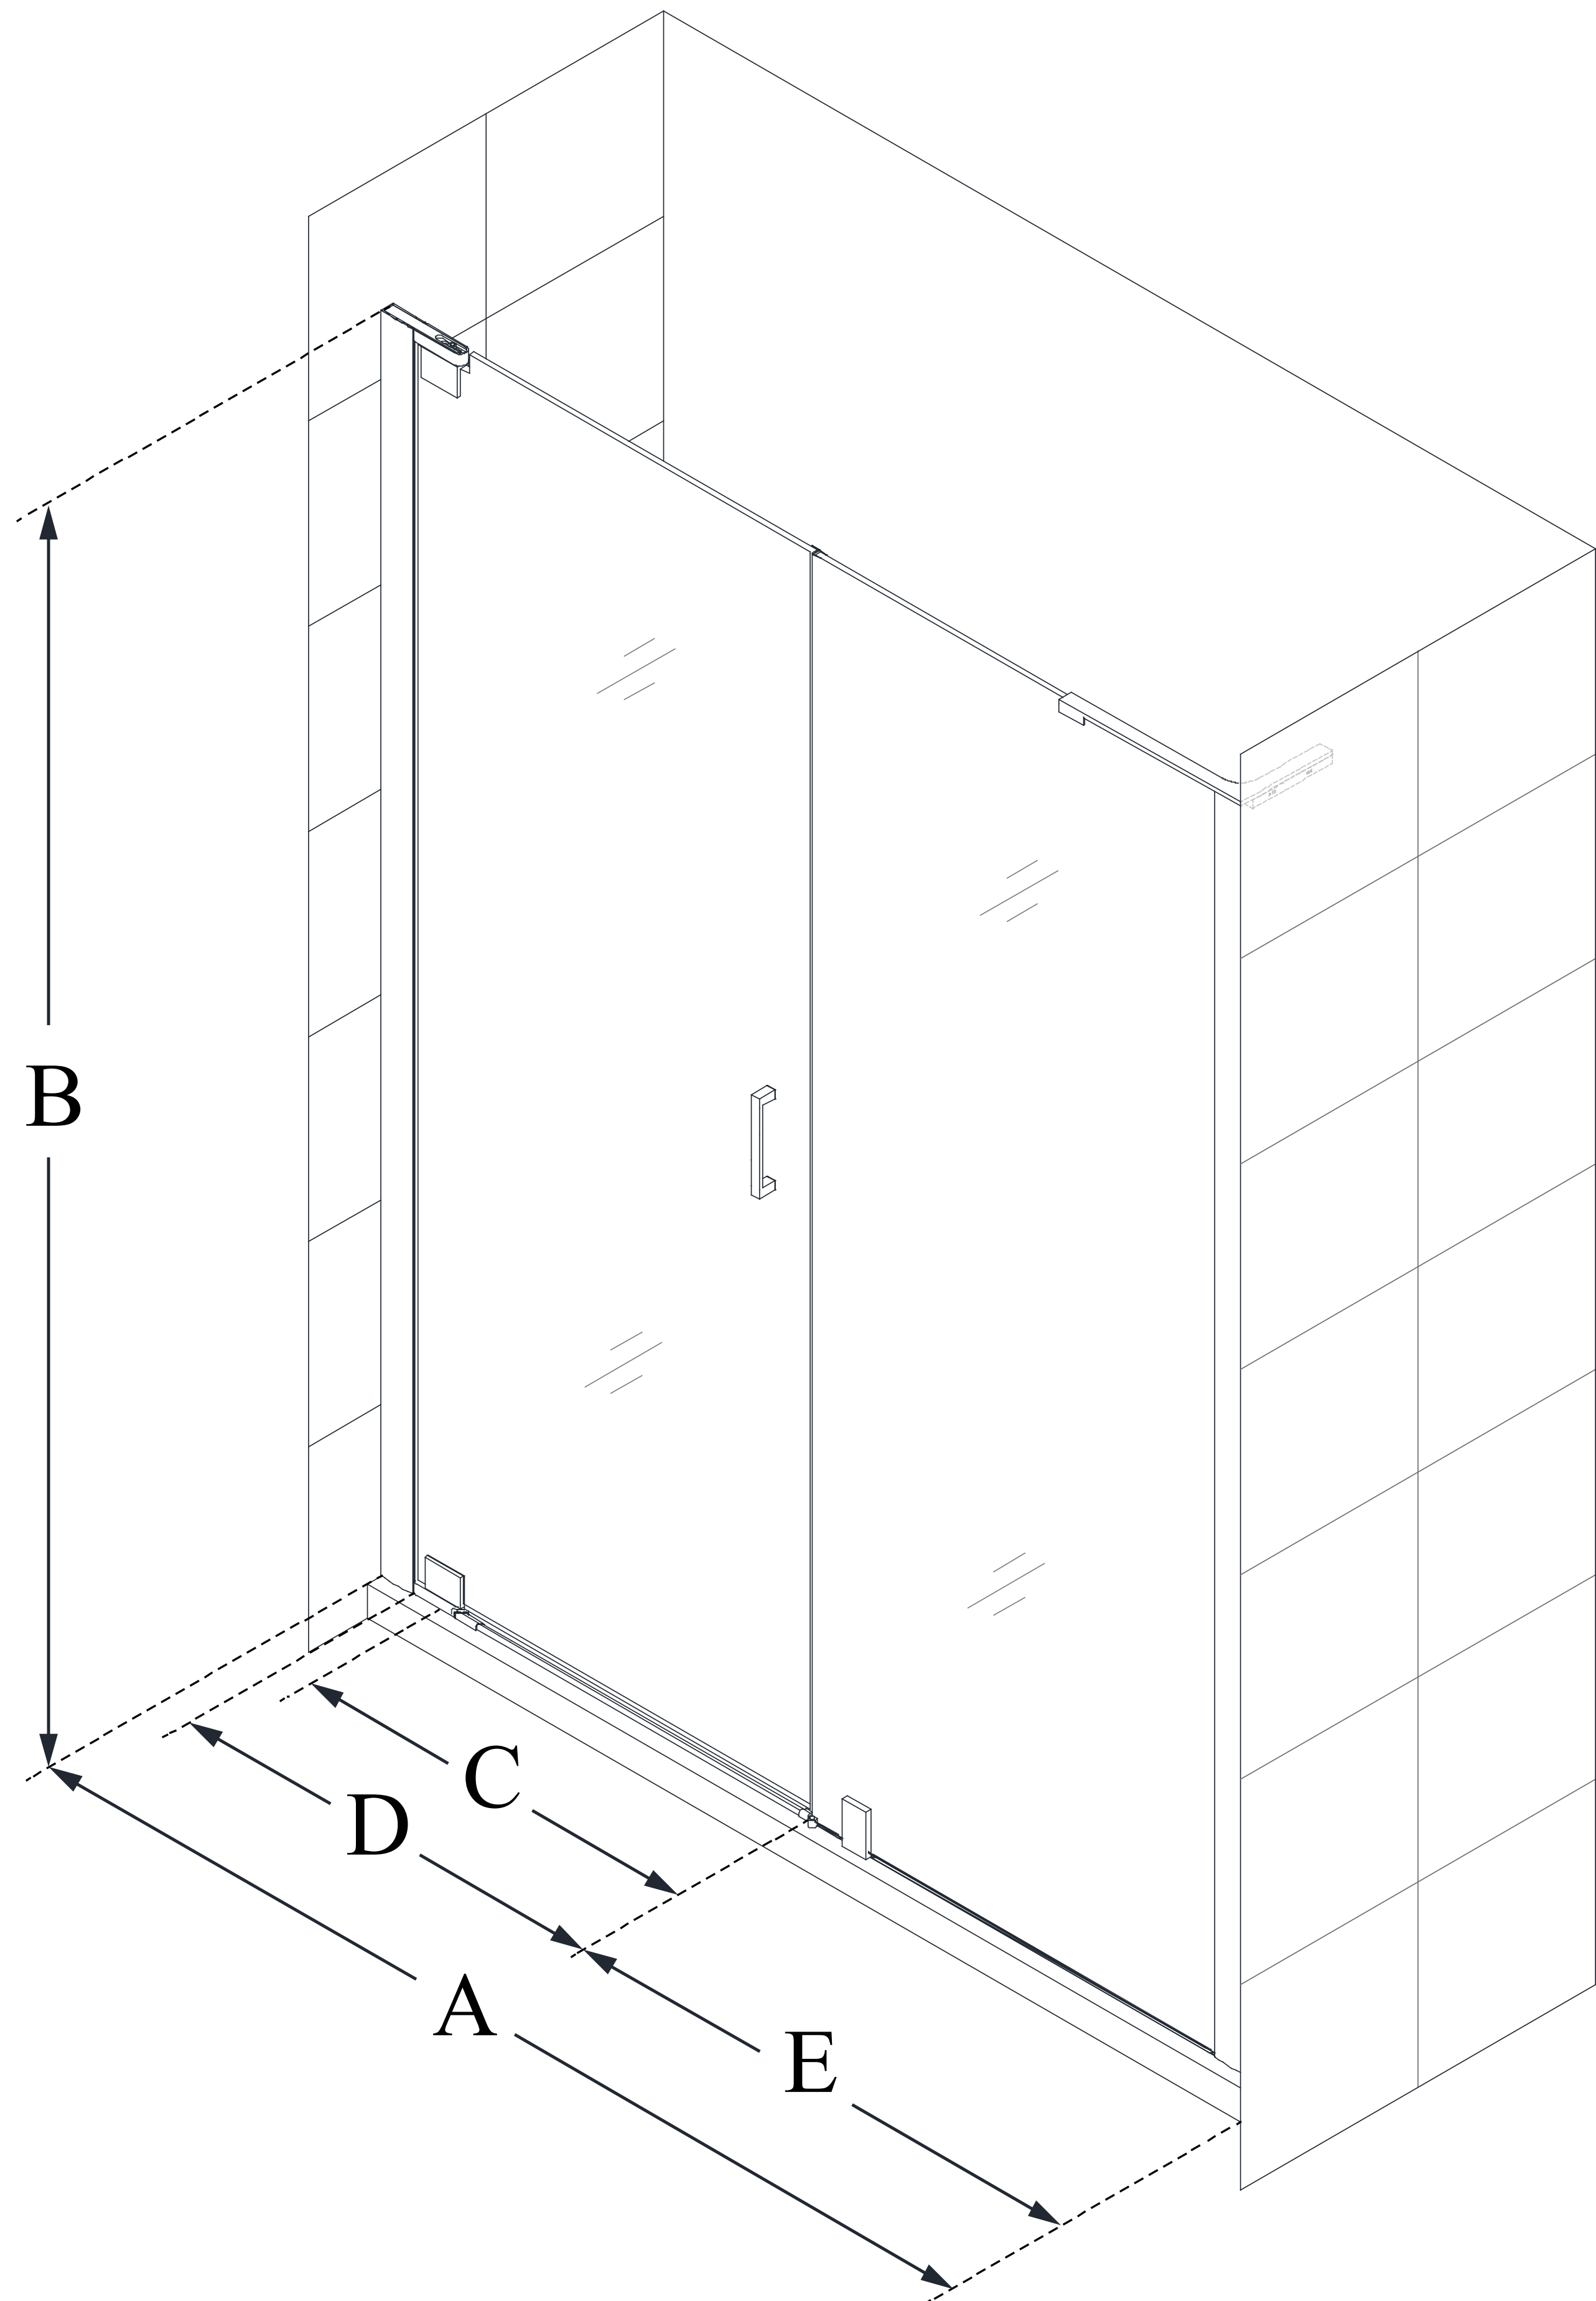

SHDR-4332300

ELEGANCE-LS

DreamLine Elegance-LS 60 1/4 -
62 1/4 in. W x 72 in. H Frameless
Pivot Shower Door

PIVOT DOOR

**CONFIGURATION
DIMENSIONS:**

A: 60 1/4 in. - 62 1/4 in.

MODEL WIDTH

B: 72 in.

MODEL HEIGHT

C: 24 3/4

ACCESS WIDTH

D: 27 3/4 in.

DOOR WIDTH

E: 30 in.

INLINE PANEL WIDTH

DreamLine reserves the right to update or modify the hardware or materials pictured without prior notice for the purpose of product improvement and customer satisfaction.