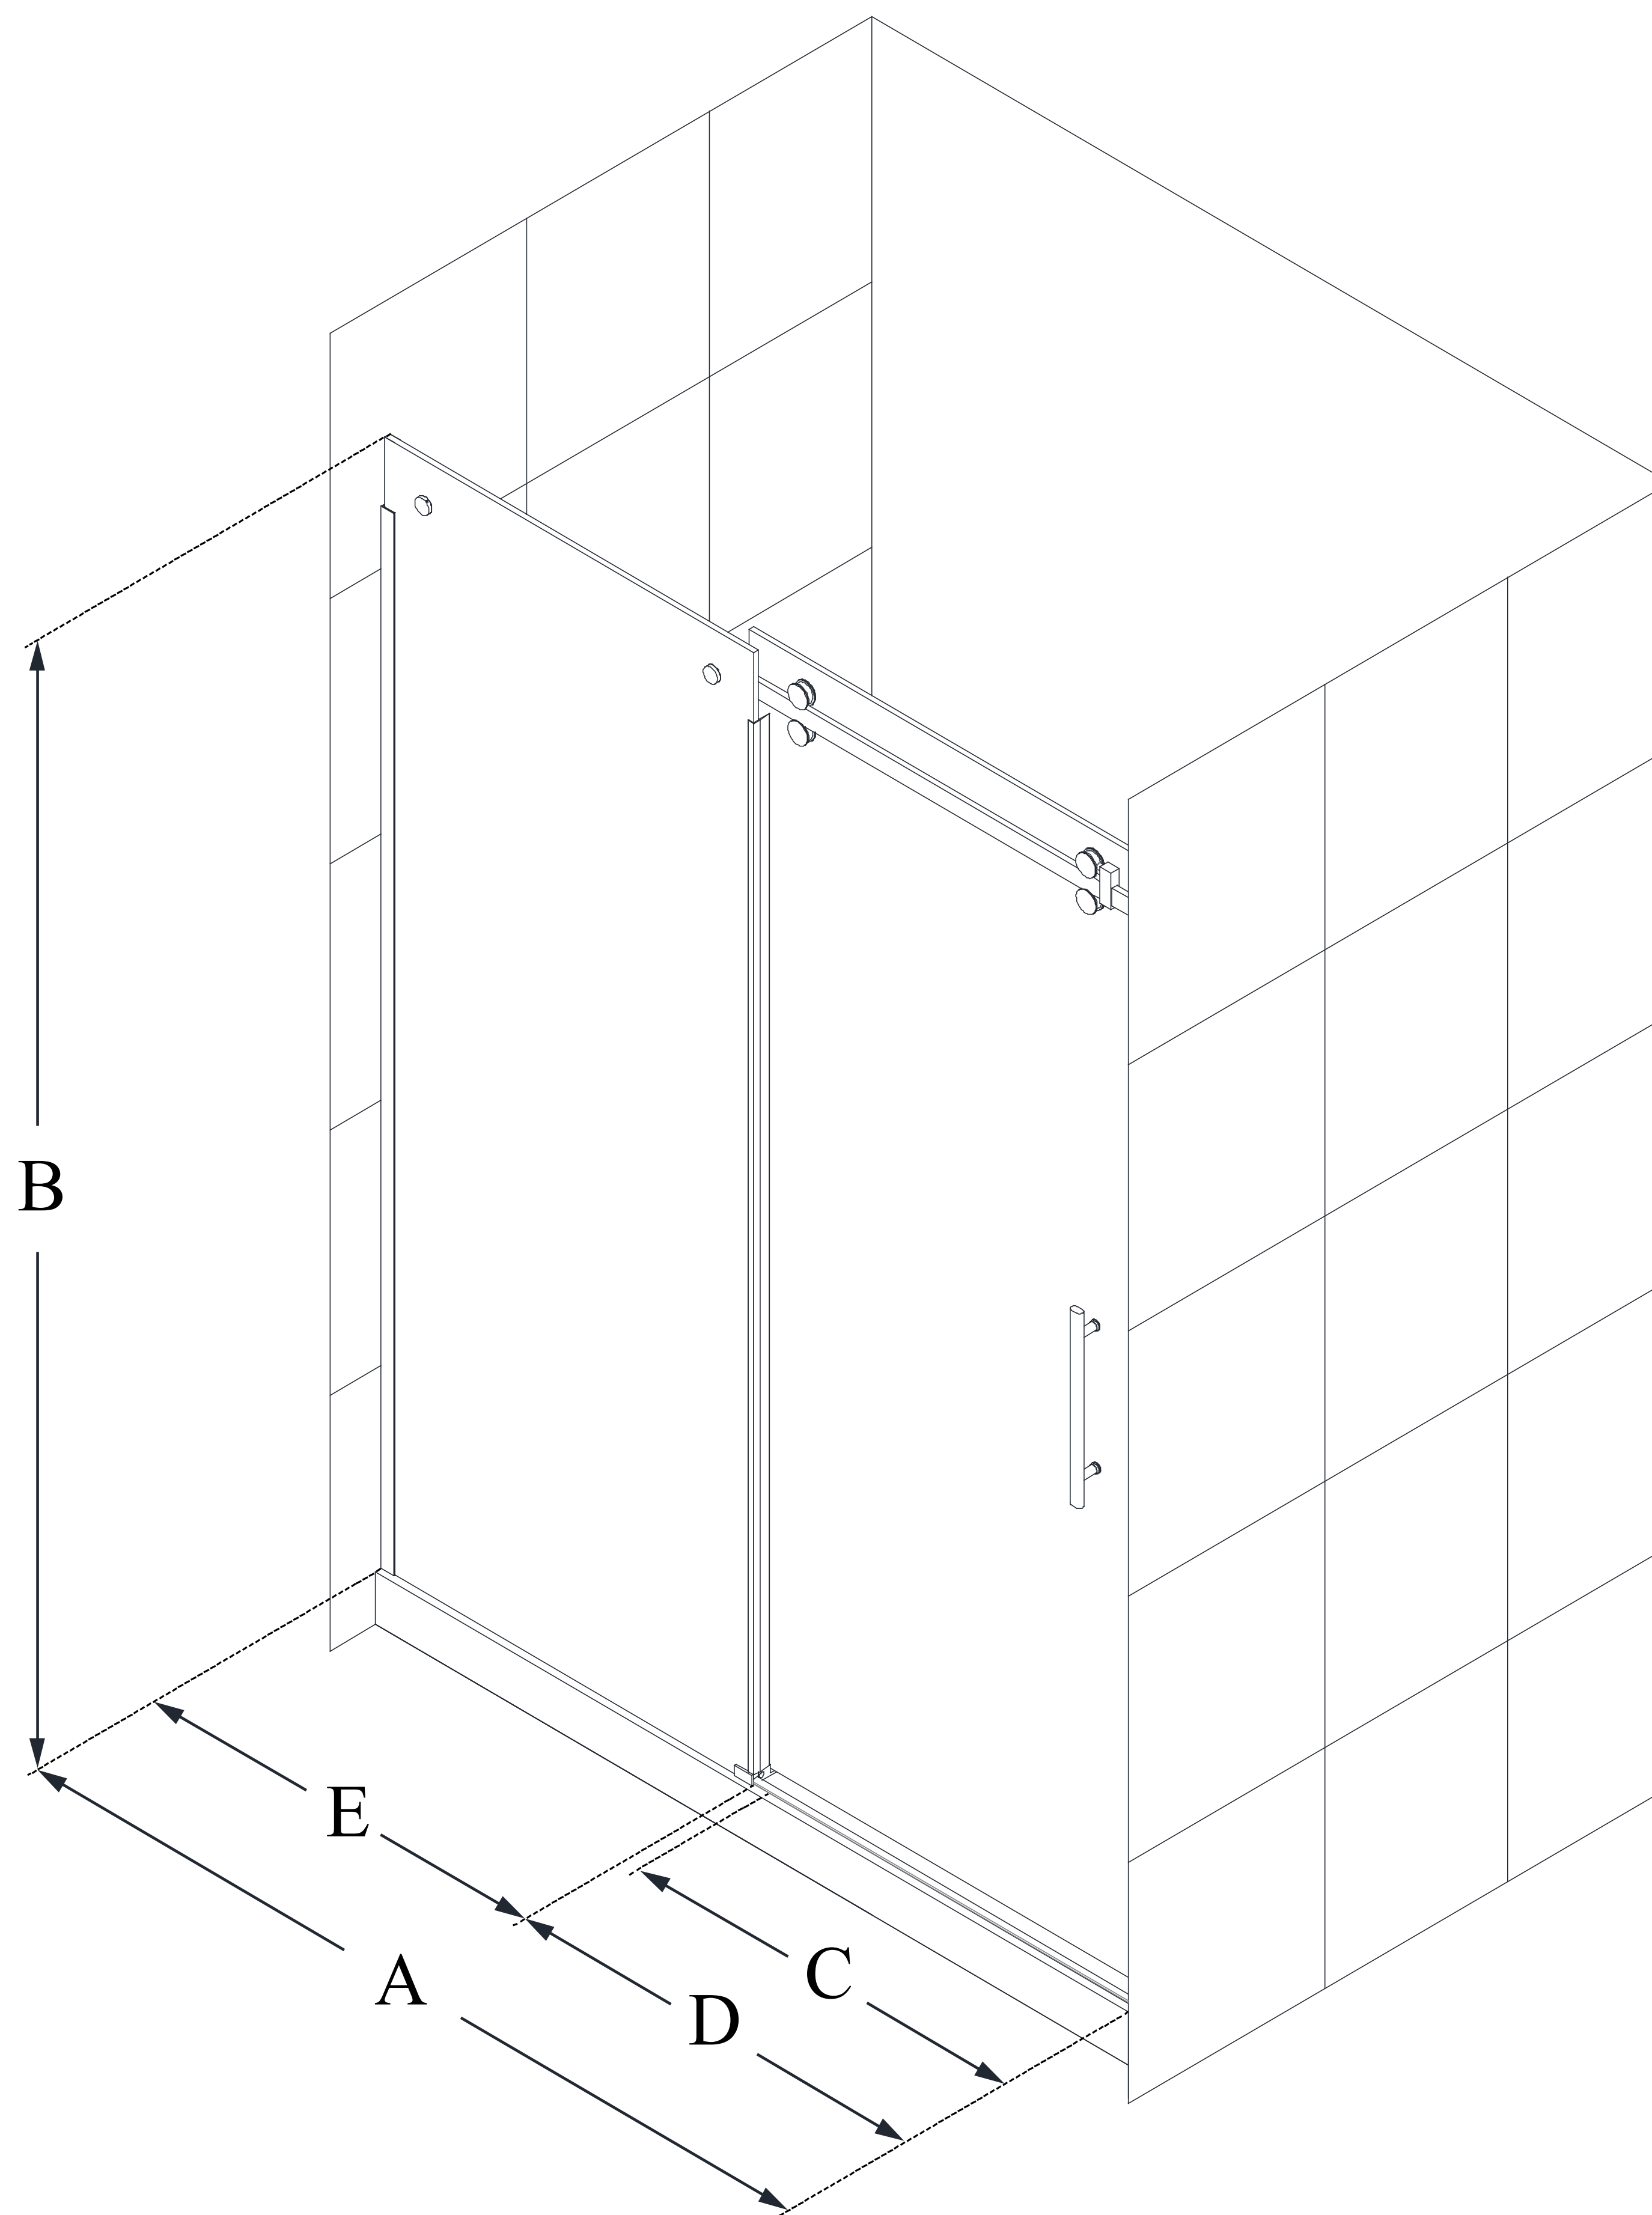

# ENIGMA SKY

DreamLine Enigma Sky 44-48  
in. W x 76 in. H Frameless Sliding  
Shower Door

**SLIDING DOOR**

## CONFIGURATION DIMENSIONS:

**A: 44 - 48 in.**

MODEL WIDTH

**B: 76 in.**

MODEL HEIGHT

**C: 15 3/8 - 19 3/8 in.**

ACCESS WIDTH

**D: 26 in.**

DOOR WIDTH

**E: 23 1/8 in.**

INLINE PANEL WIDTH

DreamLine reserves the right to update or modify the hardware or materials pictured without prior notice for the purpose of product improvement and customer satisfaction.