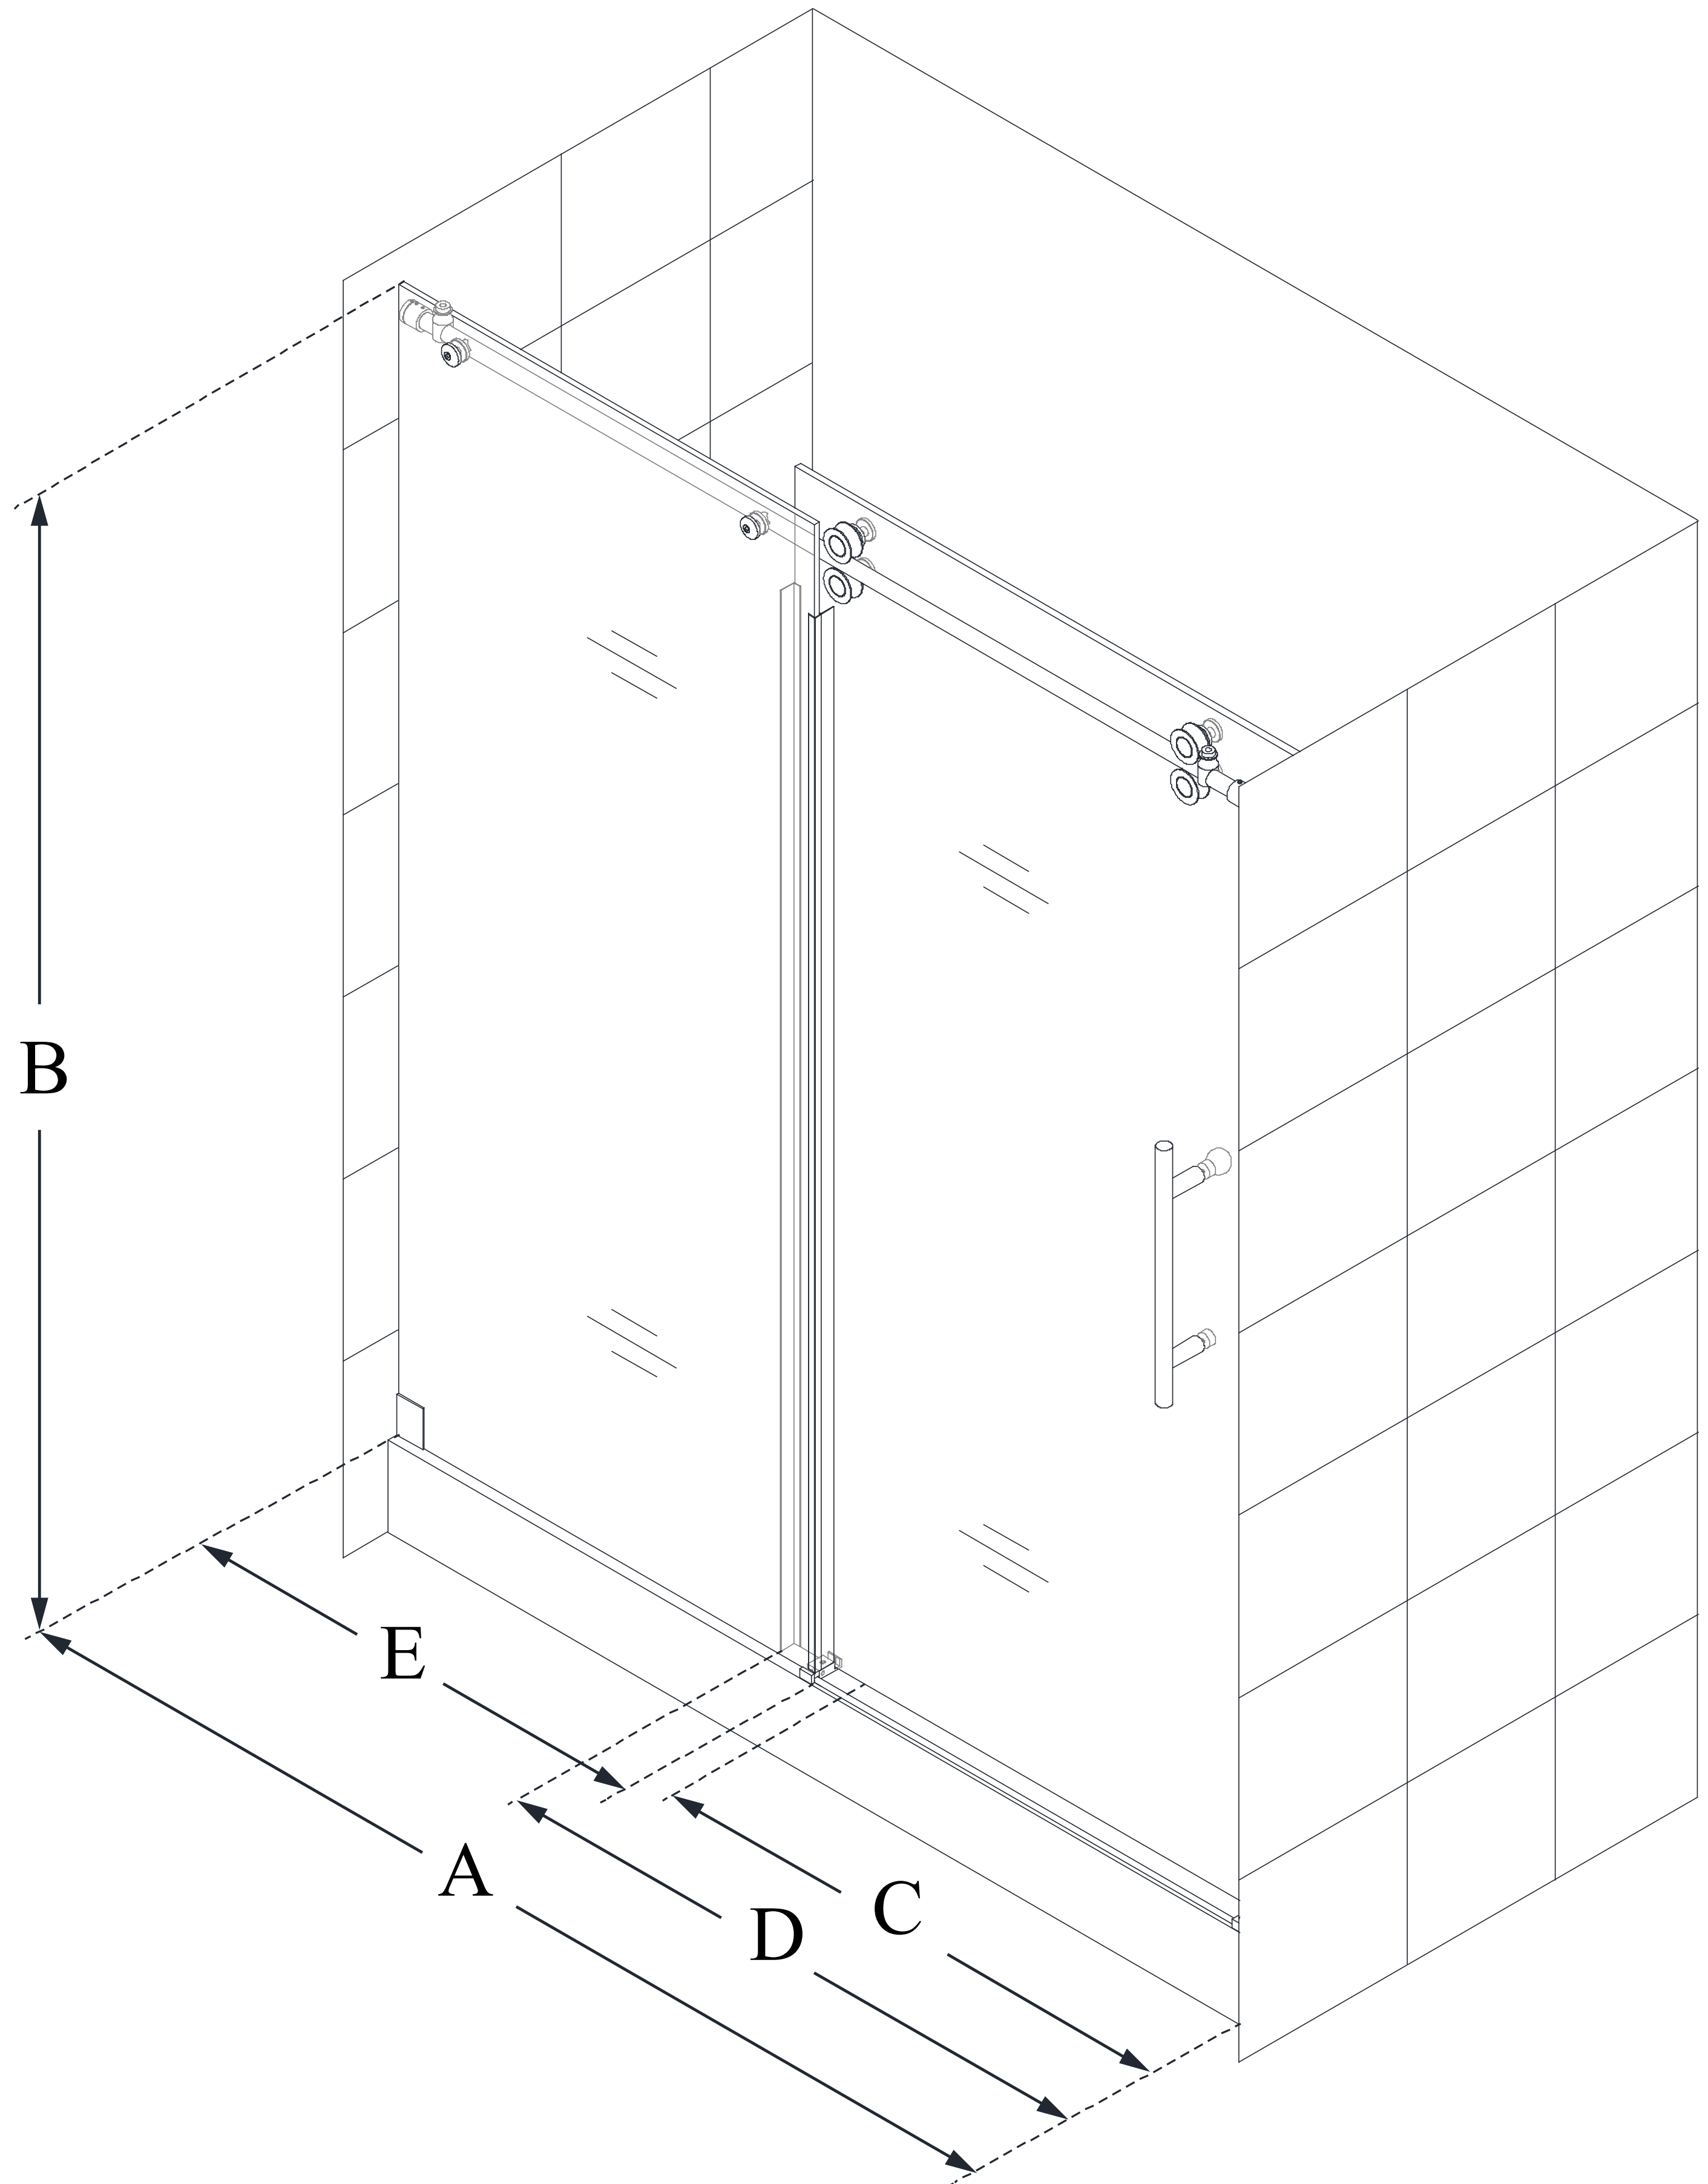

## **ENIGMA-XO**

DreamLine Enigma-XO 44-48 in.  
W x 76 in. H Fully Frameless Sliding  
Shower Door

**SLIDING DOOR**

### **CONFIGURATION DIMENSIONS:**

**A: 44 in. - 48 in.**

MODEL WIDTH

**B: 76 in.**

MODEL HEIGHT

**C: 16 in. - 20 in.**

ACCESS WIDTH

**D: 26 1/16 in.**

DOOR WIDTH

**E: 23 1/8 in.**

INLINE PANEL WIDTH

DreamLine reserves the right to update or modify the hardware or materials pictured without prior notice for the purpose of product improvement and customer satisfaction.