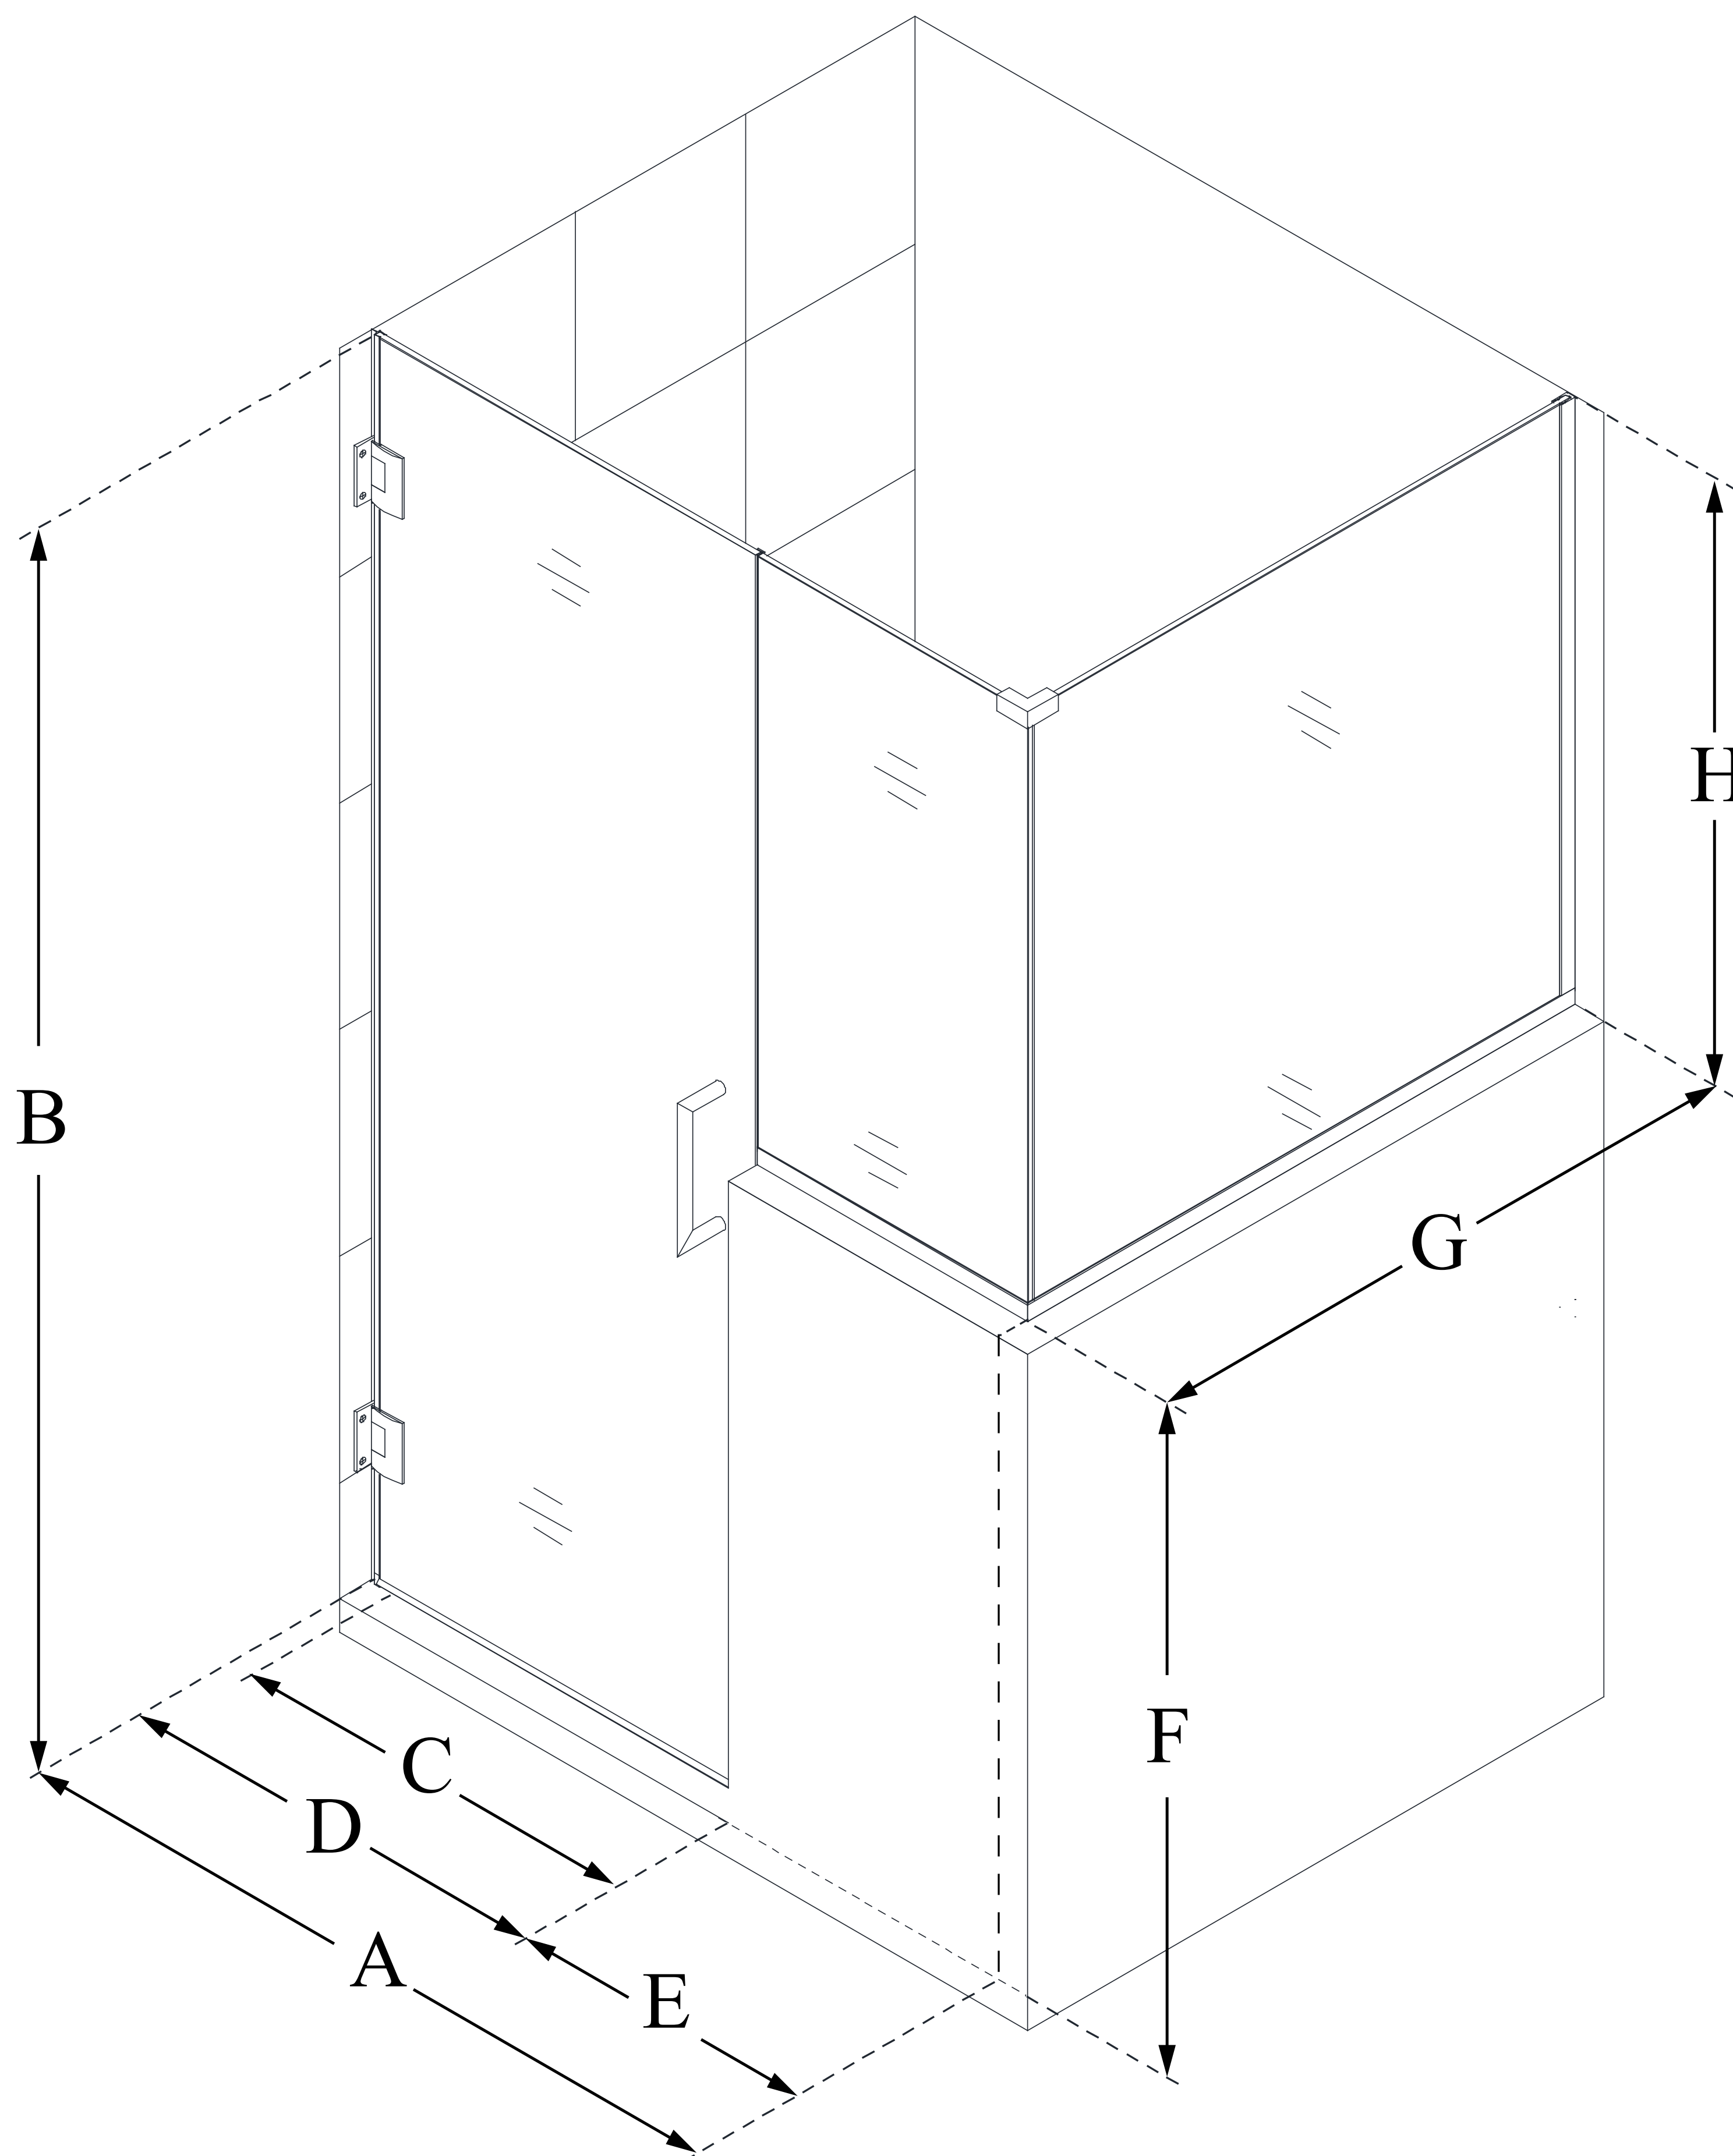

SHEN-2423363430

UNIDOOR PLUS

DreamLine Unidoor Plus 59 in. W
x 30 3/8 in. D x 72 in. H Frameless
Hinged Shower Enclosure, Clear
Glass

SWING DOOR

CONFIGURATION DIMENSIONS:

A: 59 in.

MODEL WIDTH

B: 72 in.

MODEL HEIGHT

C: 22 in.

ACCESS WIDTH

D: 23 in.

DOOR WIDTH

E: 36 in.

INLINE BUTTRESS PANEL WIDTH

F: 38 in.

BUTTRESS WALL HEIGHT

G: 30 3/8 in.

RETURN BUTTRESS PANEL WIDTH

H: 34 in.

BUTTRESS GLASS HEIGHT

DreamLine reserves the right to update or modify the hardware or materials pictured without prior notice for the purpose of product improvement and customer satisfaction.