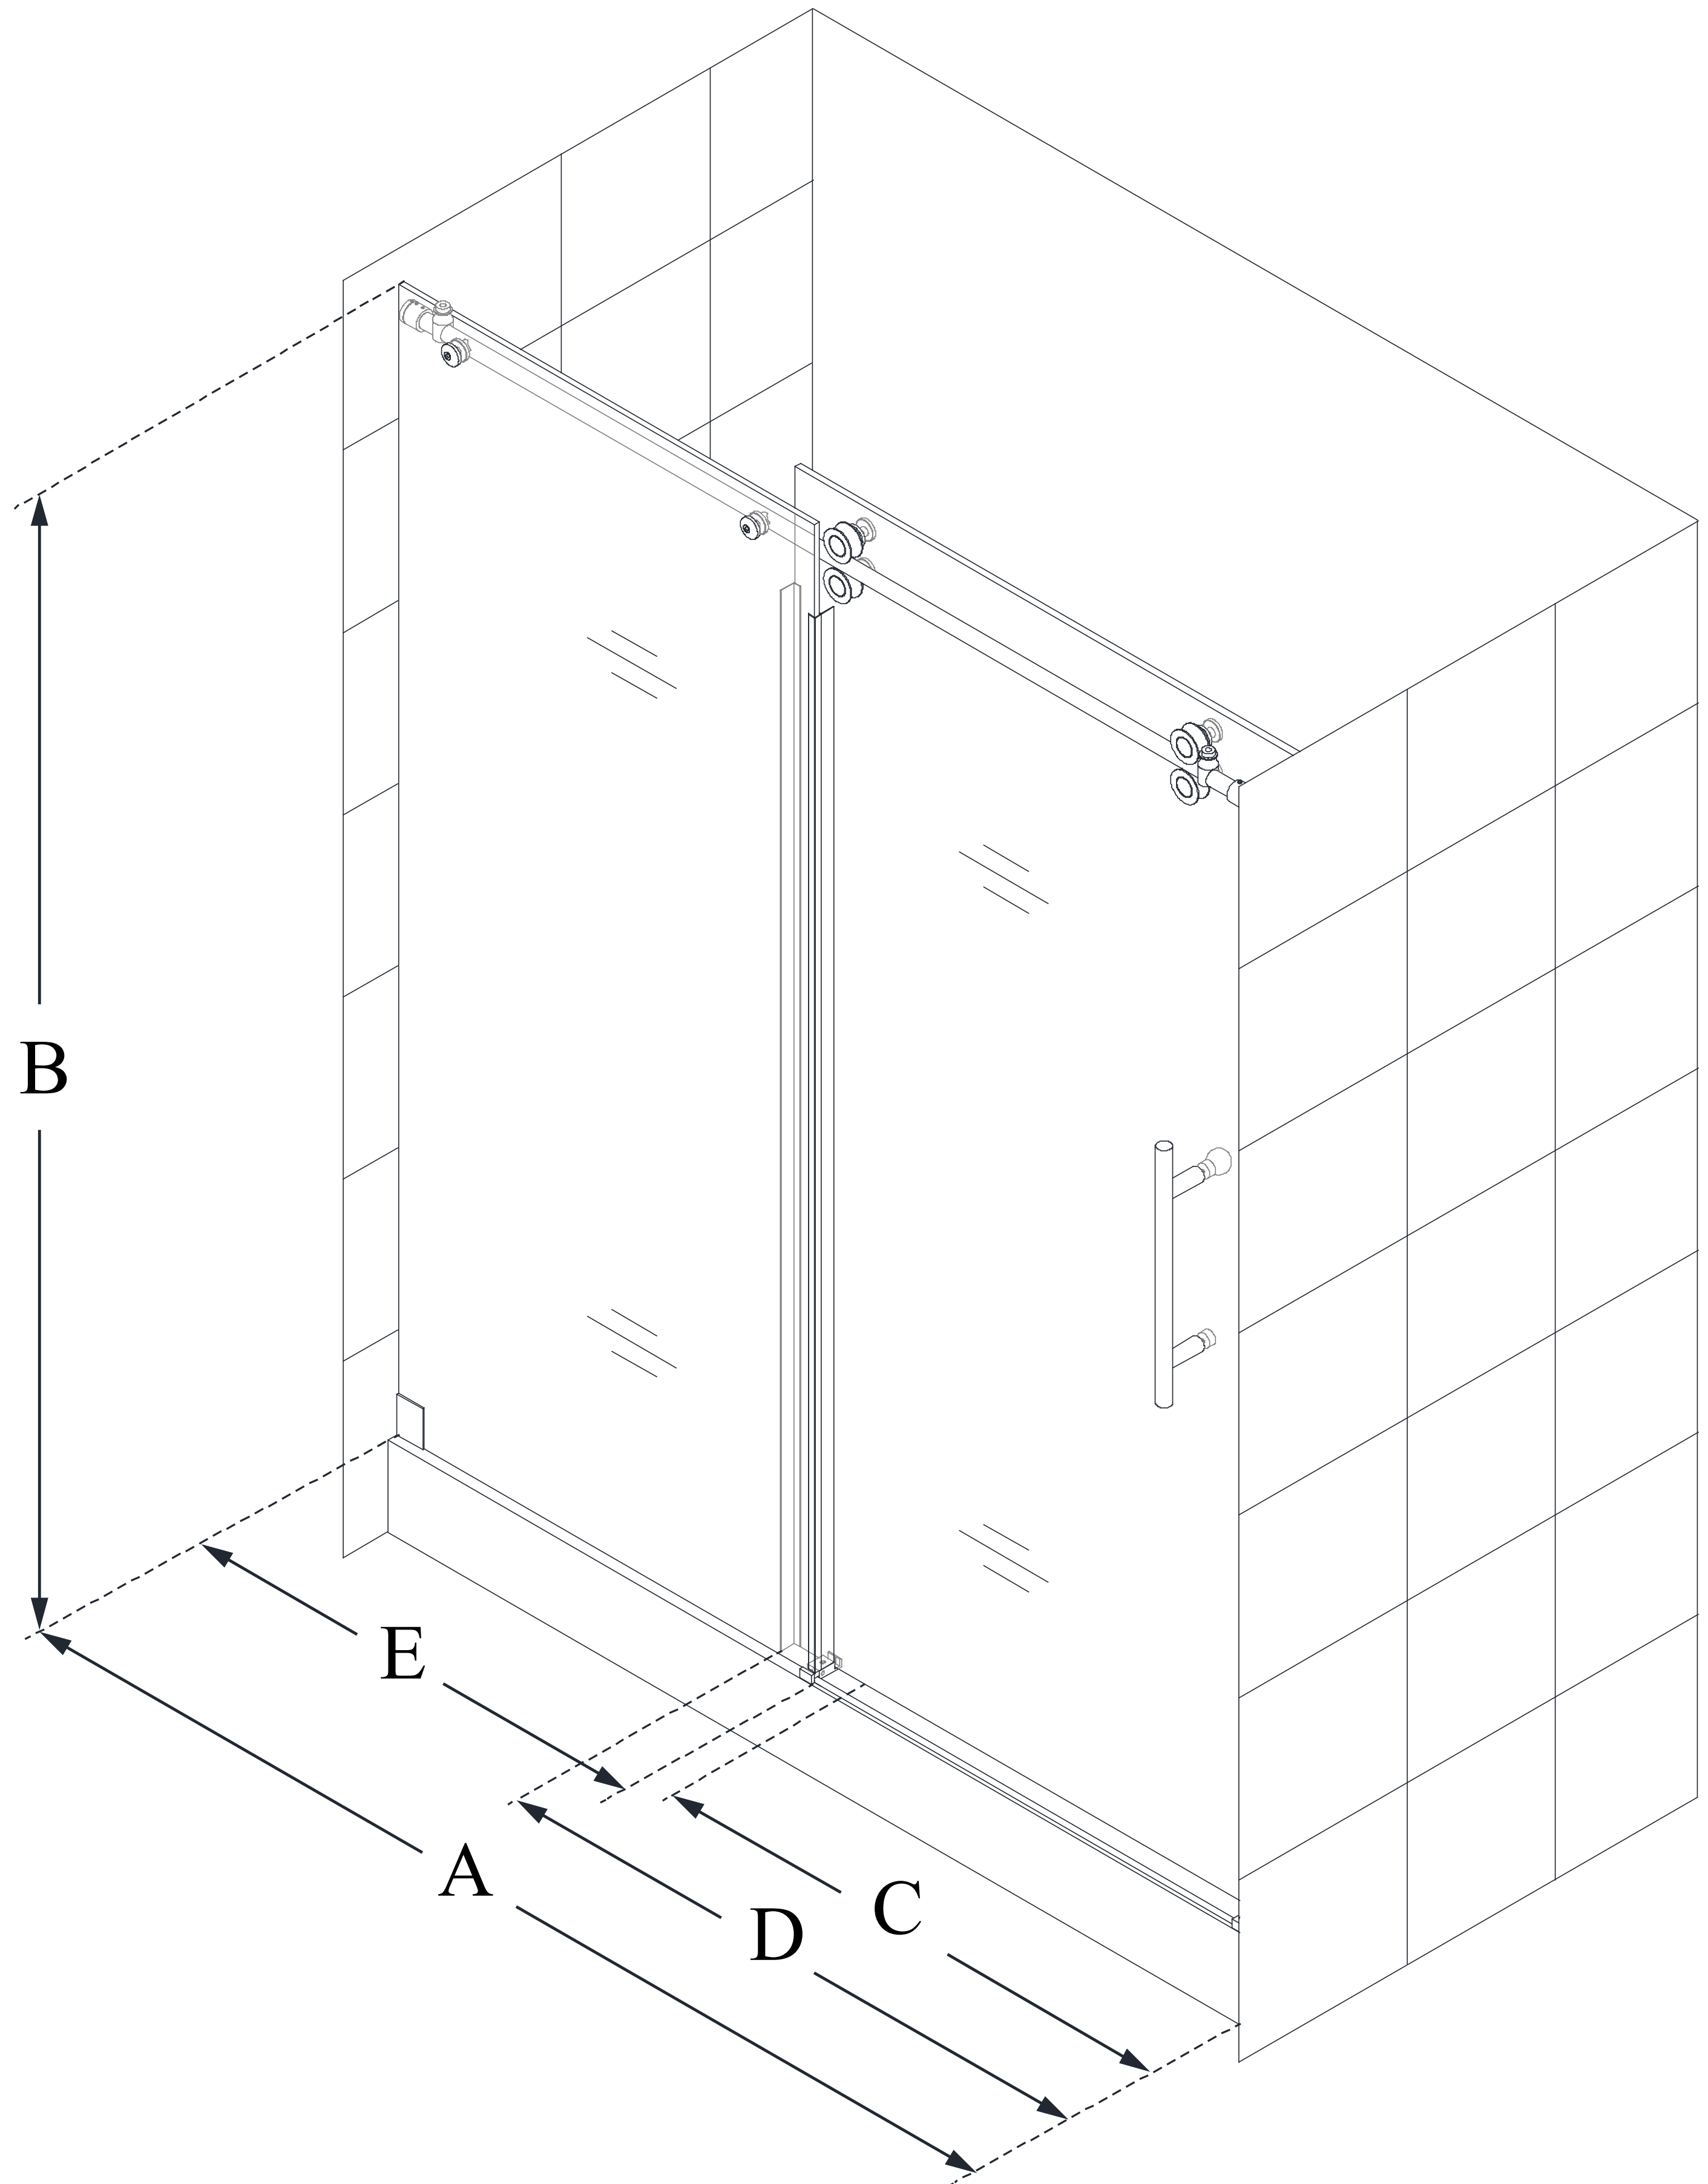

## ENIGMA-XO

DreamLine Enigma-XO 56-60 in.  
W x 76 in. H Fully Frameless Sliding  
Shower Door

**SLIDING DOOR**

### CONFIGURATION DIMENSIONS:

**A: 56 in. - 60 in.**

MODEL WIDTH

**B: 76 in.**

MODEL HEIGHT

**C: 22 in. - 26 in.**

ACCESS WIDTH

**D: 32 1/16 in.**

DOOR WIDTH

**E: 29 3/16 in.**

INLINE PANEL WIDTH

DreamLine reserves the right to update or modify the hardware or materials pictured without prior notice for the purpose of product improvement and customer satisfaction.