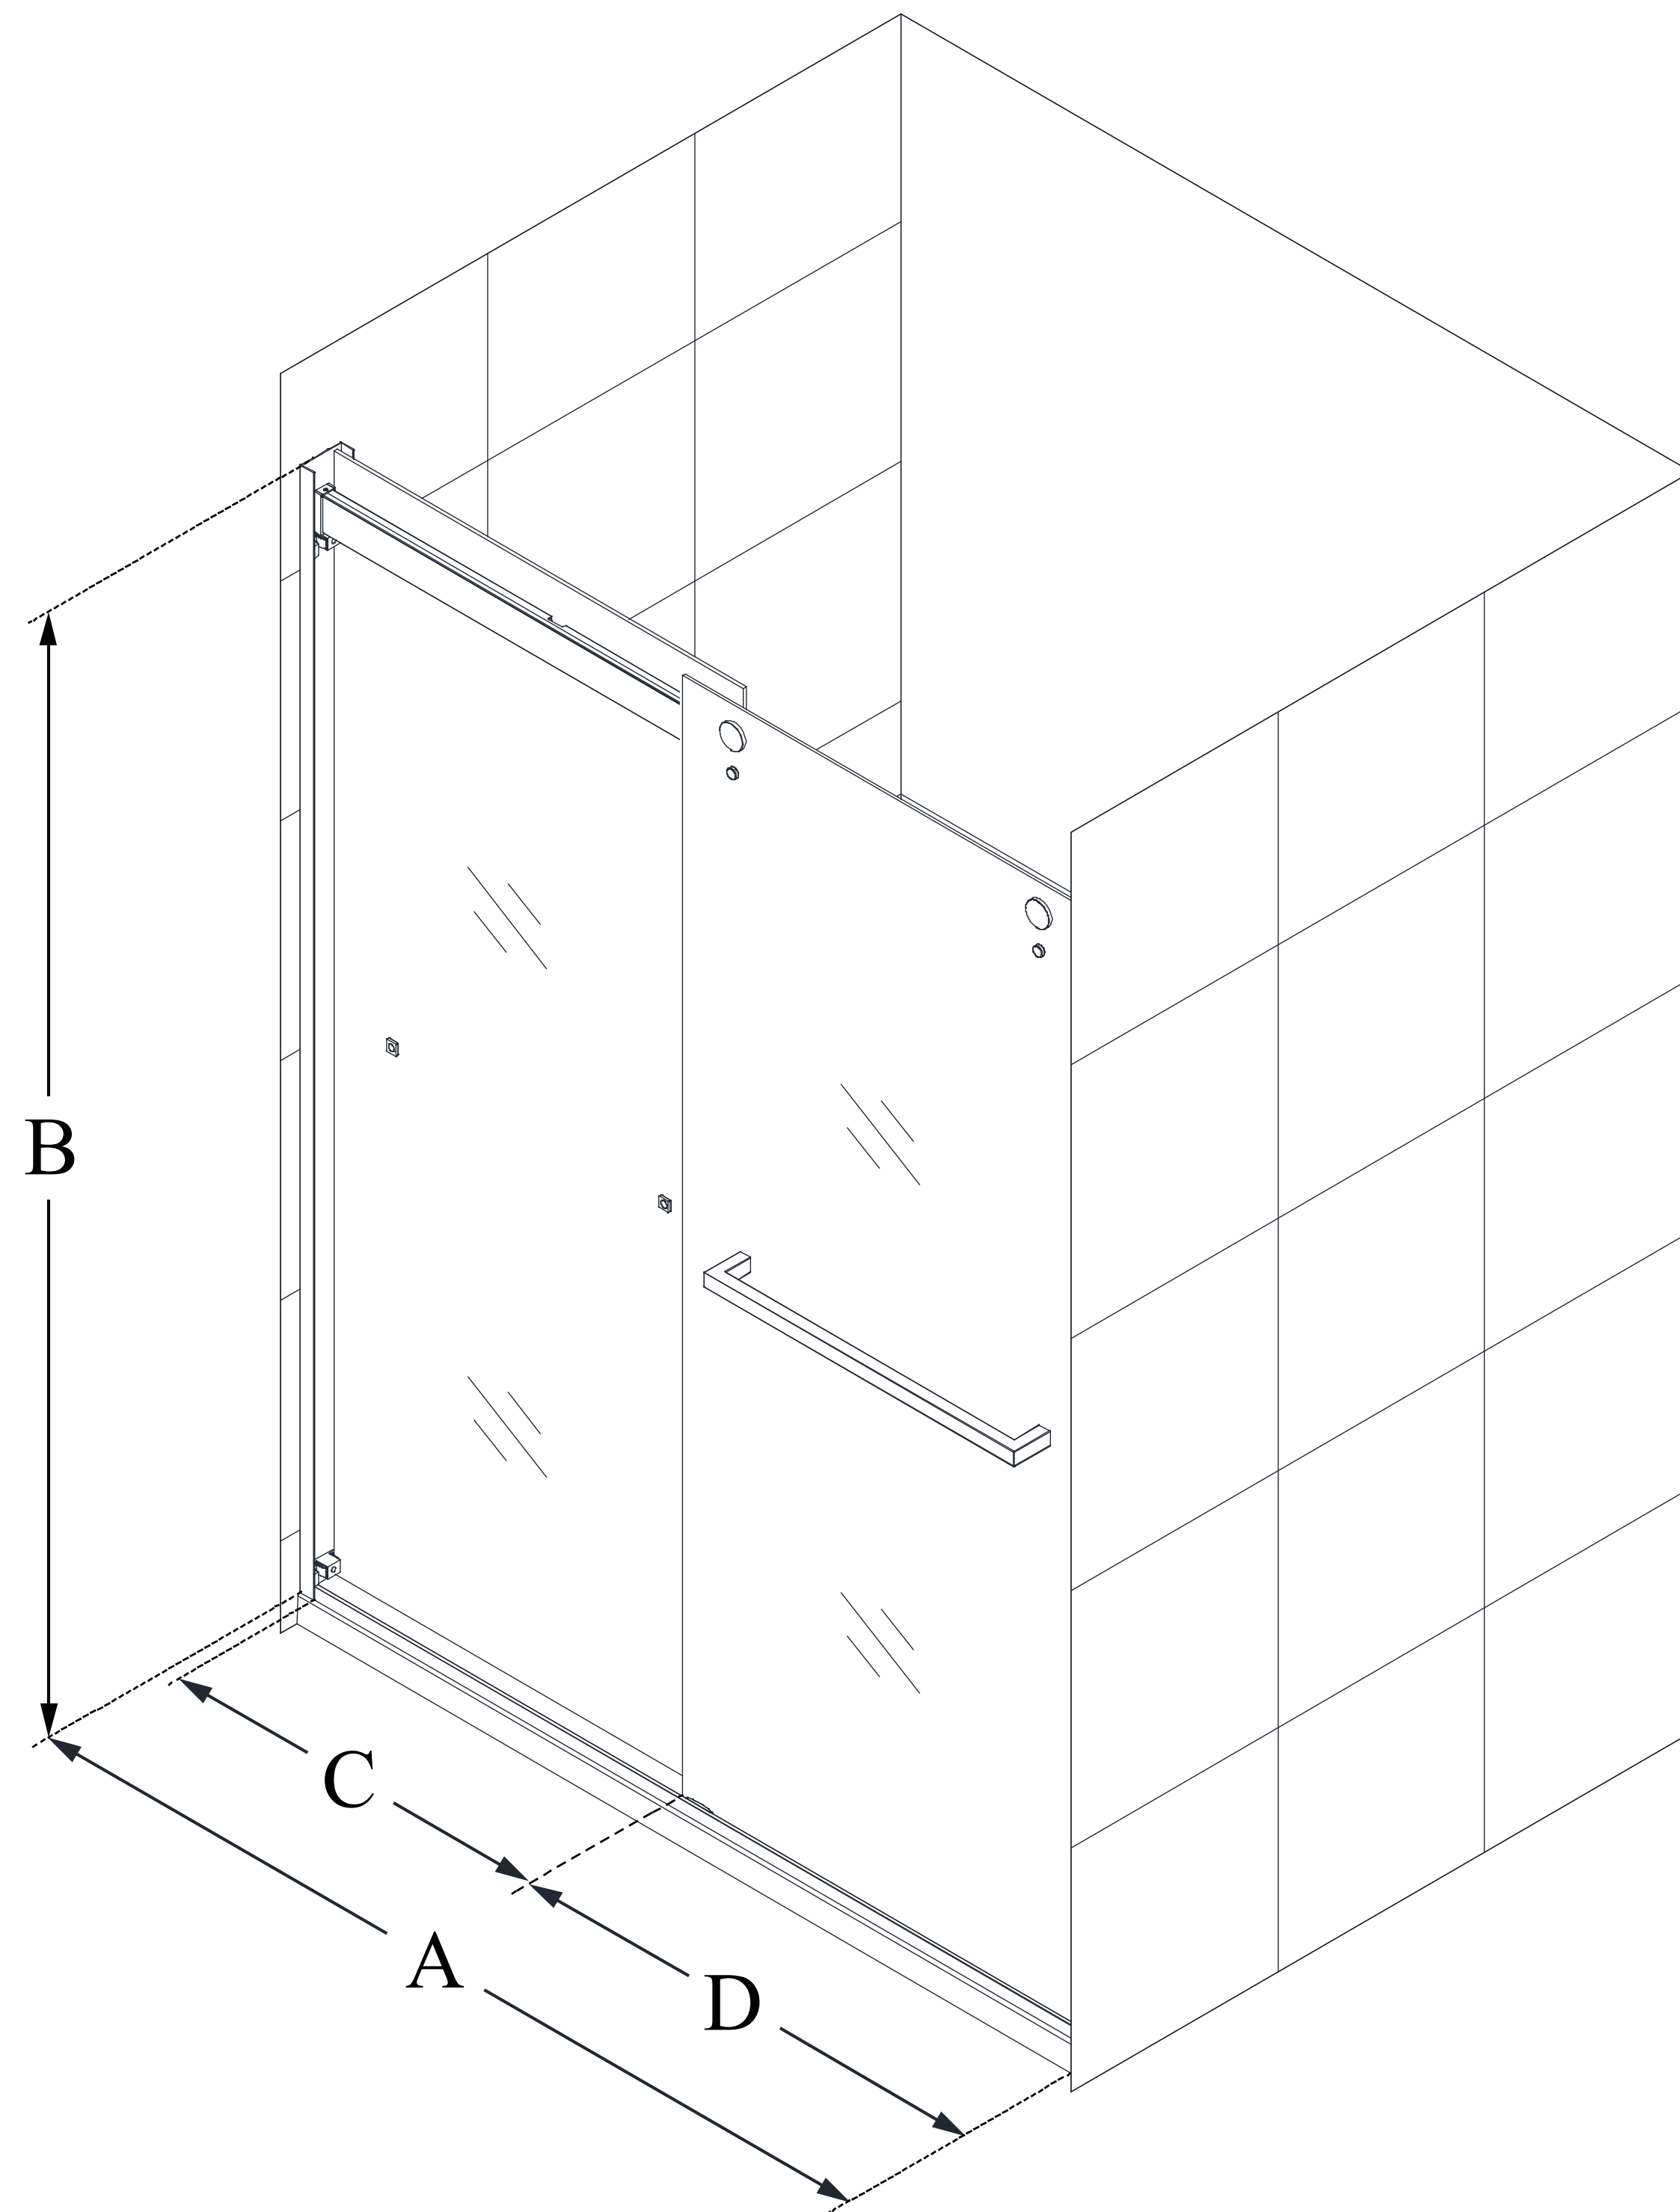

SHDR-6348760H
ESSENCE-H

**CONFIGURATION
DIMENSIONS:**

A: MODEL WIDTH
44 - 48 in.

B: MODEL HEIGHT
76 in.

C: ACCESS WIDTH
17 1/4 - 21 1/4 in.

C2: ACCESS HEIGHT
71 1/4 in.

D: DOOR WIDTH
25 5/16 in.

CUSTOMIZATION
Yes

MATCHING SHOWER BASE
N/A

MINIMUM THRESHOLD REQUIRED
3 in.

DRILLING REQUIRED?
Yes

STUDS REQUIRED?
No