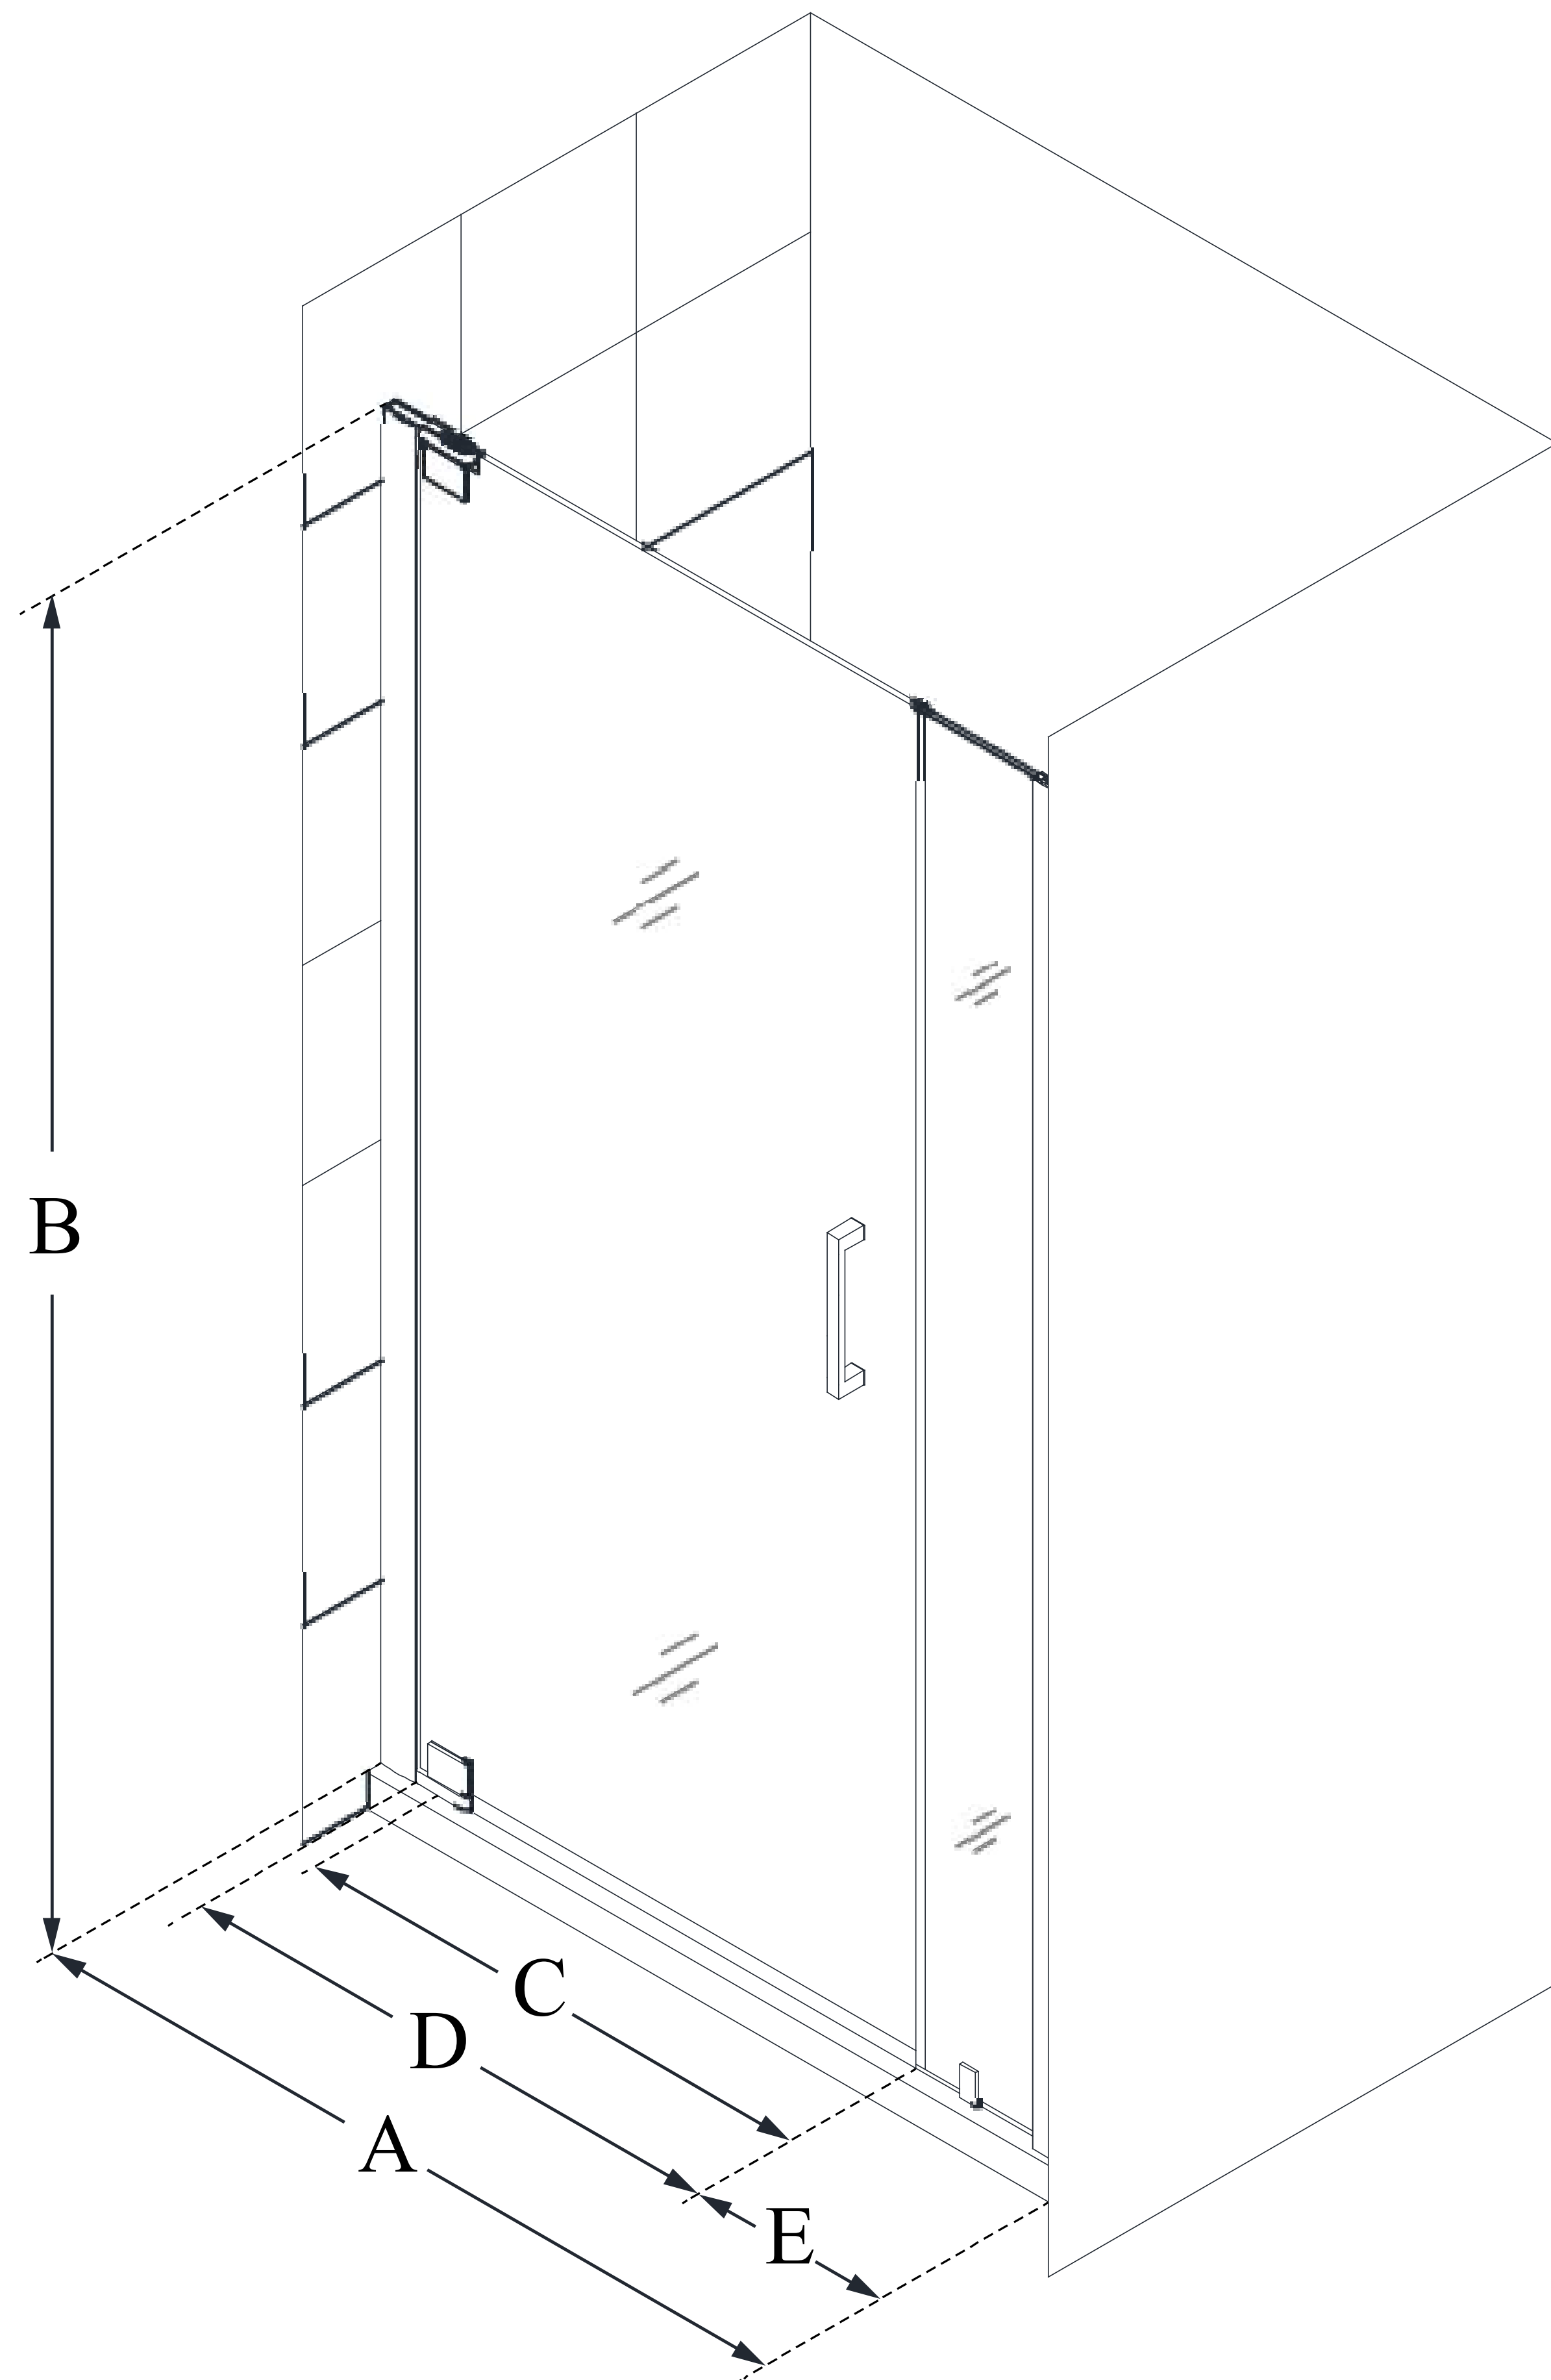

## ELEGANCE-LS

DreamLine Elegance-LS 36 1/4 -  
38 1/4 in. W x 72 in. H Frameless  
Pivot Shower Door

**PIVOT DOOR**

### CONFIGURATION DIMENSIONS:

**A: 36 1/4 in. - 38 1/4 in.**

MODEL WIDTH

**B: 72 in.**

MODEL HEIGHT

**C: 24 3/4**

ACCESS WIDTH

**D: 27 3/4 in.**

DOOR WIDTH

**E: 6 in.**

INLINE PANEL WIDTH

DreamLine reserves the right to update or modify the hardware or materials pictured without prior notice for the purpose of product improvement and customer satisfaction.