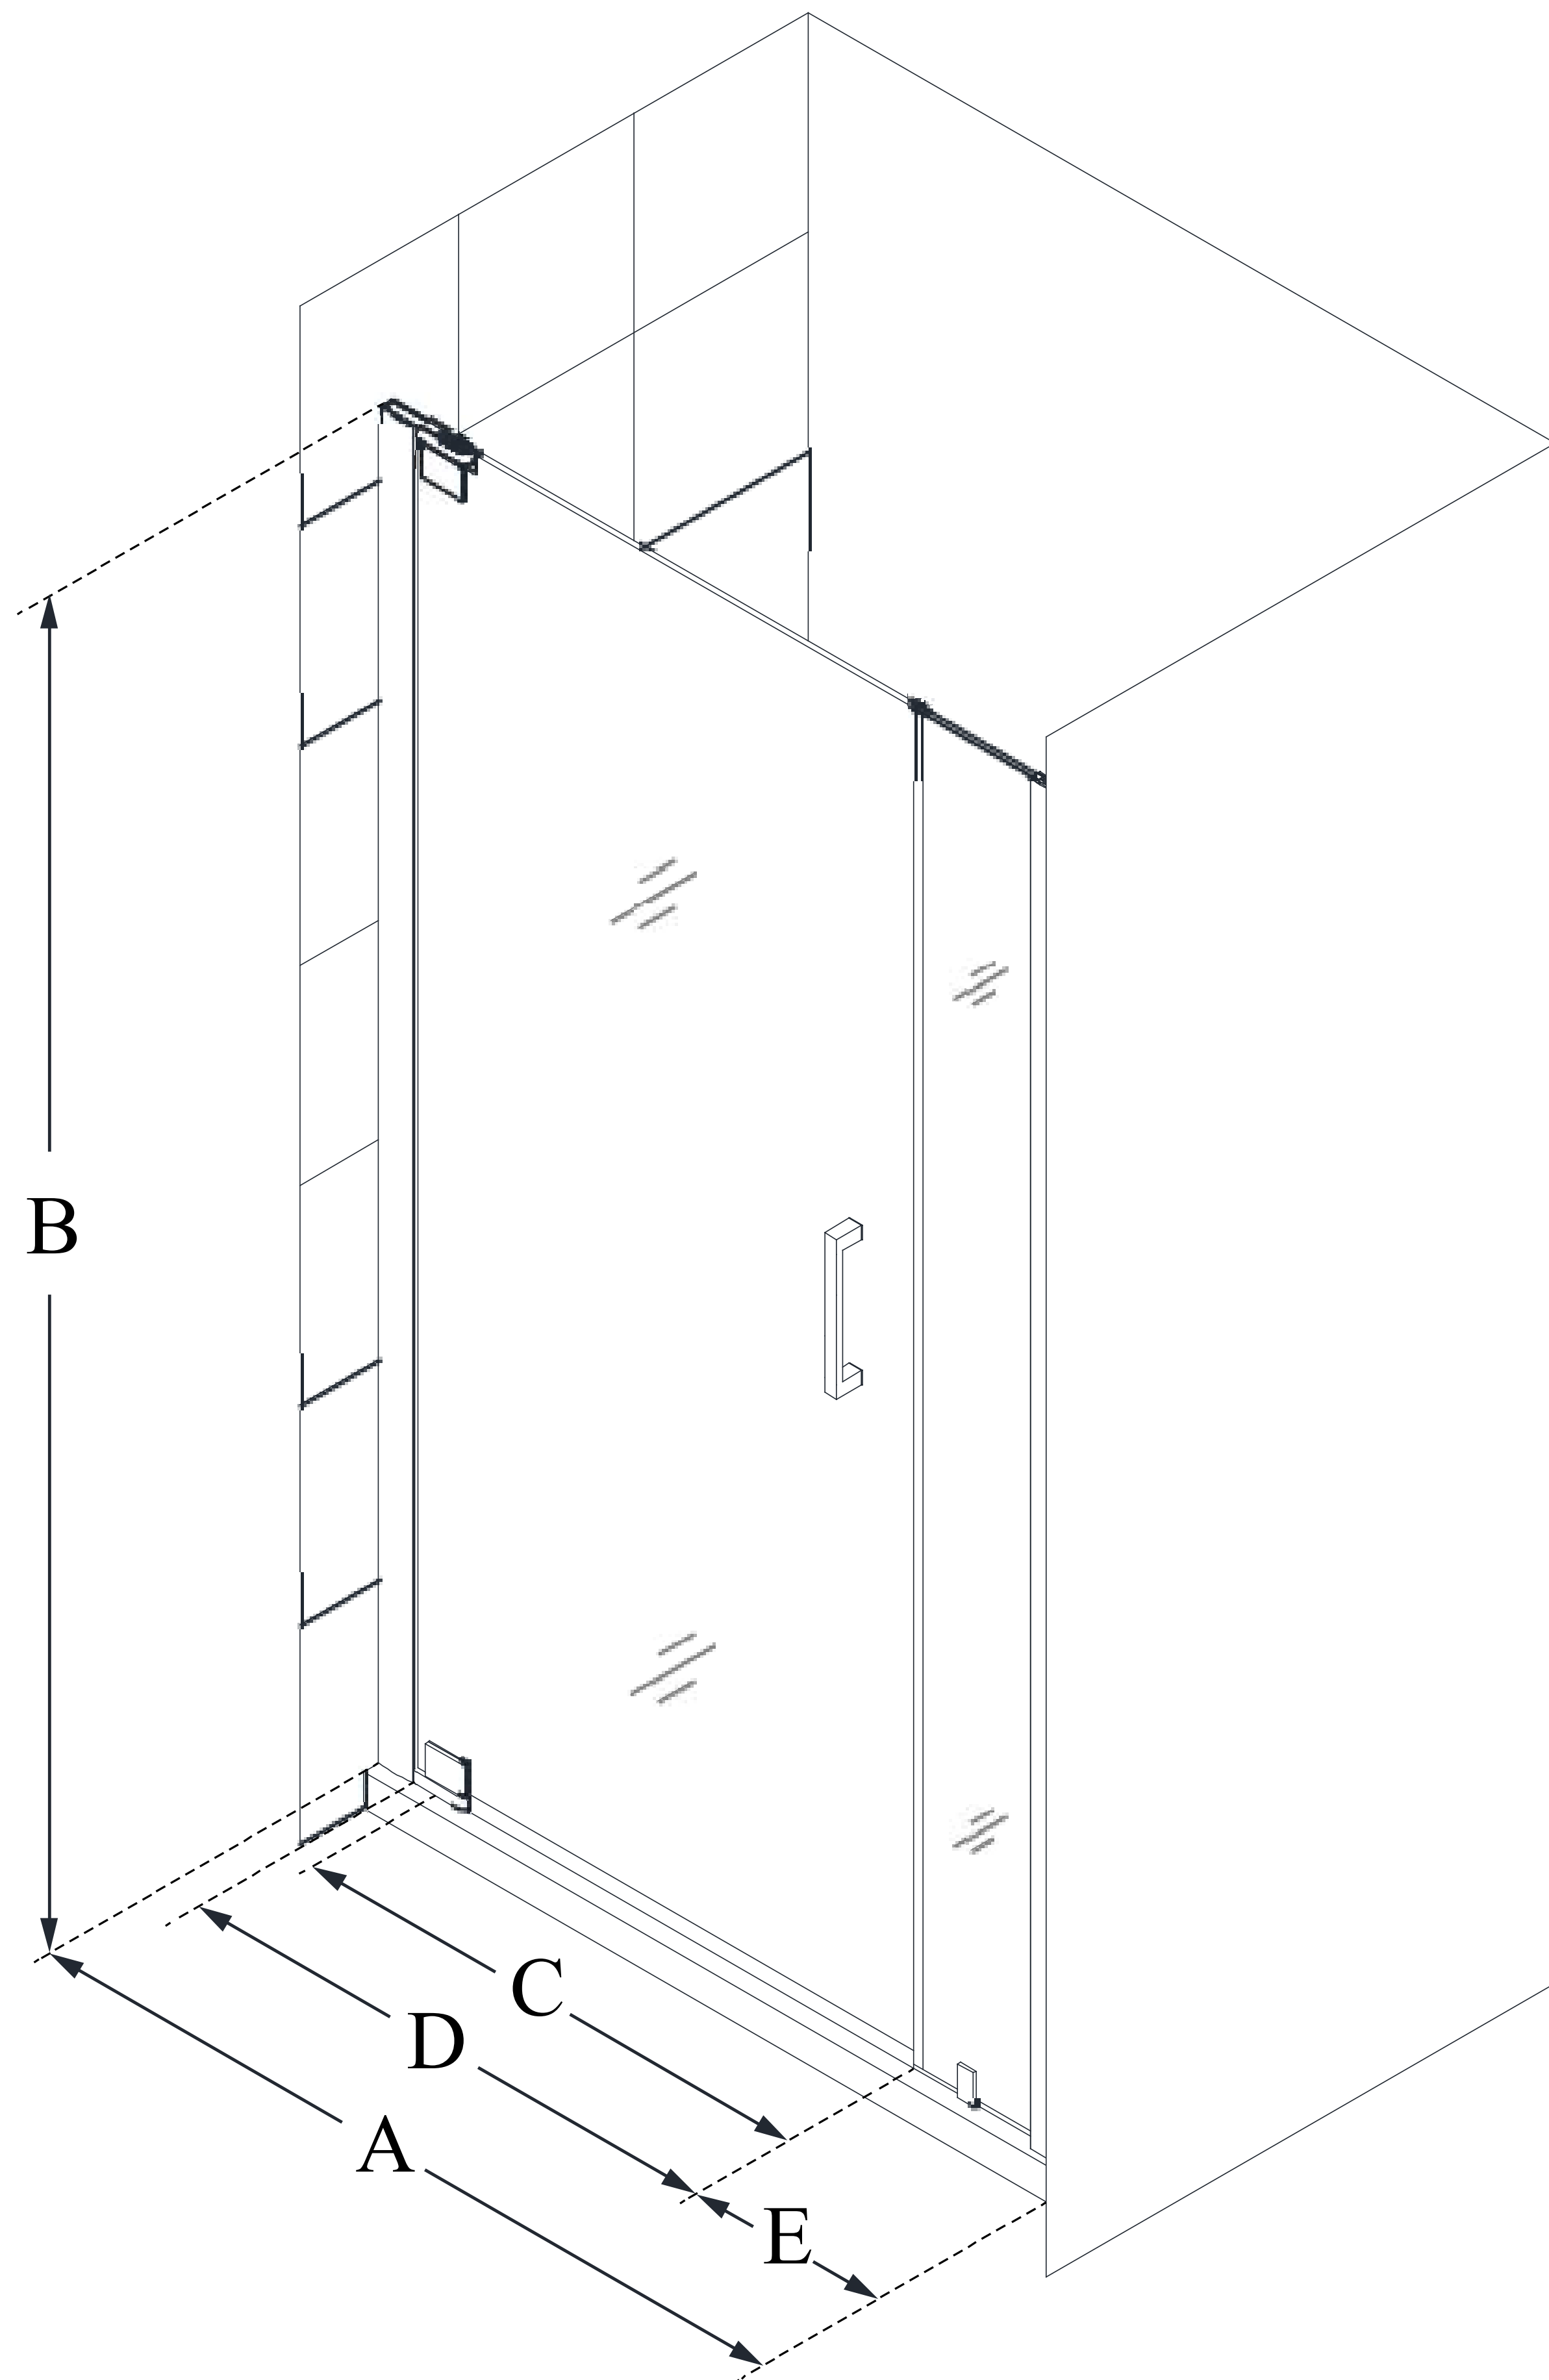

SHDR-4328060

ELEGANCE-LS

DreamLine Elegance-LS 32 3/4 -
34 3/4 in. W x 72 in. H Frameless
Pivot Shower Door

PIVOT DOOR

CONFIGURATION DIMENSIONS:

A: 32 3/4 in. - 34 3/4 in.

MODEL WIDTH

B: 72 in.

MODEL HEIGHT

C: 21 1/4 in.

ACCESS WIDTH

D: 24 1/4 in.

DOOR WIDTH

E: 6 in.

INLINE PANEL WIDTH

DreamLine reserves the right to update or modify the hardware or materials pictured without prior notice for the purpose of product improvement and customer satisfaction.