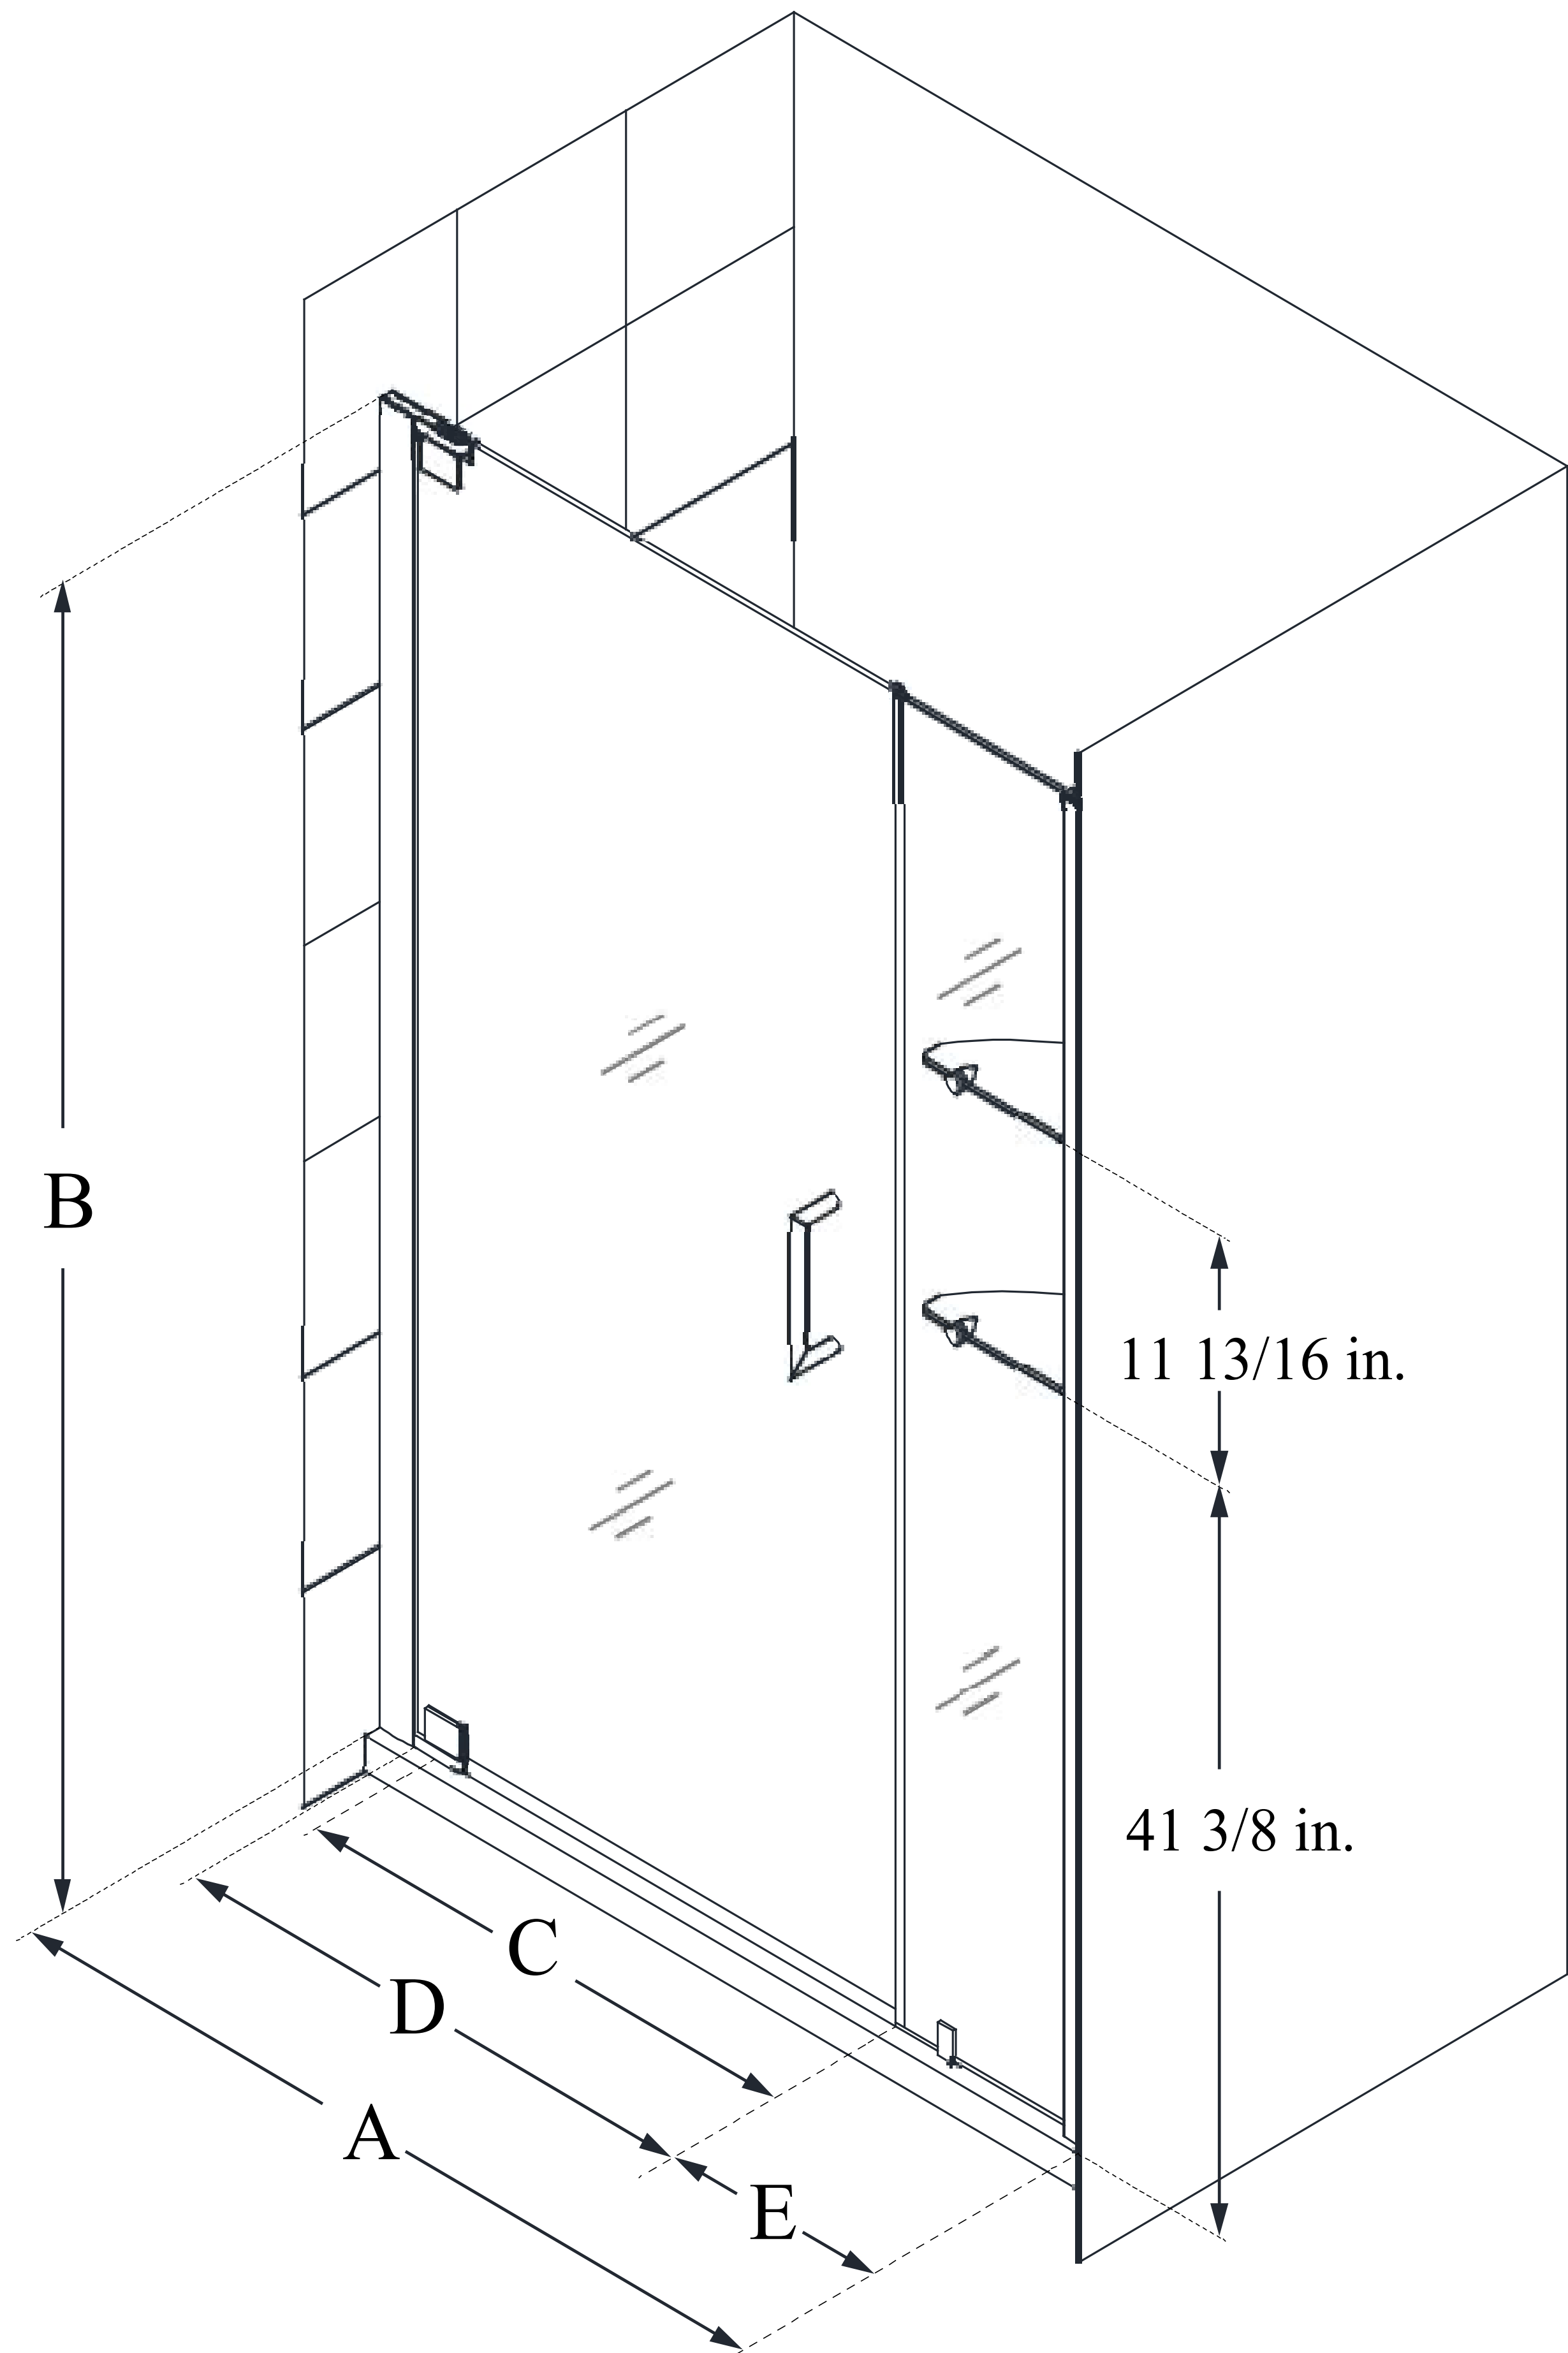

SHDR-4144720

ELEGANCE

DreamLine Elegance 44 1/4 - 46 1/4 in. W x 72 in. H Frameless Pivot Shower Door with Shelves

PIVOT DOOR

CONFIGURATION DIMENSIONS:

A: 44 1/4 - 46 1/4 in.

MODEL WIDTH

B: 72 in.

MODEL HEIGHT

C: 24 3/4 in.

ACCESS WIDTH

D: 27 3/4 in.

DOOR WIDTH

E: 14 in.

INLINE PANEL WIDTH

DreamLine reserves the right to update or modify the hardware or materials pictured without prior notice for the purpose of product improvement and customer satisfaction.