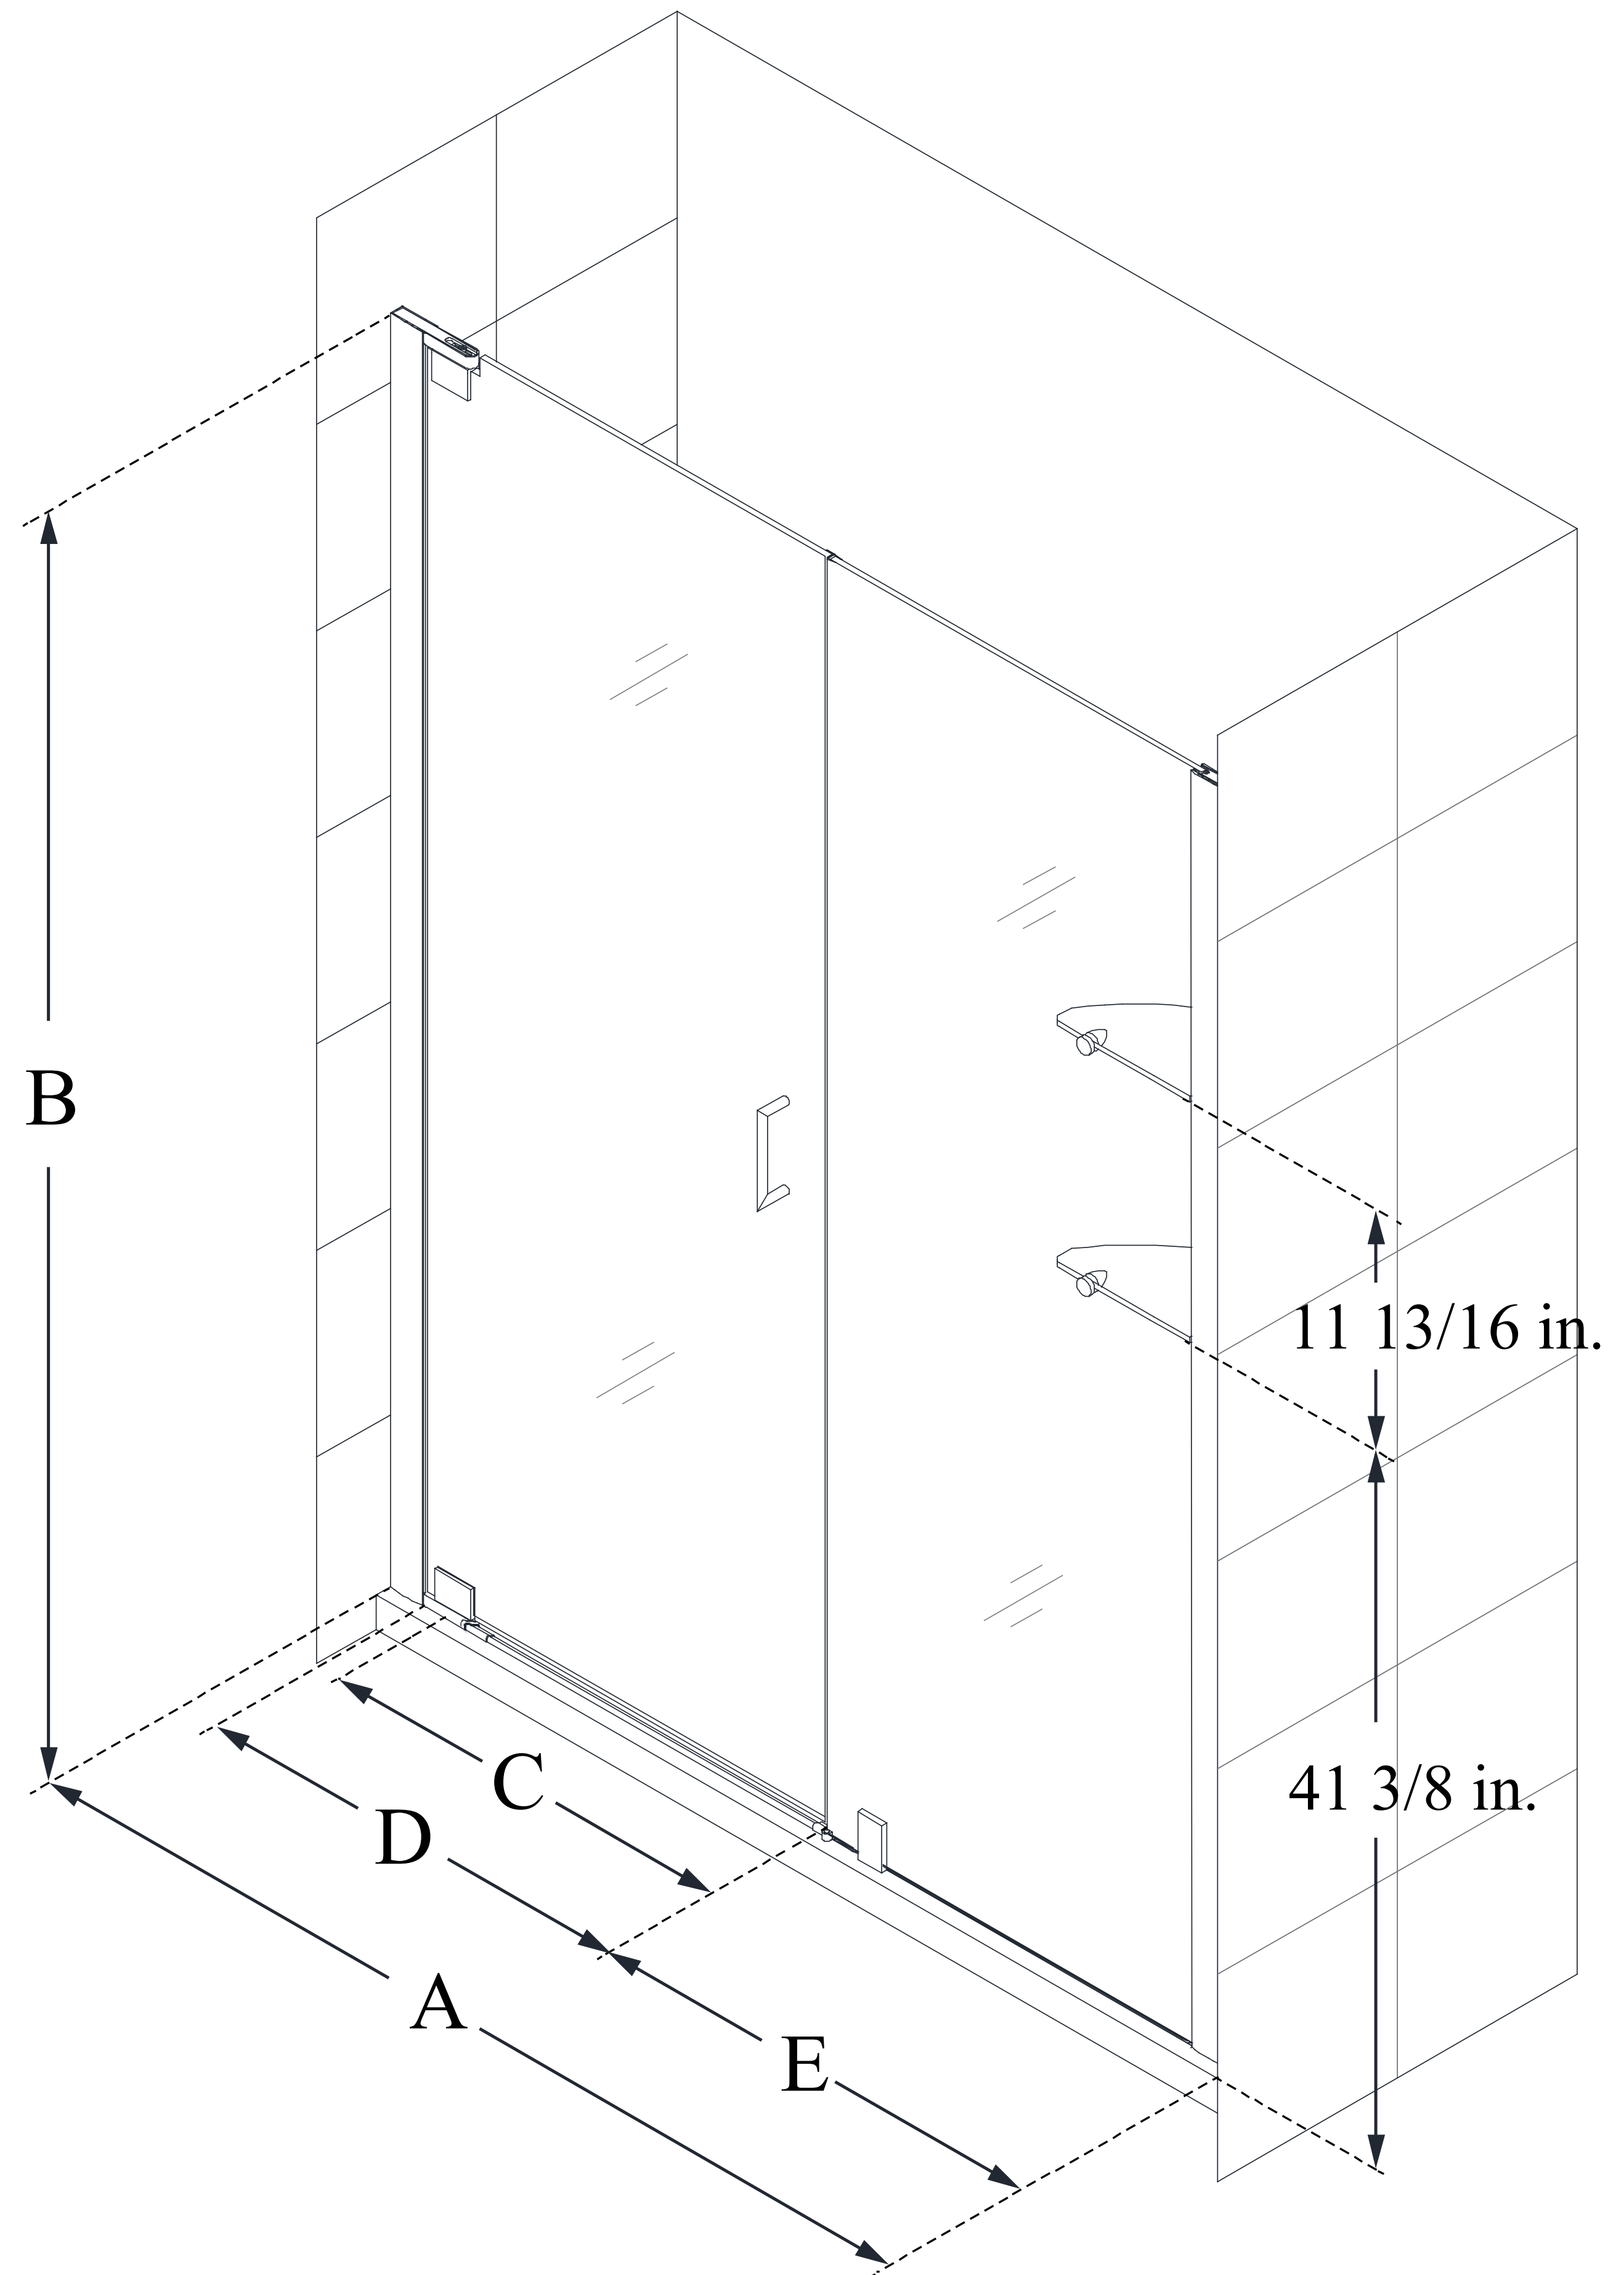

SHDR-4156720

ELEGANCE

DreamLine Elegance 56 1/4 - 58 1/4 in. W x 72 in. H Frameless Pivot Shower Door with Shelves

PIVOT DOOR

**CONFIGURATION
DIMENSIONS:**

A: 56 1/4 - 58 1/4 in.

MODEL WIDTH

B: 72 in.

MODEL HEIGHT

C: 24 3/4 in.

ACCESS WIDTH

D: 27 3/4 in.

DOOR WIDTH

E: 26 in.

INLINE PANEL WIDTH

DreamLine reserves the right to update or modify the hardware or materials pictured without prior notice for the purpose of product improvement and customer satisfaction.