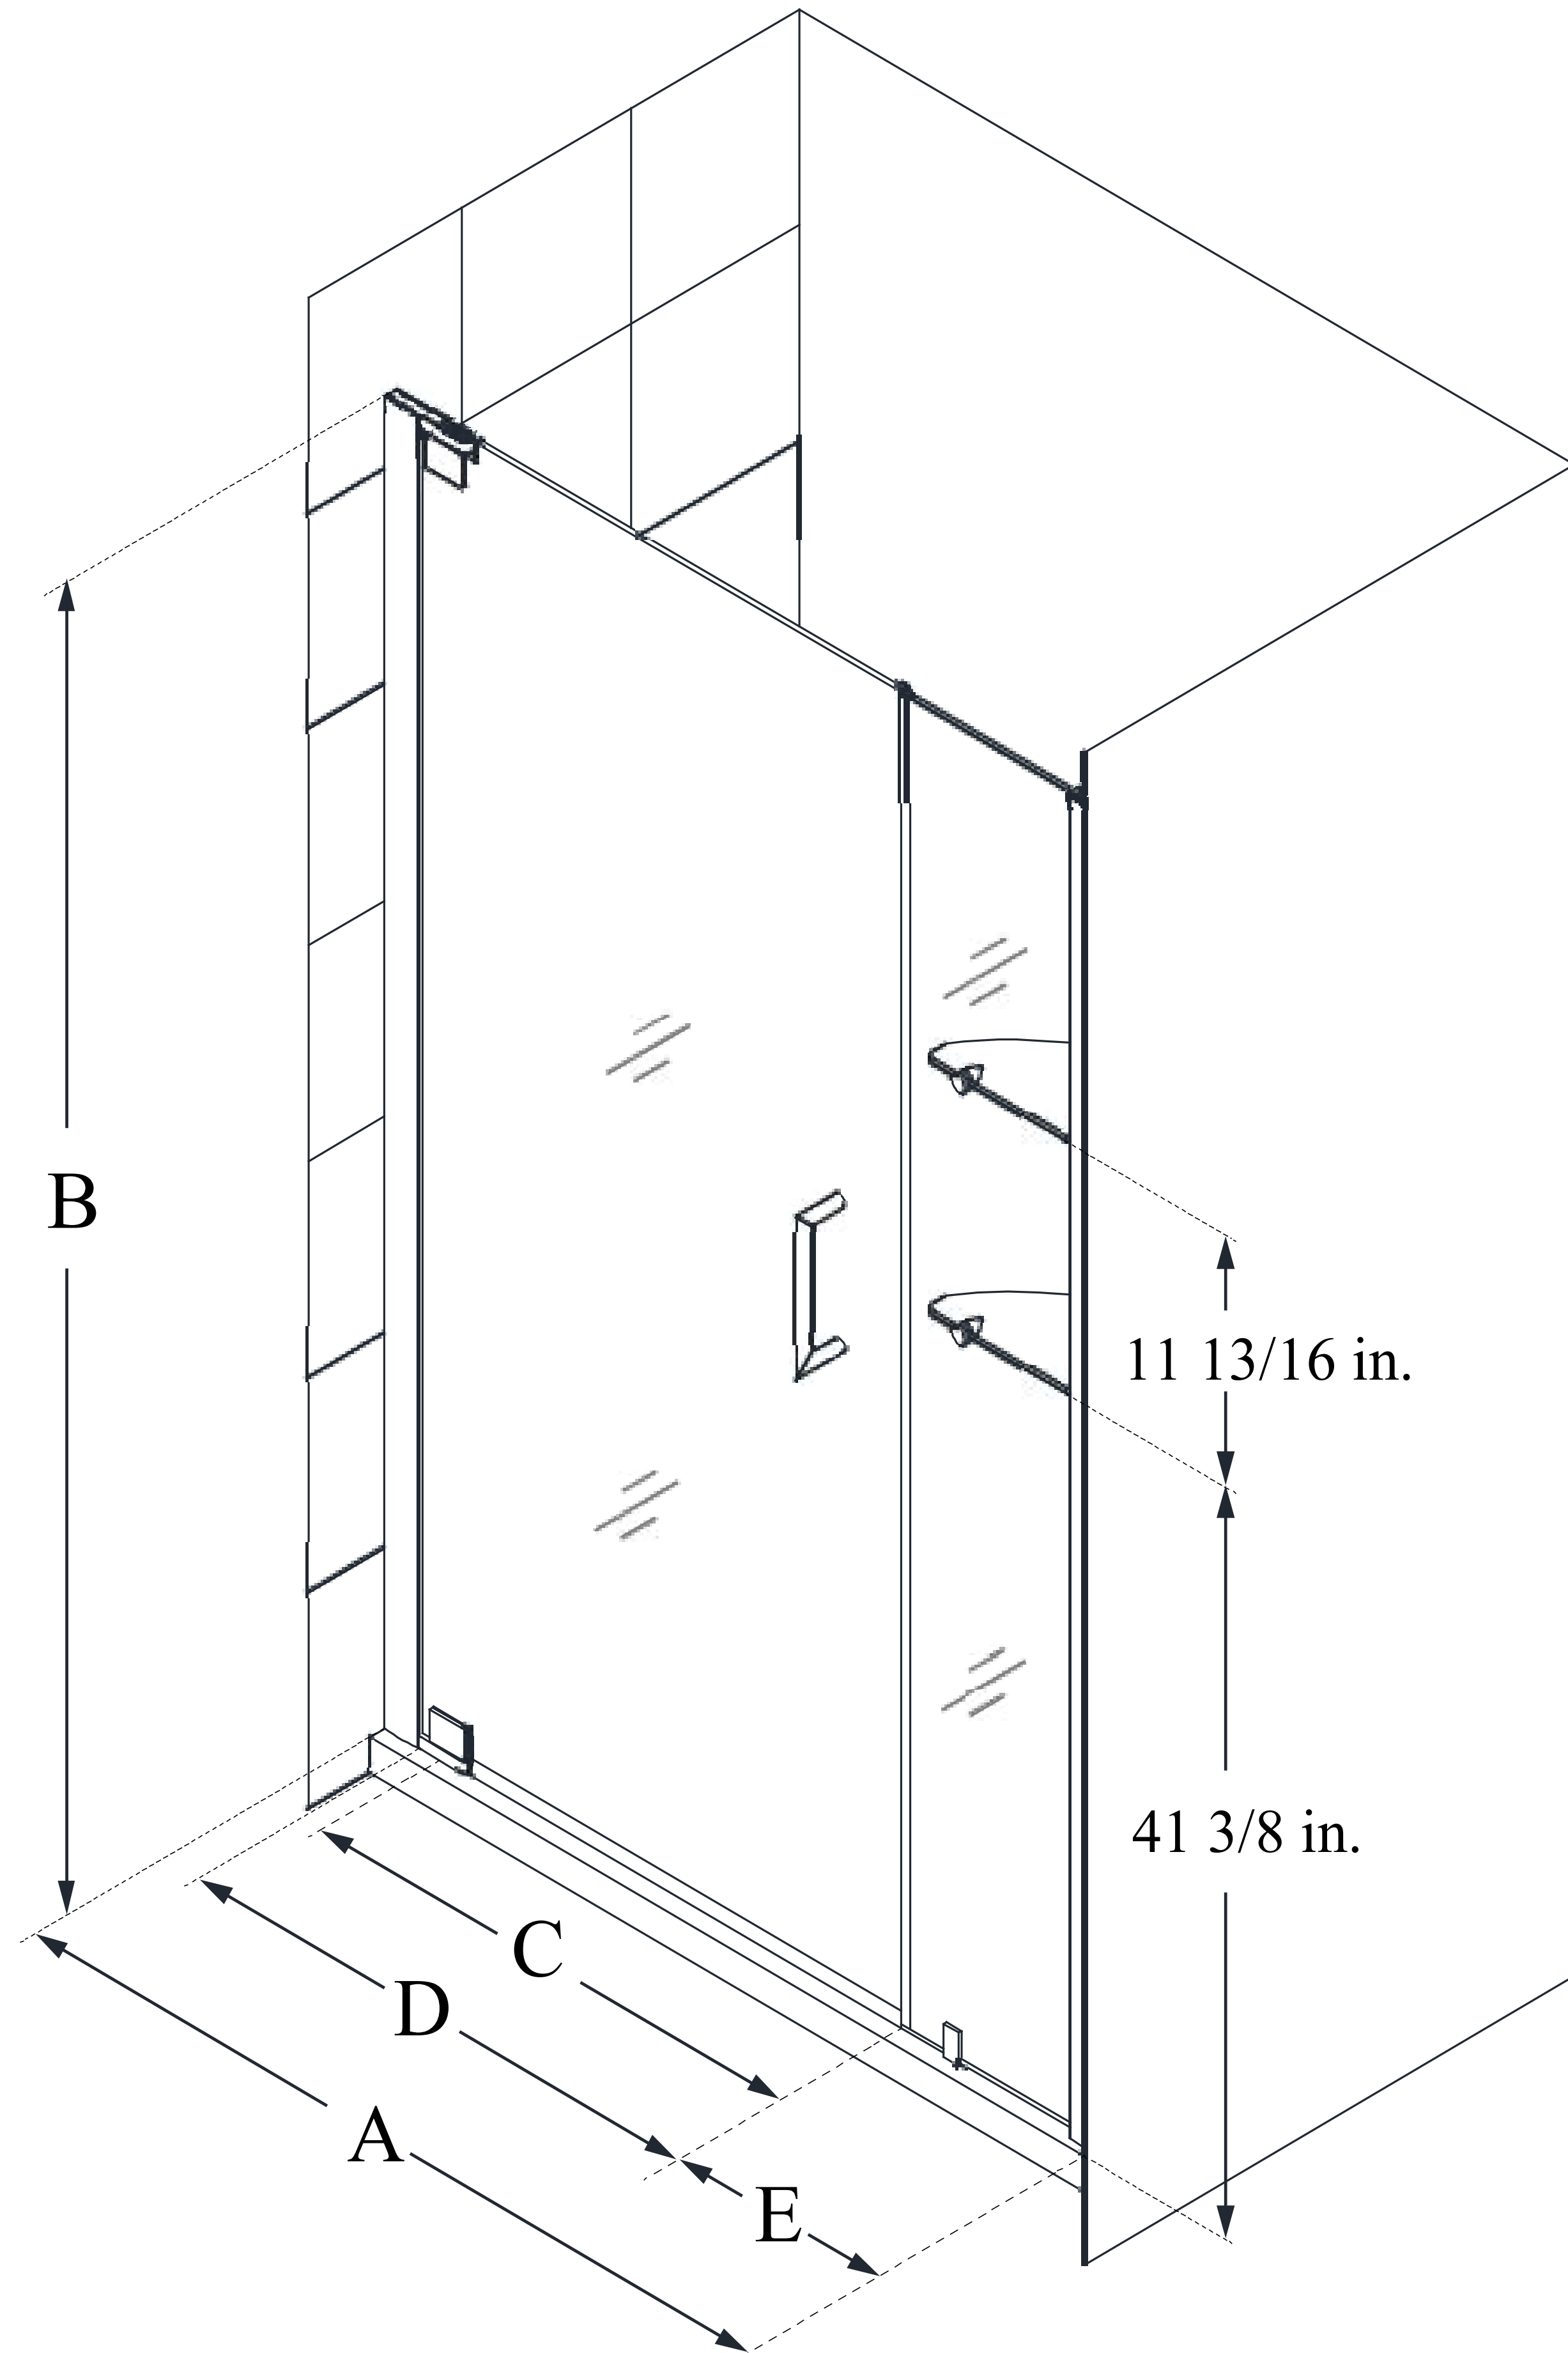

SHDR-4137720

ELEGANCE

DreamLine Elegance 37 1/4 - 39 1/4 in. W x 72 in. H Frameless Pivot Shower Door with Shelves

PIVOT DOOR

**CONFIGURATION
DIMENSIONS:**

A: 37 1/4 - 39 1/4 in.

MODEL WIDTH

B: 72 in.

MODEL HEIGHT

C: 17 3/4 in.

ACCESS WIDTH

D: 20 3/4 in.

DOOR WIDTH

E: 14 in.

INLINE PANEL WIDTH

DreamLine reserves the right to update or modify the hardware or materials pictured without prior notice for the purpose of product improvement and customer satisfaction.