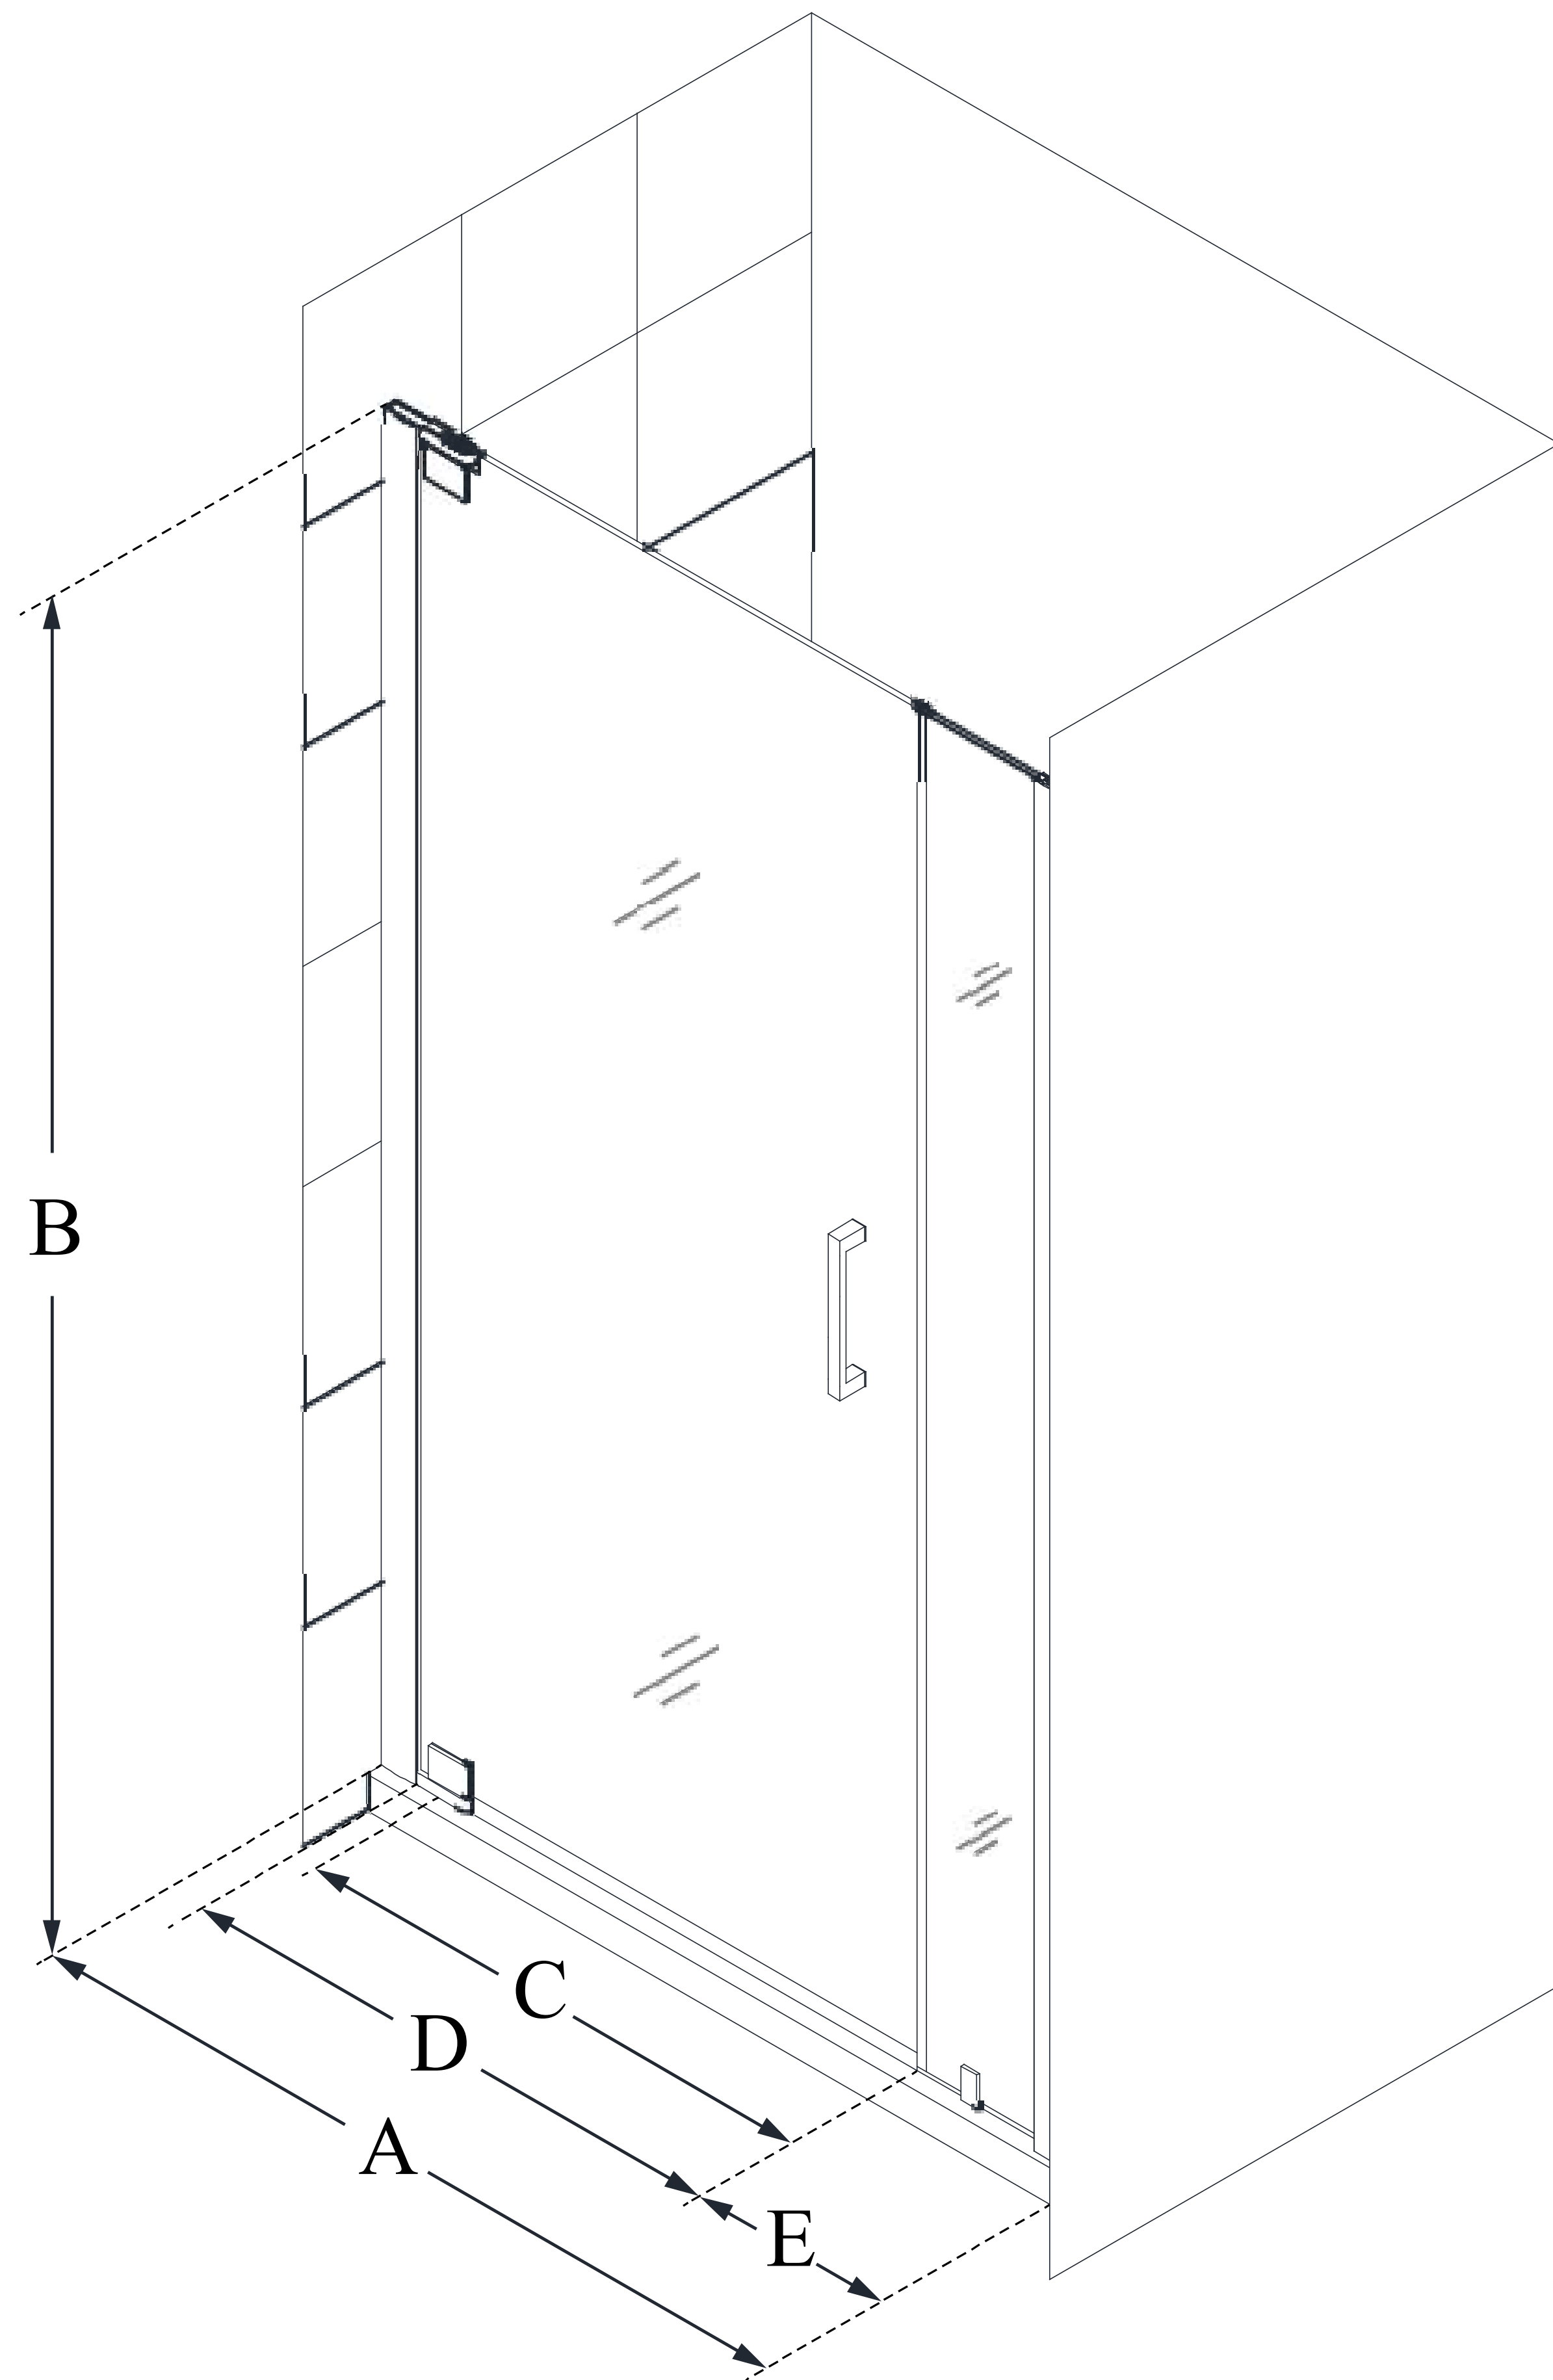

SHDR-4325060

ELEGANCE-LS

DreamLine Elegance-LS 29 1/4 - 31 1/4 in. W x 72 in. H Frameless Pivot Shower Door

PIVOT DOOR

CONFIGURATION DIMENSIONS:

A: 29 1/4 in. - 31 1/4 in.

MODEL WIDTH

B: 72 in.

MODEL HEIGHT

C: 17 3/4 in.

ACCESS WIDTH

D: 20 3/4 in.

DOOR WIDTH

E: 6 in.

INLINE PANEL WIDTH

DreamLine reserves the right to update or modify the hardware or materials pictured without prior notice for the purpose of product improvement and customer satisfaction.